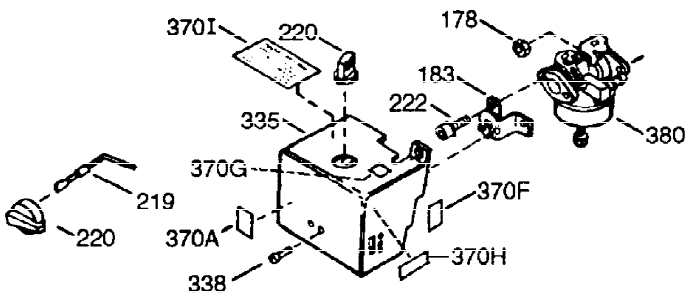

ILLUSTRATION SHOWS TYPICAL PARTS ONLY. ORDER BY PART NUMBER. PARTS NOT LISTED ARE SUPPLIED BY OEM.

VIEW 2 OF 2