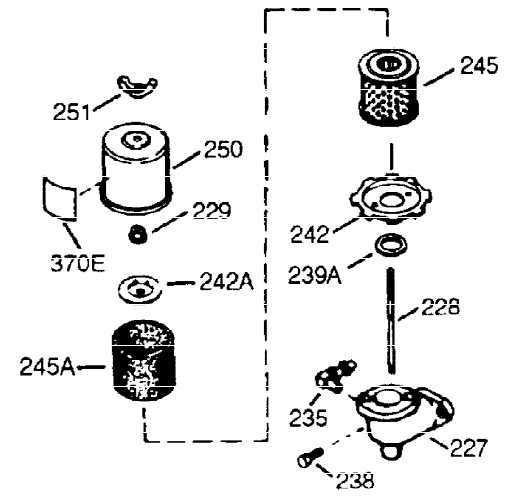

ILLUSTRATION SHOWS TYPICAL PARTS ONLY. ORDER BY PART NUMBER. PARTS NOT LISTED ARE SUPPLIED BY OEM.

VIEW 2 OF 2