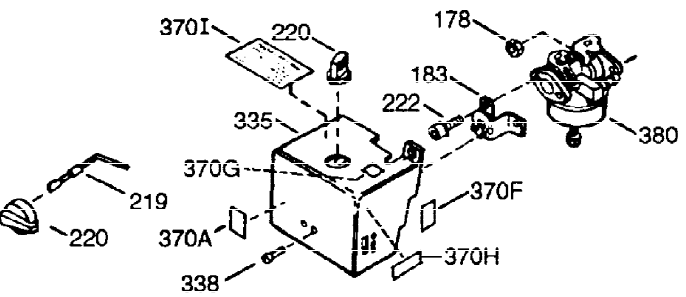

ILLUSTRATION SHOWS TYPICAL PARTS ONLY. ORDER BY PART NUMBER. PARTS NOT LISTED ARE SUPPLIED BY OEM.

VIEW 2 OF 2