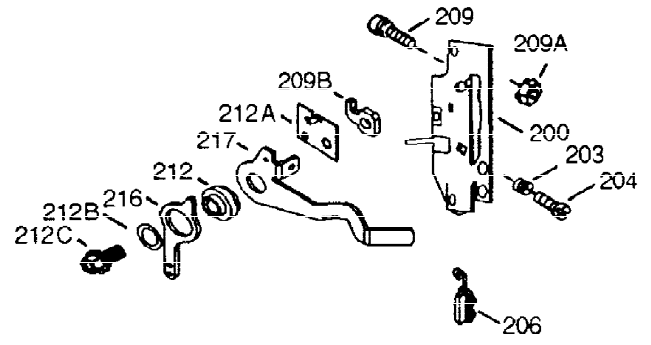

ILLUSTRATION SHOWS TYPICAL PARTS ONLY. ORDER BY PART NUMBER. PARTS NOT LISTED ARE SUPPLIED BY OEM.

VIEW 2 OF 2