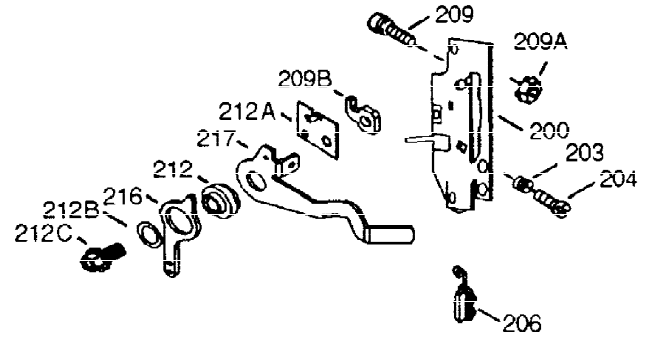

ILLUSTRATION SHOWS TYPICAL PARTS ONLY. ORDER BY PART NUMBER. PARTS NOT LISTED ARE SUPPLIED BY OEM.

VIEW 2 OF 2