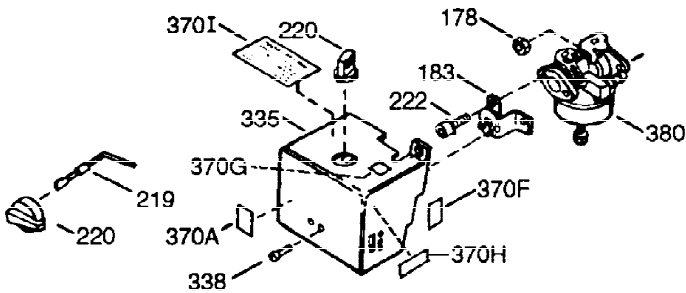

ILLUSTRATION SHOWS TYPICAL PARTS ONLY. ORDER BY PART NUMBER. PARTS NOT LISTED ARE SUPPLIED BY OEM.

VIEW 2 OF 2