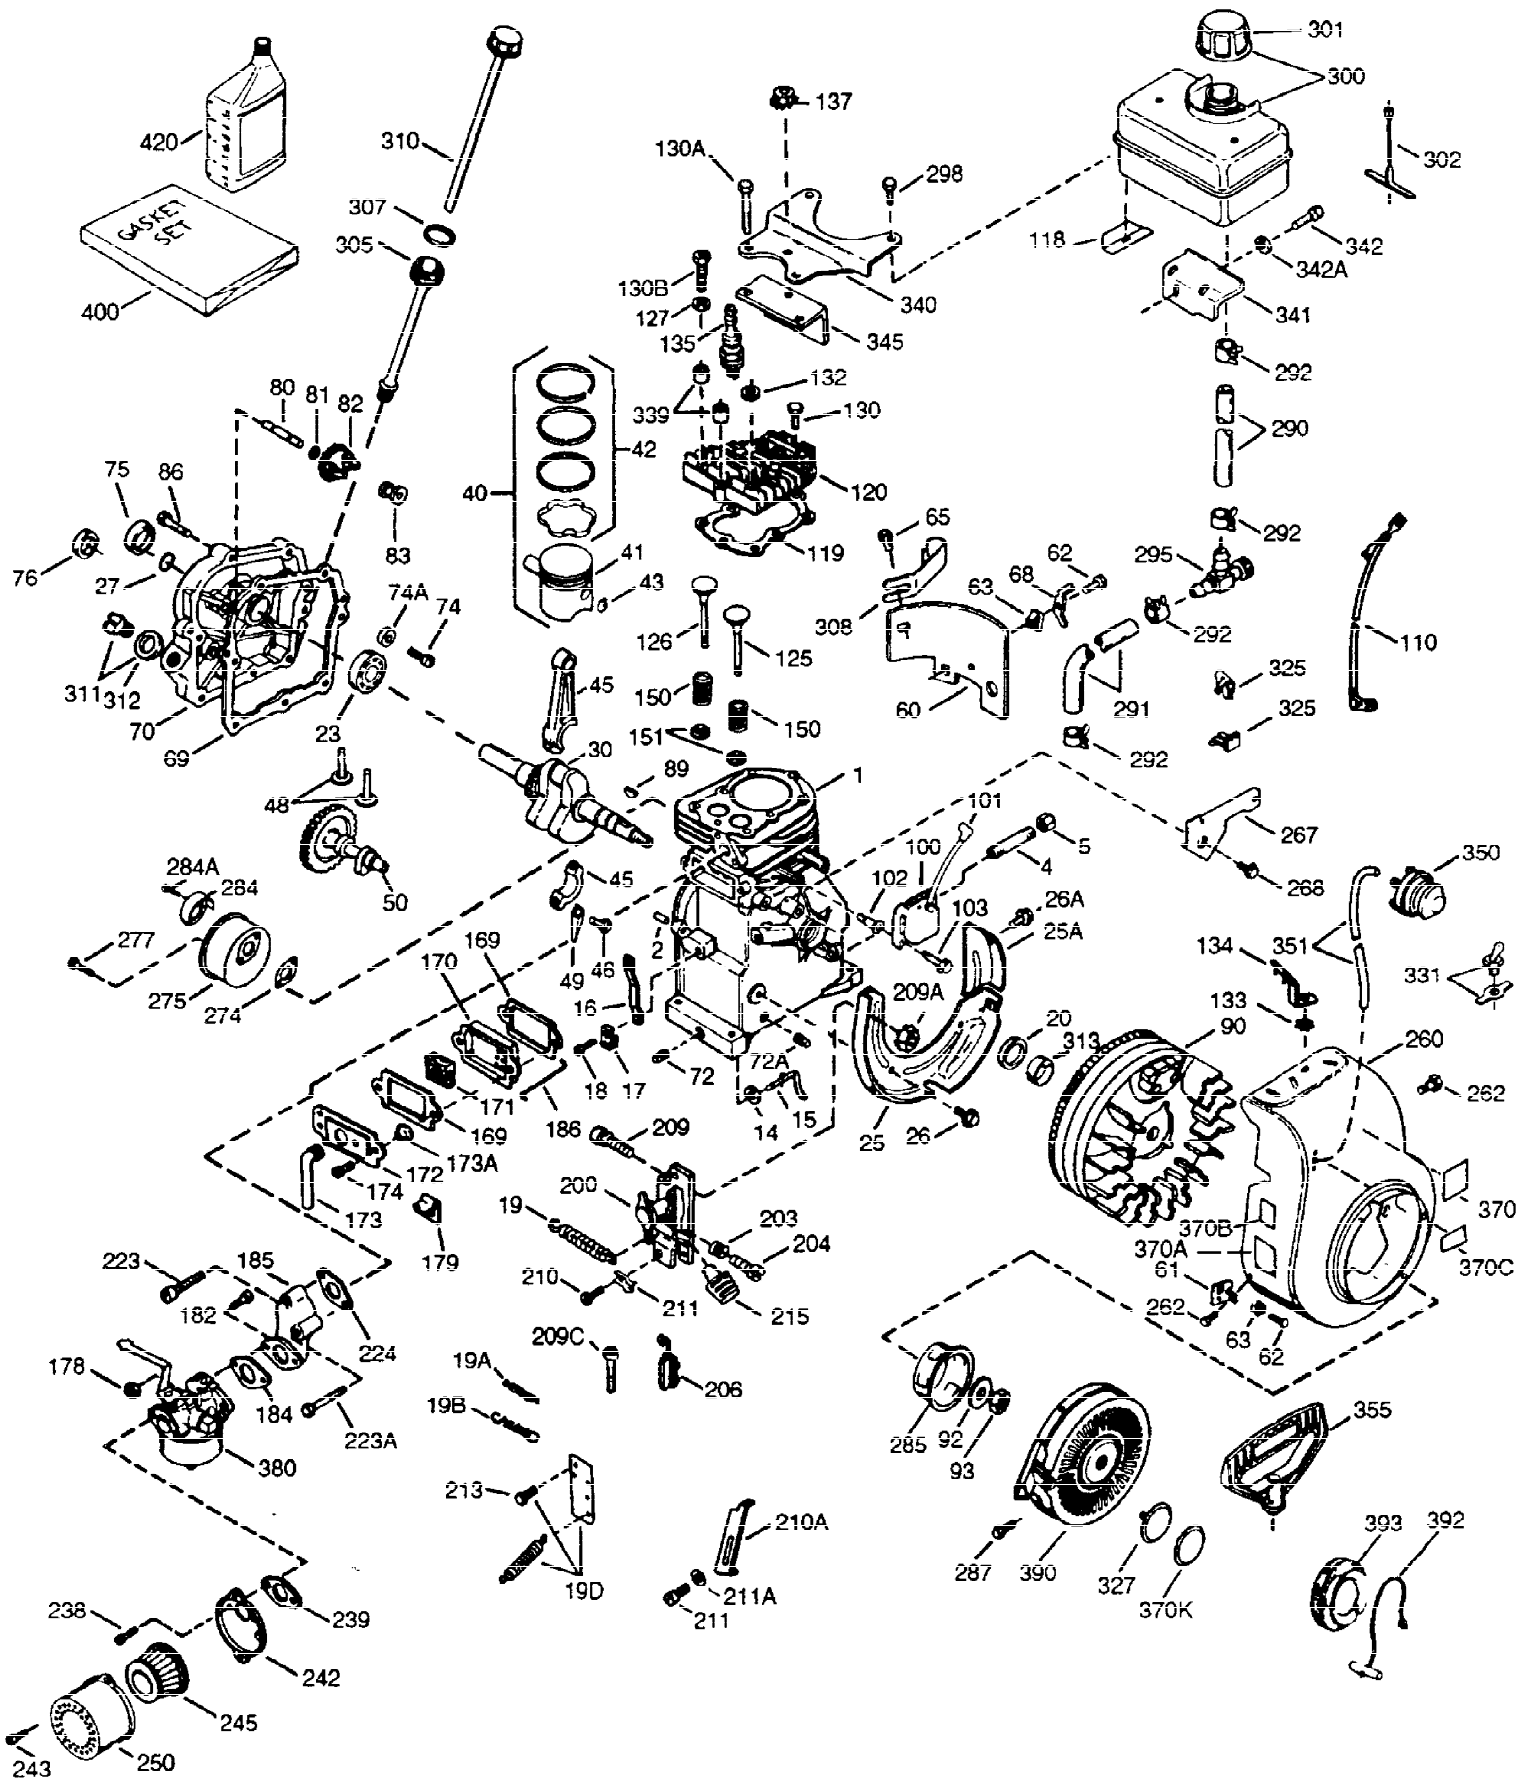

ILLUSTRATION SHOWS TYPICAL PARTS ONLY. ORDER BY PART NUMBER. PARTS NOT LISTED ARE SUPPLIED BY OEM.

VIEW 1 OF 2

Ref #	Part Number	Qty	Description
1	36562	1	Cylinder (Incl. 2,20,72 & 125)
2	26727	2	Dowel Pin
14	28277	1	Washer
15	31334	1	Governor Rod
16	31510	1	Governor Lever Clamp
17	29916	1	Governor Lever Clamp
18	651028	1	Screw, Torx T-15, 8-32 x 3/8"
19B	34654	1	Extension Spring
19	31426	1	Extension Spring
19A	34653	1	Extension Spring
20	32600	1	Oil Seal
23	28458	1	Ball Bearing
25	36552	1	Blower Housing Baffle (Incl. 262)
25A	35883	1	Baffle Extension
26A	650926	1	Screw, 8-32 x 21/64"
26	650802	2	Screw, 1/4-20 x 5/8"
27	28539	1	Bearing Retainer
30	35132	1	Crankshaft
40	40020	1	Piston, Pin & Ring Set (Std.)
40	40021	1	Piston, Pin & Ring Set (.010" OS)
41	40018	1	Piston & Pin Ass'y. (Std.) (Incl. 43)
41	40019	1	Piston & Pin Ass'y. (.010" OS) (Incl. 43)
42	40022	1	Ring Set (Std.)
42	40023	1	Ring Set (.010" OS)
43	20381	2	Piston Pin Retaining Ring
45	32875A	1	Connecting Rod Ass'y. (Incl. 46 & 49)
46	32610A	2	Connecting Rod Bolt
48	27241	2	Valve Lifter
49	32654	1	Oil Dipper
50	32197A	1	Camshaft (MCR)
60	29745	1	Blower Housing Extension
62	650760	1	Screw, 8-32 x 3/8"
63	28545	1	Grommet
65	650128	1	Screw, 10-24 x 1/2"
68	33356	1	Ground Terminal
69	27677A	1	* Cylinder Cover Gasket
70	30756C	1	Cylinder Cover (Incl. 75 thru 83)
72A	28582	1	Oil Drain Plug
72	27642	2	Oil Drain Plug
74	30200	2	Screw, 10-24 x 9/16"
74A	28537	2	Washer
75	28540	1	Oil Seal
80	30574A	1	Governor Shaft
81	30590A	1	Washer
82	30591	1	Governor Gear Ass'y. (Incl. 81)
83	30588A	1	Governor Spool
86	650488	7	Screw, 1/4-20 x 1-1/4"
89	610961	1	Flywheel Key
90	611203	1	Flywheel
92	650815	1	Belleville Washer
93	650816	1	Flywheel Nut
100	34443A	1	Solid State Ignition
101	610118	1	Spark Plug Cover
102	651024	2	Solid State Mounting Stud
103	651007	2	Screw, Torx T-15, 10-24 x 15/16"