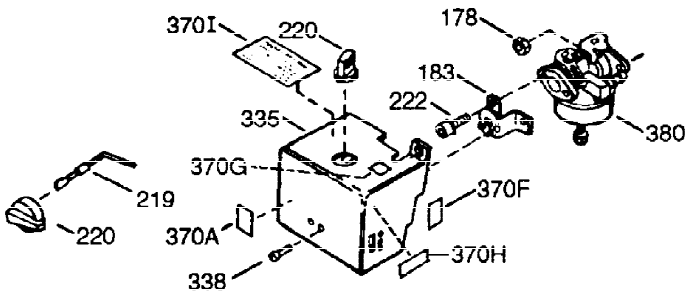

ILLUSTRATION SHOWS TYPICAL PARTS ONLY. ORDER BY PART NUMBER. PARTS NOT LISTED ARE SUPPLIED BY OEM.

VIEW 2 OF 2