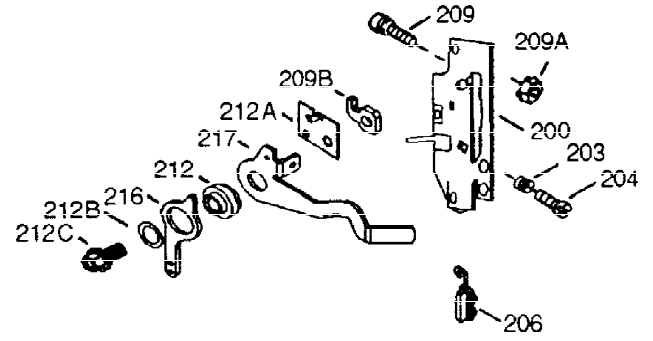

ILLUSTRATION SHOWS TYPICAL PARTS ONLY. ORDER BY PART NUMBER. PARTS NOT LISTED ARE SUPPLIED BY OEM.

VIEW 2 OF 2