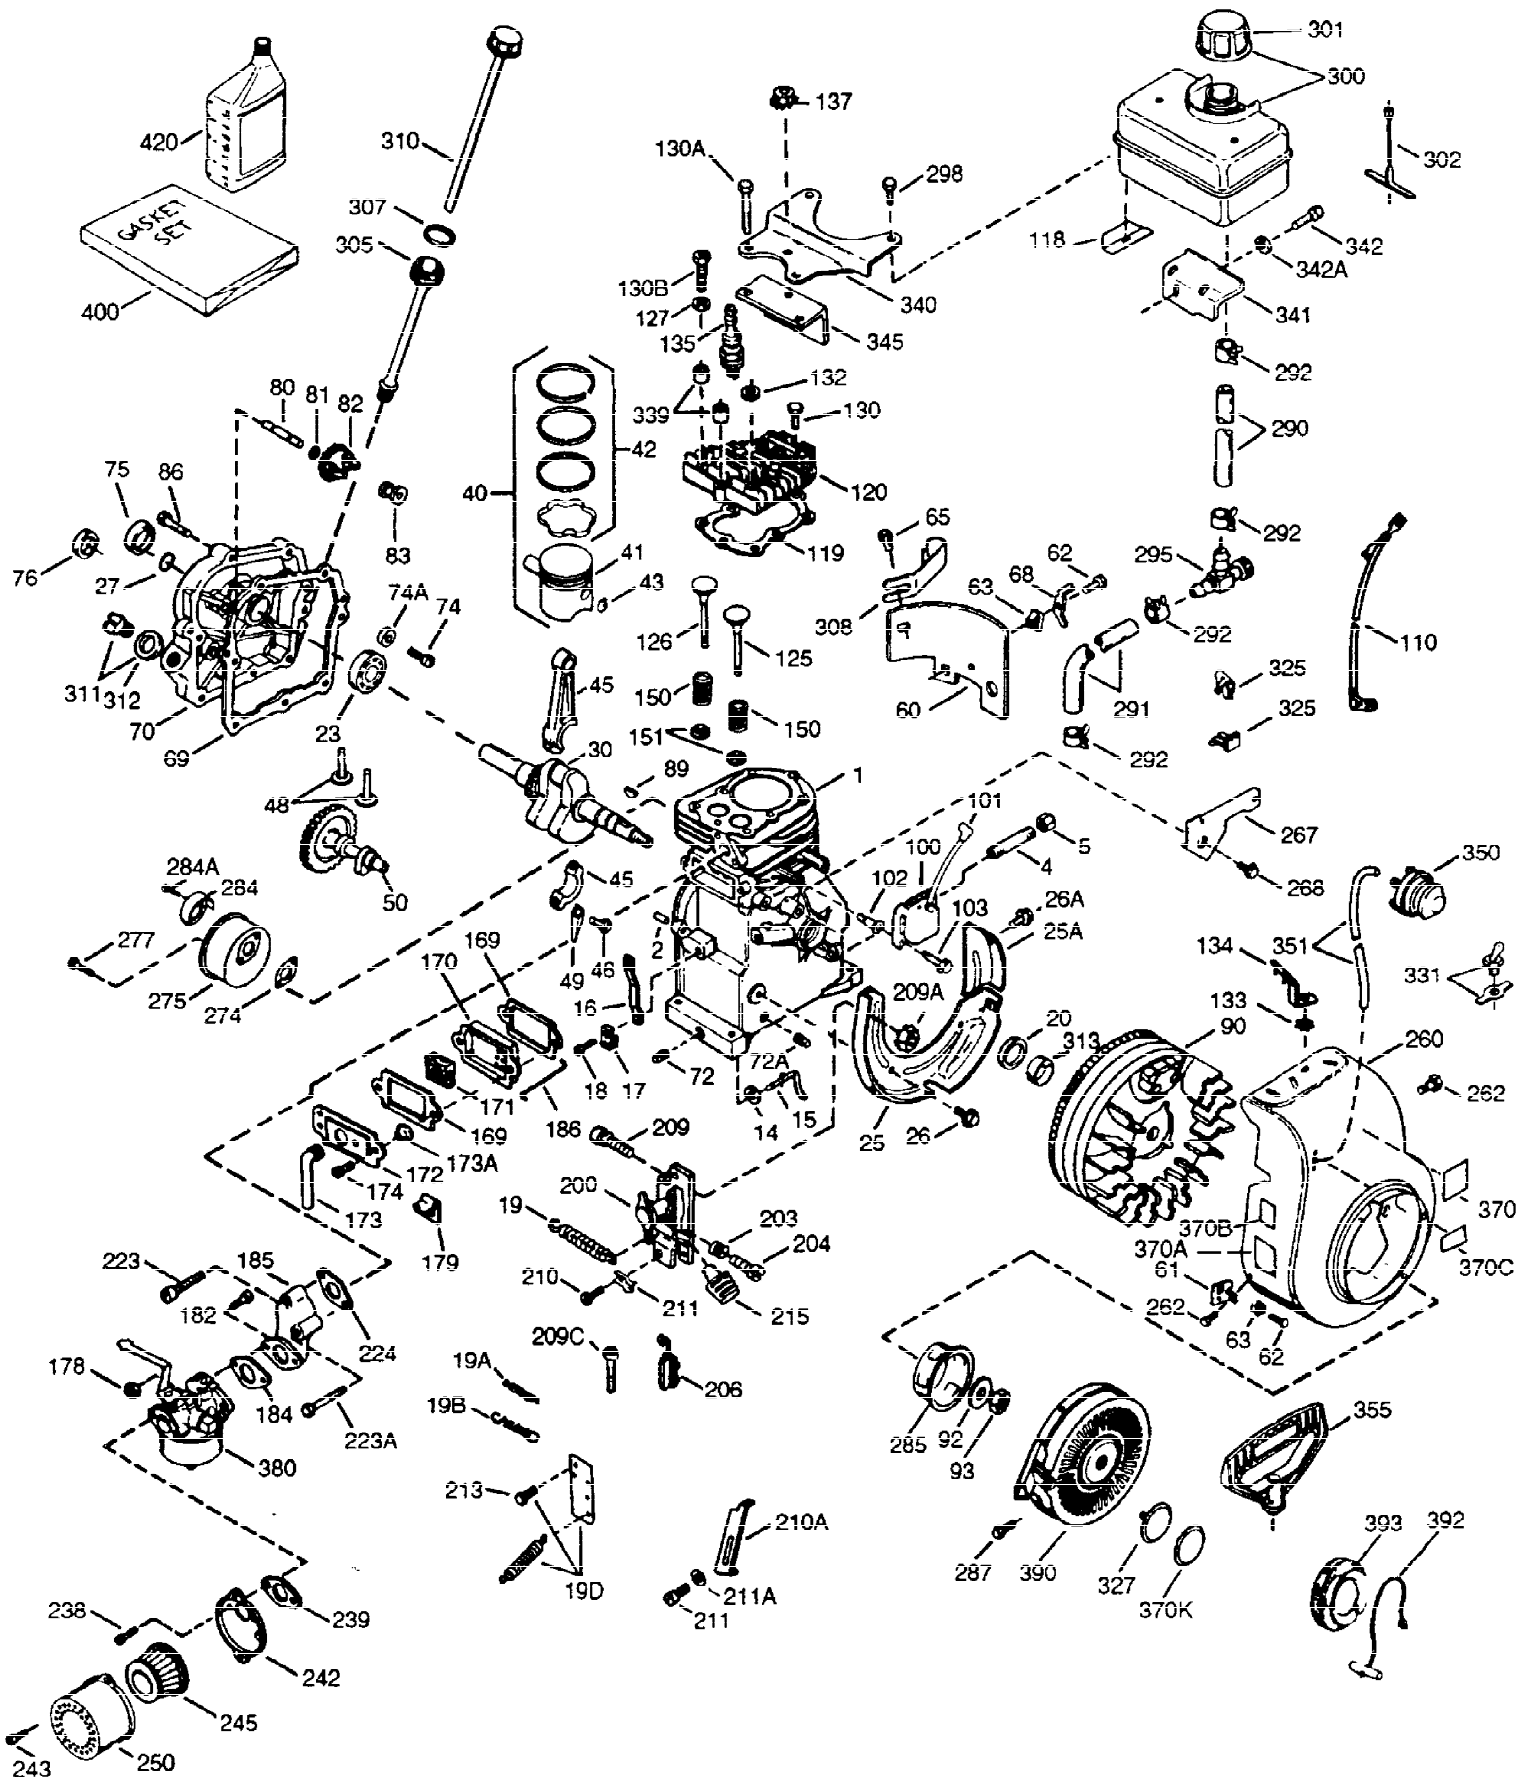

ILLUSTRATION SHOWS TYPICAL PARTS ONLY. ORDER BY PART NUMBER. PARTS NOT LISTED ARE SUPPLIED BY OEM.

VIEW 1 OF 2

Ref #	Part Number	Qty	Description
1	36589A	1	Cylinder (Incl. 2,20,72 & 125)
2	26727	2	Dowel Pin
14	28277	1	Washer
15	31334	1	Governor Rod
16	31510	1	Governor Lever
17	31335	1	Governor Lever Clamp
18	651018	1	Screw, T-15, 8-32 x 19/64"
19	31426	1	Extension Spring
20	32600	1	Oil Seal
23	28458	1	Ball Bearing
25	36552	1	Blower Housing Baffle (Incl. 262)
25A	35883	1	Baffle Extension
26A	650926	1	Screw, 8-32 x 21/64"
26	650802	2	Screw, 1/4-20 x 5/8"
27	28539	1	Bearing Retainer
30	35528	1	Crankshaft
40	40020	1	Piston, Pin & Ring Set (Std.)
40	40021	1	Piston, Pin & Ring Set (.010" OS)
41	40018	1	Piston & Pin Ass'y. (Std.) (Incl. 43)
41	40019	1	Piston & Pin Ass'y. (.010" OS) (Incl. 43)
42	40022	1	Ring Set (Std.)
42	40023	1	Ring Set (.010" OS)
43	20381	2	Piston Pin Retaining Ring
45	32875A	1	Connecting Rod Ass'y. (Incl. 46 & 49)
46	32610A	2	Connecting Rod Bolt
48	27241	2	Valve Lifter
49	32654	1	Oil Dipper
50	32197A	1	Camshaft (MCR)
60	29745	1	Blower Housing Extension
65	650128	1	Screw, 10-24 x 1/2"
69	27677A		* Cylinder Cover Gasket
70	30756C	1	Cylinder Cover (Incl. 75 thru 83,311)
72	27642	2	Oil Drain Plug
74	30200	2	Screw, 10-24 x 9/16"
74A	28537	2	Washer
75	28540	1	Oil Seal
80	30574A	1	Governor Shaft
81	30590A	1	Washer
82	30591	1	Governor Gear Assembly (Incl. 81)
83	30588A	1	Governor Spool
86	650488	7	Screw, 1/4-20 x 1-1/4"
89	610961	1	Flywheel Key
90	611195	1	Flywheel
92	650815	1	Belleville Washer
93	650816	1	Flywheel Nut
100	34443B	1	Solid State Ignition
101	610118	1	Spark Plug Cover
102	651024	2	Solid State Mounting Stud
103	651007	2	Screw, T-15, 10-24 x 15/16"
110	35182	1	Ground Wire
119	36437	1	* Cylinder Head Gasket
120	36438	1	Cylinder Head (Incl. 119 & 130)
125	36471	1	Exhaust Valve (Std.) (Incl. 151)
125	36472	1	Exhaust Valve (1/32" OS) (Incl. 151)
126	29314B	1	Intake Valve (Std.) (Incl. 151)