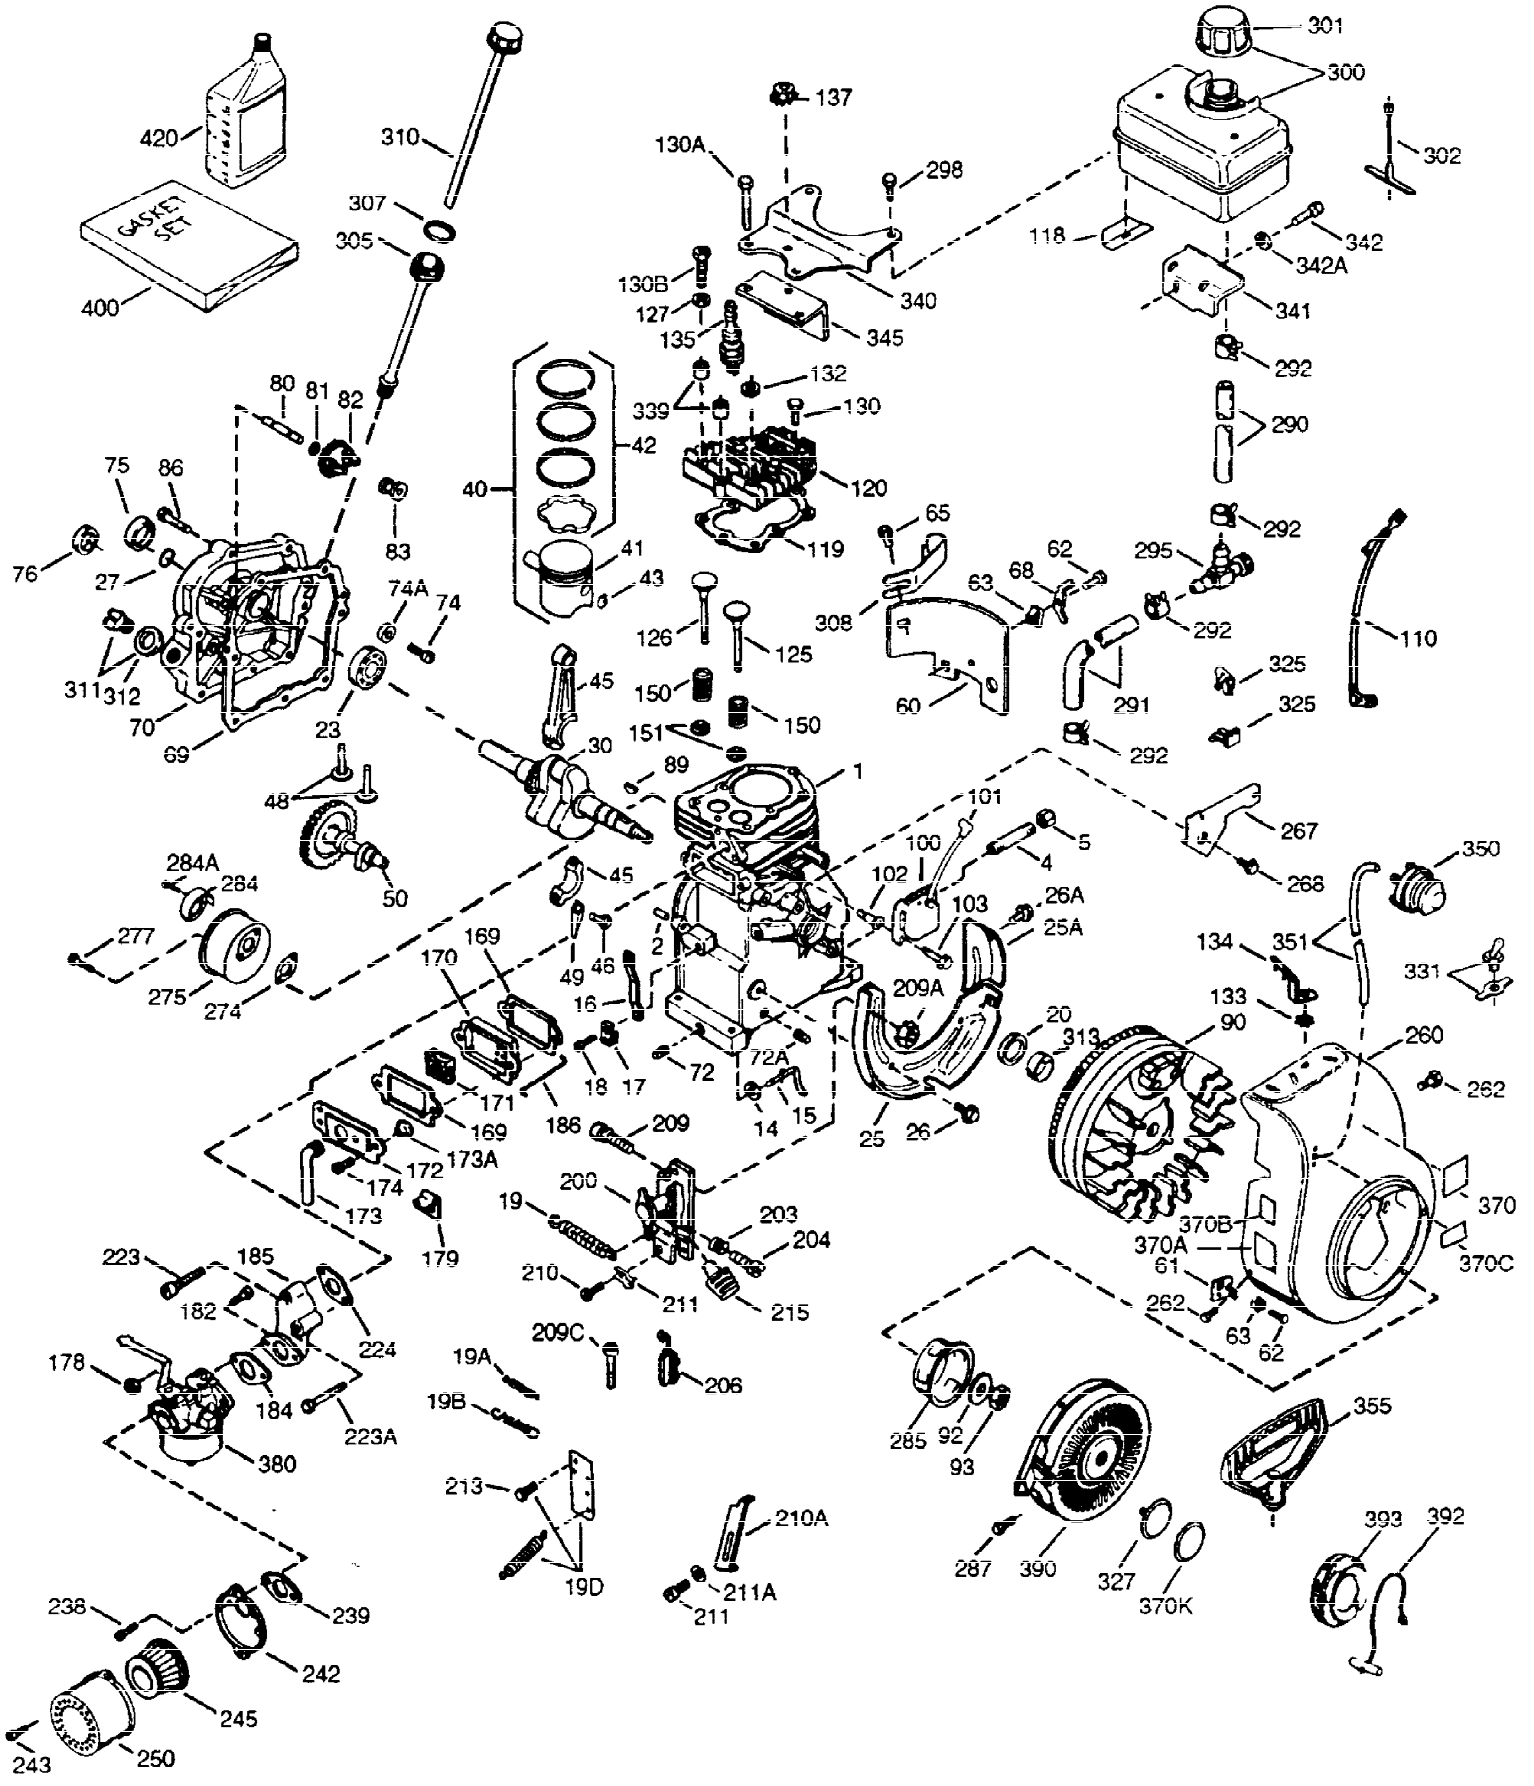

ILLUSTRATION SHOWS TYPICAL PARTS ONLY. ORDER BY PART NUMBER. PARTS NOT LISTED ARE SUPPLIED BY OEM.

VIEW 1 OF 2

Ref #	Part Number	Qty	Description
1	36560	1	Cylinder (Incl. 2,20,72 & 125)
2	26727	2	Dowel Pin
14	28277	1	Washer
15	31334	1	Governor Rod
16	31336	1	Governor Lever
17	31335	1	Governor Lever Clamp
18	651018	1	Screw, T-15, 8-32 x 19/64"
19	34593	1	Extension Spring
20	32600	1	Oil Seal
25A	35883	1	Baffle Extension
25	36552	1	Blower Housing Baffle (Incl. 262)
26A	650926	1	Screw, 8-32 x 21/64"
26	650802	2	Screw, 1/4-20 x 5/8"
30	35902	1	Crankshaft
40	40020	1	Piston, Pin & Ring Set (Std.)
40	40021	1	Piston, Pin & Ring Set (.010" OS)
41	40018	1	Piston & Pin Ass'y. (Std.) (Incl. 43)
41	40019	1	Piston & Pin Ass'y. (.010" OS) (Incl. 43)
42	40022	1	Ring Set (Std.)
42	40023	1	Ring Set (.010" OS)
43	20381	2	Piston Pin Retaining Ring
45	30963B	1	Connecting Rod Ass'y. (Incl. 46 & 49)
46	32610A	2	Connecting Rod Bolt
48	27241	2	Valve Lifter
49	28594	1	Oil Dipper
50	32197A	1	Camshaft (MCR)
60	29745	1	Blower Housing Extension
65	650128	1	Screw, 10-24 x 1/2"
69	27677A	1	* Cylinder Cover Gasket
70	34683A	1	Cylinder Cover (Incl. 75 thru 83,311)
72	27642	2	Oil Drain Plug
75	26208	1	Oil Seal
80	30574A	1	Governor Shaft
81	30590A	1	Washer
82	30591	1	Governor Gear Ass'y. (Incl. 81)
83	30588A	1	Governor Spool
86	650488	7	Screw, 1/4-20 x 1-1/4"
89	610961	1	Flywheel Key
90	611195	1	Flywheel
92	650815	1	Belleville Washer
93	650816	1	Flywheel Nut
100	34443B	1	Solid State Ignition
102	651024	2	Solid State Mounting Stud
103	651007	2	Screw, T-15, 10-24 x 15/16"
110	35182	1	Ground Wire
119	36437	1	* Cylinder Head Gasket
120	36438	1	Cylinder Head (Incl. 119 & 130)
125	36471	1	Exhaust Valve (Std.) (Incl. 151)
125	36472	1	Exhaust Valve (1/32" OS) (Incl. 151)
126	29314C	1	Intake Valve (Std.) (Incl. 151)
130A	6021A	1	Screw, 5/16-18 x 1-1/2"
130	650694A	7	Screw, 5/16-18 x 2"
132	650708	1	Washer
135	33636	1	Resistor Spark Plug (RJ17LM)
150	31672	2	Valve Spring