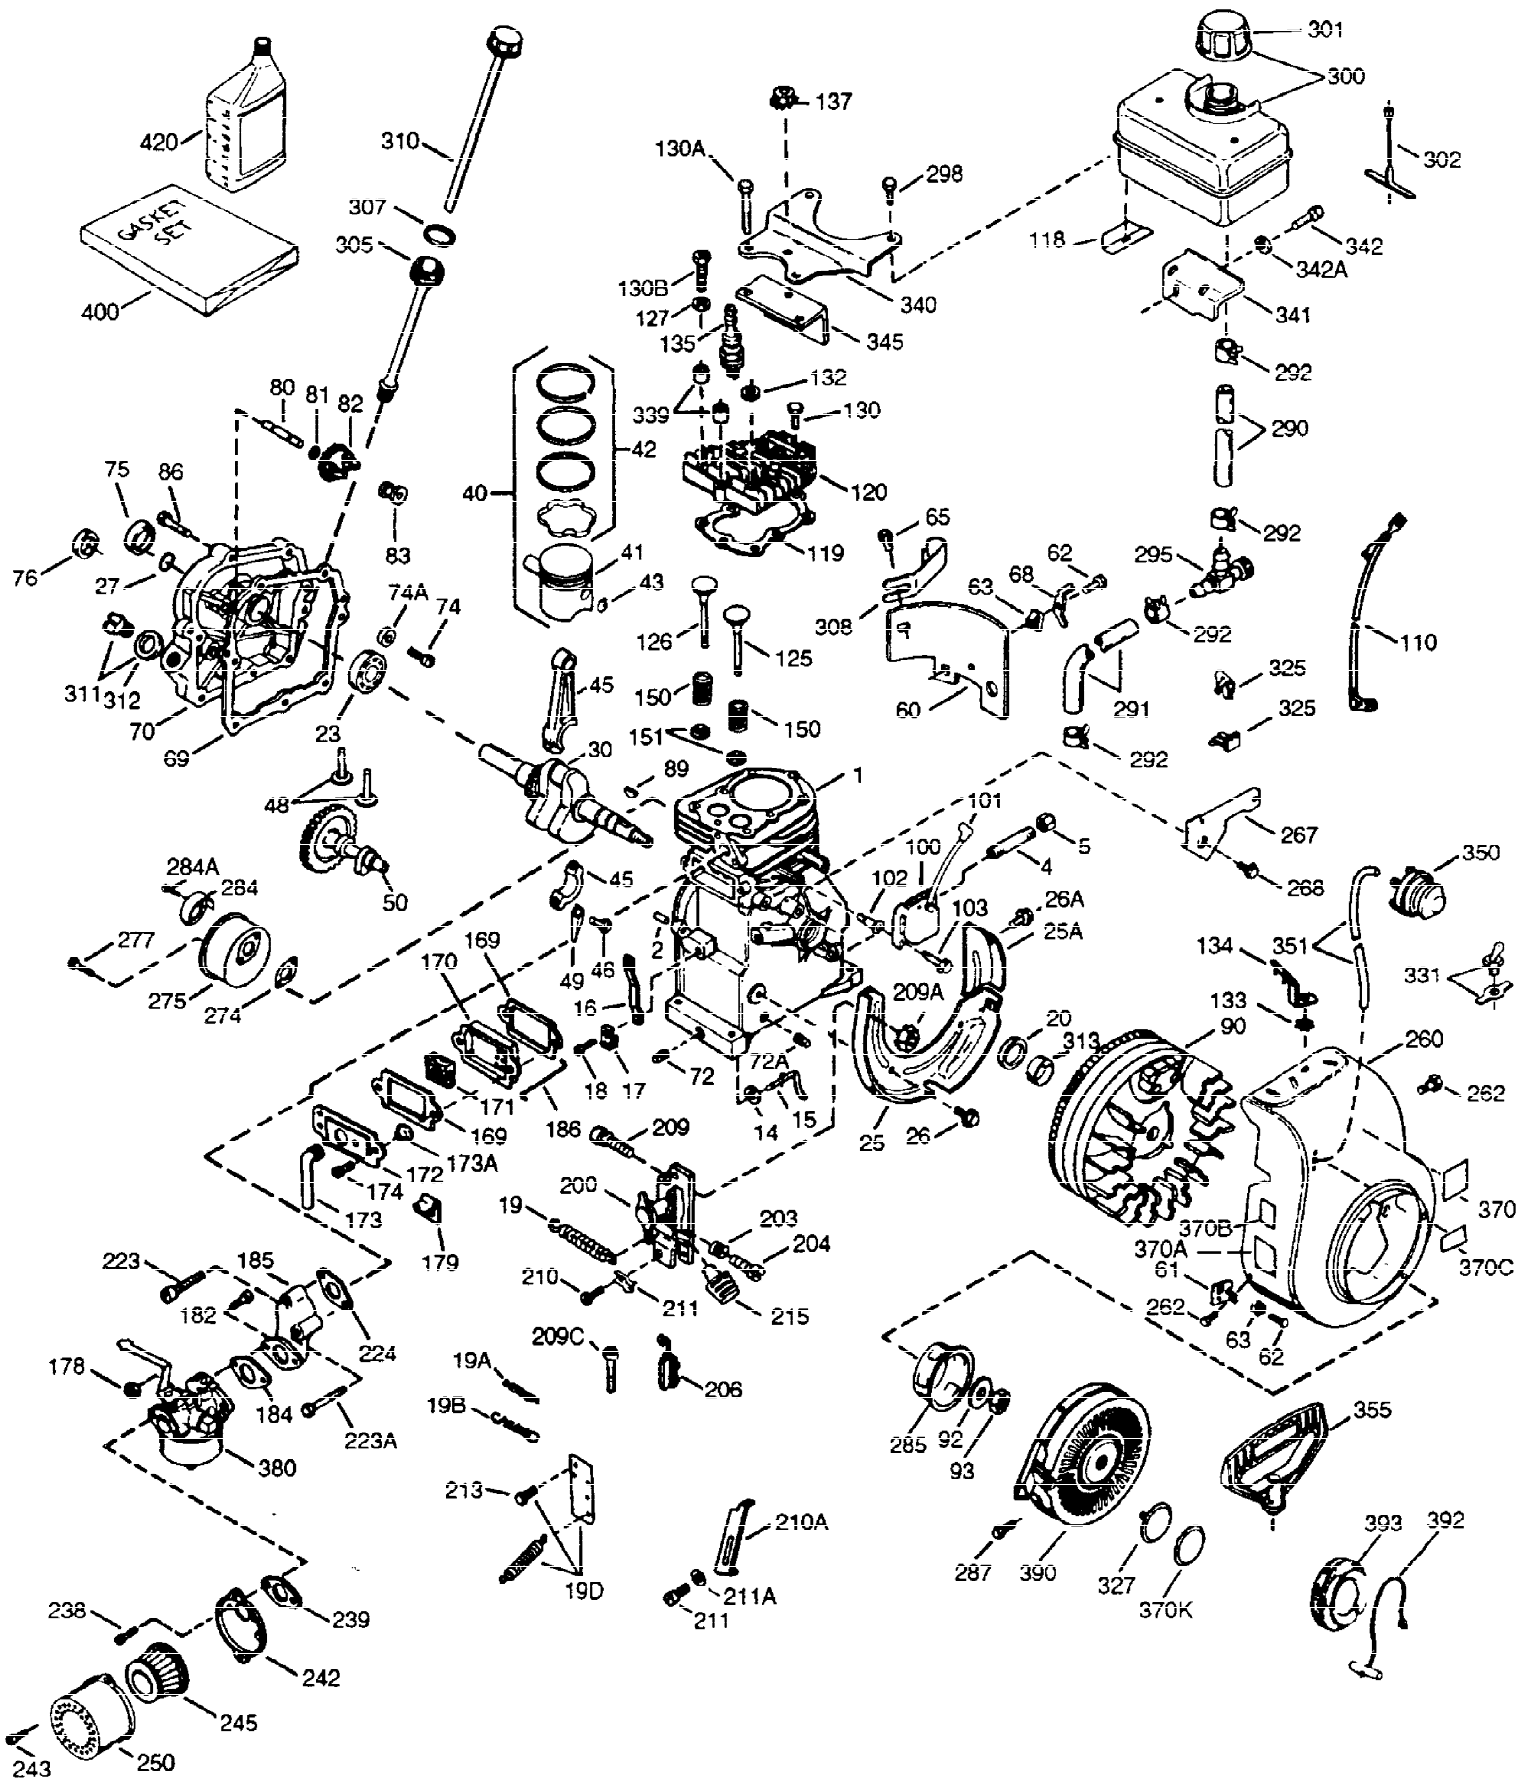

ILLUSTRATION SHOWS TYPICAL PARTS ONLY. ORDER BY PART NUMBER. PARTS NOT LISTED ARE SUPPLIED BY OEM.

VIEW 1 OF 2

Ref #	Part Number	Qty	Description
1	36560	1	Cylinder (Incl. 2,20,72 & 125)
2	26727	2	Dowel Pin
14	28277	1	Washer
15	31334	1	Governor Rod
16	31510	1	Governor Lever Clamp
17	29916	1	Governor Lever Clamp
18	651028	1	Screw, T-15, 8-32 x 3/8"
19A	34653	1	Extension Spring
19B	34654	1	Extension Spring
19	31426	1	Extension Spring
20	32600	1	Oil Seal
25	36552	1	Blower Housing Baffle (Incl. 262)
25A	35883	1	Baffle Extension
26	650802	2	Screw, 1/4-20 x 5/8"
26A	650926	1	Screw, 8-32 x 49/64"
30	34734A	1	Crankshaft
40	40020	1	Piston, Pin & Ring Set (Std.)
40	40021	1	Piston, Pin & Ring Set (.010" OS)
41	40018	1	Piston & Pin Ass'y. (Std.) (Incl. 43)
41	40019	1	Piston & Pin Ass'y. (.010" OS) (Incl. 43)
42	40022	1	Ring Set (Std.)
42	40023	1	Ring Set (.010" OS)
43	20381	2	Piston Pin Retaining Ring
45	32875A	1	Connecting Rod Ass'y. (Incl. 46 & 49)
46	32610A	2	Connecting Rod Bolt
48	27241	2	Valve Lifter
49	32654	1	Oil Dipper
50	32197A	1	Camshaft (MCR)
60	29745	1	Blower Housing Extension
62	650760	1	Screw, 8-32 x 3/8"
63	28545	1	Grommet
65	650128	1	Screw, 10-24 x 1/2"
69	27677A	1	* Cylinder Cover Gasket
70	34674C	1	Cylinder Cover (Incl. 75 thru 83)
72	27642	2	Oil Drain Plug
75	27897	1	Oil Seal
80	30574A	1	Governor Shaft
81	30590A	1	Washer
82	30591	1	Governor Gear Assembly (Incl. 81)
83	30588A	1	Governor Spool
86	650488	7	Screw, 1/4-20 x 1-1/4"
89	610961	1	Flywheel Key
90	611195	1	Flywheel
92	650815	1	Belleville Washer
93	650816	1	Flywheel Nut
100	34443B	1	Solid State Ignition
101	610118	1	Spark Plug Cover
103A	650767	1	Screw, 8-32 x 27/64"
103	651024	2	Solid State Mounting Stud
103	651007	2	Screw, T-15, 10-24 x 15/16"
110	37601	1	Ground Wire
110B	36964	1	Ground Wire
110A	37602	1	Ground Wire
111B	611224	1	Rocker Switch (On/Off)
118	35515	1	Rope Guard