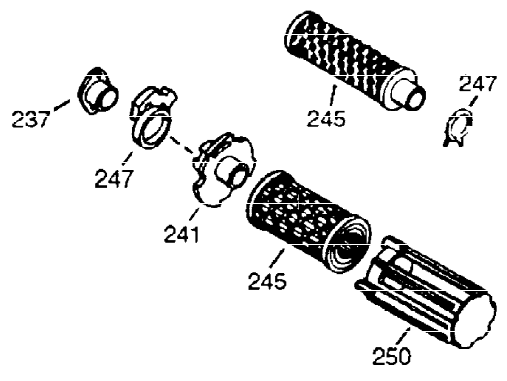

ILLUSTRATION SHOWS TYPICAL PARTS ONLY. ORDER BY PART NUMBER. PARTS NOT LISTED ARE SUPPLIED BY OEM.

VIEW 2 OF 2