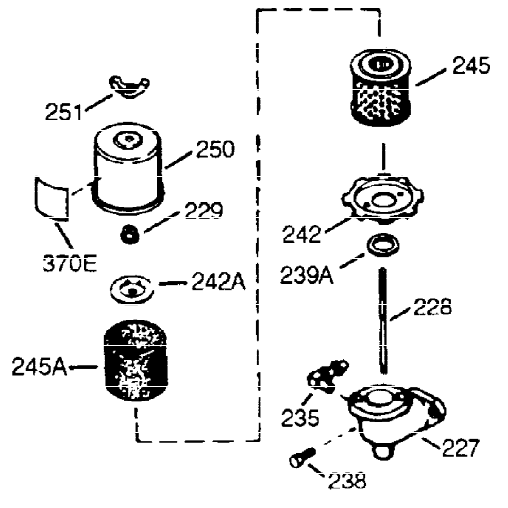

ILLUSTRATION SHOWS TYPICAL PARTS ONLY. ORDER BY PART NUMBER. PARTS NOT LISTED ARE SUPPLIED BY OEM.

VIEW 2 OF 2