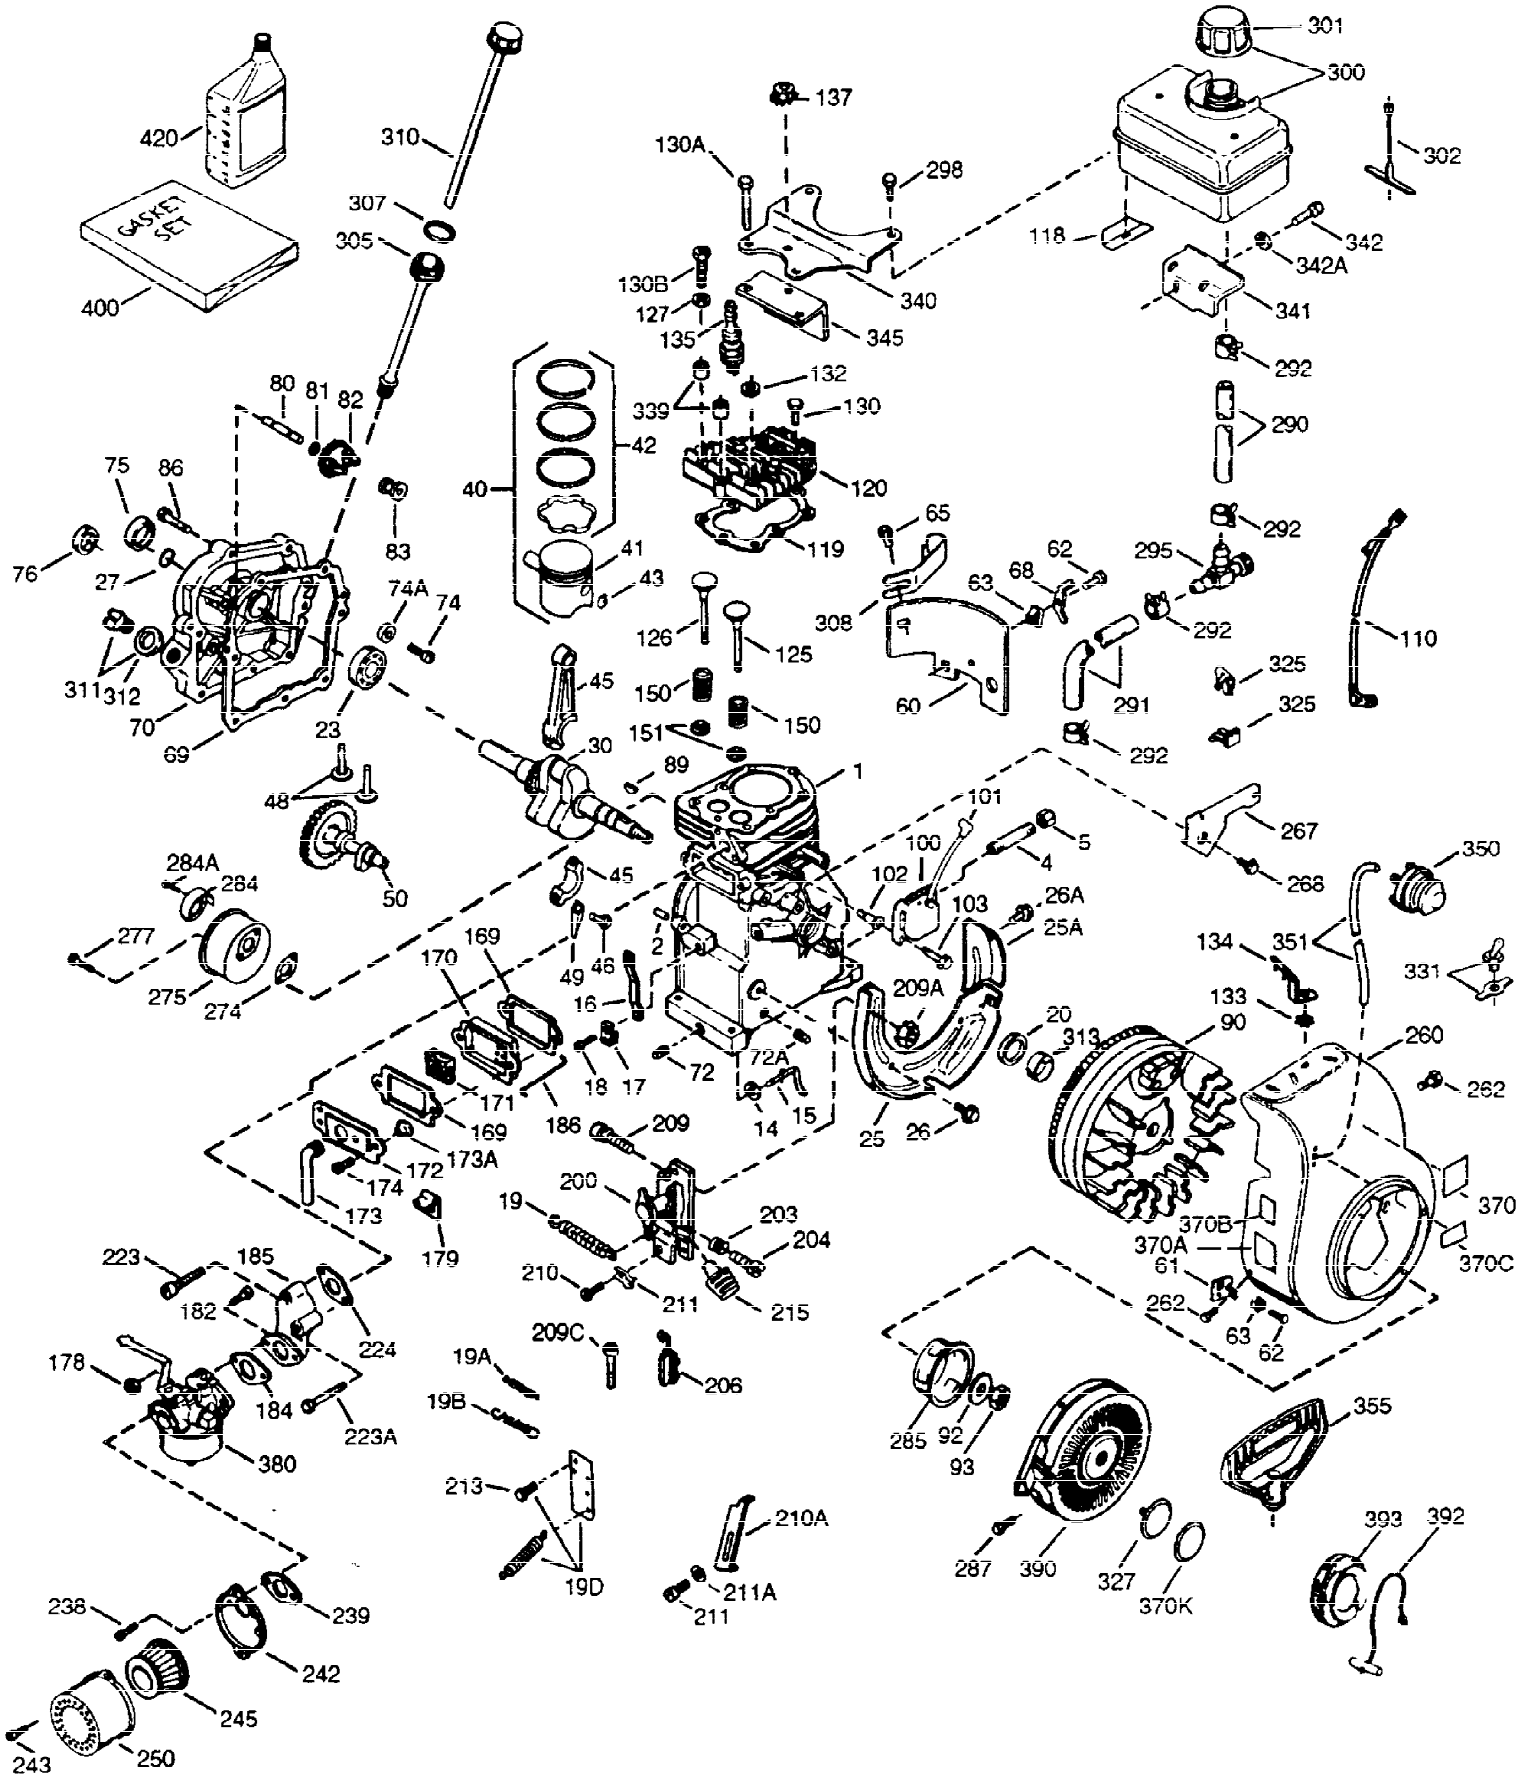

ILLUSTRATION SHOWS TYPICAL PARTS ONLY. ORDER BY PART NUMBER. PARTS NOT LISTED ARE SUPPLIED BY OEM.

VIEW 1 OF 2

Ref #	Part Number	Qty	Description
1	36560A	1	Cylinder (Incl. 2,20,72 & 125)
2	26727	2	Dowel Pin
14	28277	1	Washer
15	31334	1	Governor Rod
16	31336	1	Governor Lever
17	31335	1	Governor Lever Clamp
18	651018	1	Screw, T-15, 8-32 x 19/64"
19	34593	1	Extension Spring
20	32600	1	Oil Seal
25	36552	1	Blower Housing Baffle (Incl. 262)
25A	35883	1	Baffle Extension
26	650802	2	Screw, 1/4-20 x 5/8"
26A	650926	1	Screw, 8-32 x 21/64"
30	35902	1	Crankshaft
40	40020	1	Piston, Pin & Ring Set (Std.)
40	40021	1	Piston, Pin & Ring Set (.010" OS)
41	40018	1	Piston & Pin Ass'y. (Std.) (Incl. 43)
41	40019	1	Piston & Pin Ass'y. (.010" OS) (Incl. 43)
42	40022	1	Ring Set (Std.)
42	40023	1	Ring Set (.010" OS)
43	20381	2	Piston Pin Retaining Ring
45	30963B	1	Connecting Rod Ass'y. (Incl. 46 & 49)
46	32610A	2	Connecting Rod Bolt
48	27241	2	Valve Lifter
49	28594	1	Oil Dipper
50	32197A	1	Camshaft (MCR)
60	29745	1	Blower Housing Extension
65	650128	1	Screw, 10-24 x 1/2"
69	27677A	1	* Cylinder Cover Gasket
70	35863A	1	Cylinder Cover (Incl. 75 thru 83,311)
72	28582	2	Oil Drain Plug
75	26208	1	Oil Seal
80	30574A	1	Governor Shaft
81	30590A	1	Washer
82	30591	1	Governor Gear Ass'y. (Incl. 81)
83	30588A	1	Governor Spool
86	650488	7	Screw, 1/4-20 x 1-1/4"
89	610961	1	Flywheel Key
90	611195	1	Flywheel
92	650815	1	Belleville Washer
93	650816	1	Flywheel Nut
100	34443B	1	Solid State Ignition
102	651024	2	Solid State Mounting Stud
103	651007	2	Screw, T-15, 10-24 x 15/16"
110	35182	1	Ground Wire
119	36437	1	* Cylinder Head Gasket
120	36438	1	Cylinder Head (Incl. 119 & 130)
125	36471	1	Exhaust Valve (Std.) (Incl. 151)
125	36472	1	Exhaust Valve (1/32" OS) (Incl. 151)
126	29314C	1	Intake Valve (Std.) (Incl. 151)
130A	6021A	1	Screw, 5/16-18 x 1-1/2"
130	650694A	7	Screw, 5/16-18 x 2"
132	650708	1	Washer
135	33636	1	Resistor Spark Plug (RJ17LM)
150	31672	2	Valve Spring