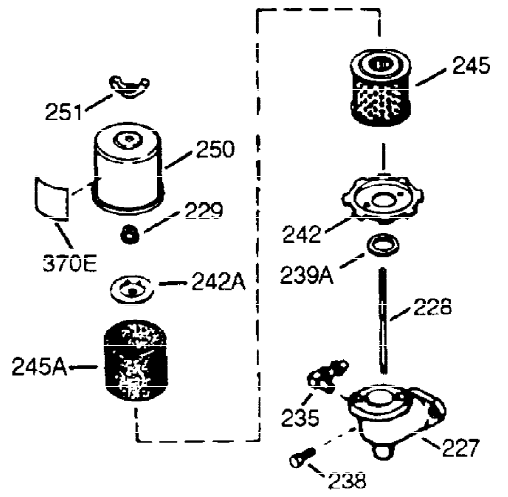

ILLUSTRATION SHOWS TYPICAL PARTS ONLY. ORDER BY PART NUMBER. PARTS NOT LISTED ARE SUPPLIED BY OEM.

VIEW 2 OF 2