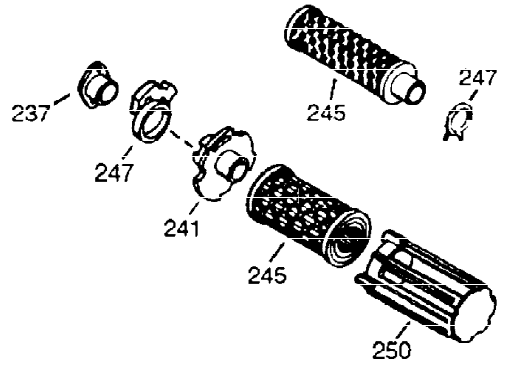

ILLUSTRATION SHOWS TYPICAL PARTS ONLY. ORDER BY PART NUMBER. PARTS NOT LISTED ARE SUPPLIED BY OEM.

VIEW 2 OF 2