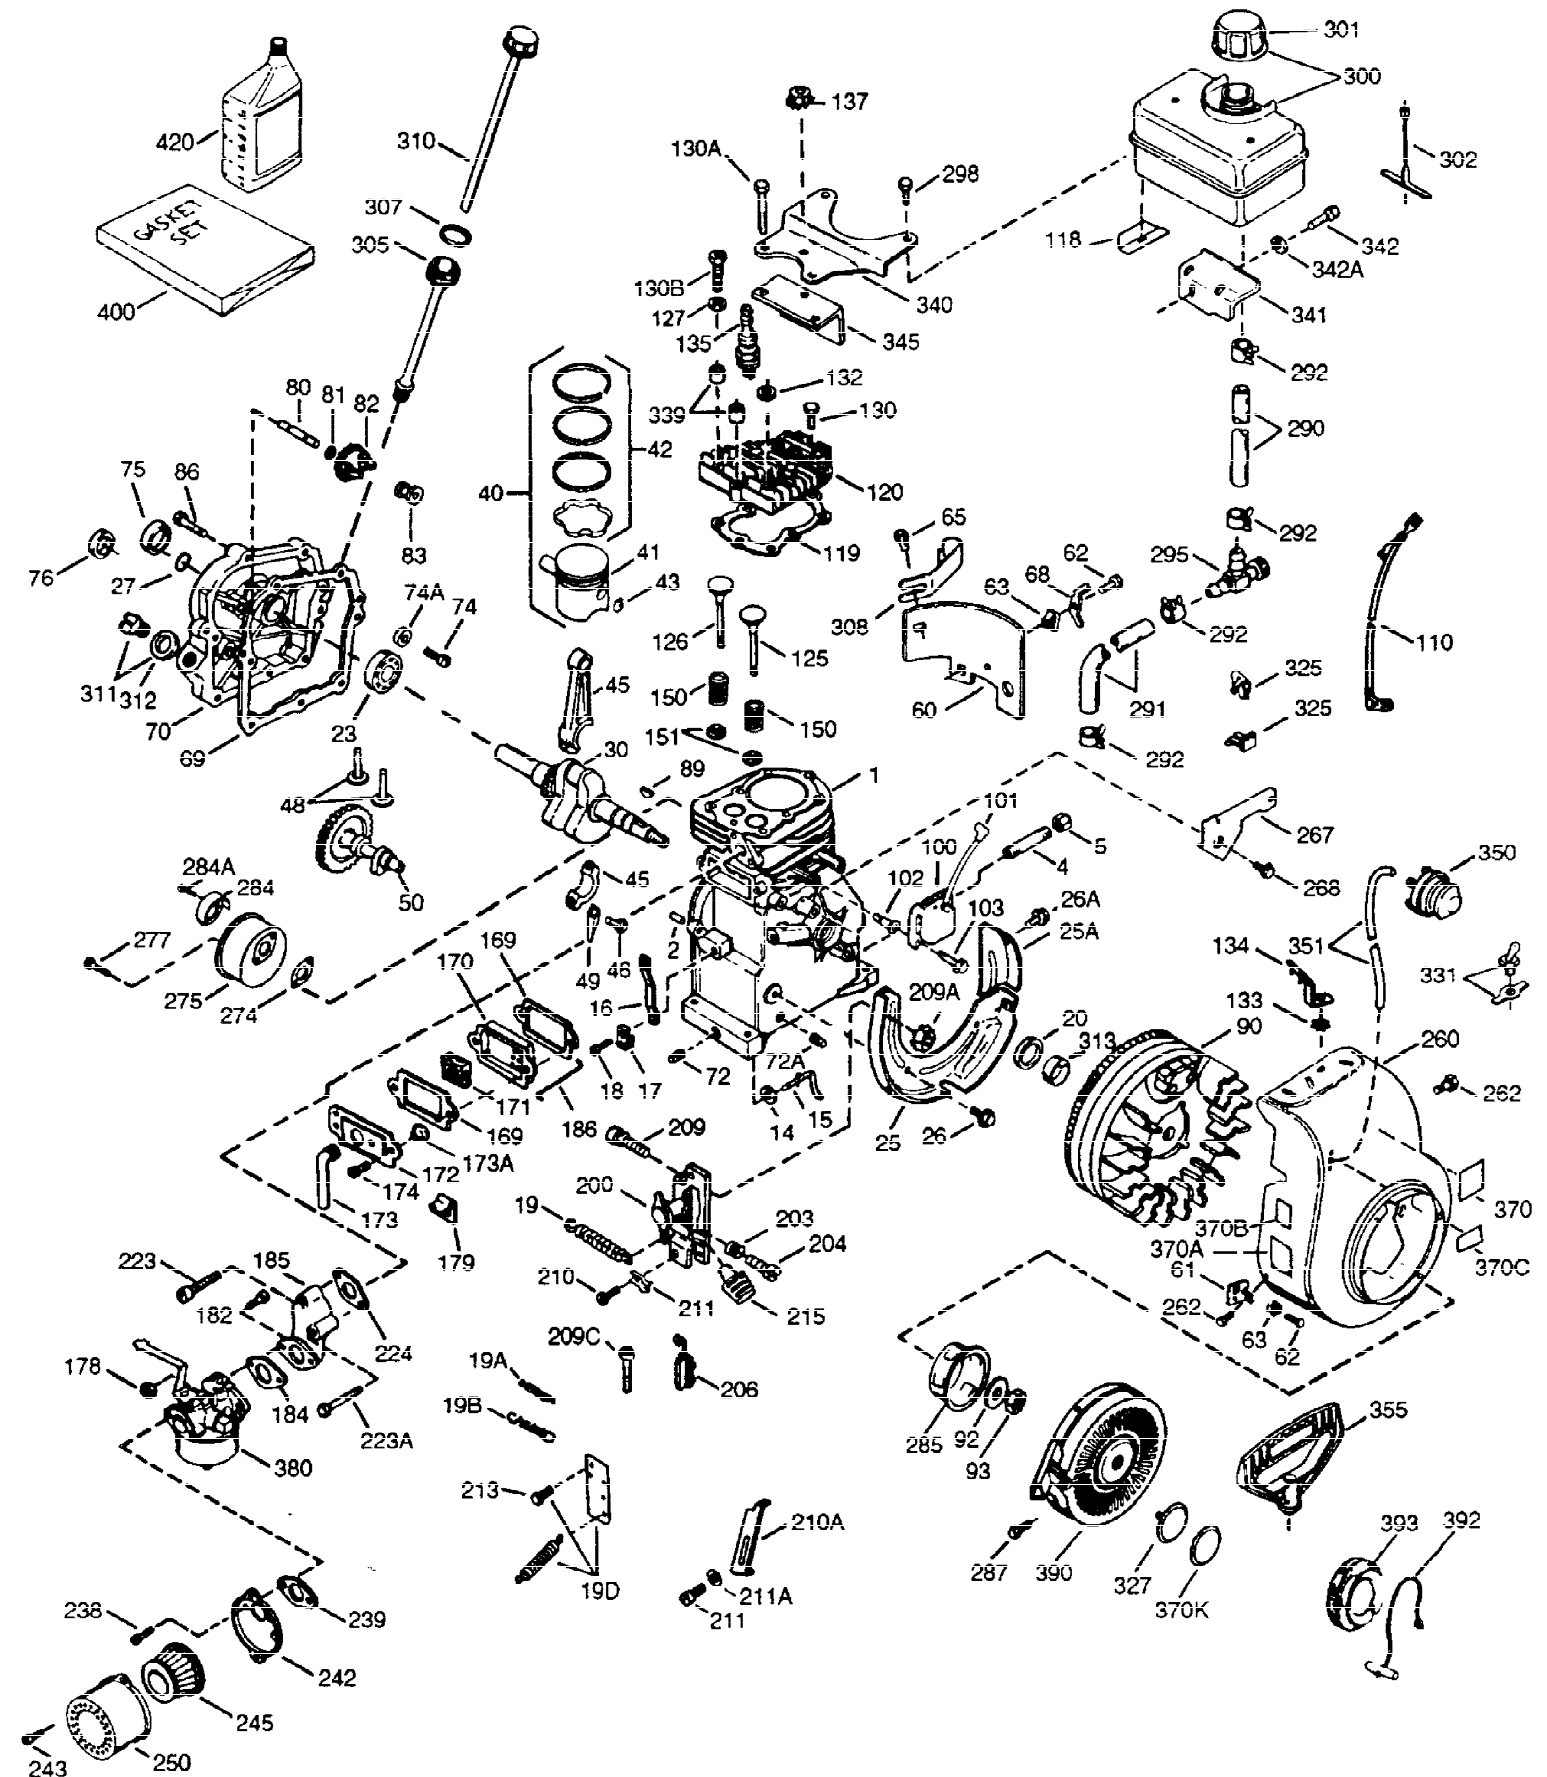

ILLUSTRATION SHOWS TYPICAL PARTS ONLY. ORDER BY PART NUMBER. PARTS NOT LISTED ARE SUPPLIED BY OEM.

VIEW 1 OF 2

Ref #	Part Number	Qty	Description
1	36562	1	Cylinder (Incl. 2, 20, 72, 72A & 125)
2	26727	2	Dowel Pin
14	28277	1	Washer
15	31334	1	Governor Rod
16	37729	1	Governor Lever
17	29916	1	Governor Lever Clamp
18	651018	1	Screw, T-15, 8-32 x 19/64"
19D	33857	1	Throttle Bracket (Incl. 213)
19	31426	1	Extension Spring
20	32600	1	Oil Seal
25A	35883	1	Baffle Extension
25	36552	1	Blower Housing Baffle (Incl. 262)
26	650802	2	Screw, 1/4-20 x 5/8"
26A	650926	1	Screw, 8-32 x 21/64"
30	34734A	1	Crankshaft
40	40020	1	Piston, Pin & Ring Set (Std.)
40	40021	1	Piston, Pin & Ring Set (.010" OS)
41	40018	1	Piston & Pin Ass'y. (Std.) (Incl. 43)
41	40019	1	Piston & Pin Ass'y. (.010" OS) (Incl. 43)
42	40022	1	Ring Set (Std.)
42	40023	1	Ring Set (.010" OS)
43	20381	2	Piston Pin Retaining Ring
45	32875A	1	Connecting Rod Ass'y. (Incl. 46 & 49)
46	32610A	2	Connecting Rod Bolt
48	27241	2	Valve Lifter
49	32654	1	Oil Dipper
50	32197A	1	Camshaft (MCR)
60	29745	1	Blower Housing Extension
62	650760	1	Screw, 8-32 x 1/2"
63	28545	1	Grommet
65	650128	1	Screw, 10-24 x 1/2"
69	27677A	1	* Cylinder Cover Gasket
70	32700B	1	Cylinder Cover (Incl. 75 thru 83,311)
72A	28582	1	Oil Drain Plug
72	27642	2	Oil Drain Plug
75	27897	1	Oil Seal
80	30574A	1	Governor Shaft
81	30590A	1	Washer
82	30591	1	Governor Gear Assembly (Incl. 81)
83	30588A	1	Governor Spool
86	650488	6	Screw, 1/4-20 x 1-1/4"
89	610961	1	Flywheel Key
90	611195	1	Flywheel
92	650815	1	Belleville Washer
93	650816	1	Flywheel Nut
100	34443C	1	Solid State Ignition
101	611289	1	Spark Plug Cover
102	651024	2	Solid State Mounting Stud
103	651007	2	Screw, T-15, 10-24 x 15/16"
103A	650767	1	Screw, 8-32 x 27/64"
110	37601	1	Ground Wire
110B	37602	1	Ground Wire
110A	36964	1	Ground Wire
111A	611224	1	Rocker Switch
119	36437	1	* Cylinder Head Gasket