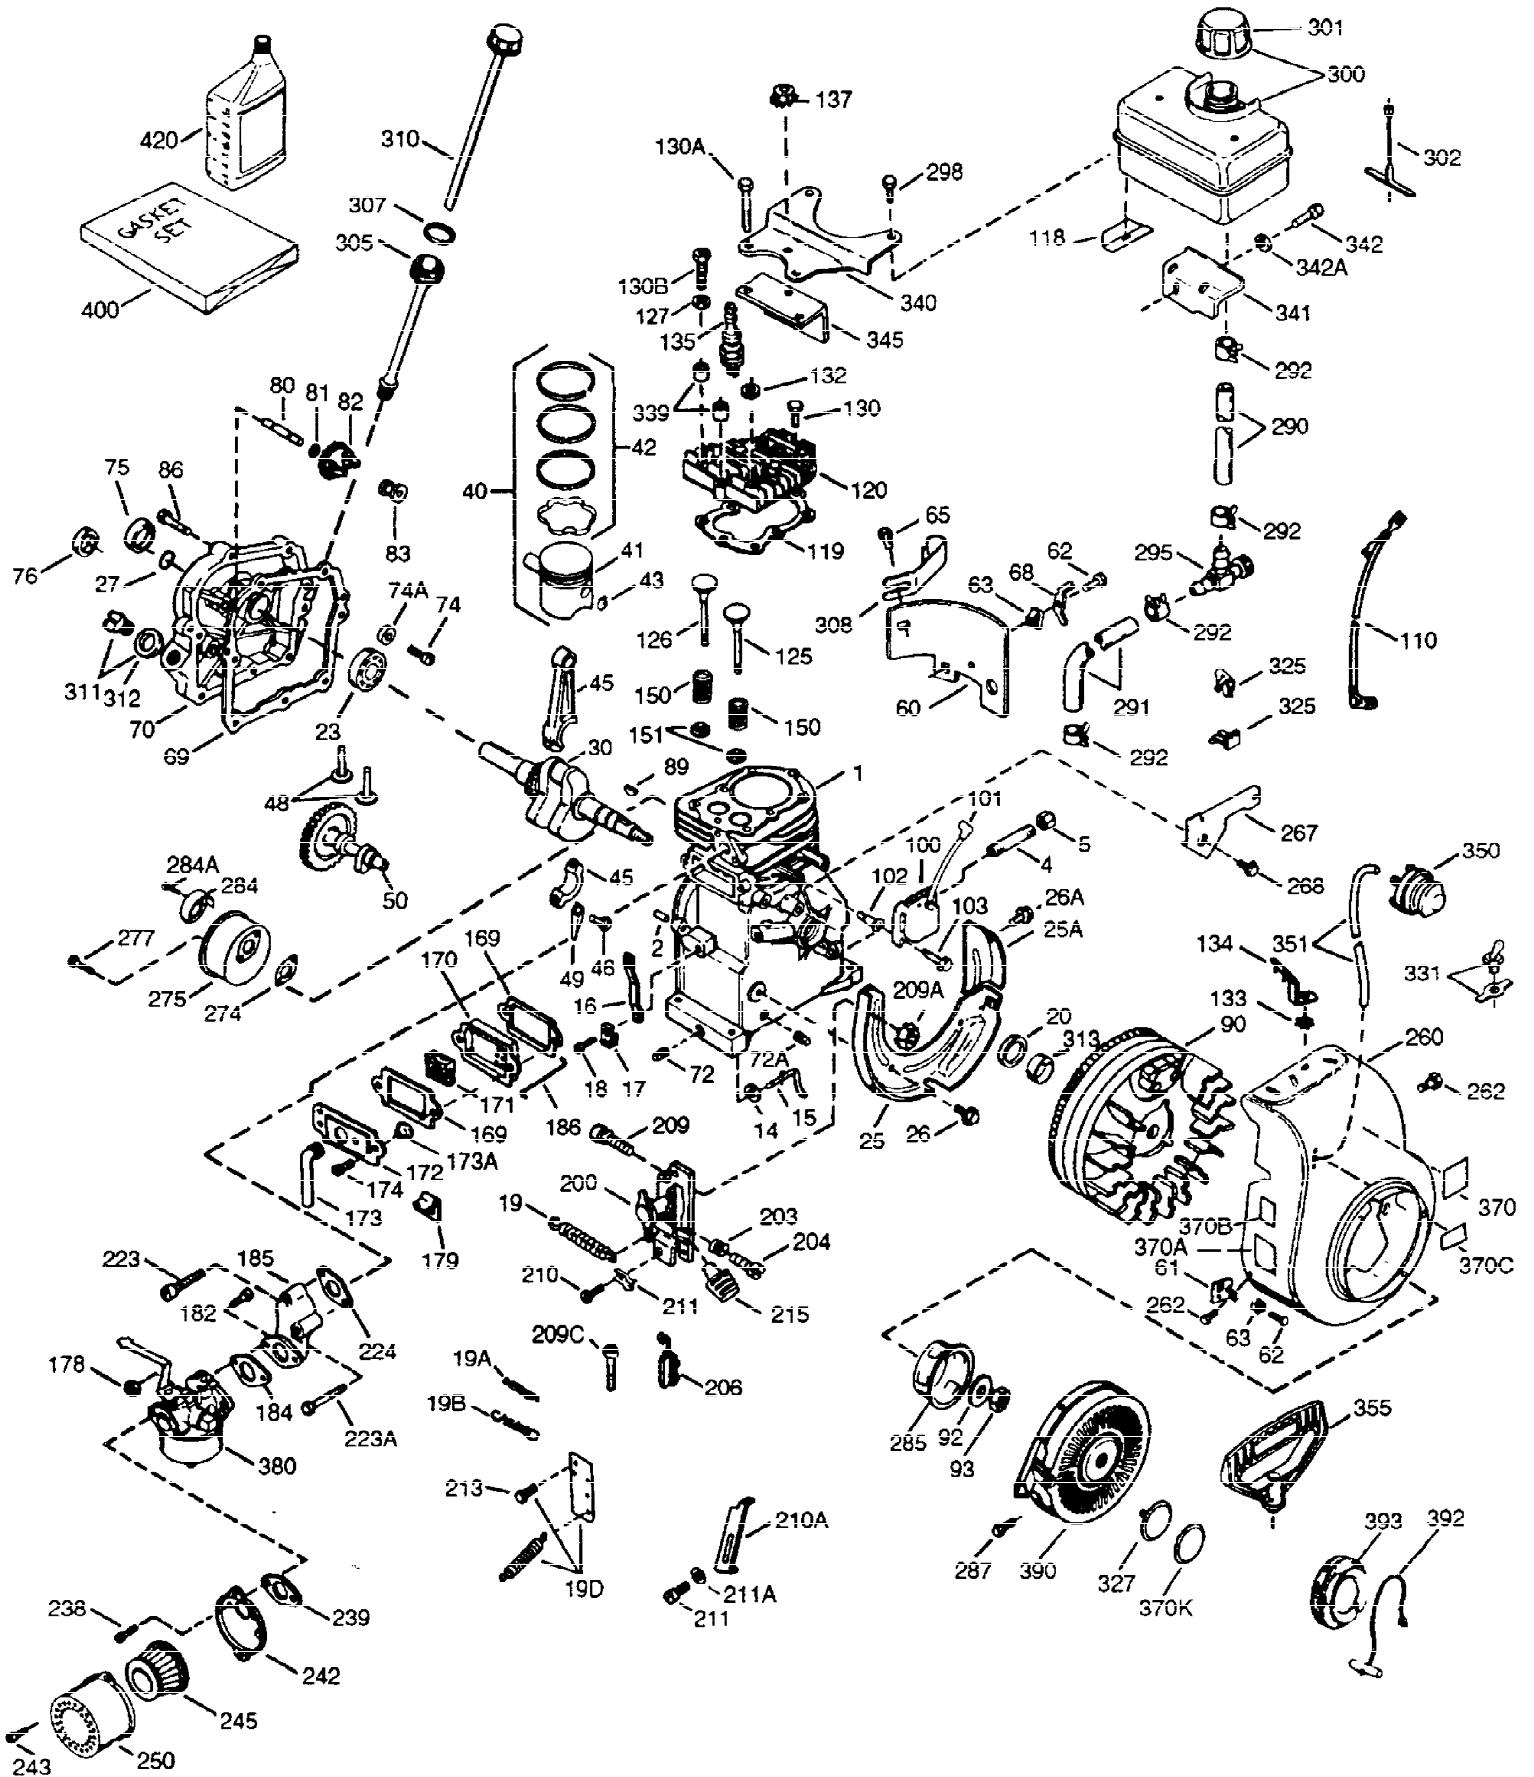

ILLUSTRATION SHOWS TYPICAL PARTS ONLY. ORDER BY PART NUMBER. PARTS NOT LISTED ARE SUPPLIED BY OEM.

VIEW 1 OF 2

Ref #	Part Number	Qty	Description
1	36589A	1	Cylinder (Incl. 2,20,72 & 125)
2	26727	2	Dowel Pin
14	28277	1	Washer
15	31334	1	Governor Rod
16	37729	1	Governor Lever
17	29916	1	Governor Lever Clamp
18	651018	1	Screw, T-15, 8-32 x 19/64"
19	31426	1	Extension Spring
19B	34654	1	Extension Spring
19A	34653	1	Extension Spring
20	32600	1	Oil Seal
23	28458	1	Ball Bearing
25A	35883	1	Baffle Extension
25	36552	1	Blower Housing Baffle (Incl. 262)
26	650802	2	Screw, 1/4-20 x 5/8"
26A	650926	1	Screw, 8-32 x 21/64"
27	28539	1	Bearing Retainer
30	35132	1	Crankshaft
40	40020	1	Piston, Pin & Ring Set (Std.)
40	40021	1	Piston, Pin & Ring Set (.010" OS)
41	40018	1	Piston & Pin Ass'y. (Std.) (Incl. 43)
41	40019	1	Piston & Pin Ass'y. (.010" OS) (Incl. 43)
42	40022	1	Ring Set (Std.)
42	40023	1	Ring Set (.010" OS)
43	20381	2	Piston Pin Retaining Ring
45	32875A	1	Connecting Rod Ass'y. (Incl. 46 & 49)
46	32610A	2	Connecting Rod Bolt
48	27241	2	Valve Lifter
49	32654	1	Oil Dipper
50	32197A	1	Camshaft (MCR)
60	29745	1	Blower Housing Extension
62	650760	1	Screw, 8-32 x 3/8"
63	28545	1	Grommet Stop
65	650128	1	Screw, 10-24 x 1/2"
69	27677A	1	* Cylinder Cover Gasket
70	30756C	1	Cylinder Cover (Incl. 75 thru 83,311)
72	27642	2	Oil Drain Plug
74	30200	2	Screw, 10-24 x 9/16"
74A	28537	2	Washer
75	28540	1	Oil Seal
80	30574A	1	Governor Shaft
81	30590A	1	Washer
82	30591	1	Governor Gear Ass'y. (Incl. 81)
83	30588A	1	Governor Spool
86	650488	7	Screw, 1/4-20 x 1-1/4"
89	610961	1	Flywheel Key
90	611195	1	Flywheel
92	650815	1	Belleville Washer
93	650816	1	Flywheel Nut
100	34443C	1	Solid State Ignition
101	610118	1	Spark Plug Cover
102	651024	2	Solid State Mounting Stud
103	651007	2	Screw, T-15, 10-24 x 15/16"
103A	650767	1	Screw, 8-32 x 27/64"
110C	36964	1	Ground Wire