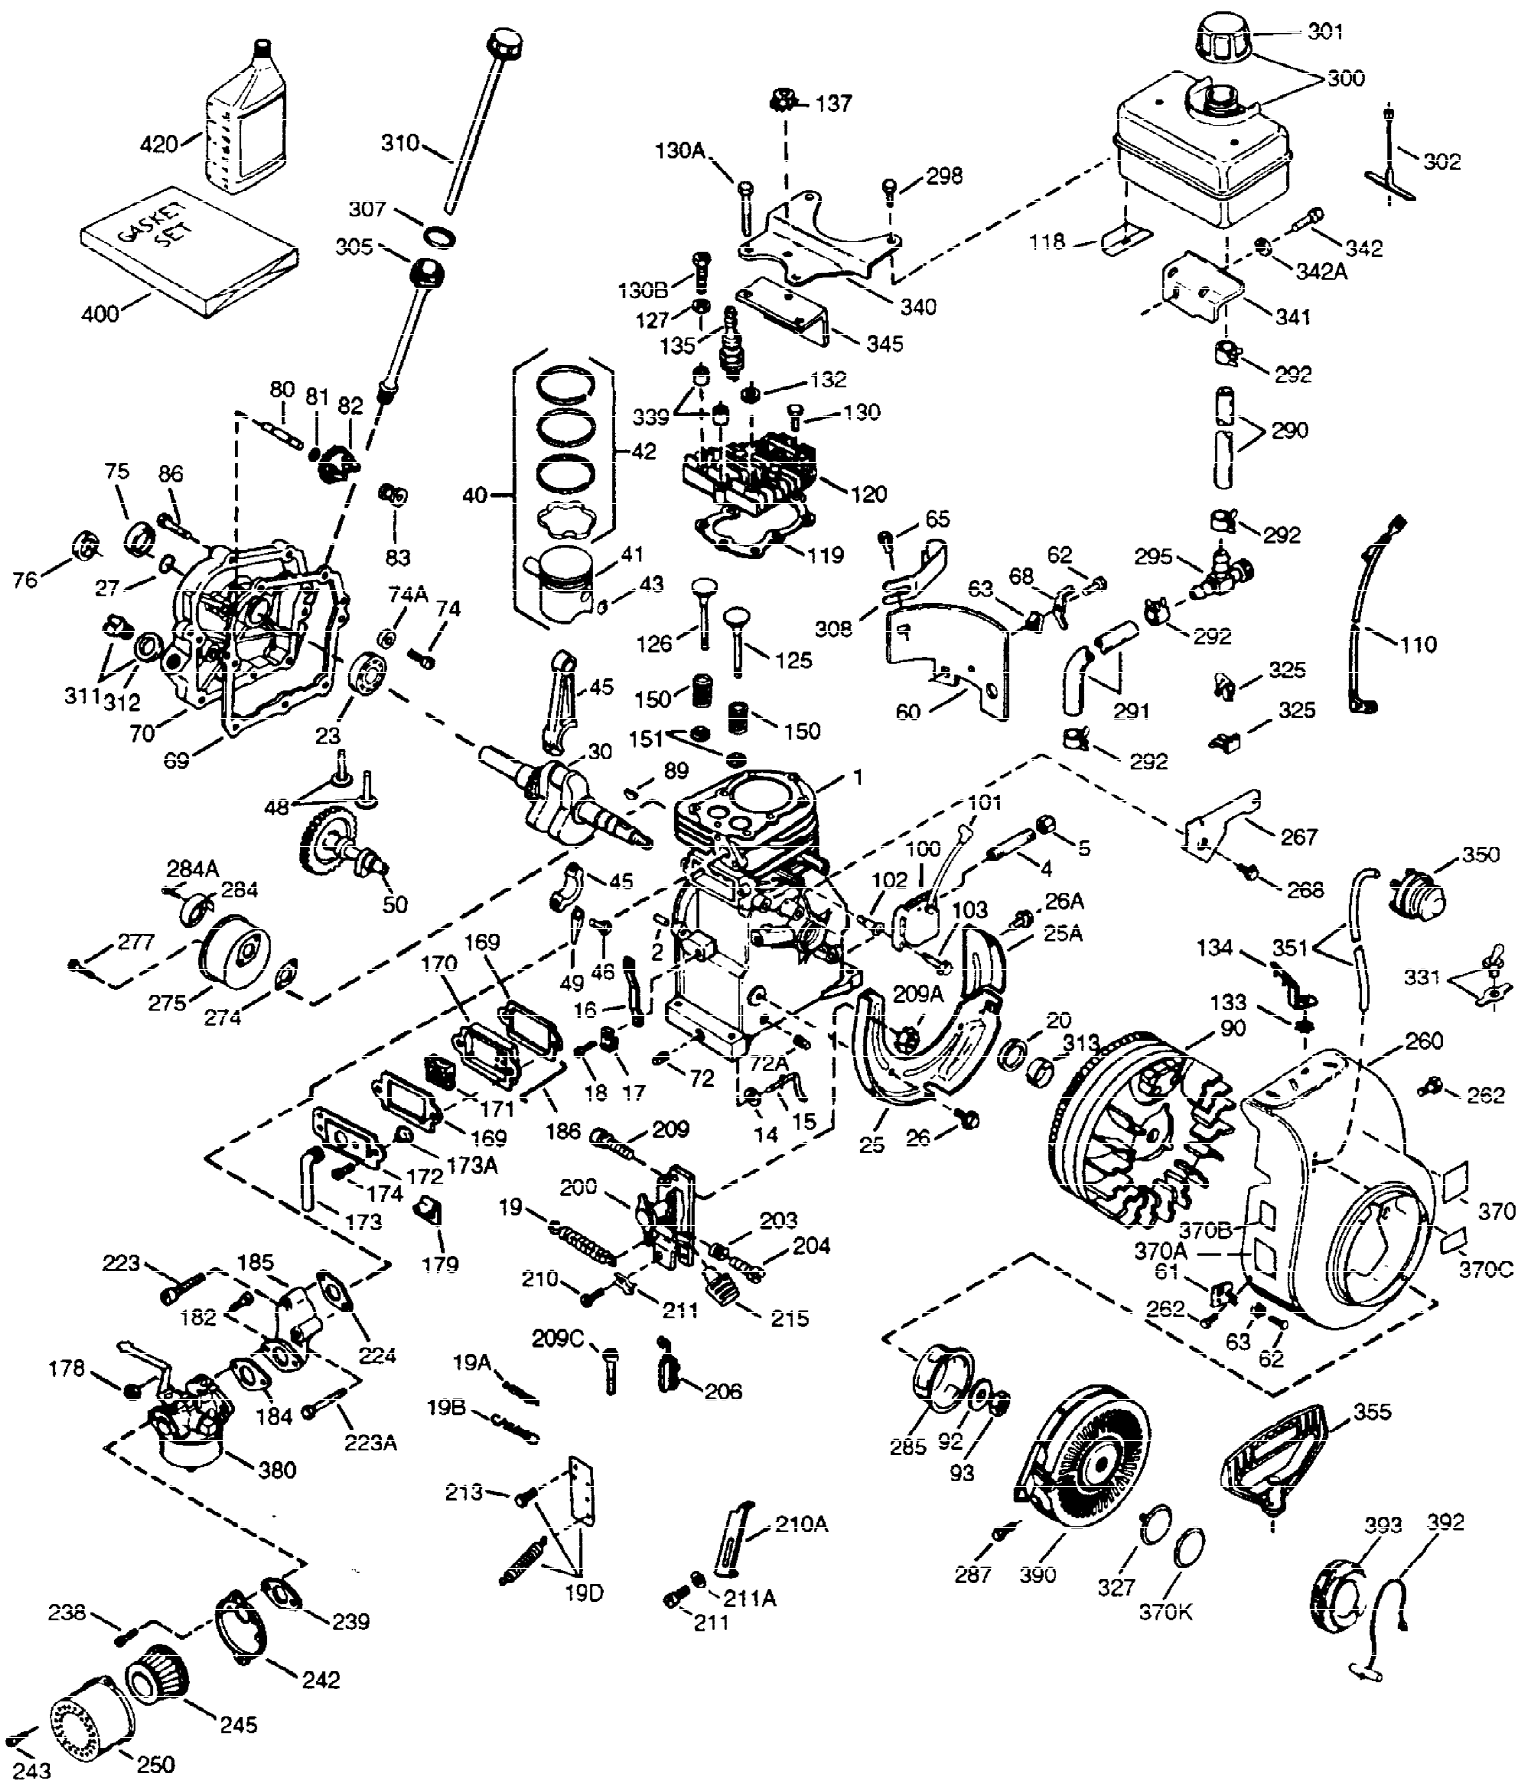

ILLUSTRATION SHOWS TYPICAL PARTS ONLY. ORDER BY PART NUMBER. PARTS NOT LISTED ARE SUPPLIED BY OEM.

VIEW 1 OF 2

Ref #	Part Number	Qty	Description
1	36562	1	Cylinder (Incl. 2,20,72,72A & 125)
2	26727	2	Dowel Pin
14	28277	1	Washer
15	31334	1	Governor Rod
16	37729	1	Governor Lever
17	29916	1	Governor Lever Clamp
18	651018	1	Screw, T-15, 8-32 x 19/64"
19	31426	1	Extension Spring
19D	33857	1	Extension Spring
19D	33857	1	Extension Spring
20	32600	1	Oil Seal
25	36552	1	Blower Housing Baffle (Incl. 262)
25A	35883	1	Baffle Extension
26	650802	2	Screw, 1/4-20 x 5/8"
26A	650926	1	Screw, 8-32 x 21/64"
30	35133	1	Crankshaft
40	40020	1	Piston, Pin & Ring Set (Std.)
40	40021	1	Piston, Pin & Ring Set (.010" OS)
41	40018	1	Piston & Pin Ass'y. (Std.) (Incl. 43)
41	40019	1	Piston & Pin Ass'y. (.010" OS) (Incl. 43)
42	40022	1	Ring Set (Std.)
42	40023	1	Ring Set (.010" OS)
43	20381	2	Piston Pin Retaining Ring
45	32875A	1	Connecting Rod Ass'y. (Incl. 46 & 49)
46	32610A	2	Connecting Rod Bolt
48	27241	2	Valve Lifter
49	32654	1	Oil Dipper
50	32197A	1	Camshaft (MCR)
60	29745	1	Blower Housing Extension
62	650760	1	Screw, 8-32 x 3/8"
63	28545	1	Grommet
65	650128	1	Screw, 10-24 x 1/2"
69	27677A	1	* Cylinder Cover Gasket
70	32700B	1	Cylinder Cover (Incl. 75 thru 83,311)
72	27642	1	Oil Drain Plug
72A	28582	1	Oil Drain Plug
75	27897	1	Oil Seal
80	30574A	1	Governor Shaft
81	30590A	1	Washer
82	30591	1	Governor Gear Ass'y. (Incl. 81)
83	30588A	1	Governor Spool
86	650488	7	Screw, 1/4-20 x 1-1/4"
89	610961	1	Flywheel Key
90	611195	1	Flywheel
92	650815	1	Belleville Washer
93	650816	1	Flywheel Nut
100	34443C	1	Solid State Ignition
101	610118	1	Spark Plug Cover
102	651024	2	Solid State Mounting Stud
103A	650767	1	Screw, 8-32 x 27/64"
103	651007	2	Screw, T-15, 10-24 x 15/16"
110	37601	1	Ground Wire
110A	37602	1	Ground Wire
110B	37798	1	Ground Wire
110C	36964	1	Ground Wire