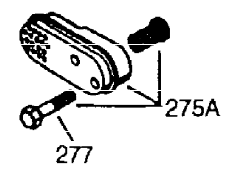

ILLUSTRATION SHOWS TYPICAL PARTS ONLY. ORDER BY PART NUMBER. PARTS NOT LISTED ARE SUPPLIED BY OEM.

VIEW 2 OF 2