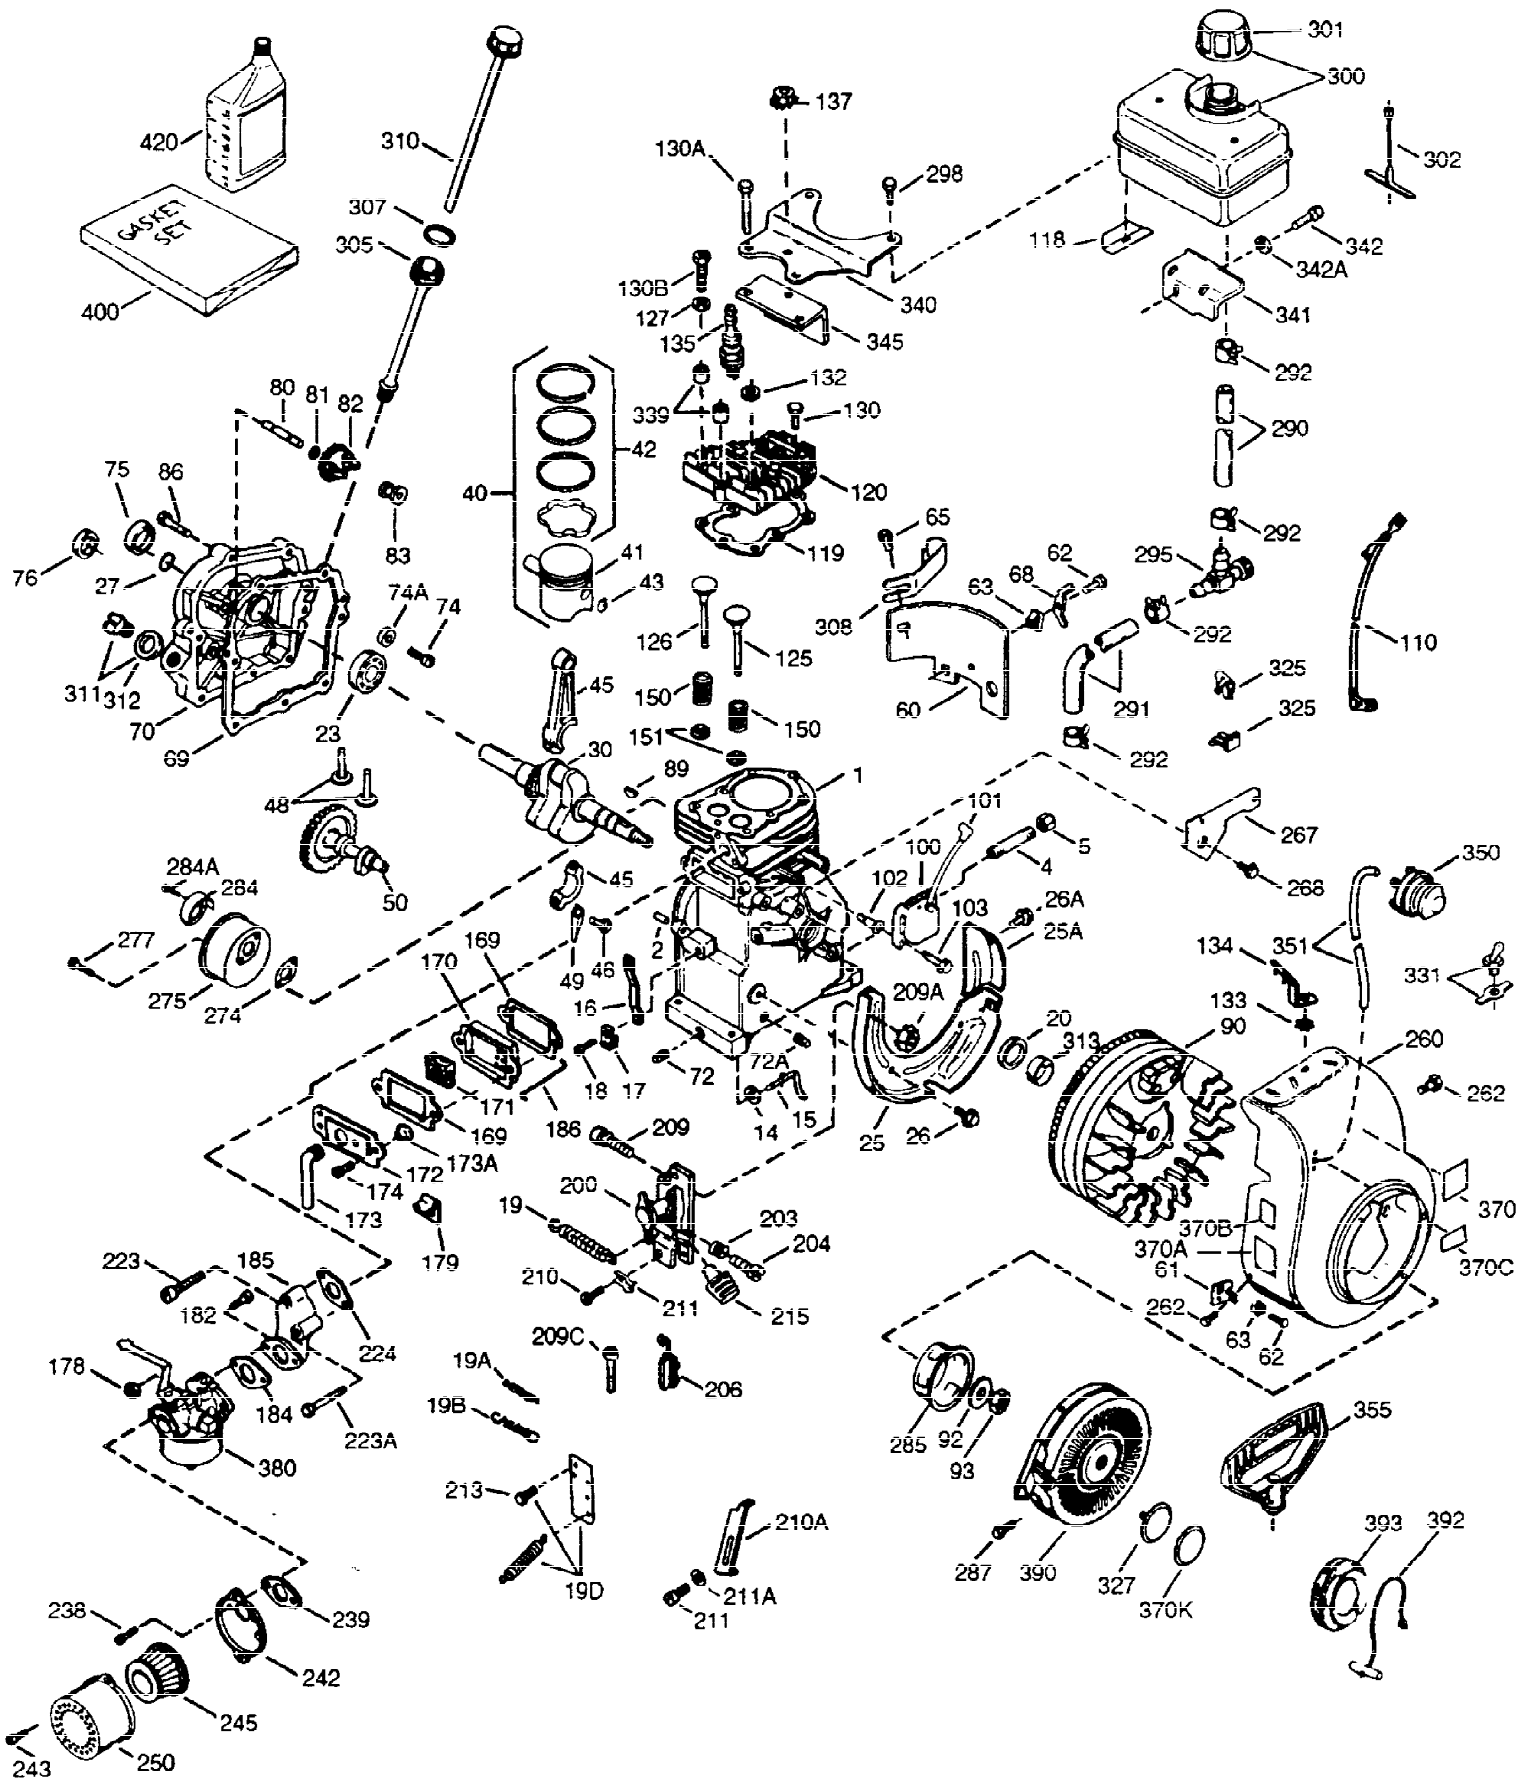

ILLUSTRATION SHOWS TYPICAL PARTS ONLY. ORDER BY PART NUMBER. PARTS NOT LISTED ARE SUPPLIED BY OEM.

VIEW 1 OF 2

Ref #	Part Number	Qty	Description
1	36591	1	Cylinder (Incl. 2,20,72 & 125)
2	26727	2	Dowel Pin
14	28277	1	Washer
15	31334	1	Governor Rod
16	31336	1	Governor Lever
17	31335	1	Governor Lever Clamp
18	651018	1	Screw, T-15, 8-32 x 19/64"
19	34593	1	Extension Spring
20	32600	1	Oil Seal
25A	35883	1	Baffle Extension
25	36552	1	Blower Housing Baffle (Incl. 262)
26A	650926	1	Screw, 8-32 x 21/64"
26	650802	2	Screw, 1/4-20 x 5/8"
30	35902	1	Crankshaft
40	40020	1	Piston, Pin & Ring Set (Std.)
40	40021	1	Piston, Pin & Ring Set (.010" OS)
41	40018	1	Piston & Pin Ass'y. (Std.) (Incl. 43)
41	40019	1	Piston & Pin Ass'y. (.010" OS) (Incl. 43)
42	40022	1	Ring Set (Std.)
42	40023	1	Ring Set (.010" OS)
43	20381	2	Piston Pin Retaining Ring
45	30963B	1	Connecting Rod Ass'y. (Incl. 46 & 49)
46	32610A	2	Connecting Rod Bolt
48	27241	2	Valve Lifter
49	28594	1	Oil Dipper
50	32197A	1	Camshaft (MCR)
60	29745	1	Blower Housing Extension
65	650128	1	Screw, 10-24 x 1/2"
69	27677A	1	* Cylinder Cover Gasket
70	34683B	1	Cylinder Cover (Incl. 75 thru 83,311)
72	28582	2	Oil Drain Plug
75	26208	1	Oil Seal
80	30574A	1	Governor Shaft
81	30590A	1	Washer
82	30591	1	Governor Gear Assembly (Incl. 81)
83	30588A	1	Governor Spool
86	650488	7	Screw, 1/4-20 x 1-1/4"
89	610961	1	Flywheel Key
90	611195	1	Flywheel
92	650815	1	Belleville Washer
93	650816	1	Flywheel Nut
100	34443B	1	Solid State Ignition
102	651024	2	Solid State Mounting Stud
103	651007	2	Screw, T-15, 10-24 x 15/16"
110	35182	1	Ground Wire
119	36437	1	* Cylinder Head Gasket
120	36438	1	Cylinder Head (Incl. 119 & 130)
125	36471	1	Exhaust Valve (Std.) (Incl. 151)
125	36472	1	Exhaust Valve (1/32" OS) (Incl. 151)
126	29314C	1	Intake Valve (Std.) (Incl. 151)
130A	6021A	1	Screw, 5/16-18 x 1-1/2"
130	650694A	7	Screw, 5/16-18 x 2"
132	650708	1	Washer
135	33636	1	Resistor Spark Plug (RCJ-8)
150	31672	2	Valve Spring