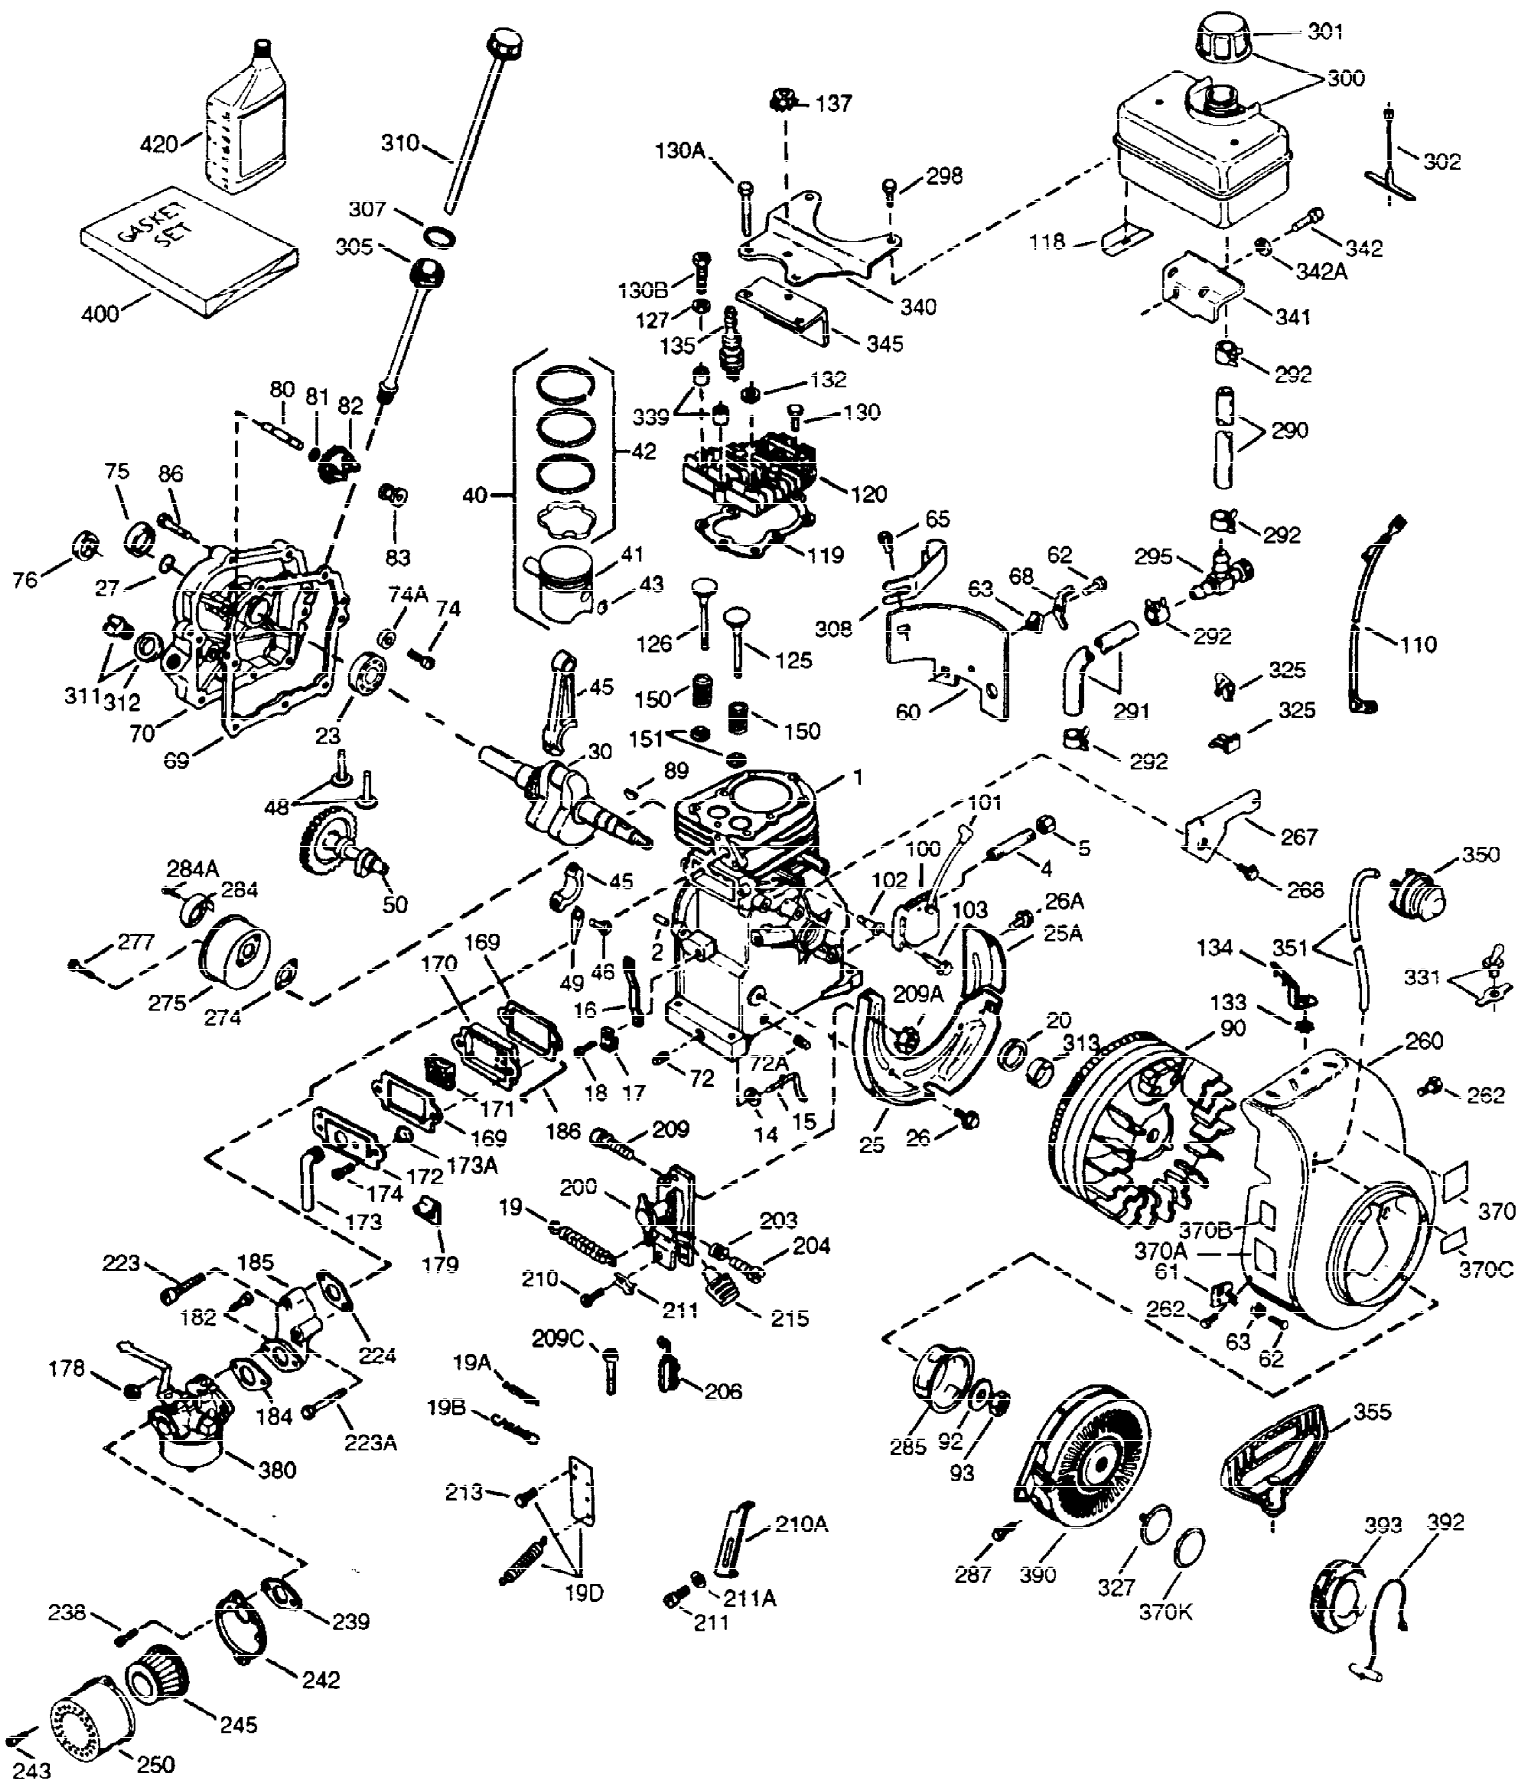

ILLUSTRATION SHOWS TYPICAL PARTS ONLY. ORDER BY PART NUMBER. PARTS NOT LISTED ARE SUPPLIED BY OEM.

VIEW 1 OF 2

Ref #	Part Number	Qty	Description
1	36591	1	Cylinder (Incl. 2,20,72 & 125)
2	26727	2	Dowel Pin
14	28277	1	Washer
15	31334	1	Governor Rod
16	31336	1	Governor Lever
17	31335	1	Governor Lever Clamp
18	651018	1	Screw, T-15, 8-32 x 19/64"
19	34593	1	Extension Spring
20	32600	1	Oil Seal
25A	35883	1	Baffle Extension
25	36552	1	Blower Housing Baffle (Incl. 262)
26A	650926	1	Screw, 8-32 x 21/64"
26	650802	2	Screw, 1/4-20 x 5/8"
30	37336	1	Crankshaft
40	40020	1	Piston, Pin & Ring Set (Std.)
40	40021	1	Piston, Pin & Ring Set (.010" OS)
41	40018	1	Piston & Pin Ass'y. (Std.) (Incl. 43)
41	40019	1	Piston & Pin Ass'y. (.010" OS) (Incl. 43)
42	40022	1	Ring Set (Std.)
42	40023	1	Ring Set (.010" OS)
43	20381	2	Piston Pin Retaining Ring
45	30963B	1	Connecting Rod Ass'y. (Incl. 46 & 49)
46	32610A	2	Connecting Rod Bolt
48	27241	2	Valve Lifter
49	28594	1	Oil Dipper
50	32197A	1	Camshaft (MCR)
60	29745	1	Blower Housing Extension
65	650128	1	Screw, 10-24 x 1/2"
69	27677A	1	* Cylinder Cover Gasket
70	34683B	1	Cylinder Cover (Incl. 75 thru 83,311)
72	28582	2	Oil Drain Plug
75	26208	1	Oil Seal
80	30574A	1	Governor Shaft
81	30590A	1	Washer
82	30591	1	Governor Gear Assembly (Incl. 81)
83	30588A	1	Governor Spool
86	650488	7	Screw, 1/4-20 x 1-1/4"
89	610961	1	Flywheel Key
90	611195	1	Flywheel
92	650815	1	Belleville Washer
93	650816	1	Flywheel Nut
100	34443C	1	Solid State Ignition
102	651024	2	Solid State Mounting Stud
103	651007	2	Screw, T-15, 10-24 x 15/16"
110	35182	1	Ground Wire
119	36437	1	* Cylinder Head Gasket
120	36438	1	Cylinder Head (Incl. 119 & 130)
125	36471	1	Exhaust Valve (Std.) (Incl. 151)
125	36472	1	Exhaust Valve (1/32" OS) (Incl. 151)
126	29314C	1	Intake Valve (Std.) (Incl. 151)
130	650694A	7	Screw, 5/16-18 x 2"
130A	6021A	1	Screw, 5/16-18 x 1-1/2"
132	650708	1	Washer
135	33636	1	Resistor Spark Plug (RCJ-8)
150	31672	2	Valve Spring