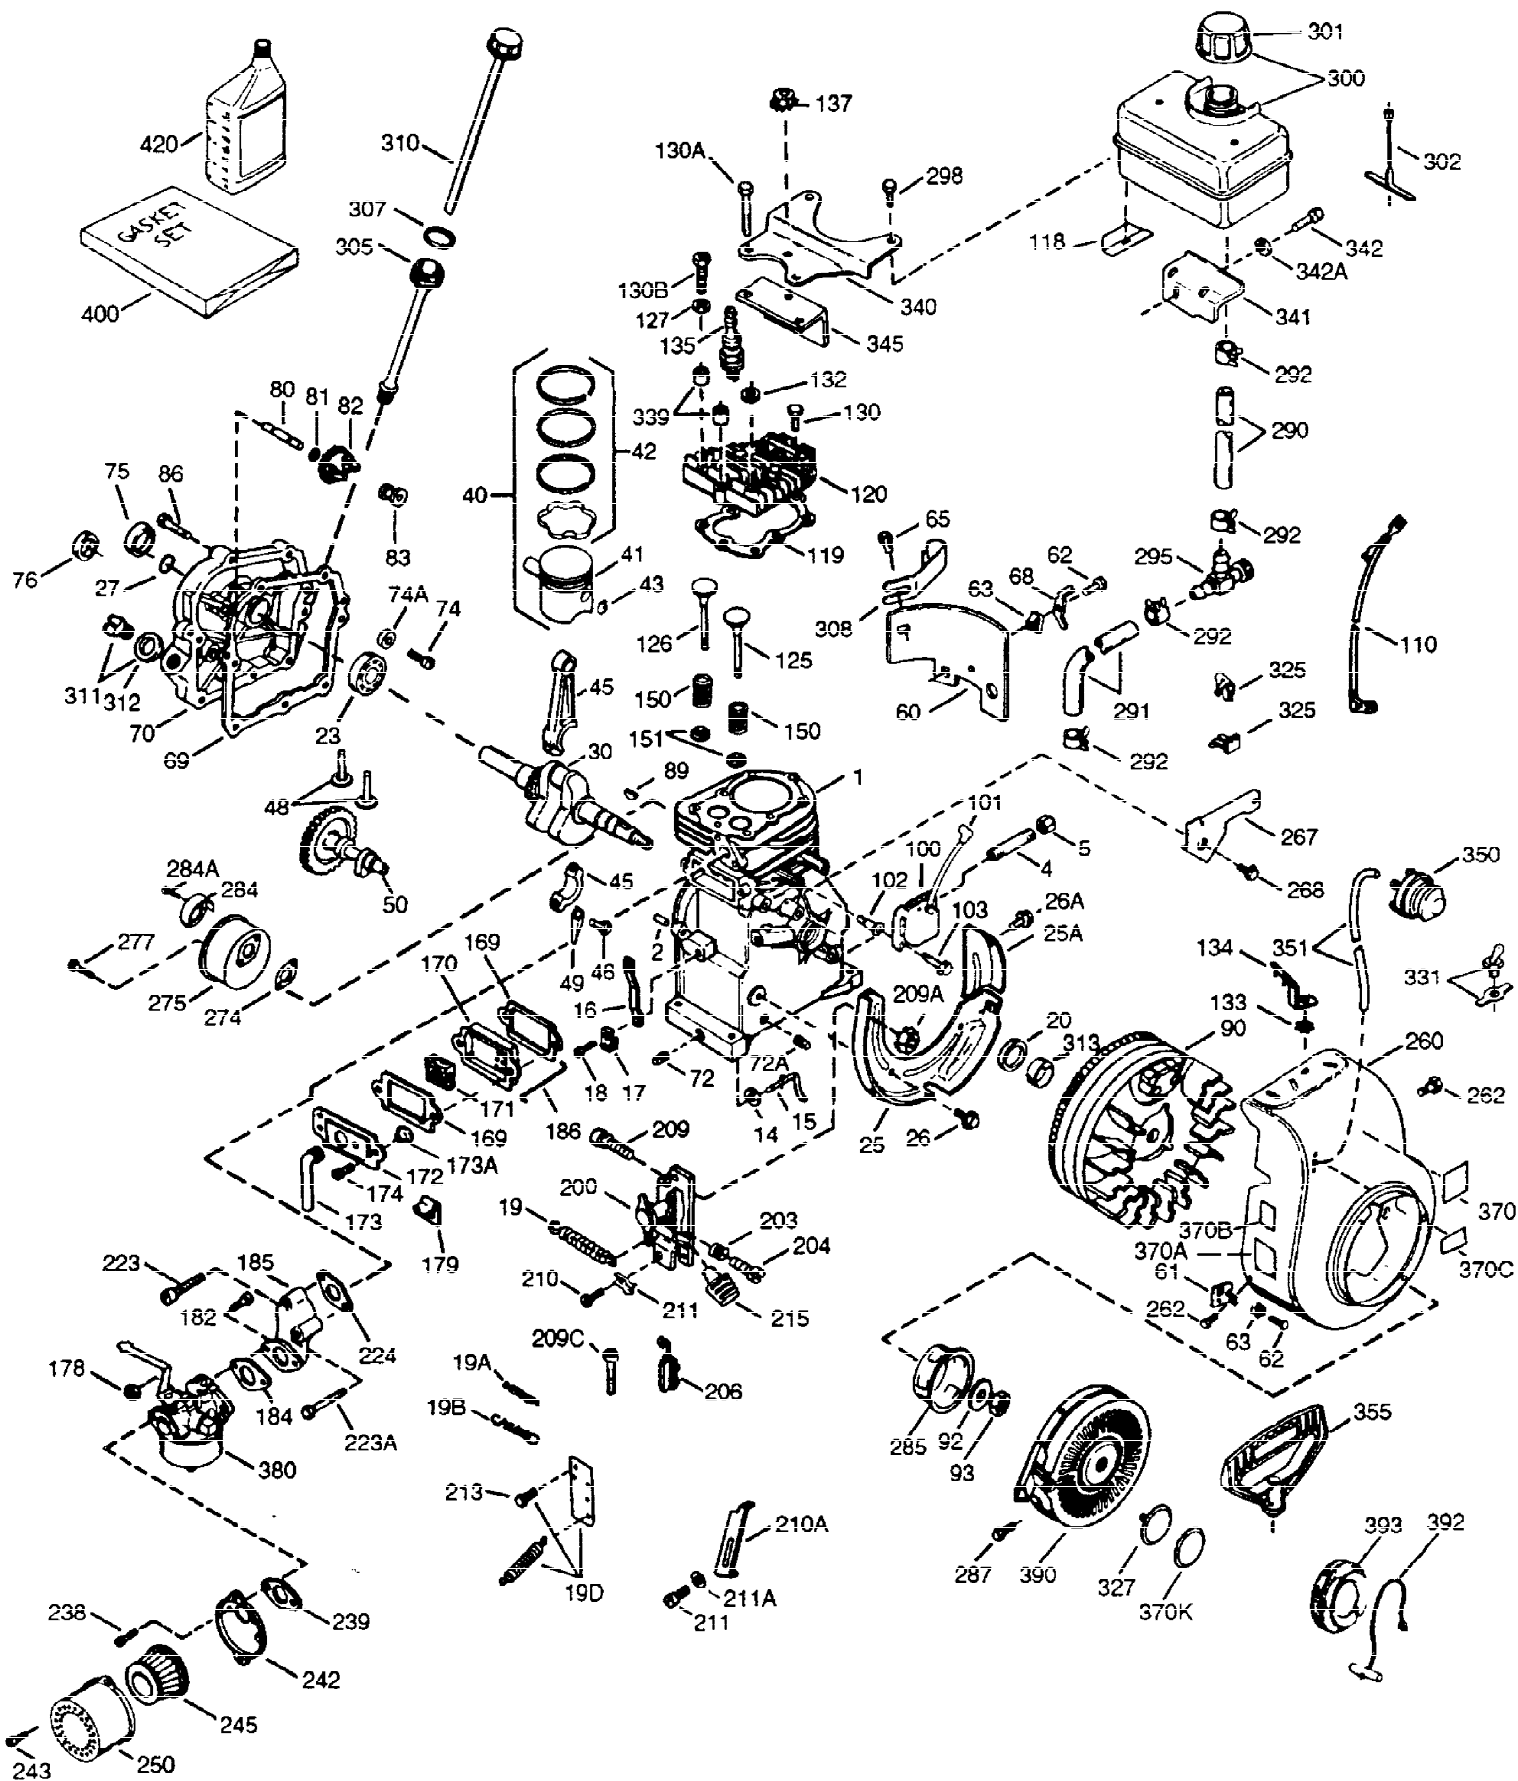

ILLUSTRATION SHOWS TYPICAL PARTS ONLY. ORDER BY PART NUMBER. PARTS NOT LISTED ARE SUPPLIED BY OEM.

VIEW 1 OF 2

Ref #	Part Number	Qty	Description
1	36560A	1	Cylinder (Incl. 2,20,72 & 125)
2	26727	2	Dowel Pin
14	28277	1	Washer
15	31334	1	Governor Rod
16	31336	1	Governor Lever
17	31335	1	Governor Lever Clamp
18	651018	1	Screw, T-10, 8-32 x 19/64"
19	34593	1	Extension Spring
20	32600	1	Oil Seal
25	36552	1	Blower Housing Baffle (Incl. 262)
25A	35883	1	Baffle Extension
26	650802	2	Screw, 1/4-20 x 5/8"
26A	650926	1	Screw, 8-32 x 21/64"
30	37328	1	Crankshaft
40	40020	1	Piston, Pin & Ring Set (Std.)
40	40021	1	Piston, Pin & Ring Set (.010" OS)
41	40018	1	Piston & Pin Ass'y. (Std.) (Incl. 43)
41	40019	1	Piston & Pin Ass'y. (.010" OS) (Incl. 43)
42	40022	1	Ring Set (Std.)
42	40023	1	Ring Set (.010" OS)
43	20381	2	Piston Pin Retaining Ring
45	30963B	1	Connecting Rod Ass'y. (Incl. 46 & 49)
46	32610A	2	Connecting Rod Bolt
48	27241	2	Valve Lifter
49	28594	1	Oil Dipper
50	32197A	1	Camshaft (MCR)
60	29745	1	Blower Housing Extension
65	650128	1	Screw, 10-24 x 1/2"
69	27677A	1	* Cylinder Cover Gasket
70	35863A	1	Cylinder Cover (Incl. 75 thru 83,311)
72	27642	2	Oil Drain Plug
75	26208	1	Oil Seal
80	30574A	1	Governor Shaft
81	30590A	1	Washer
82	30591	1	Governor Gear Assembly (Incl. 81)
83	30588A	1	Governor Spool
86	650488	7	Screw, 1/4-20 x 1-1/4"
89	610961	1	Flywheel Key
90	611195	1	Flywheel
92	650815	1	Belleville Washer
93	650816	1	Flywheel Nut
100	34443C	1	Solid State Ignition
101	610118	1	Spark Plug Cover
102	651024	2	Solid State Mounting Stud
103	651007	2	Screw, T-15, 10-24 x 15/16"
110	35182	1	Ground Wire
119	36437	1	* Cylinder Head Gasket
120	36438	1	Cylinder Head (Incl. 130)
125	36471	1	Exhaust Valve (Std.) (Incl. 151)
125	36472	1	Exhaust Valve (1/32" OS) (Incl. 151)
126	29314C	1	Intake Valve (Std.) (Incl. 151)
130A	6021A	1	Screw, 5/16-18 x 1-1/2"
130	650694A	7	Screw, 5/16-18 x 2"
132	650708	1	Washer
135	33636	1	Resistor Spark Plug (RJ17LM)