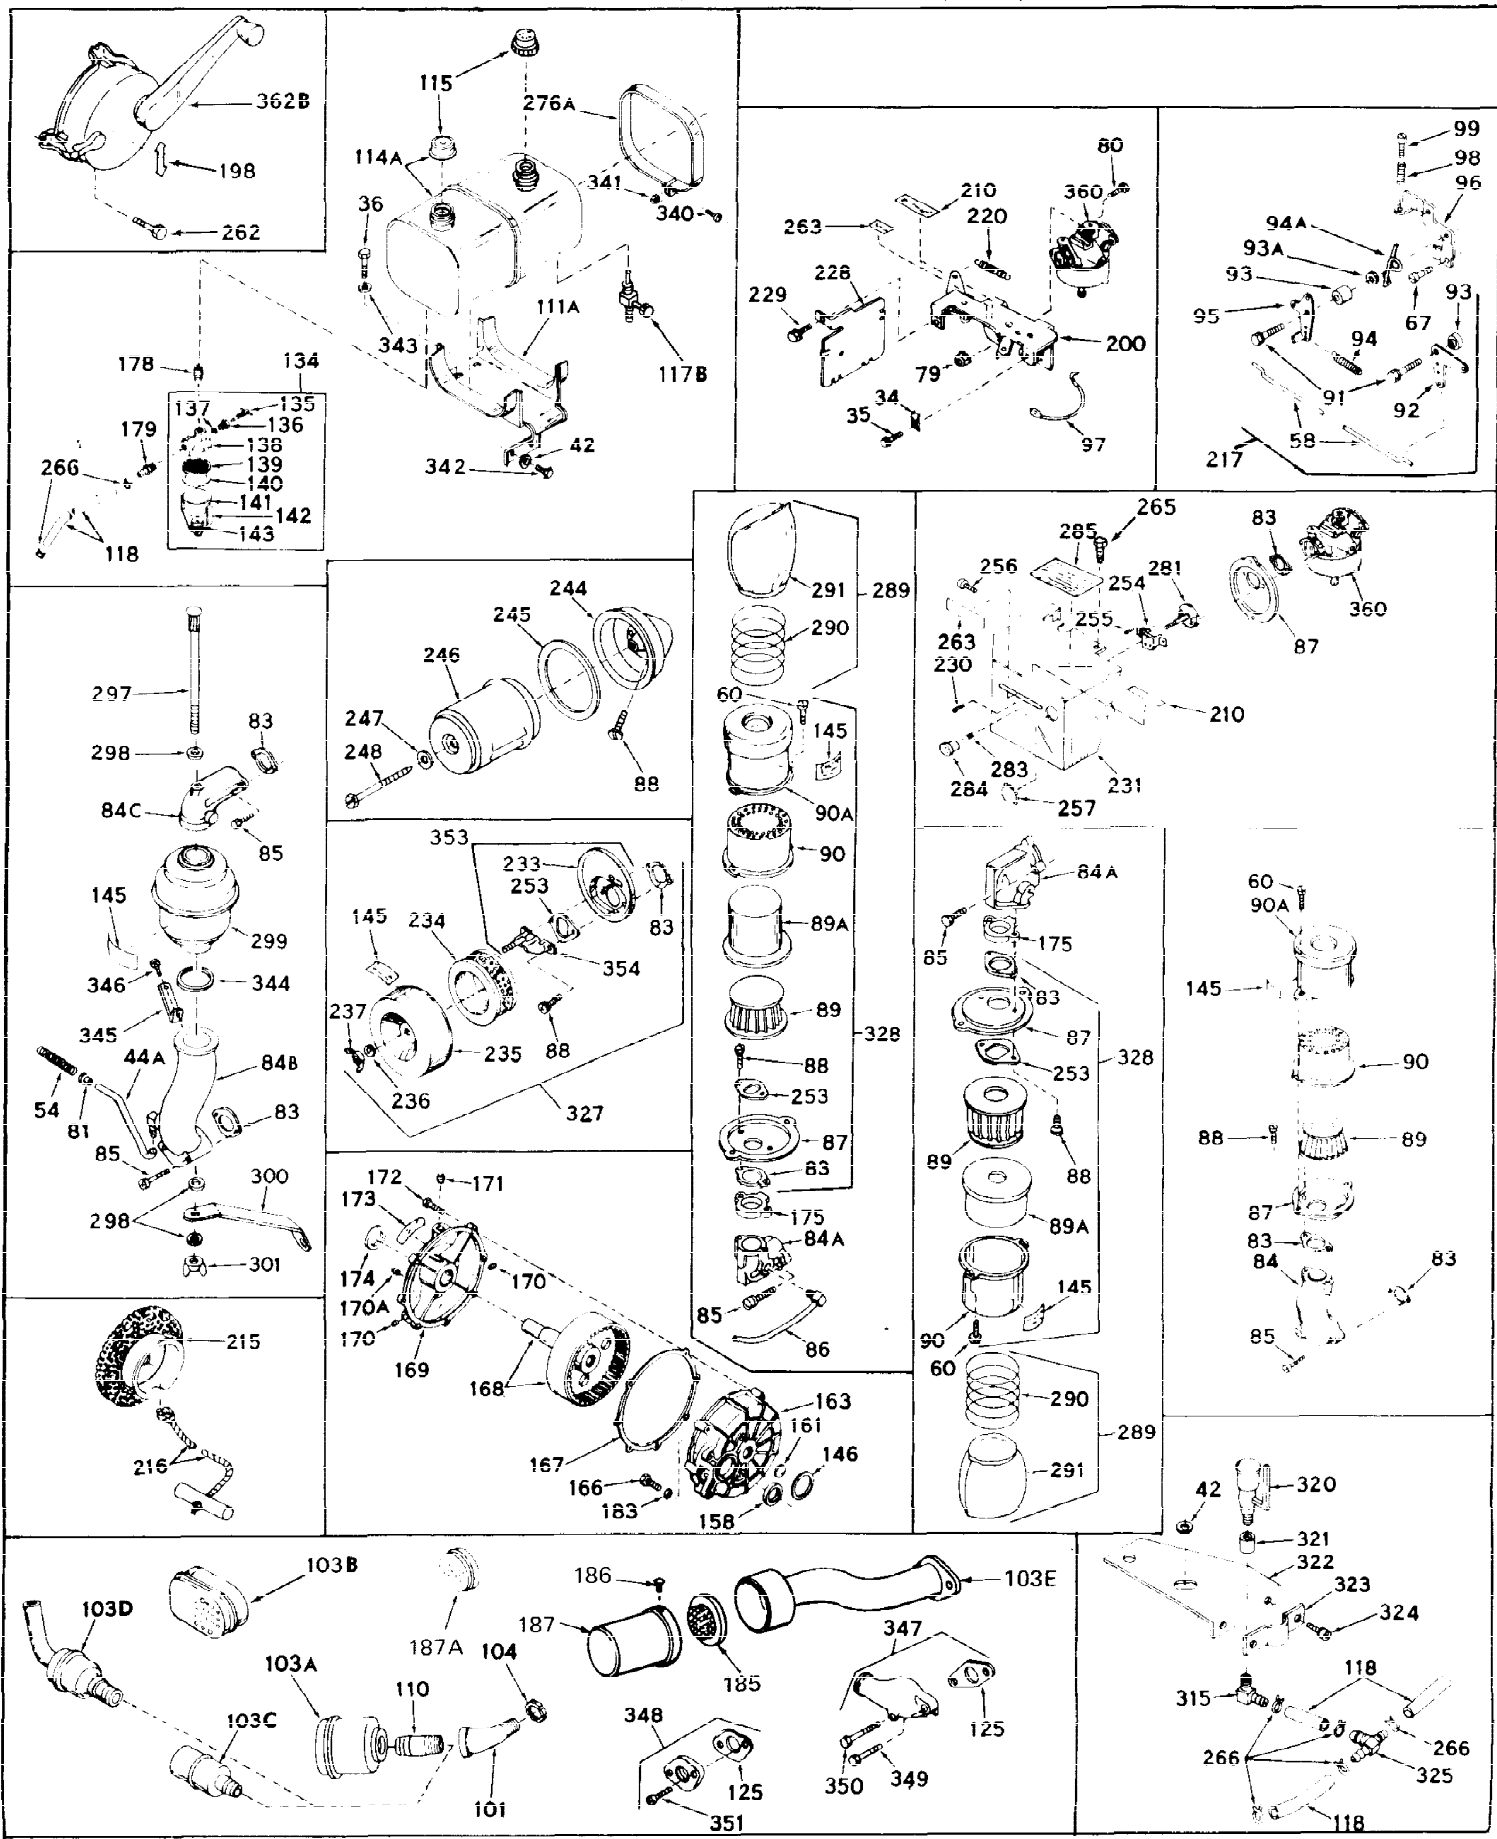

Ref #	Part Number	Qty	Description
34	27793	0	Clip, Conduit
35	28942	0	Screw
36	650694	0	Screw, Hex hd. cap, 5/16-18 x 2
36	650695	0	Screw, Hex hd. cap, 5/16-18 x 2-1/4 (Grade 8
36	650697	0	Screw, Hex hd. cap, 5/16-18 x 2-1/2
42	26073	0	Washer, Connecting rod bolt
54	28819	0	Spring, Fuel line
54	31778	0	Spring, Coil
60	650152	0	Screw
67	650399	0	Screw, Phil. fil. hd. Sems, 10-32 x 5/8
79	29752	0	Nut
80	650572	0	Screw
83	27272	0	Gasket, Air cleaner
85	29786	0	Screw
85	650163	0	Screw, Fil. hd. Sems, 10-32 x 7/8
85	650416	0	Screw, Rd. hd. Sems, 10-32 x 1
85	650605	0	Screw
88	650521	0	Screw
88	28820	0	Screw
88	650399	0	Screw, Phil. fil. hd. Sems, 10-32 x 5/8
91	30312	0	Screw, Hex washer hd. Sems, 10-32 x 1/2
97	28468	0	Wire, Ground (Female fitting both ends)
98	28569	0	Spring, Compression
98	32924	0	Spring, Compression
99	29500	0	Screw, Fil. hd. mach., Sems, 8-32 x 3/4
99	650223	0	Screw, Fil. slotted hd. Sems, 8-32 x 5/8
99	650688	0	Screw, Hex hd., 10-32 x 1-5/16" (Drilled
104	28443	0	Nut, Conduit (1/8" thick)
104	32862	0	Nut, Conduit (1/4" thick)
115	32387A	0	Cap, Fuel filler (Charcoal Plastic) (Spurt
115	33032	0	Cap, Fuel filler (Red Plastic) (Spurt
118	29774	0	Line, Fuel (Braided 8.25")
118	30705	0	Line, Fuel (Braided 16")
118	30962	0	Line, Fuel (Braided 32")
125	27930	0	Gasket, Exhaust
146	28451	0	Gasket, Housing
171	24590	0	Plug, Pipe
200	33108	0	Control Assy., Speed (Remote Snow King)
215	28301	0	Pulley, Starter
216	590343	0	Rope & Handle Assy., Starter
220	30826	0	Spring, Extension
228	30820	0	Baffle, Heat
229	28942	0	Screw
230	650257	0	Screw, Pan hd. Sems, 8-32 x 5/16
231	32402	0	Cover, Carburetor
253	30767	0	Spacer, Air cleaner
254	32398	0	Bracket, Choke
255	28820	0	Screw
256	650760	0	Screw
257	31291	0	Plug, Cover
262	29716	0	Screw
263	31683	0	Decal, Choke
265	650701	0	Screw, Hex washer hd. shakeproof,
266	26460	0	Clamp, Fuel line
281	32397	0	Plate Assy., Choke