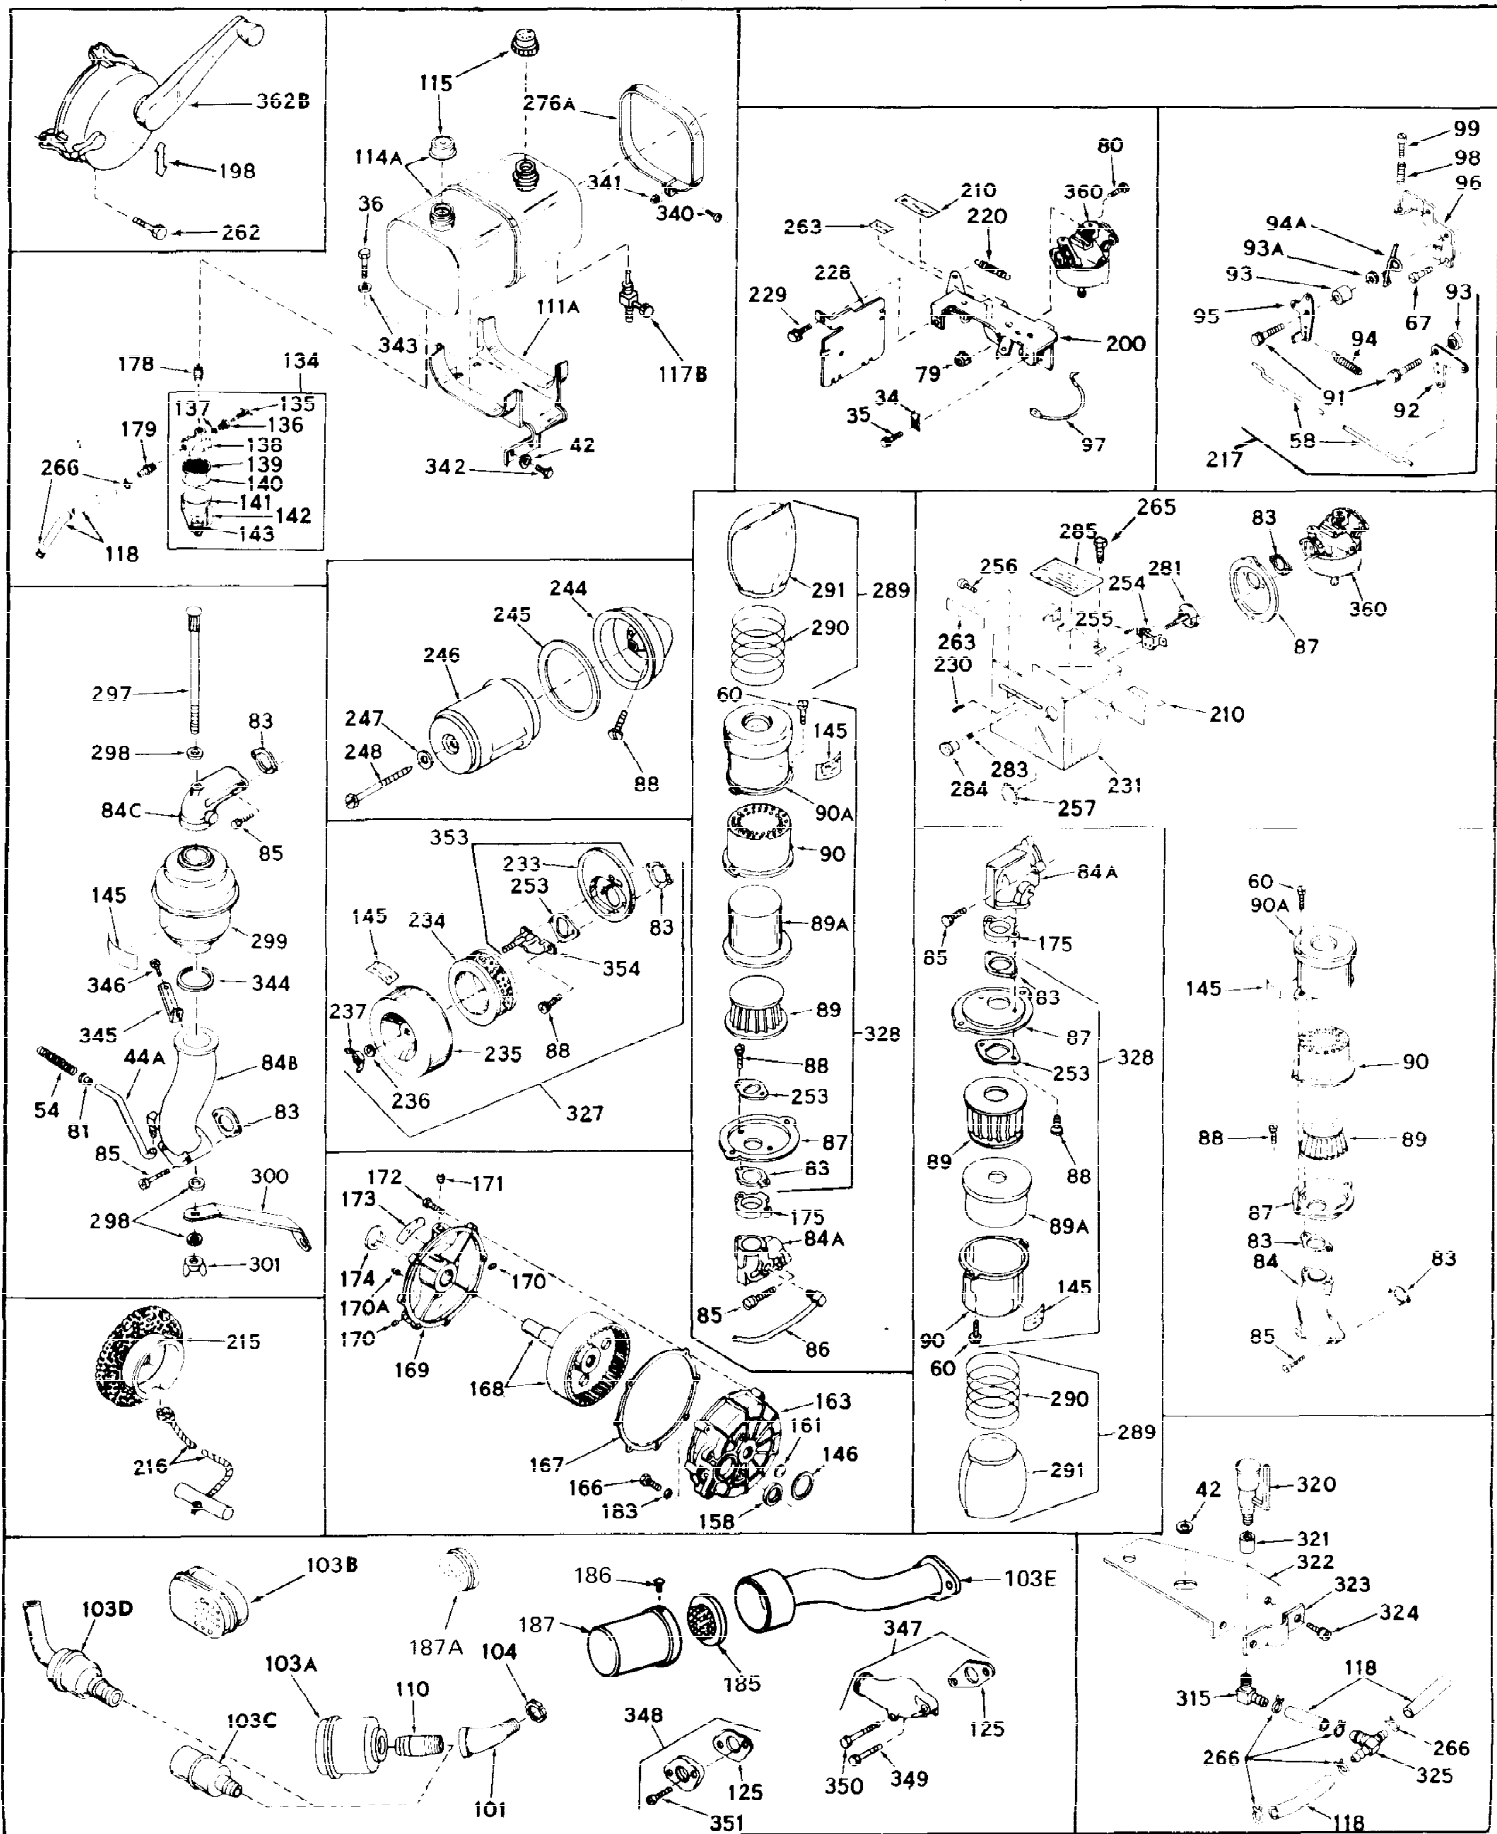

Ref #	Part Number	Qty	Description
34	27793	0	Clip, Conduit
35	28942	0	Screw
36	650694	0	Screw, Hex hd. cap, 5/16-18 x 2
36	650695	0	Screw, Hex hd. cap, 5/16-18 x 2-1/4 (Grade 8
36	650697	0	Screw, Hex hd. cap, 5/16-18 x 2-1/2
42	26073	0	Washer, Connecting rod bolt
54	28819	0	Spring, Fuel line
54	31778	0	Spring, Coil
60	650152	0	Screw
67	650399	0	Screw, Phil. fil. hd. Sems, 10-32 x 5/8
79	29752	0	Nut
80	650572	0	Screw
83	27272	0	Gasket, Air cleaner
85	29786	0	Screw
85	650163	0	Screw, Fil. hd. Sems, 10-32 x 7/8
85	650416	0	Screw, Rd. hd. Sems, 10-32 x 1
85	650605	0	Screw
87	31691	0	Bracket, Air cleaner
88	650521	0	Screw
88	28820	0	Screw
88	650399	0	Screw, Phil. fil. hd. Sems, 10-32 x 5/8
89	30727	0	Element, Air cleaner
90	31692	0	Body, Air cleaner
91	30312	0	Screw, Hex washer hd. Sems, 10-32 x 1/2
97	30831	0	Wire, Ground (Female fitting both ends)
98	28569	0	Spring, Compression
98	32924	0	Spring, Compression
99	29500	0	Screw, Fil. hd. mach., Sems, 8-32 x 3/4
99	650223	0	Screw, Fil. slotted hd. Sems, 8-32 x 5/8
99	650688	0	Screw, Hex hd., 10-32 x 1-5/16" (Drilled
103B	28269	0	Muffler
104	28443	0	Nut, Conduit (1/8" thick)
104	32862	0	Nut, Conduit (1/4" thick)
115	32387A	0	Cap, Fuel filler (Charcoal Plastic) (Spurt
115	33032	0	Cap, Fuel filler (Red Plastic) (Spurt
118	29774	0	Line, Fuel (Braided 8.25")
118	30705	0	Line, Fuel (Braided 16")
118	30962	0	Line, Fuel (Braided 32")
125	27930	0	Gasket, Exhaust
145	31752	0	Decal, Air cleaner
146	28451	0	Gasket, Housing
171	24590	0	Plug, Pipe
200	33110	0	Control Assy., Speed (Remote)
215	28301	0	Pulley, Starter
216	590343	0	Rope & Handle Assy., Starter
220	30826	0	Spring, Extension
228	30820	0	Baffle, Heat
229	28942	0	Screw
230	650257	0	Screw, Pan hd. Sems, 8-32 x 5/16
253	30767	0	Spacer, Air cleaner
255	28820	0	Screw
256	650760	0	Screw
257	31291	0	Plug, Cover
262	29716	0	Screw
265	650701	0	Screw, Hex washer hd. shakeproof,