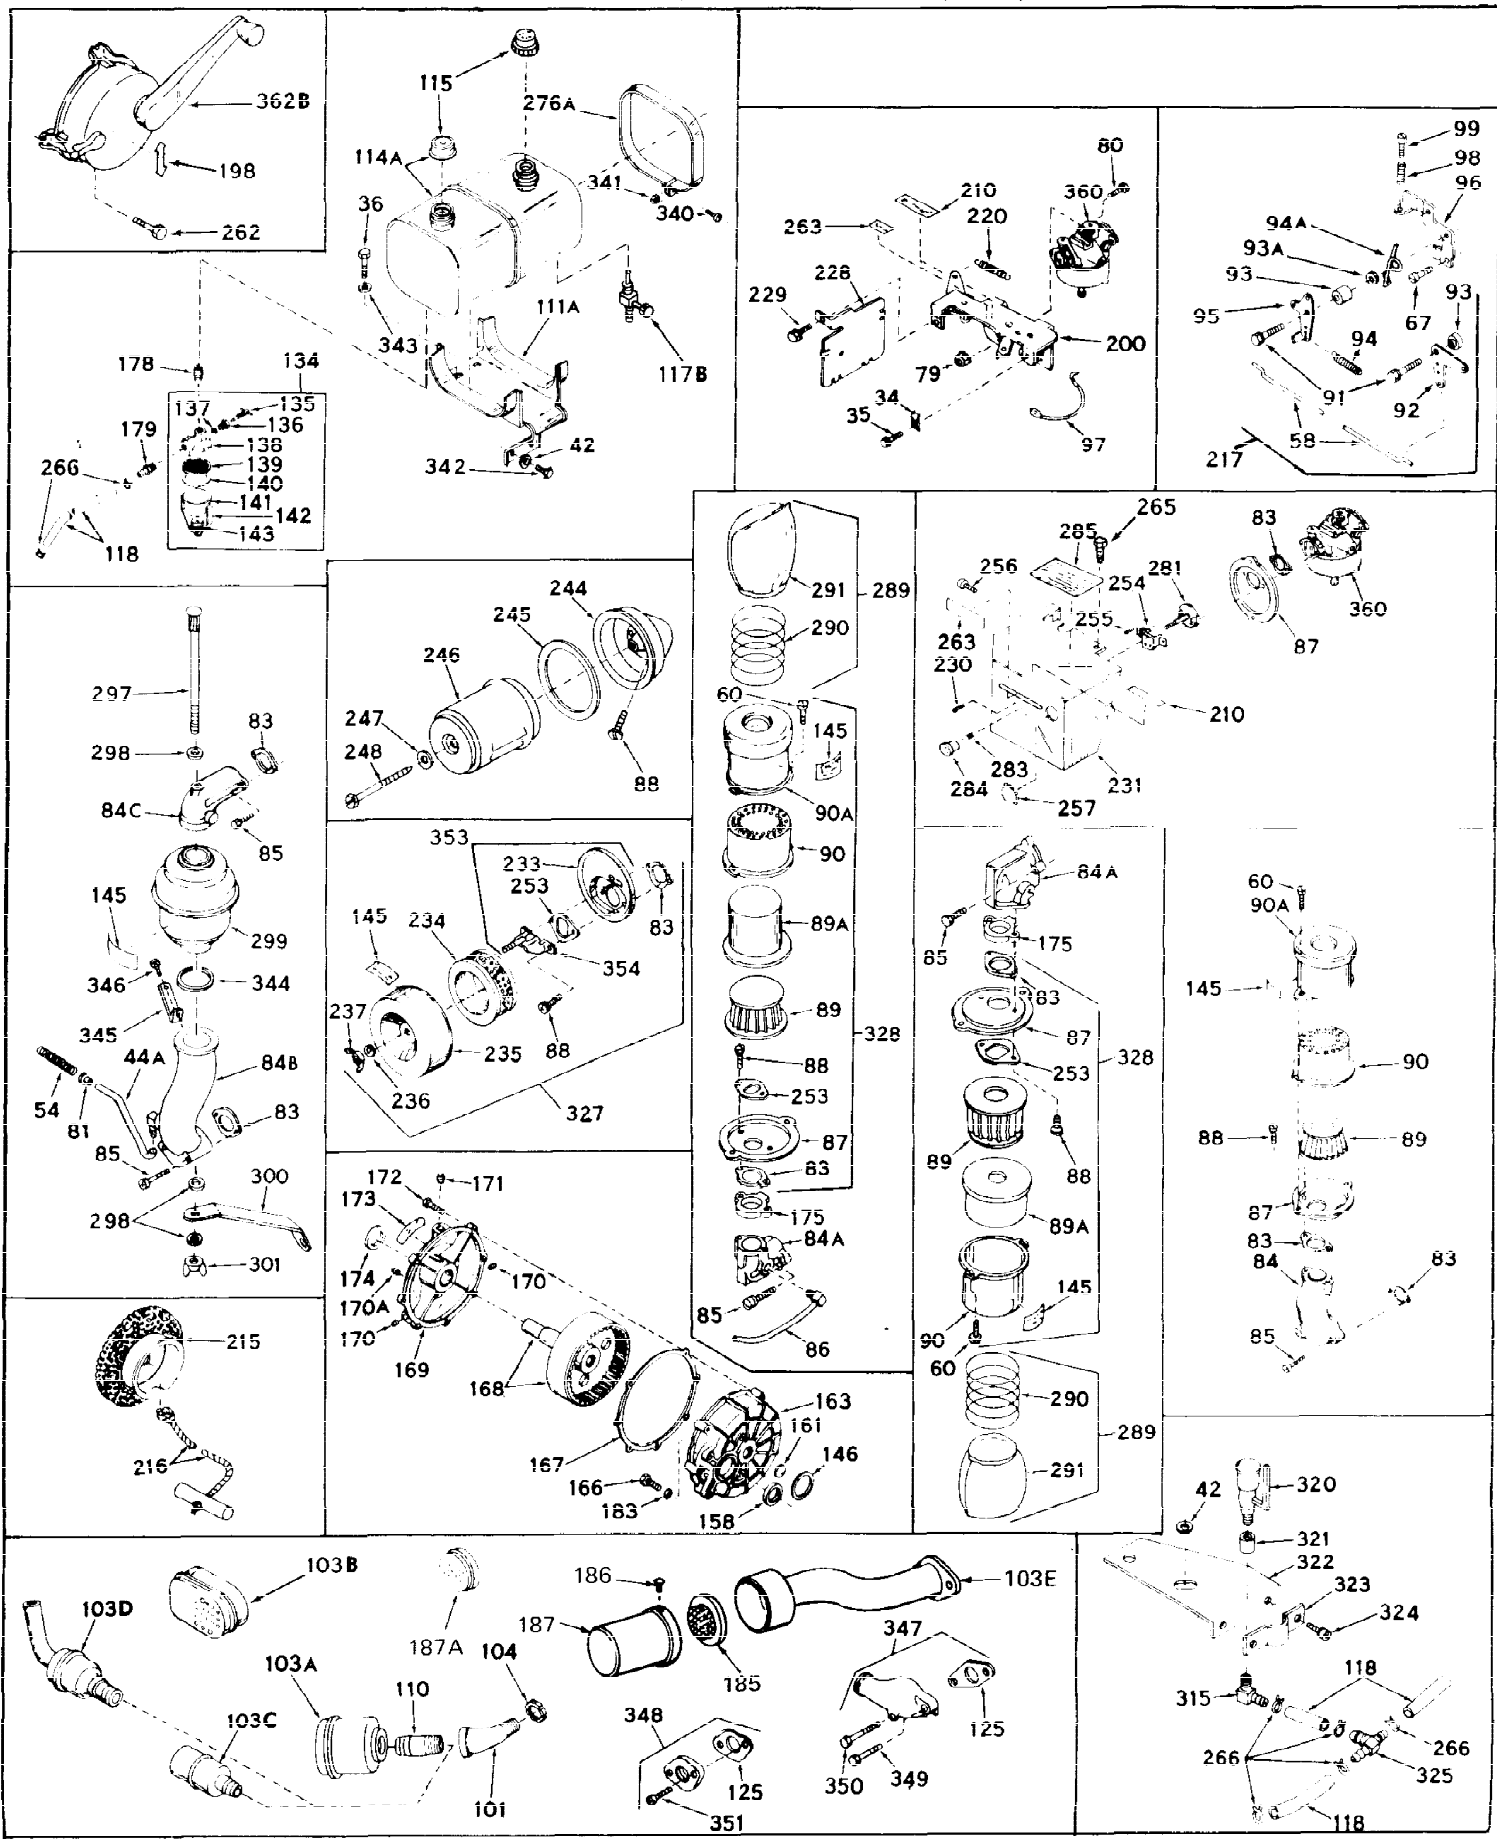

Ref #	Part Number	Qty	Description
34	27793	0	Clip, Conduit
35	28942	0	Screw
36	650694	0	Screw, Hex hd. cap, 5/16-18 x 2
36	650695	0	Screw, Hex hd. cap, 5/16-18 x 2-1/4 (Grade 8
36	650697	0	Screw, Hex hd. cap, 5/16-18 x 2-1/2
42	26073	0	Washer, Connecting rod bolt
54	28819	0	Spring, Fuel line
54	31778	0	Spring, Coil
60	650152	0	Screw
67	650399	0	Screw, Phil. fil. hd. Sems, 10-32 x 5/8
79	29752	0	Nut
80	650572	0	Screw
83	27272	0	Gasket, Air cleaner
85	29786	0	Screw
85	650163	0	Screw, Fil. hd. Sems, 10-32 x 7/8
85	650416	0	Screw, Rd. hd. Sems, 10-32 x 1
85	650605	0	Screw
88	28820	0	Screw
88	650399	0	Screw, Phil. fil. hd. Sems, 10-32 x 5/8
88	650521	0	Screw
89	30727	0	Element, Air cleaner
90	31692	0	Body, Air cleaner
91	30312	0	Screw, Hex washer hd. Sems, 10-32 x 1/2
98	28569	0	Spring, Compression
98	32924	0	Spring, Compression
99	29500	0	Screw, Fil. hd. mach., Sems, 8-32 x 3/4
99	650223	0	Screw, Fil. slotted hd. Sems, 8-32 x 5/8
99	650688	0	Screw, Hex hd., 10-32 x 1-5/16" (Drilled
104	28443	0	Nut, Conduit (1/8" thick)
104	32862	0	Nut, Conduit (1/4" thick)
115	32387A	0	Cap, Fuel filler (Charcoal Plastic) (Spurt
115	33032	0	Cap, Fuel filler (Red Plastic) (Spurt
118	29774	0	Line, Fuel (Braided 8.25")
118	30705	0	Line, Fuel (Braided 16")
118	30962	0	Line, Fuel (Braided 32")
125	27930	0	Gasket, Exhaust
145	31752	0	Decal, Air cleaner
146	28451	0	Gasket, Housing
171	24590	0	Plug, Pipe
215	28301	0	Pulley, Starter
216	590343	0	Rope & Handle Assy., Starter
228	30820	0	Baffle, Heat
229	28942	0	Screw
230	650257	0	Screw, Pan hd. Sems, 8-32 x 5/16
253	30767	0	Spacer, Air cleaner
255	28820	0	Screw
256	650760	0	Screw
257	31291	0	Plug, Cover
262	29716	0	Screw
265	650701	0	Screw, Hex washer hd. shakeproof,
266	26460	0	Clamp, Fuel line
289	730512	0	Kit, Pre-cleaner
290	31667	0	Spring, Pre-cleaner bag
291	31668	0	Bag, Pre-cleaner
327	730128	0	Cleaner Assy., Air