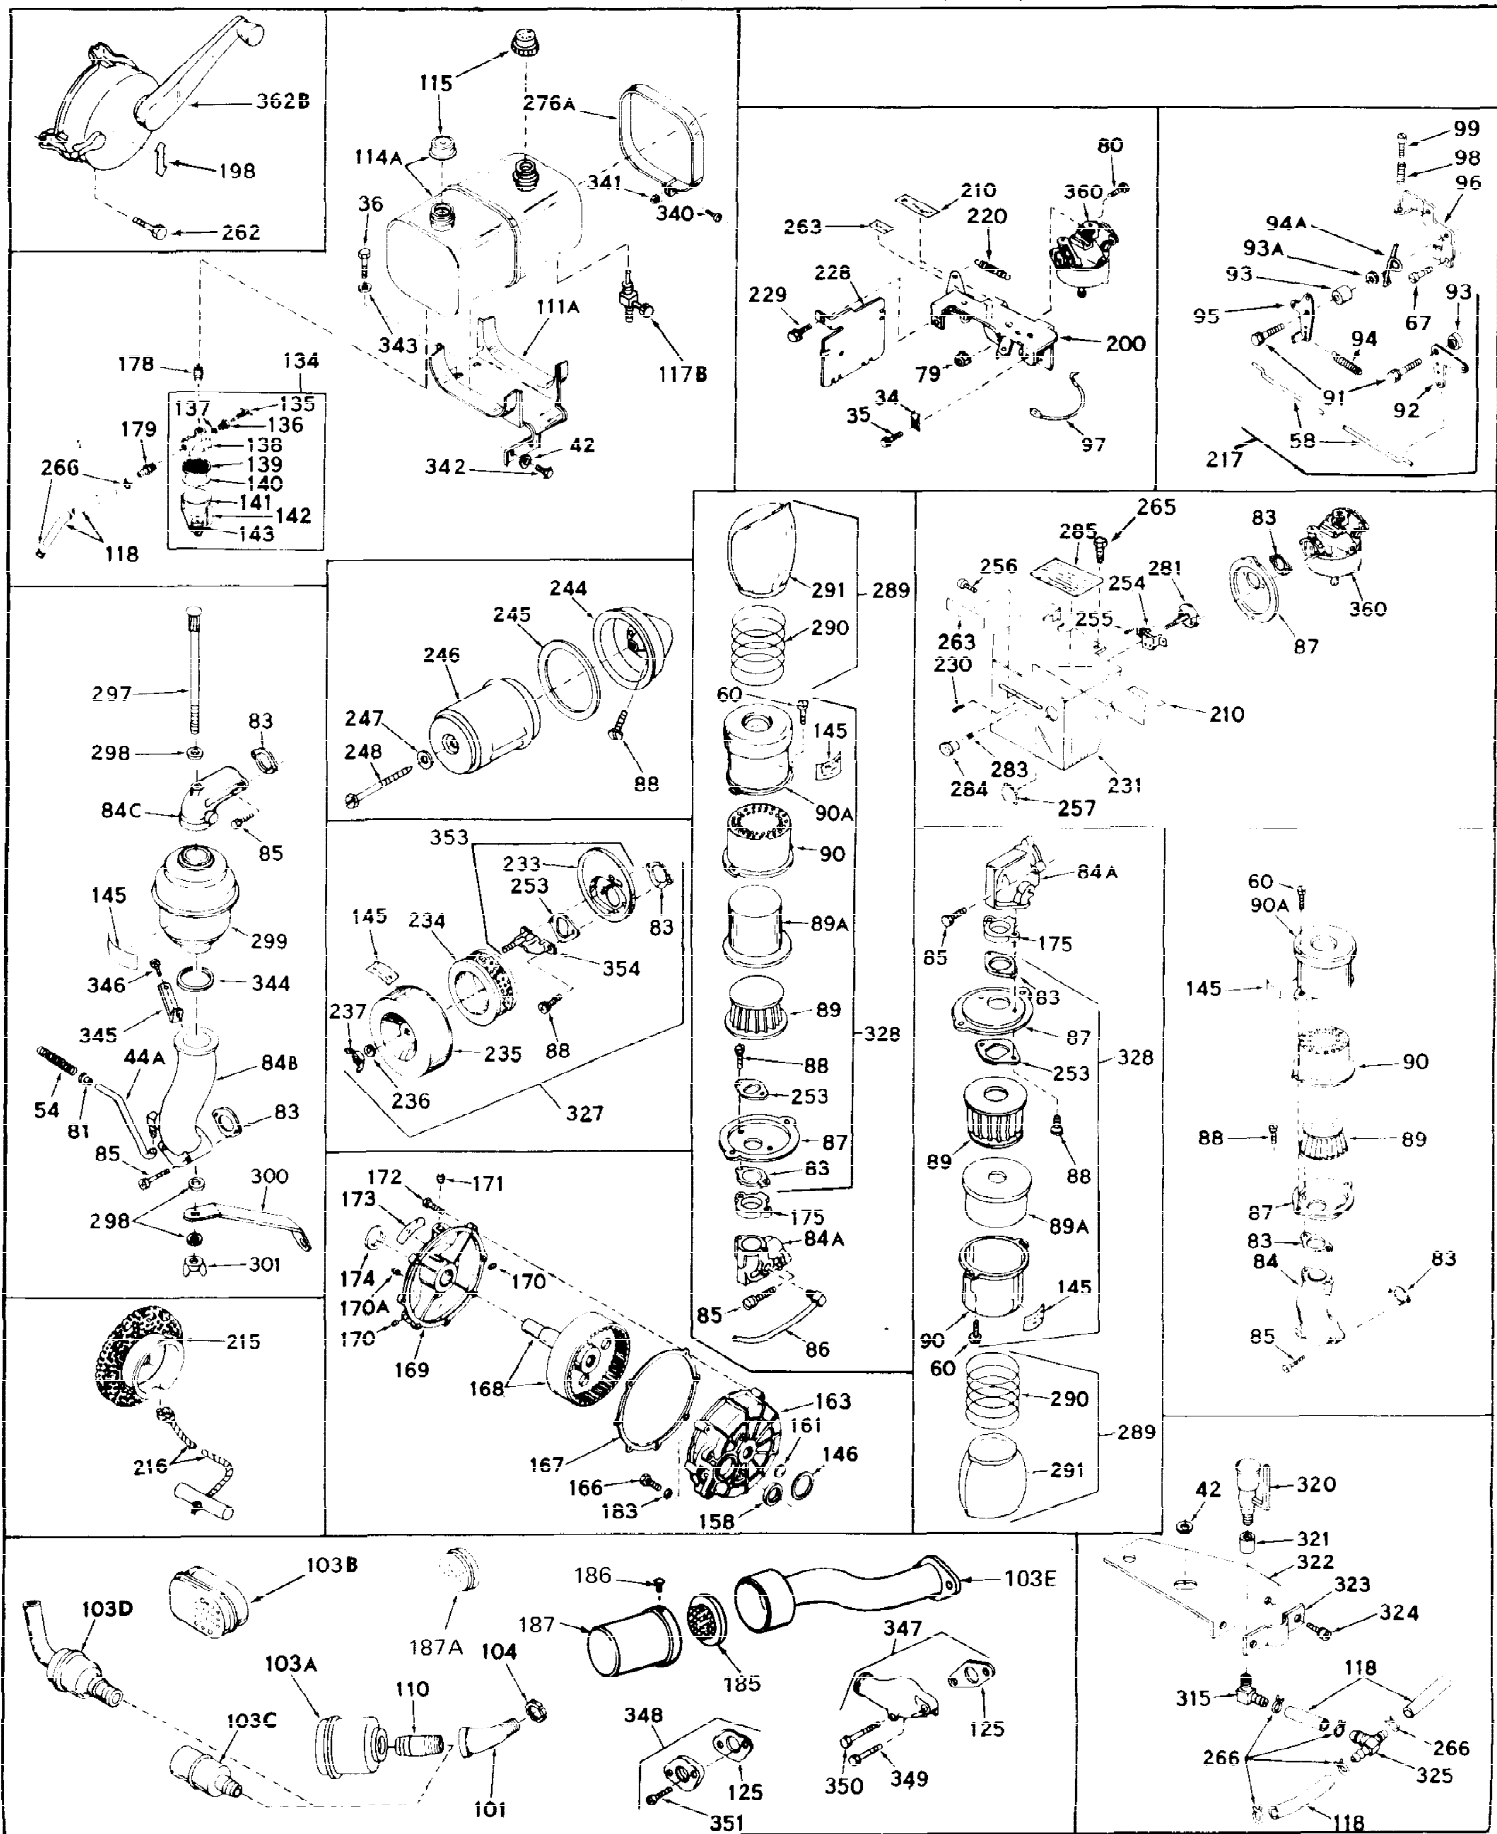

Ref #	Part Number	Qty	Description
34	27793	0	Clip, Conduit
35	28942	0	Screw
36	650694	0	Screw, Hex hd. cap, 5/16-18 x 2
36	650695	0	Screw, Hex hd. cap, 5/16-18 x 2-1/4 (Grade 8
36	650697	0	Screw, Hex hd. cap, 5/16-18 x 2-1/2
42	26073	0	Washer, Connecting rod bolt
54	28819	0	Spring, Fuel line
54	31778	0	Spring, Coil
60	650152	0	Screw
67	650399	0	Screw, Phil. fil. hd. Sems, 10-32 x 5/8
79	29752	0	Nut
80	650572	0	Screw
83	27272	0	Gasket, Air cleaner
85	29786	0	Screw
85	650163	0	Screw, Fil. hd. Sems, 10-32 x 7/8
85	650416	0	Screw, Rd. hd. Sems, 10-32 x 1
85	650605	0	Screw
87	31691	0	Bracket, Air cleaner
88	650521	0	Screw
88	28820	0	Screw
88	650399	0	Screw, Phil. fil. hd. Sems, 10-32 x 5/8
89	30727	0	Element, Air cleaner
90	31692	0	Body, Air cleaner
91	30312	0	Screw, Hex washer hd. Sems, 10-32 x 1/2
98	28569	0	Spring, Compression
98	32924	0	Spring, Compression
99	29500	0	Screw, Fil. hd. mach., Sems, 8-32 x 3/4
99	650223	0	Screw, Fil. slotted hd. Sems, 8-32 x 5/8
99	650688	0	Screw, Hex hd., 10-32 x 1-5/16" (Drilled
104	28443	0	Nut, Conduit (1/8" thick)
104	32862	0	Nut, Conduit (1/4" thick)
115	32387A	0	Cap, Fuel filler (Charcoal Plastic) (Spurt
115	33032	0	Cap, Fuel filler (Red Plastic) (Spurt
118	29774	0	Line, Fuel (Braided 8.25")
118	30705	0	Line, Fuel (Braided 16")
118	30962	0	Line, Fuel (Braided 32")
125	27930	0	Gasket, Exhaust
145	31752	0	Decal, Air cleaner
146	28451	0	Gasket, Housing
171	24590	0	Plug, Pipe
215	28301	0	Pulley, Starter
216	590343	0	Rope & Handle Assy., Starter
228	30820	0	Baffle, Heat
229	28942	0	Screw
230	650257	0	Screw, Pan hd. Sems, 8-32 x 5/16
253	30767	0	Spacer, Air cleaner
255	28820	0	Screw
256	650760	0	Screw
257	31291	0	Plug, Cover
262	29716	0	Screw
265	650701	0	Screw, Hex washer hd. shakeproof,
266	26460	0	Clamp, Fuel line
289	730512	0	Kit, Pre-cleaner
290	31667	0	Spring, Pre-cleaner bag
291	31668	0	Bag, Pre-cleaner