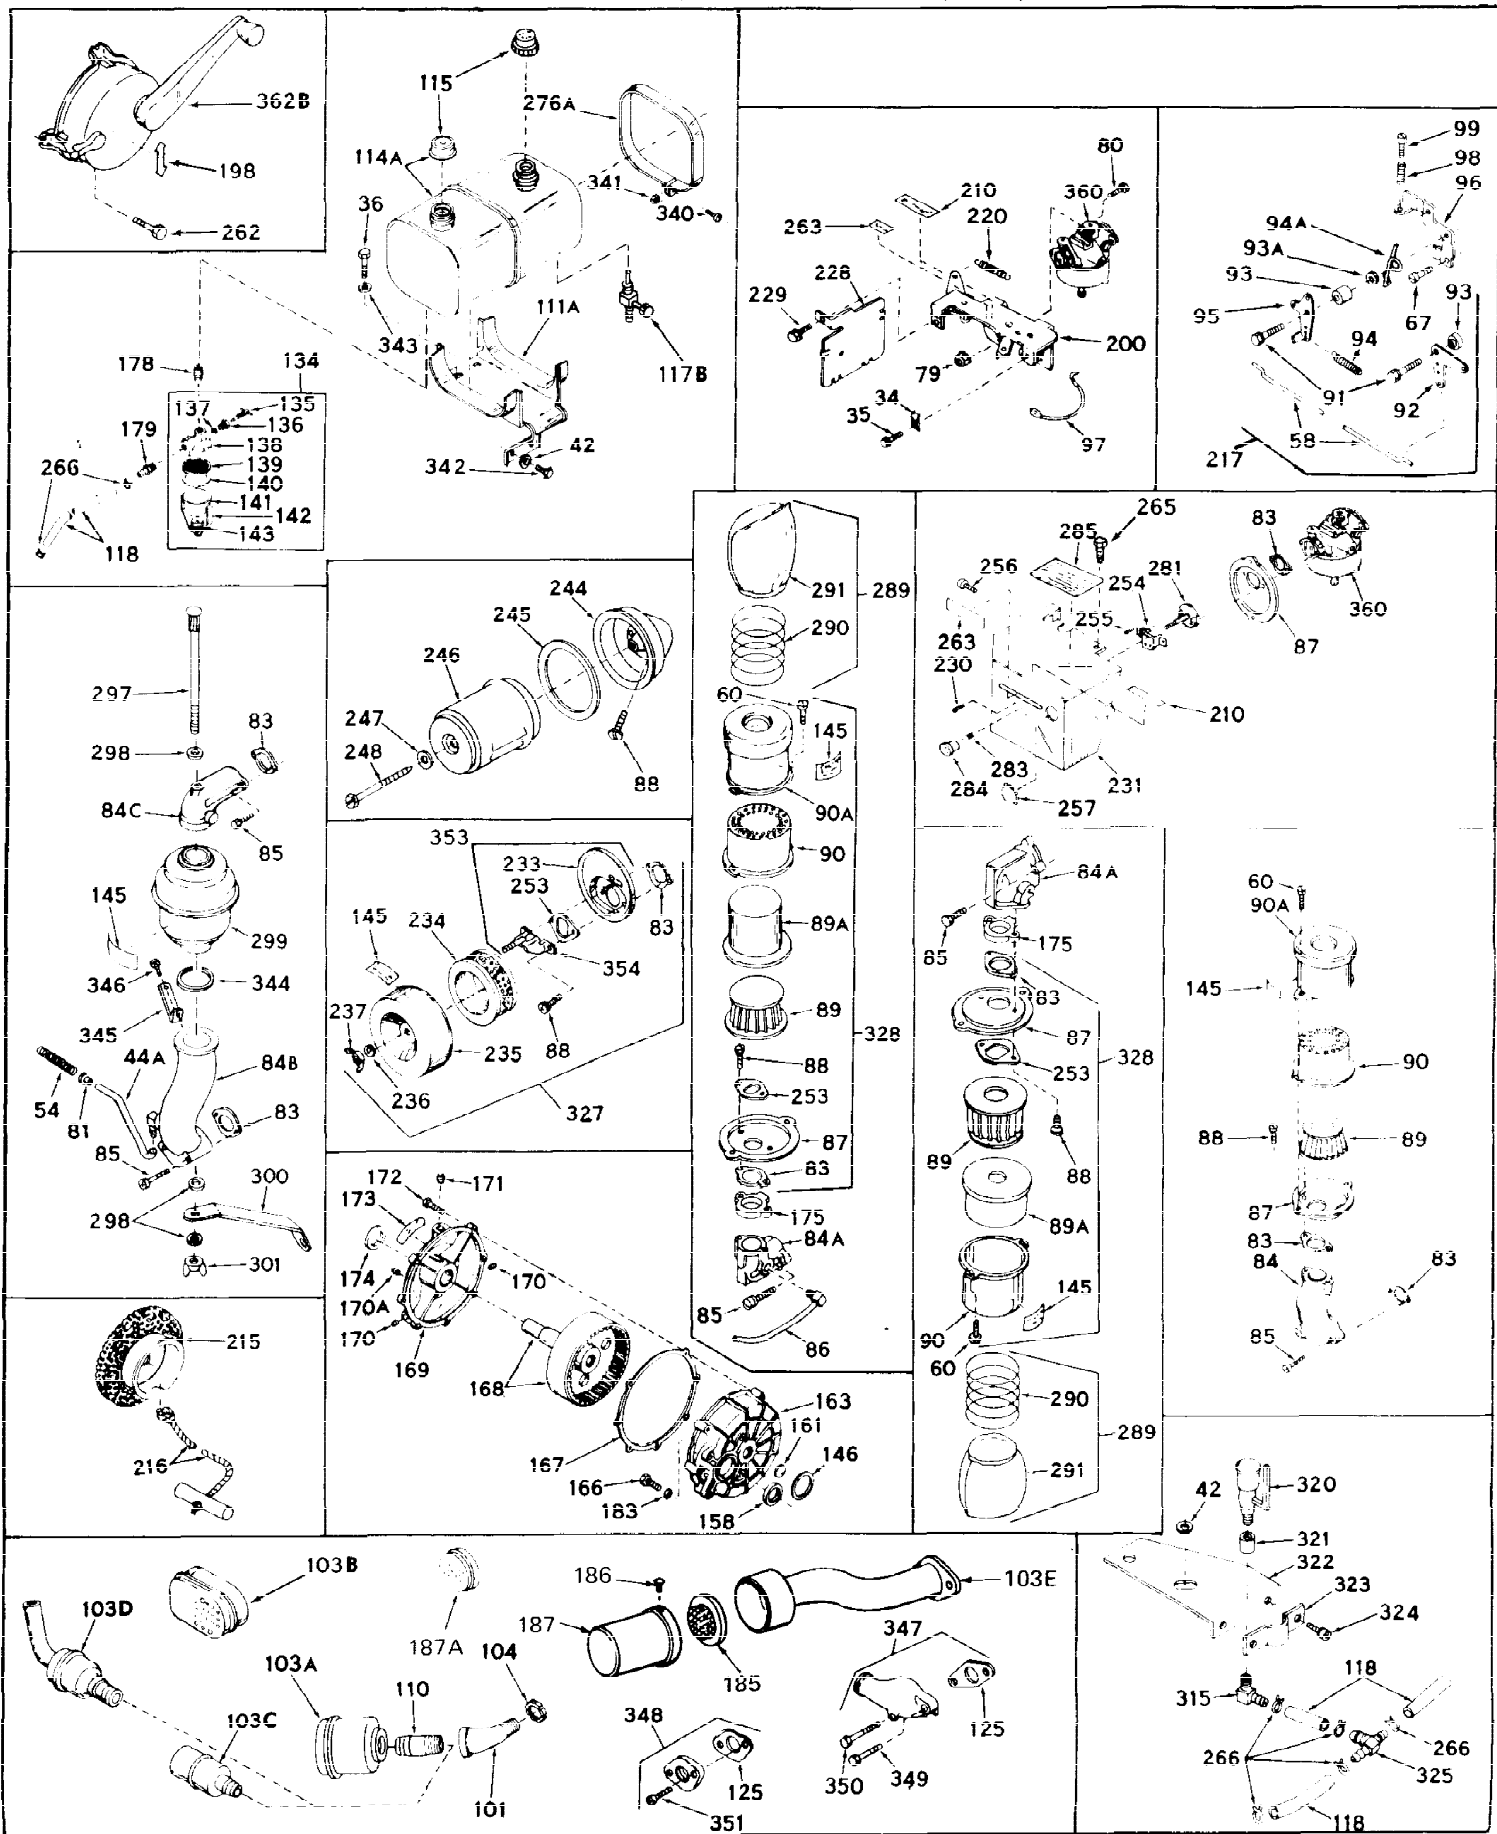

Ref #	Part Number	Qty	Description
34	27793	0	Clip, Conduit
35	28942	0	Screw
36	650694	0	Screw, Hex hd. cap, 5/16-18 x 2
36	650695	0	Screw, Hex hd. cap, 5/16-18 x 2-1/4 (Grade 8
36	650697	0	Screw, Hex hd. cap, 5/16-18 x 2-1/2
42	26073	0	Washer, Connecting rod bolt
54	28819	0	Spring, Fuel line
54	31778	0	Spring, Coil
60	650152	0	Screw
67	650399	0	Screw, Phil. fil. hd. Sems, 10-32 x 5/8
79	29752	0	Nut
80	650572	0	Screw
83	27272	0	Gasket, Air cleaner
85	29786	0	Screw
85	650163	0	Screw, Fil. hd. Sems, 10-32 x 7/8
85	650416	0	Screw, Rd. hd. Sems, 10-32 x 1
85	650605	0	Screw
88	650521	0	Screw
88	28820	0	Screw
88	650399	0	Screw, Phil. fil. hd. Sems, 10-32 x 5/8
91	30312	0	Screw, Hex washer hd. Sems, 10-32 x 1/2
97	28468	0	Wire, Ground (Female fitting both ends)
98	28569	0	Spring, Compression
98	32924	0	Spring, Compression
99	29500	0	Screw, Fil. hd. mach., Sems, 8-32 x 3/4
99	650223	0	Screw, Fil. slotted hd. Sems, 8-32 x 5/8
99	650688	0	Screw, Hex hd., 10-32 x 1-5/16" (Drilled
104	28443	0	Nut, Conduit (1/8" thick)
104	32862	0	Nut, Conduit (1/4" thick)
115	32387A	0	Cap, Fuel filler (Charcoal Plastic) (Spurt
115	33032	0	Cap, Fuel filler (Red Plastic) (Spurt
118	29774	0	Line, Fuel (Braided 8.25")
118	30705	0	Line, Fuel (Braided 16")
118	30962	0	Line, Fuel (Braided 32")
125	27930	0	Gasket, Exhaust
146	28451	0	Gasket, Housing
171	24590	0	Plug, Pipe
200	33109	0	Control Assy., Speed (Manual)
210	31323	0	Decal, Control
215	28301	0	Pulley, Starter
216	590343	0	Rope & Handle Assy., Starter
220	30826	0	Spring, Extension
228	30820	0	Baffle, Heat
229	28942	0	Screw
230	650257	0	Screw, Pan hd. Sems, 8-32 x 5/16
231	32396	0	Cover, Carburetor
253	30767	0	Spacer, Air cleaner
254	32398	0	Bracket, Choke
255	28820	0	Screw
256	650760	0	Screw
257	31291	0	Plug, Cover
262	29716	0	Screw
263	31683	0	Decal, Choke
265	650701	0	Screw, Hex washer hd. shakeproof,
266	26460	0	Clamp, Fuel line