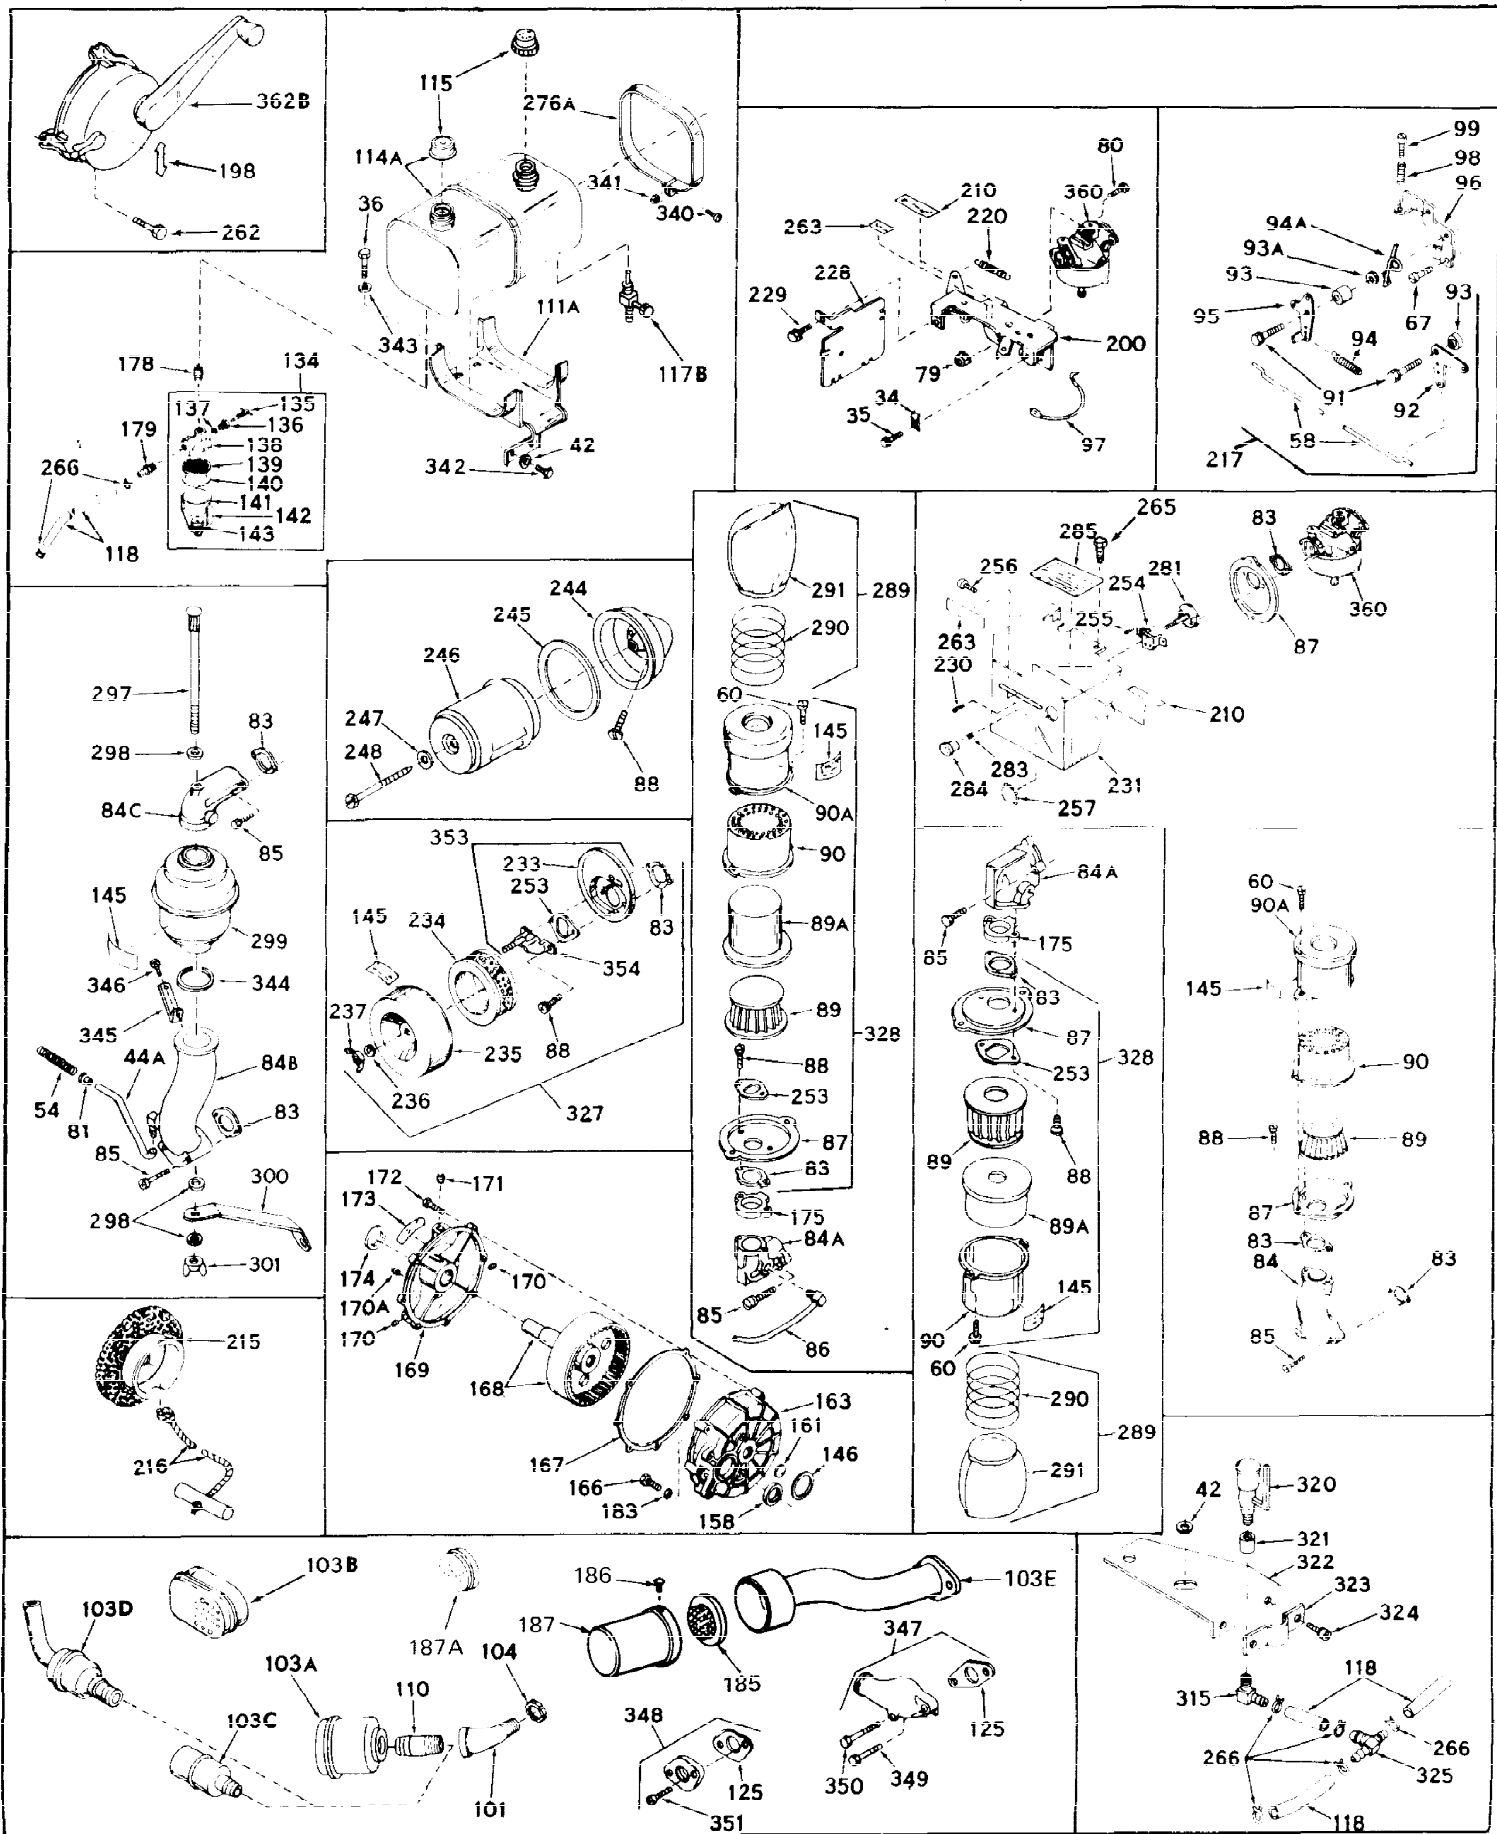

Ref #	Part Number	Qty	Description
34	27793	0	Clip, Conduit
35	28942	0	Screw
36	650694	0	Screw, Hex hd. cap, 5/16-18 x 2
36	650695	0	Screw, Hex hd. cap, 5/16-18 x 2-1/4 (Grade 8
36	650697	0	Screw, Hex hd. cap, 5/16-18 x 2-1/2
42	26073	0	Washer, Connecting rod bolt
54	28819	0	Spring, Fuel line
54	31778	0	Spring, Coil
58	31879	0	Link, Governor lever to bellcrank
60	650152	0	Screw
67	650399	0	Screw, Phil. fil. hd. Sems, 10-32 x 5/8
79	29752	0	Nut
80	650572	0	Screw
83	27272	0	Gasket, Air cleaner
85	29786	0	Screw
85	650163	0	Screw, Fil. hd. Sems, 10-32 x 7/8
85	650416	0	Screw, Rd. hd. Sems, 10-32 x 1
85	650605	0	Screw
87	31691	0	Bracket, Air cleaner
88	650399	0	Screw, Phil. fil. hd. Sems, 10-32 x 5/8
88	650521	0	Screw
88	28820	0	Screw
89	30727	0	Element, Air cleaner
90A	31715	0	Body, Air cleaner
91	30312	0	Screw, Hex washer hd. Sems, 10-32 x 1/2
92	30712	0	Lever, Bellcrank
93	29530	0	Bushing, Lever
93A	28562	0	Bushing, Lever
94	30202	0	Spring, Extension
95	30201A	0	Lever, Speed control
96	30199A	0	Bracket, Speed control
98	28569	0	Spring, Compression
98	32924	0	Spring, Compression
99	29500	0	Screw, Fil. hd. mach., Sems, 8-32 x 3/4
99	650223	0	Screw, Fil. slotted hd. Sems, 8-32 x 5/8
99	650688	0	Screw, Hex hd., 10-32 x 1-5/16" (Drilled
101	30209	0	Elbow, Exhaust (45°)
101	32394	0	Elbow, Exhaust (90°)
103C	31287	0	Muffler
104	28443	0	Nut, Conduit (1/8" thick)
104	32862	0	Nut, Conduit (1/4" thick)
110	31913	0	Nipple, Pipe (3")
115	32387A	0	Cap, Fuel filler (Charcoal Plastic) (Spurt
115	33032	0	Cap, Fuel filler (Red Plastic) (Spurt
118	29774	0	Line, Fuel (Braided 8.25")
118	30705	0	Line, Fuel (Braided 16")
118	30962	0	Line, Fuel (Braided 32")
125	27930	0	Gasket, Exhaust
145	31752	0	Decal, Air cleaner
146	28451	0	Gasket, Housing
171	24590	0	Plug, Pipe
215	28301	0	Pulley, Starter
216	590343	0	Rope & Handle Assy., Starter
228	30820	0	Baffle, Heat
229	28942	0	Screw