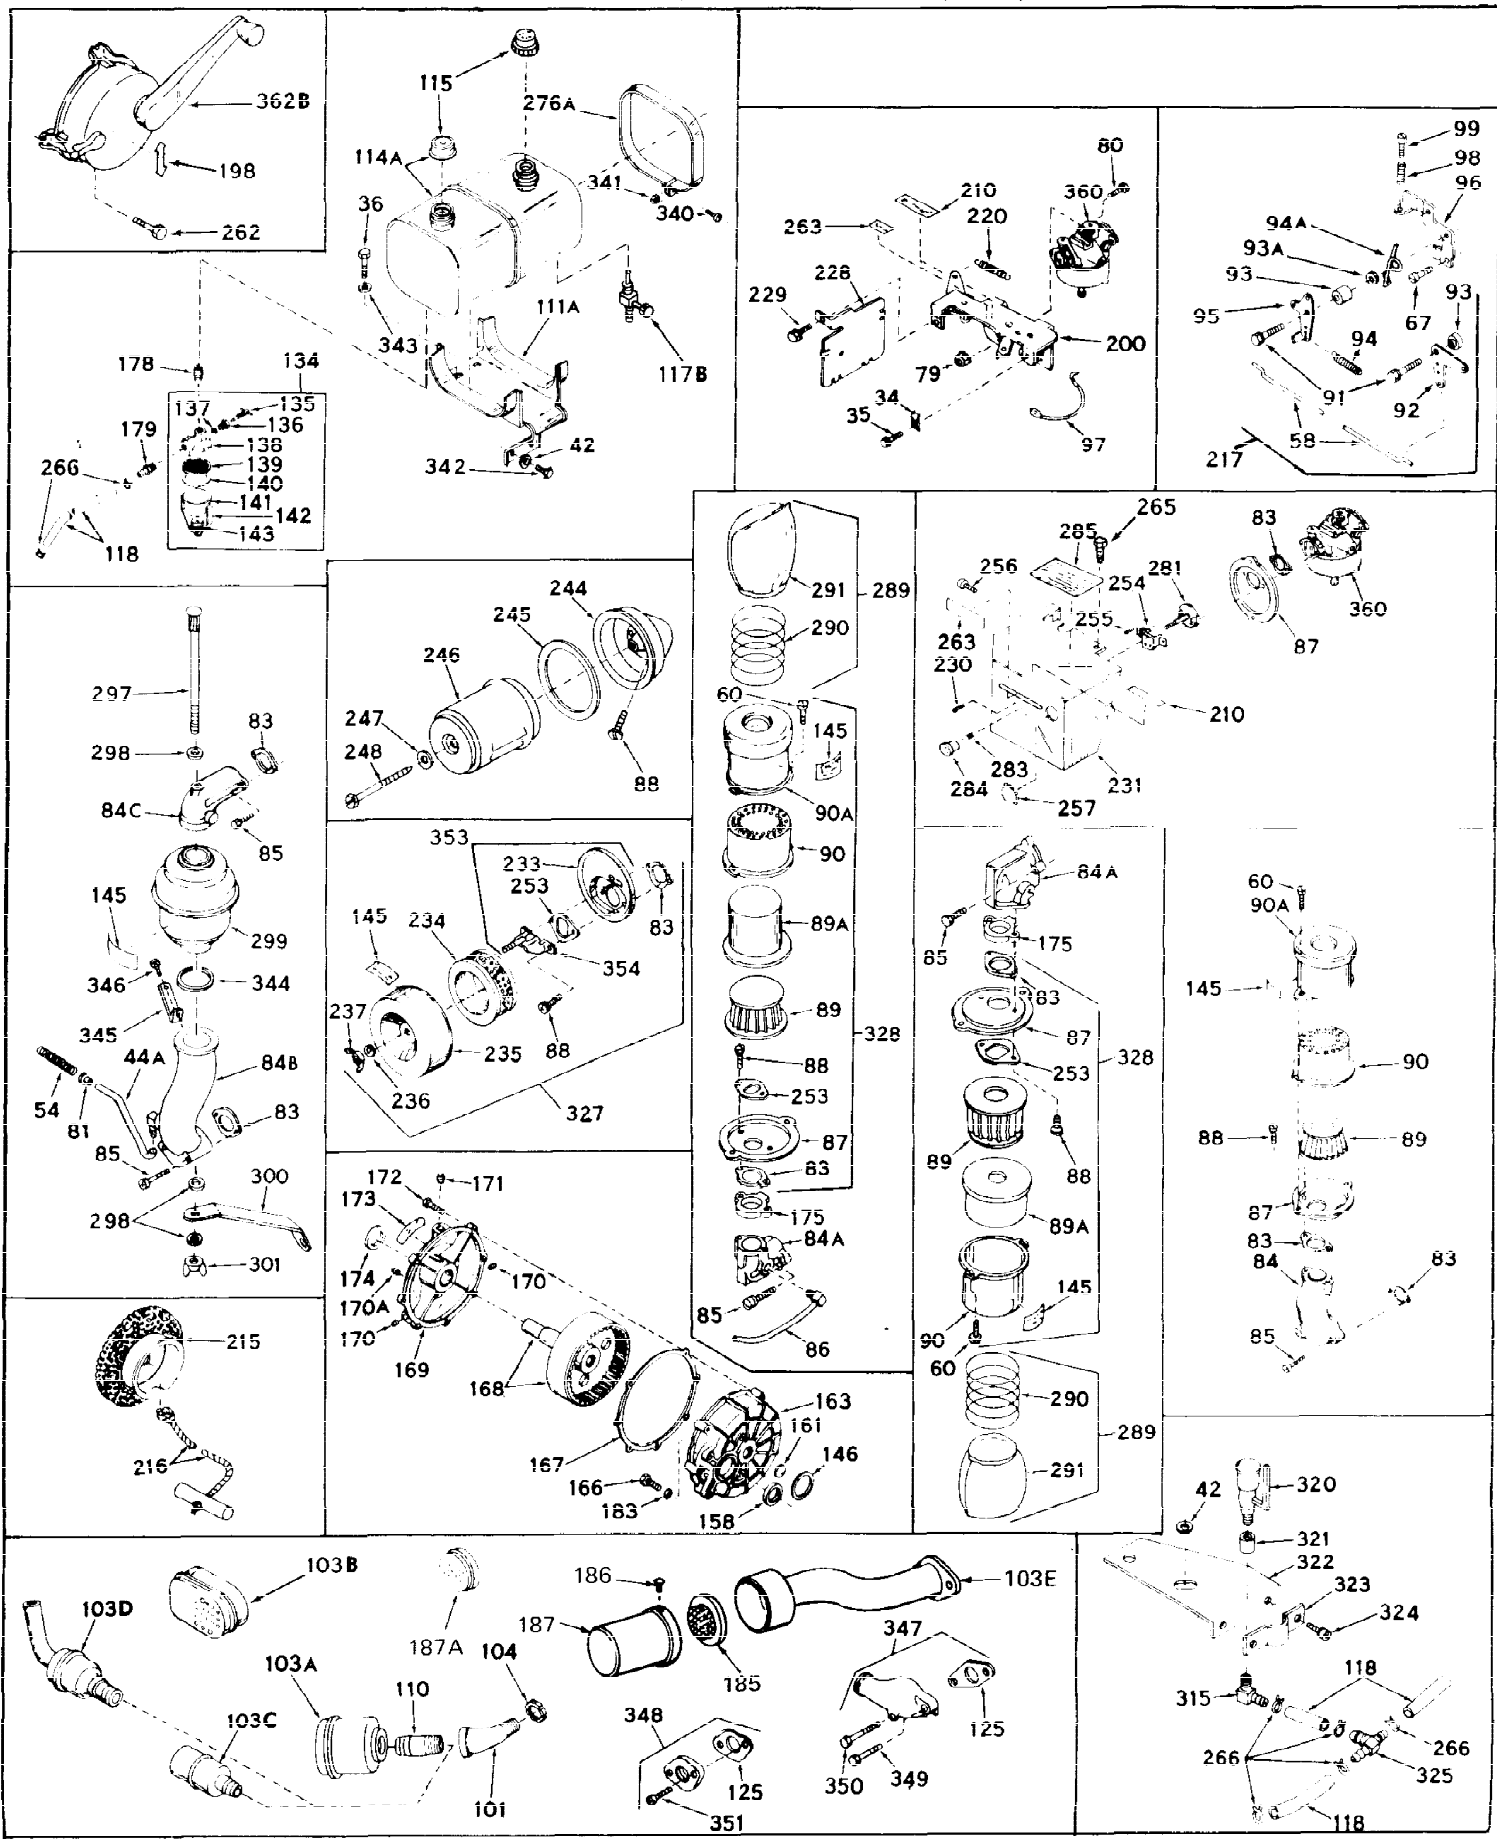

Ref #	Part Number	Qty	Description
34	27793	0	Clip, Conduit
35	28942	0	Screw
36	650694	0	Screw, Hex hd. cap, 5/16-18 x 2
36	650695	0	Screw, Hex hd. cap, 5/16-18 x 2-1/4 (Grade 8
36	650697	0	Screw, Hex hd. cap, 5/16-18 x 2-1/2
42	26073	0	Washer, Connecting rod bolt
44A	32447	0	Tube, Breather
54	28819	0	Spring, Fuel line
54	31778	0	Spring, Coil
60	650152	0	Screw
67	650399	0	Screw, Phil. fil. hd. Sems, 10-32 x 5/8
79	29752	0	Nut
80	650572	0	Screw
83	27272	0	Gasket, Air cleaner
85	29786	0	Screw
85	650163	0	Screw, Fil. hd. Sems, 10-32 x 7/8
85	650416	0	Screw, Rd. hd. Sems, 10-32 x 1
85	650605	0	Screw
87	31691	0	Bracket, Air cleaner
88	650521	0	Screw
88	28820	0	Screw
88	650399	0	Screw, Phil. fil. hd. Sems, 10-32 x 5/8
89	30727	0	Element, Air cleaner
90	31692	0	Body, Air cleaner
91	30312	0	Screw, Hex washer hd. Sems, 10-32 x 1/2
98	28569	0	Spring, Compression
98	32924	0	Spring, Compression
99	29500	0	Screw, Fil. hd. mach., Sems, 8-32 x 3/4
99	650223	0	Screw, Fil. slotted hd. Sems, 8-32 x 5/8
99	650688	0	Screw, Hex hd., 10-32 x 1-5/16" (Drilled
104	28443	0	Nut, Conduit (1/8" thick)
104	32862	0	Nut, Conduit (1/4" thick)
115	32387A	0	Cap, Fuel filler (Charcoal Plastic) (Spurt
115	33032	0	Cap, Fuel filler (Red Plastic) (Spurt
118	29774	0	Line, Fuel (Braided 8.25")
118	30705	0	Line, Fuel (Braided 16")
118	30962	0	Line, Fuel (Braided 32")
125	27930	0	Gasket, Exhaust
145	31752	0	Decal, Air cleaner
146	28451	0	Gasket, Housing
171	24590	0	Plug, Pipe
215	28301	0	Pulley, Starter
216	590343	0	Rope & Handle Assy., Starter
228	30820	0	Baffle, Heat
229	28942	0	Screw
230	650257	0	Screw, Pan hd. Sems, 8-32 x 5/16
253	30767	0	Spacer, Air cleaner
255	28820	0	Screw
256	650760	0	Screw
257	31291	0	Plug, Cover
262	29716	0	Screw
265	650701	0	Screw, Hex washer hd. shakeproof,
266	26460	0	Clamp, Fuel line
289	730512	0	Kit, Pre-cleaner
290	31667	0	Spring, Pre-cleaner bag