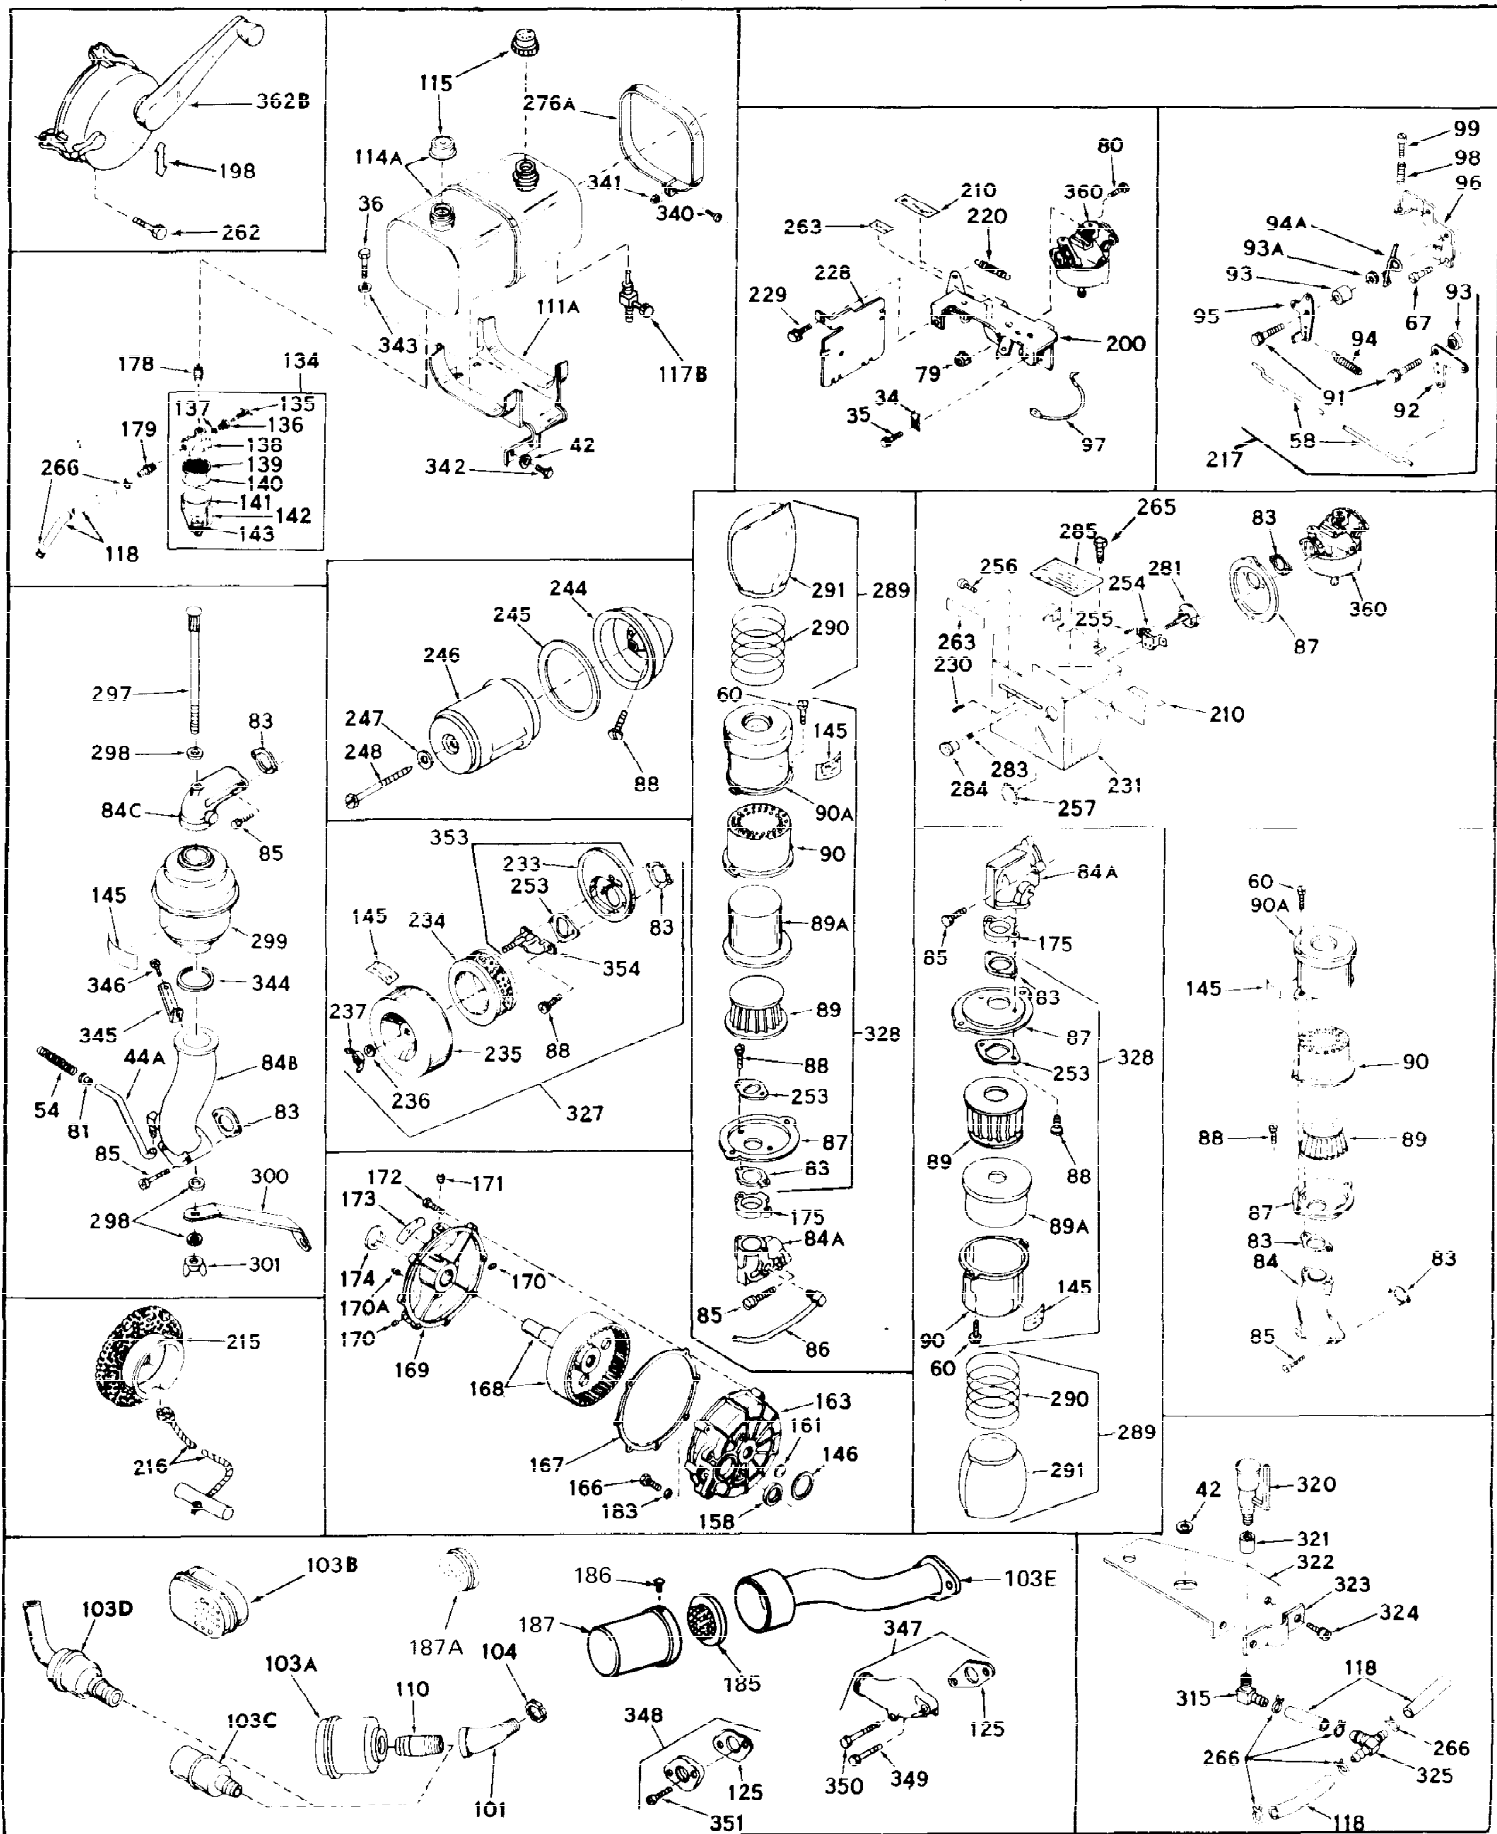

Ref #	Part Number	Qty	Description
34	27793	0	Clip, Conduit
35	28942	0	Screw
36	650694	0	Screw, Hex hd. cap, 5/16-18 x 2
36	650695	0	Screw, Hex hd. cap, 5/16-18 x 2-1/4 (Grade 8
36	650697	0	Screw, Hex hd. cap, 5/16-18 x 2-1/2
42	26073	0	Washer, Connecting rod bolt
54	28819	0	Spring, Fuel line
54	31778	0	Spring, Coil
60	650152	0	Screw
67	650399	0	Screw, Phil. fil. hd. Sems, 10-32 x 5/8
79	29752	0	Nut
80	650572	0	Screw
83	27272	0	Gasket, Air cleaner
85	29786	0	Screw
85	650163	0	Screw, Fil. hd. Sems, 10-32 x 7/8
85	650416	0	Screw, Rd. hd. Sems, 10-32 x 1
85	650605	0	Screw
87	31691	0	Bracket, Air cleaner
88	650521	0	Screw
88	28820	0	Screw
88	650399	0	Screw, Phil. fil. hd. Sems, 10-32 x 5/8
89A	31700	0	Element, Air cleaner
90	31692	0	Body, Air cleaner
91	30312	0	Screw, Hex washer hd. Sems, 10-32 x 1/2
98	28569	0	Spring, Compression
98	32924	0	Spring, Compression
99	29500	0	Screw, Fil. hd. mach., Sems, 8-32 x 3/4
99	650223	0	Screw, Fil. slotted hd. Sems, 8-32 x 5/8
99	650688	0	Screw, Hex hd., 10-32 x 1-5/16" (Drilled
104	28443	0	Nut, Conduit (1/8" thick)
104	32862	0	Nut, Conduit (1/4" thick)
115	32387A	0	Cap, Fuel filler (Charcoal Plastic) (Spurt
115	33032	0	Cap, Fuel filler (Red Plastic) (Spurt
118	29774	0	Line, Fuel (Braided 8.25")
118	30705	0	Line, Fuel (Braided 16")
118	30962	0	Line, Fuel (Braided 32")
125	27930	0	Gasket, Exhaust
145	31871	0	Decal, Air cleaner
146	28451	0	Gasket, Housing
171	24590	0	Plug, Pipe
215	28301	0	Pulley, Starter
216	590343	0	Rope & Handle Assy., Starter
228	30820	0	Baffle, Heat
229	28942	0	Screw
230	650257	0	Screw, Pan hd. Sems, 8-32 x 5/16
253	30767	0	Spacer, Air cleaner
255	28820	0	Screw
256	650760	0	Screw
257	31291	0	Plug, Cover
262	29716	0	Screw
265	650701	0	Screw, Hex washer hd. shakeproof,
266	26460	0	Clamp, Fuel line
289	730512	0	Kit, Pre-cleaner
290	31667	0	Spring, Pre-cleaner bag
291	31668	0	Bag, Pre-cleaner