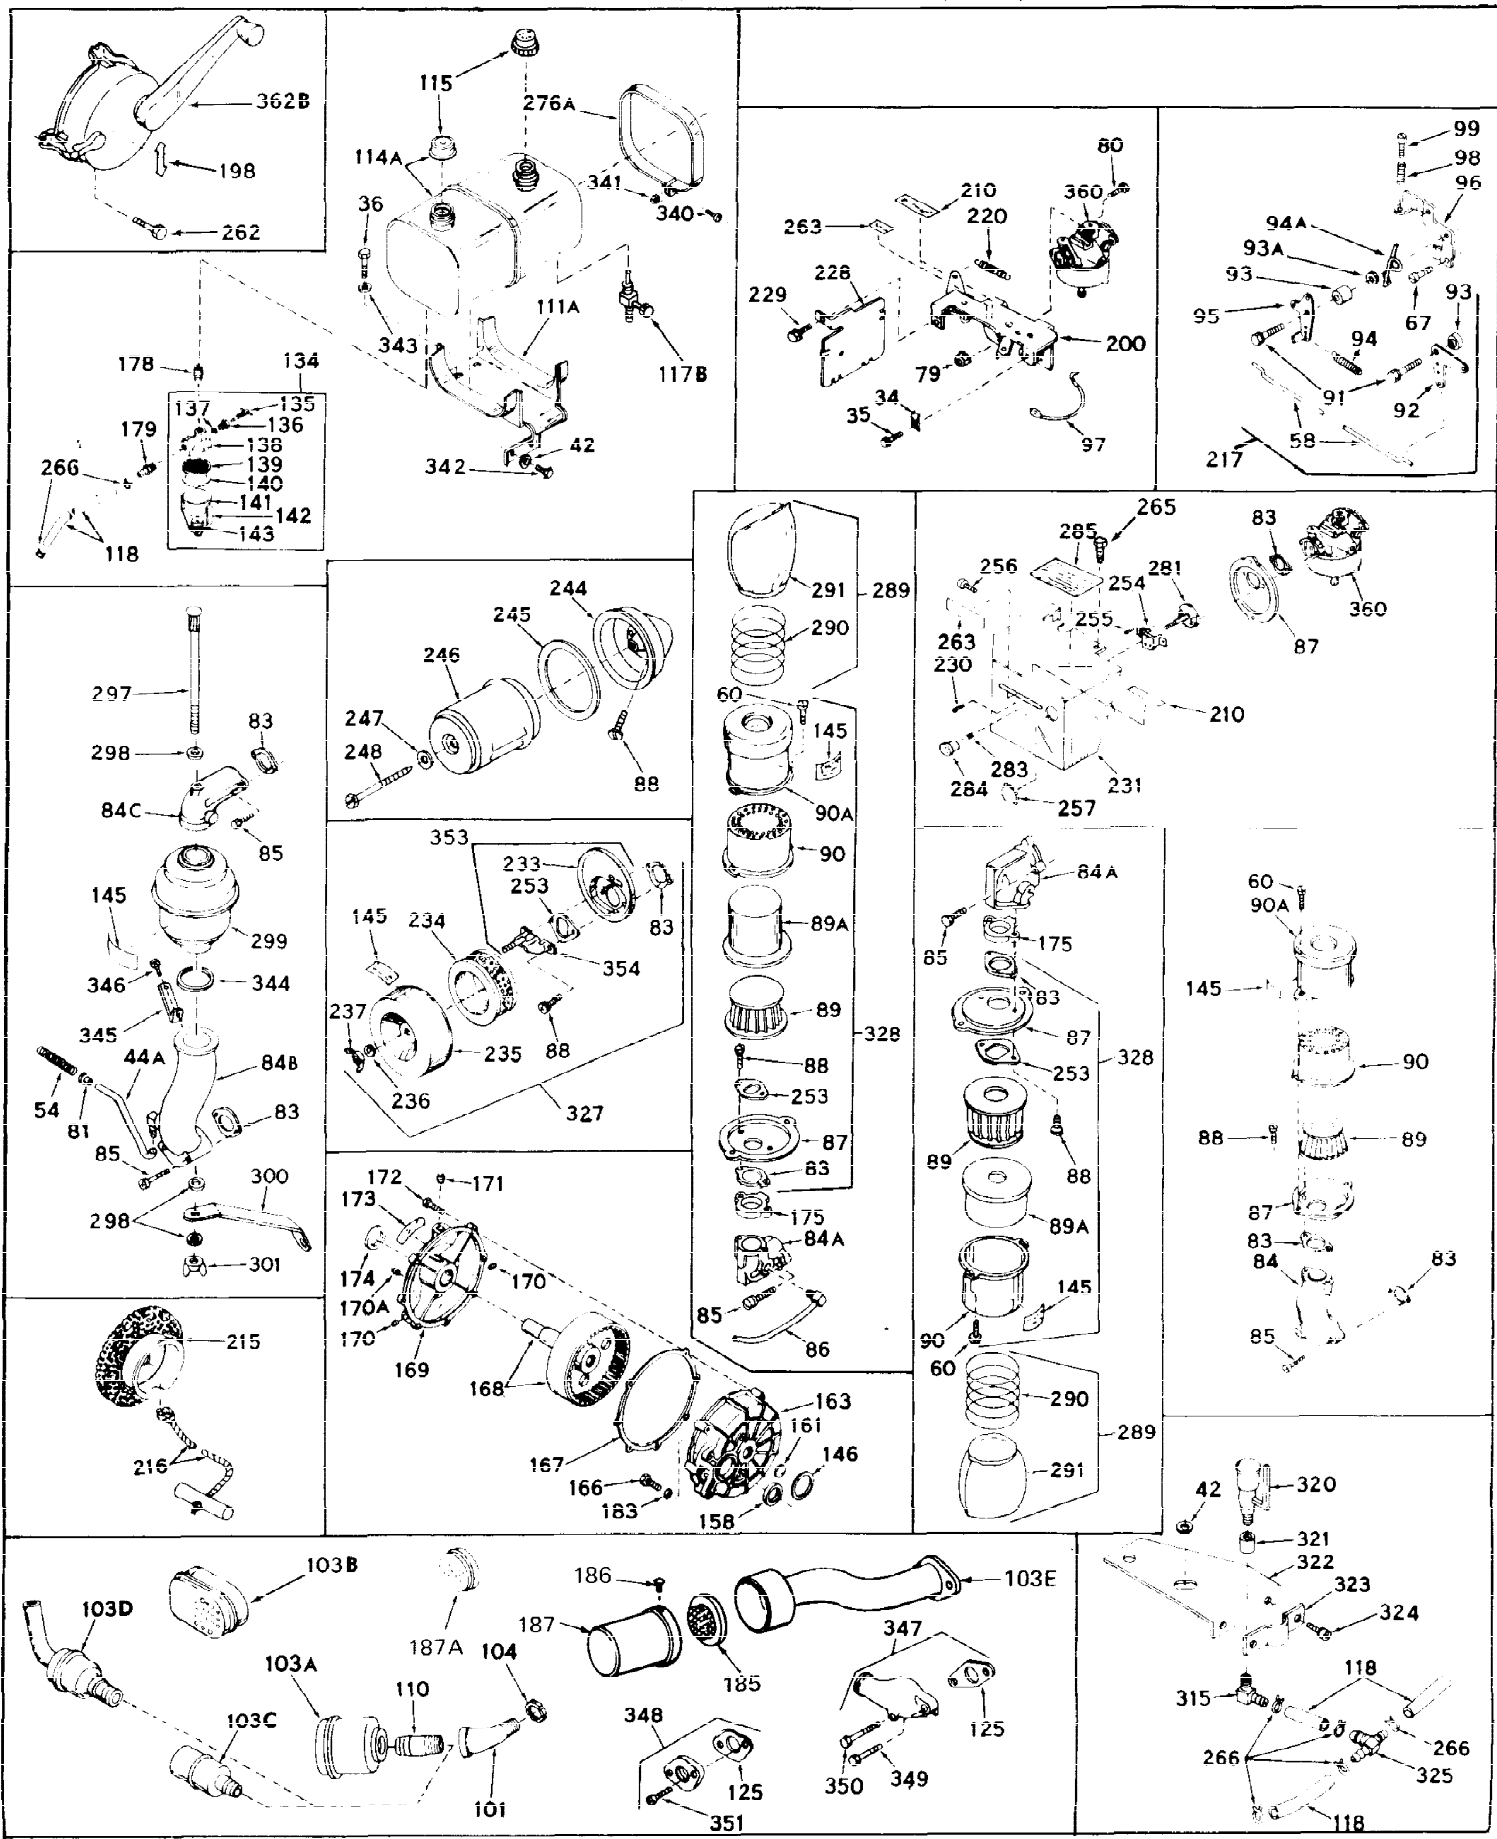

Ref #	Part Number	Qty	Description
34	27793	0	Clip, Conduit
35	28942	0	Screw
36	650694	0	Screw, Hex hd. cap, 5/16-18 x 2
36	650695	0	Screw, Hex hd. cap, 5/16-18 x 2-1/4 (Grade 8
36	650697	0	Screw, Hex hd. cap, 5/16-18 x 2-1/2
42	26073	0	Washer, Connecting rod bolt
44A	32447	0	Tube, Breather
54	28819	0	Spring, Fuel line
54	31778	0	Spring, Coil
60	650152	0	Screw
67	650399	0	Screw, Phil. fil. hd. Sems, 10-32 x 5/8
79	29752	0	Nut
80	650572	0	Screw
81	32446	0	Grommet, Breather tube
83	27272	0	Gasket, Air cleaner
85	29786	0	Screw
85	650163	0	Screw, Fil. hd. Sems, 10-32 x 7/8
85	650416	0	Screw, Rd. hd. Sems, 10-32 x 1
85	650605	0	Screw
87	31708	0	Bracket, Air cleaner
88	650399	0	Screw, Phil. fil. hd. Sems, 10-32 x 5/8
88	650521	0	Screw
88	28820	0	Screw
89A	31700	0	Element, Air cleaner
90	31692	0	Body, Air cleaner
91	30312	0	Screw, Hex washer hd. Sems, 10-32 x 1/2
98	28569	0	Spring, Compression
98	32924	0	Spring, Compression
99	29500	0	Screw, Fil. hd. mach., Sems, 8-32 x 3/4
99	650223	0	Screw, Fil. slotted hd. Sems, 8-32 x 5/8
99	650688	0	Screw, Hex hd., 10-32 x 1-5/16" (Drilled
101	32394	0	Elbow, Exhaust (90')
104	28443	0	Nut, Conduit (1/8" thick)
104	32862	0	Nut, Conduit (1/4" thick)
110	32454	0	Nipple, Exhaust pipe (1-3/8")
115	32387A	0	Cap, Fuel filler (Charcoal Plastic) (Spurt
115	33032	0	Cap, Fuel filler (Red Plastic) (Spurt
118	29774	0	Line, Fuel (Braided 8.25")
118	30705	0	Line, Fuel (Braided 16")
118	30962	0	Line, Fuel (Braided 32")
125	27930	0	Gasket, Exhaust
145	31871	0	Decal, Air cleaner
146	28451	0	Gasket, Housing
171	24590	0	Plug, Pipe
215	28301	0	Pulley, Starter
216	590343	0	Rope & Handle Assy., Starter
228	30820	0	Baffle, Heat
229	28942	0	Screw
230	650257	0	Screw, Pan hd. Sems, 8-32 x 5/16
253	30767	0	Spacer, Air cleaner
255	28820	0	Screw
256	650760	0	Screw
257	31291	0	Plug, Cover
262	29716	0	Screw
265	650701	0	Screw, Hex washer hd. shakeproof,