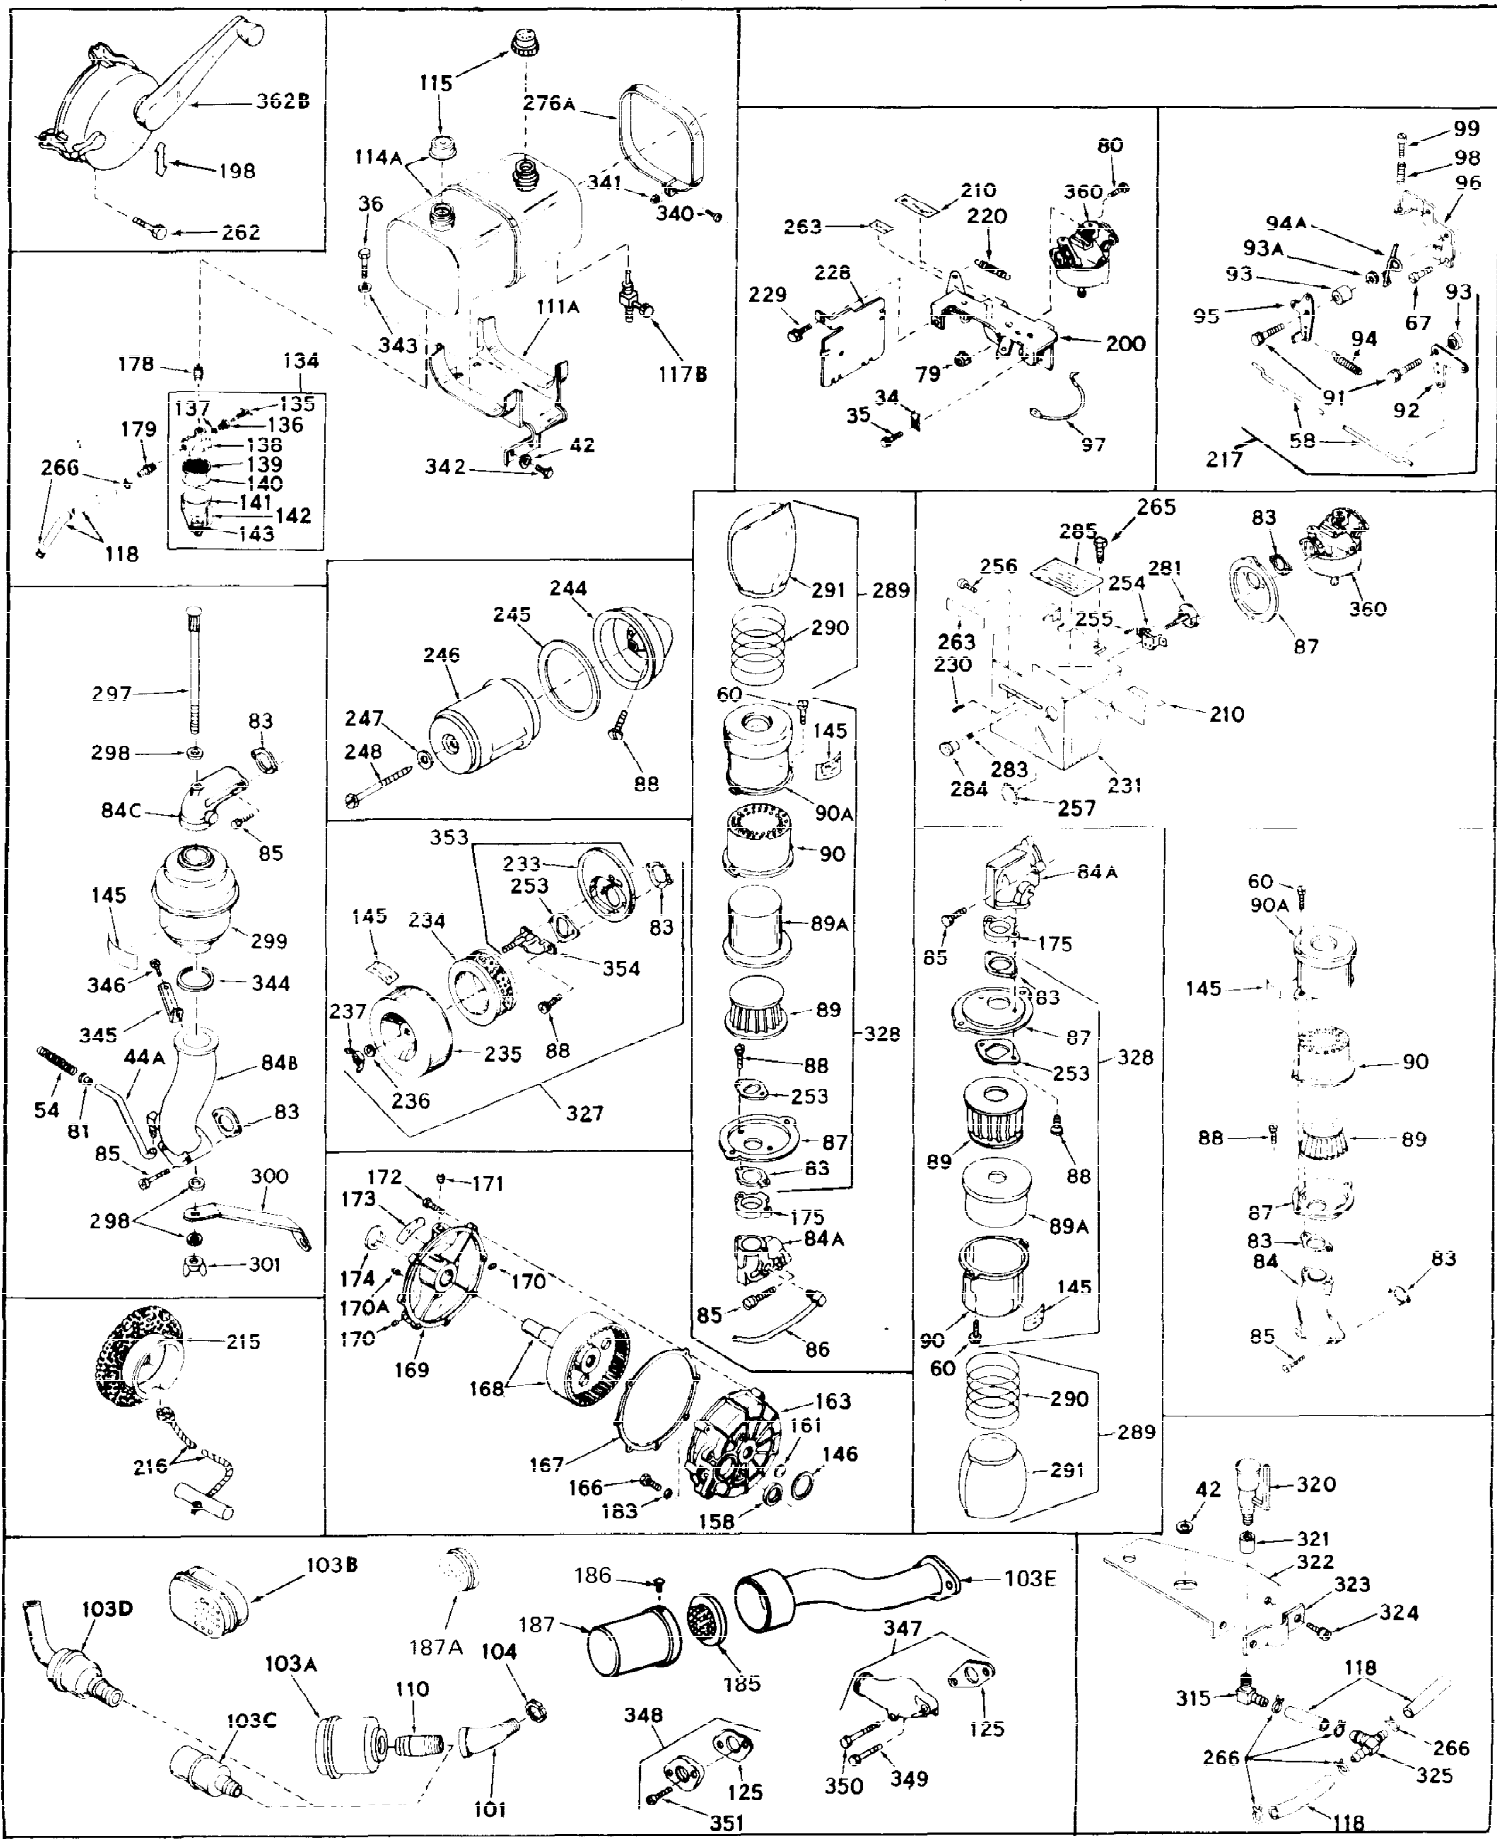

Ref #	Part Number	Qty	Description
34	27793	0	Clip, Conduit
35	28942	0	Screw
36	650694	0	Screw, Hex hd. cap, 5/16-18 x 2
36	650695	0	Screw, Hex hd. cap, 5/16-18 x 2-1/4 (Grade 8)
36	650697	0	Screw, Hex hd. cap, 5/16-18 x 2-1/2
42	26073	0	Washer, Connecting rod bolt
54	28819	0	Spring, Fuel line
54	31778	0	Spring, Coil
60	650152	0	Screw
67	650399	0	Screw, Phil. fil. hd. Sems, 10-32 x 5/8
79	29752	0	Nut
80	650572	0	Screw
83	27272	0	Gasket, Air cleaner
85	29786	0	Screw
85	650163	0	Screw, Fil. hd. Sems, 10-32 x 7/8
85	650416	0	Screw, Rd. hd. Sems, 10-32 x 1
85	650605	0	Screw
87	31691	0	Bracket, Air cleaner
88	28820	0	Screw
88	650399	0	Screw, Phil. fil. hd. Sems, 10-32 x 5/8
88	650521	0	Screw
89	30727	0	Element, Air cleaner
90	31692	0	Body, Air cleaner
91	30312	0	Screw, Hex washer hd. Sems, 10-32 x 1/2
98	28569	0	Spring, Compression
98	32924	0	Spring, Compression
99	29500	0	Screw, Fil. hd. mach., Sems, 8-32 x 3/4
99	650223	0	Screw, Fil. slotted hd. Sems, 8-32 x 5/8
99	650688	0	Screw, Hex hd., 10-32 x 1-5/16" (Drilled)
104	28443	0	Nut, Conduit (1/8" thick)
104	32862	0	Nut, Conduit (1/4" thick)
115	32387A	0	Cap, Fuel filler (Charcoal Plastic) (Spurt)
115	33032	0	Cap, Fuel filler (Red Plastic) (Spurt)
118	29774	0	Line, Fuel (Braided 8.25")
118	30705	0	Line, Fuel (Braided 16")
118	30962	0	Line, Fuel (Braided 32")
125	27930	0	Gasket, Exhaust
145	31752	0	Decal, Air cleaner
146	28451	0	Gasket, Housing
158	30256	0	Seal, Oil
161	28508	0	Plug, Expansion
163	30516	0	Housing, Reducer
166	28454	0	Screw
167	30517A	0	Gasket, Reduction cover
168	30797	0	Shaft & Gear Assy.
169	30798	0	Cover, Reducer
170	9556	0	Plug, Oil drain (Sq. hd. pipe, 1/8-27)
170A	9556	0	Plug, Oil drain (Sq. hd. pipe, 1/8-27)
171	24590	0	Plug, Pipe
172	30564	0	Screw
173	28973	0	Decal, Oil fill
174	27897	0	Seal, Oil
183	8274	0	Lockwasher
215	28301	0	Pulley, Starter
216	590343	0	Rope & Handle Assy., Starter