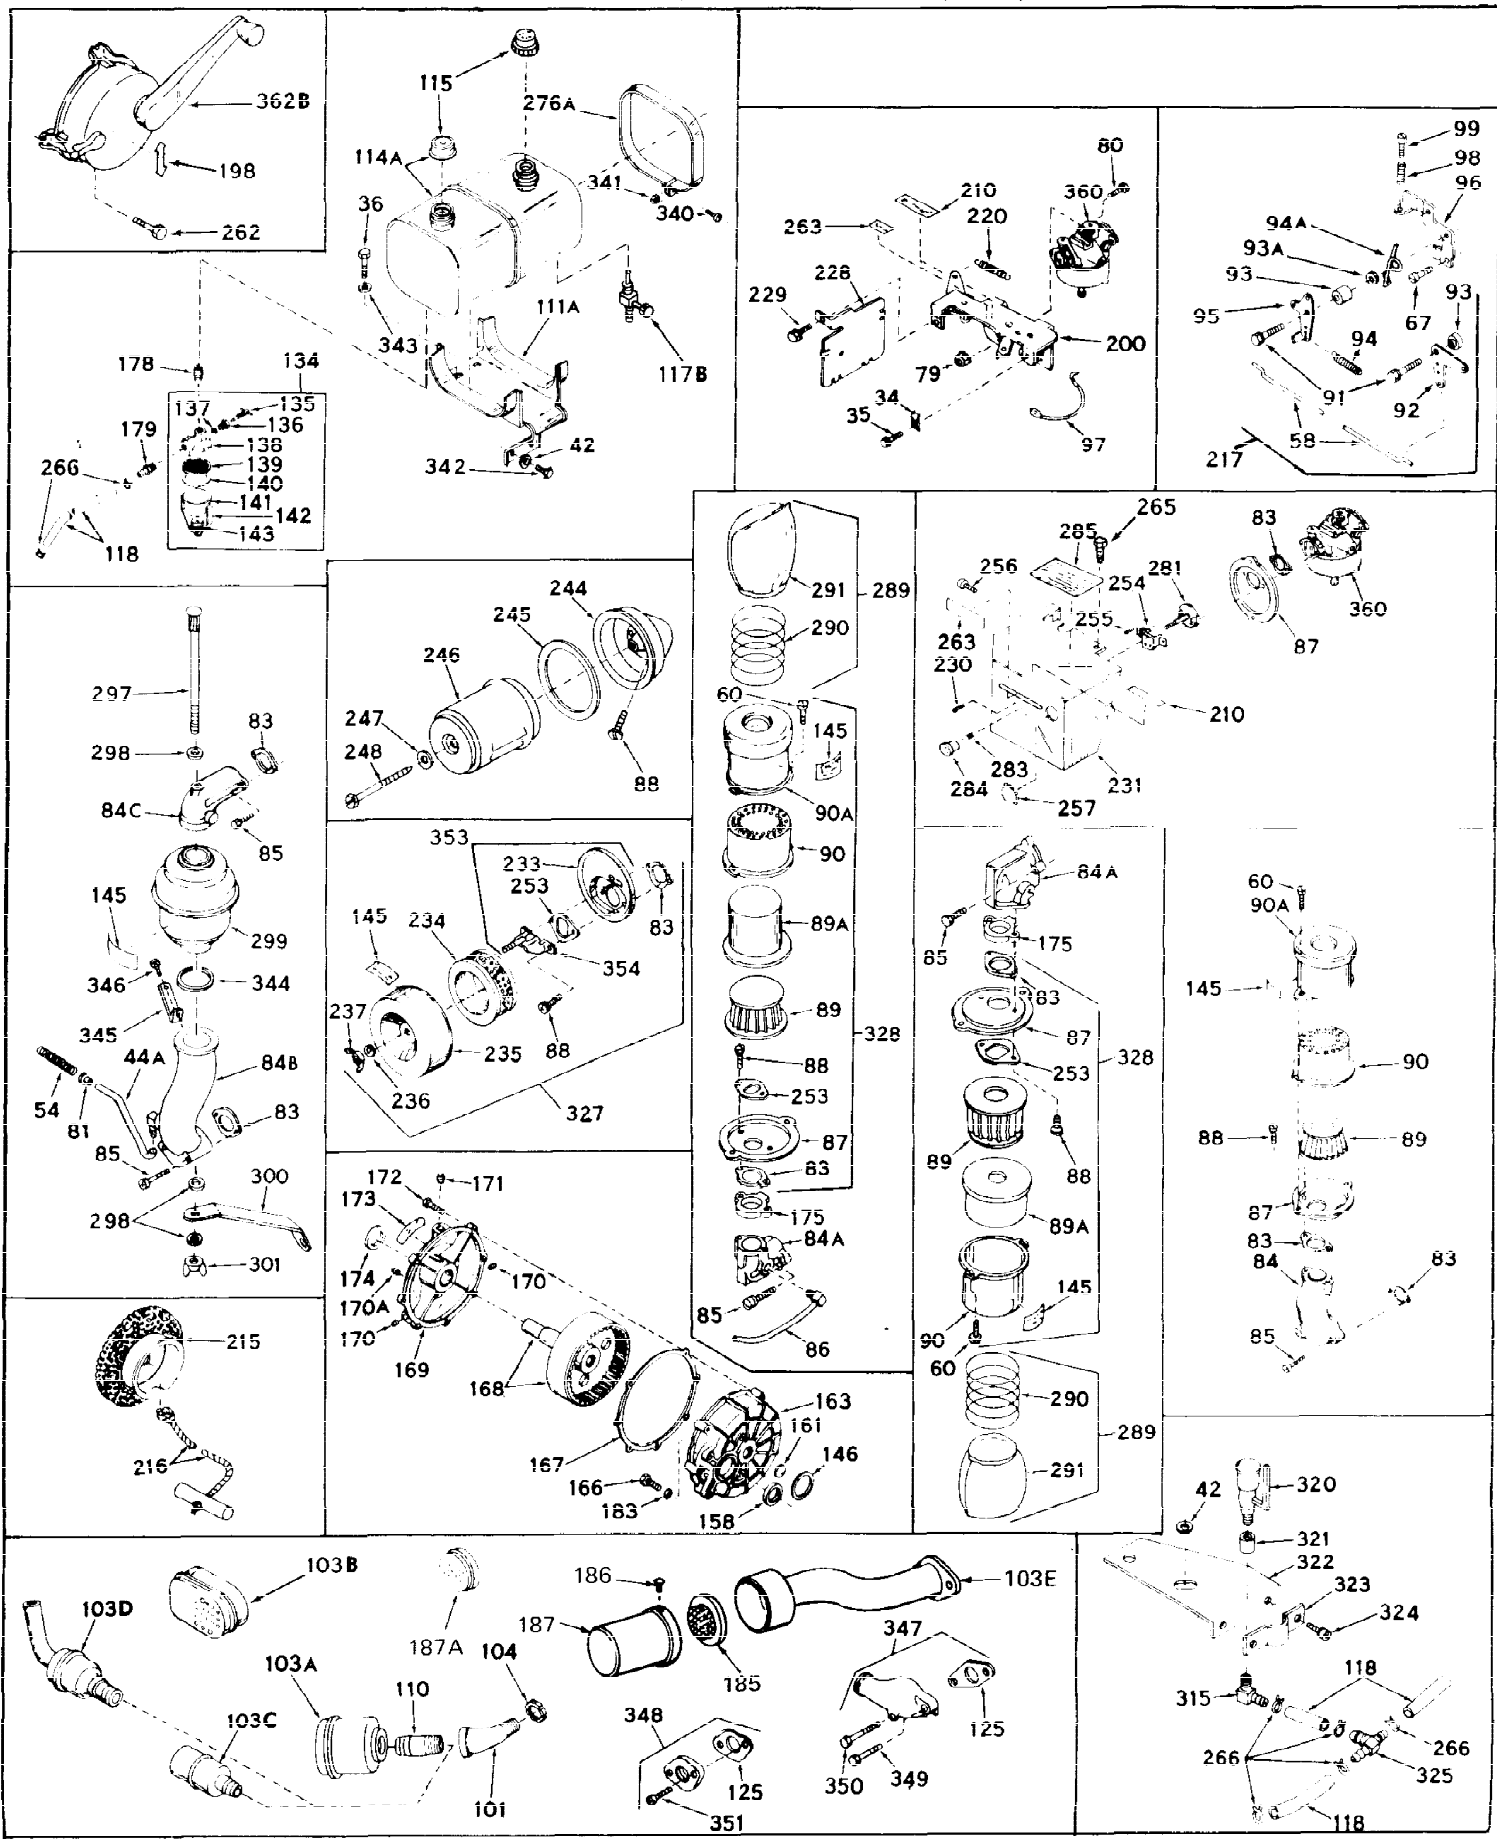

Ref #	Part Number	Qty	Description
34	27793	0	Clip, Conduit
35	28942	0	Screw
36	650694	0	Screw, Hex hd. cap, 5/16-18 x 2
36	650695	0	Screw, Hex hd. cap, 5/16-18 x 2-1/4 (Grade 8
36	650697	0	Screw, Hex hd. cap, 5/16-18 x 2-1/2
42	26073	0	Washer, Connecting rod bolt
44A	32447	0	Tube, Breather
54	28819	0	Spring, Fuel line
54	31778	0	Spring, Coil
60	650152	0	Screw
67	650399	0	Screw, Phil. fil. hd. Sems, 10-32 x 5/8
79	29752	0	Nut
80	650572	0	Screw
81	32446	0	Grommet, Breather tube
83	27272	0	Gasket, Air cleaner
85	29786	0	Screw
85	650163	0	Screw, Fil. hd. Sems, 10-32 x 7/8
85	650416	0	Screw, Rd. hd. Sems, 10-32 x 1
85	650605	0	Screw
87	31708	0	Bracket, Air cleaner
88	650399	0	Screw, Phil. fil. hd. Sems, 10-32 x 5/8
88	650521	0	Screw
88	28820	0	Screw
89A	31700	0	Element, Air cleaner
90	31692	0	Body, Air cleaner
91	30312	0	Screw, Hex washer hd. Sems, 10-32 x 1/2
98	28569	0	Spring, Compression
98	32924	0	Spring, Compression
99	29500	0	Screw, Fil. hd. mach., Sems, 8-32 x 3/4
99	650223	0	Screw, Fil. slotted hd. Sems, 8-32 x 5/8
99	650688	0	Screw, Hex hd., 10-32 x 1-5/16" (Drilled
104	28443	0	Nut, Conduit (1/8" thick)
104	32862	0	Nut, Conduit (1/4" thick)
115	32387A	0	Cap, Fuel filler (Charcoal Plastic) (Spurt
115	33032	0	Cap, Fuel filler (Red Plastic) (Spurt
118	29774	0	Line, Fuel (Braided 8.25")
118	30705	0	Line, Fuel (Braided 16")
118	30962	0	Line, Fuel (Braided 32")
125	27930	0	Gasket, Exhaust
145	31871	0	Decal, Air cleaner
146	28451	0	Gasket, Housing
171	24590	0	Plug, Pipe
215	28301	0	Pulley, Starter
216	590343	0	Rope & Handle Assy., Starter
228	30820	0	Baffle, Heat
229	28942	0	Screw
230	650257	0	Screw, Pan hd. Sems, 8-32 x 5/16
253	30767	0	Spacer, Air cleaner
255	28820	0	Screw
256	650760	0	Screw
257	31291	0	Plug, Cover
262	29716	0	Screw
265	650701	0	Screw, Hex washer hd. shakeproof,
266	26460	0	Clamp, Fuel line
289	730512	0	Kit, Pre-cleaner