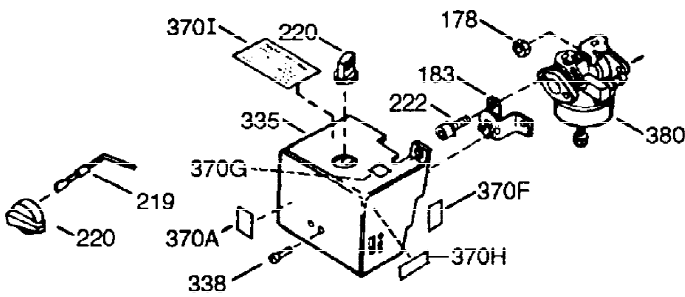

ILLUSTRATION SHOWS TYPICAL PARTS ONLY. ORDER BY PART NUMBER. PARTS NOT LISTED ARE SUPPLIED BY OEM.

VIEW 2 OF 2