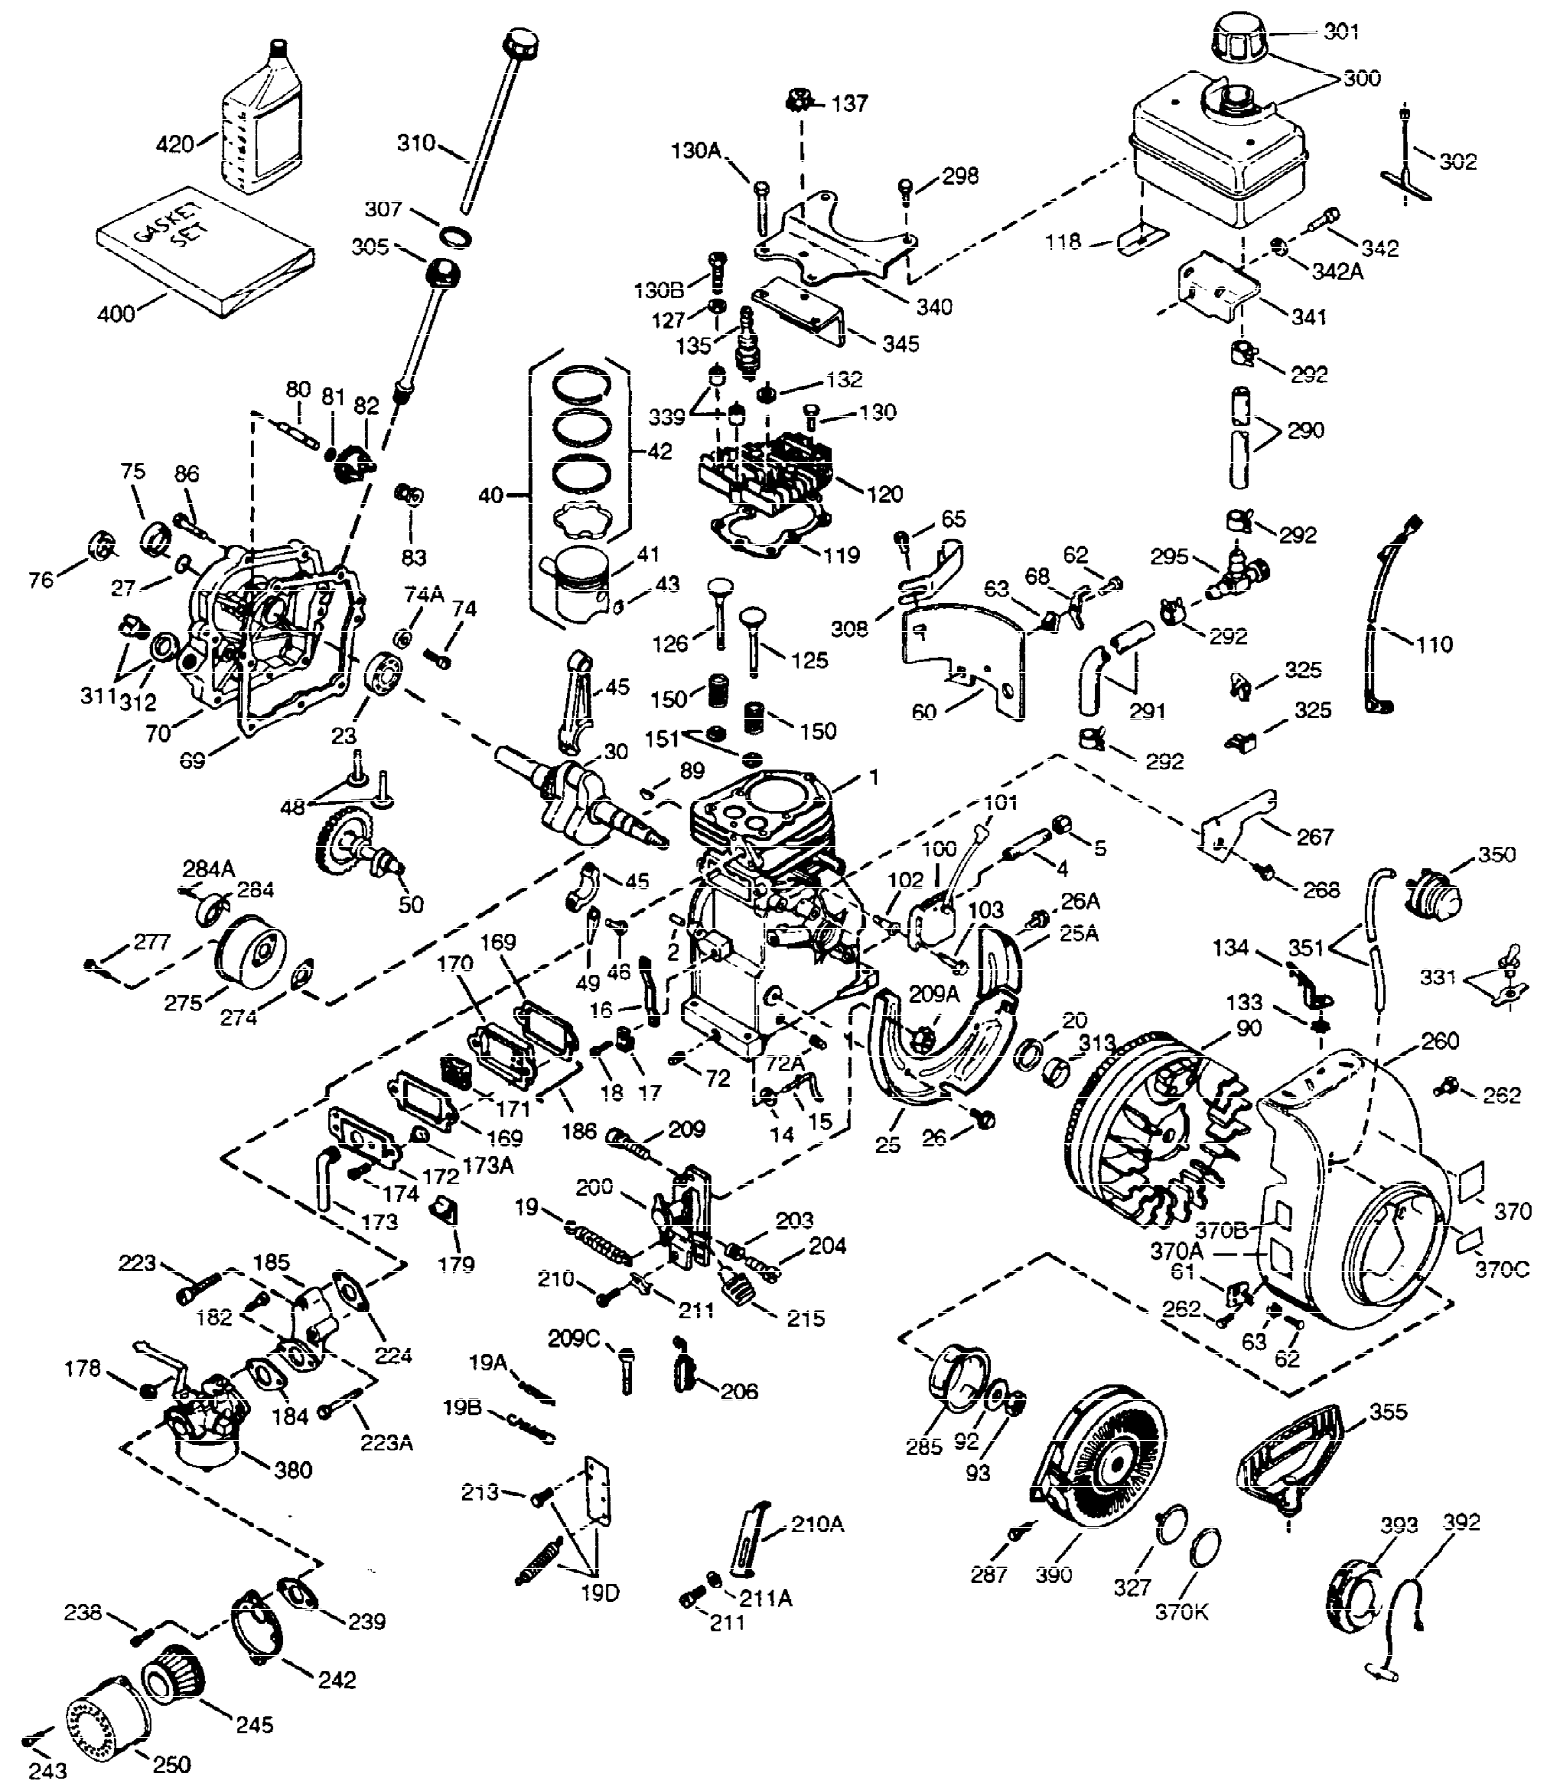

ILLUSTRATION SHOWS TYPICAL PARTS ONLY. ORDER BY PART NUMBER. PARTS NOT LISTED ARE SUPPLIED BY OEM.

VIEW 1 OF 2

Ref #	Part Number	Qty	Description
1	36560	1	Cylinder (Incl. 2, 20, 72 & 125)
2	26727	2	Dowel Pin
14	28277	1	Washer
15	31334	1	Governor Rod
16	31336	1	Governor Lever
17	31335	1	Governor Lever Clamp
18	651018	1	Screw, T-15, 8-32 x 19/64"
19	34593	1	Extension Spring
20	32600	1	Oil Seal
25	36552	1	Blower Housing Baffle (Incl. 262)
25A	35883	1	Baffle Extension
26A	650926	1	Screw, 8-32 x 21/64"
26	650802	2	Screw, 1/4-20 x 5/8"
30	37336	1	Crankshaft
40	40020	1	Piston, Pin & Ring Set (Std.)
40	40021	1	Piston, Pin & Ring Set (.010 OS)
41	40018	1	Piston & Pin Ass'y. (Std.) (Incl. 43)
41	40019	1	Piston & Pin Ass'y. (.010 OS)(Incl. 4 3)
42	40022	1	Ring Set (Std.)
42	40023	1	Ring Set (.010 OS)
43	20381	2	Piston Pin Retaining Ring
45	30963B	1	Connecting Rod Ass'y. (Incl. 46 & 49)
46	32610A	2	Connecting Rod Bolt
48	27241	2	Valve Lifter
49	28594	1	Oil Dipper
50	32197A	1	Camshaft (MCR)
60	29745	1	Blower Housing Extension
65	650128	1	Screw, 10-24 x 1/2"
69	27677A	1	* Cylinder Cover Gasket
70	34683A	1	Cylinder Cover (Incl. 75 thru 83,311)
72	27642	2	Oil Drain Plug
75	26208	1	Oil Seal
80	30574A	1	Governor Shaft
81	30590A	1	Washer
82	30591	1	Governor Gear Ass'y. (Incl. 81)
83	30588A	1	Governor Spool
86	650488	7	Screw, 1/4-20 x 1-1/4"
89	610961	1	Flywheel Key
90	611195	1	Flywheel
92	650815	1	Belleville Washer
93	650816	1	Flywheel Nut
100	34443B	1	Solid State Ignition
102	651024	1	Solid State Mounting Stud
103	651007	2	Screw, T-15, 10-24 x 15/16"
110	35182	1	Ground Wire
119	36437	1	* Cylinder Head Gasket
120	36438	1	Cylinder Head (Incl. 119 & 130)
125	36471	1	Exhaust Valve (Std.) (Incl. 151)
125	36472	1	Exhaust Valve (1/32" OS) (Incl. 151)
126	29314C	1	Intake Valve (Std.) (Incl. 151)
130	6021A	1	Screw, 5/16-18 x 1-1/2"
131	650694A	7	Screw, 5/16-18 x 2"
132	650708	1	Washer
135	33636	1	Resistor Spark Plug (RJ17LM)
150	31672	2	Valve Spring