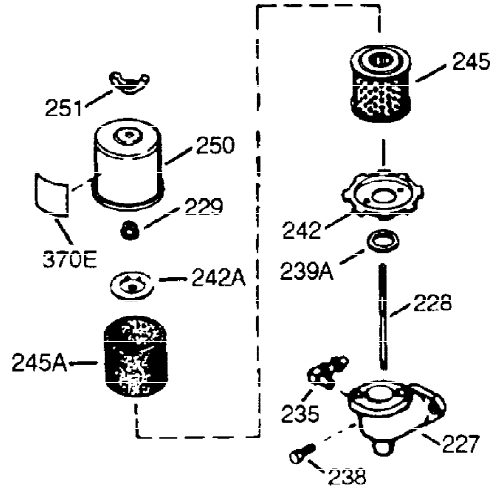

ILLUSTRATION SHOWS TYPICAL PARTS ONLY. ORDER BY PART NUMBER. PARTS NOT LISTED ARE SUPPLIED BY OEM.

VIEW 2 OF 2