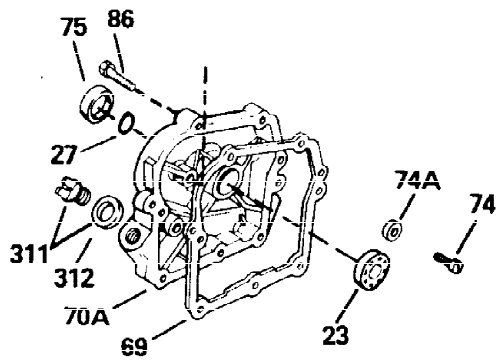

Ref #	Part Number	Qty	Description
1	36560	1	Cylinder (Incl. 2,20,72 & 125)
16	31510	1	Governor Lever
17	31335	1	Governor Lever Clamp
18	651018	1	Screw, Torx T-15, 8-32 x 19/64"
26A	650926	1	Screw, 8-32 x 21/64"
69	27677A	1	* Cylinder Cover Gasket
75	27897	1	Oil Seal
86	650488	7	Screw, 1/4-20 x 1-1/4"
92	650815	1	Belleville Washer
93	650816	1	Flywheel Nut
131	650694A	5	Screw, 5/16-18 x 2"
170	27666	1	Breather Body
171	31410	1	Breather Element
173A	32446	1	Breather Tube Grommet
173	32447	1	Breather Tube
174	650783	2	Screw, 10-24 x 3/4"
209A	30322	2	Lock Nut, 8-32
209	650139	2	Screw, 8-32 x 1/2"
223A	650664	1	Screw, 1/4-20 x 1-19/32"
260	35585	1	Blower Housing
262	650737	2	Screw, 1/4-20 x 1/2"
275A	40000	1	Spark Arrestor Muffler (Optional) (NOTE: This muffler used with Ref.#'s 284,284A,416 & 417 make up a spark arrestor muffler.)
284A	650983	1	Screw, 8-32 x 1/2" (Optional)
284	36663	1	Muffler Deflector (Incl. 284A)(Optional)
285	36467A	1	Starter Cup
301	36246	1	Fuel Cap
311	27625	1	Oil Fill Plug
370K	36695	1	Starter Decal
390	590732	1	Rewind Starter (NOTE: This engine could have been built with 590738 starter).
416	36085	1	Spark Arrestor Kit (Incl. 417)(Optional)
417	650983	1	Screw, 8-32 x 1/2" (Optional)