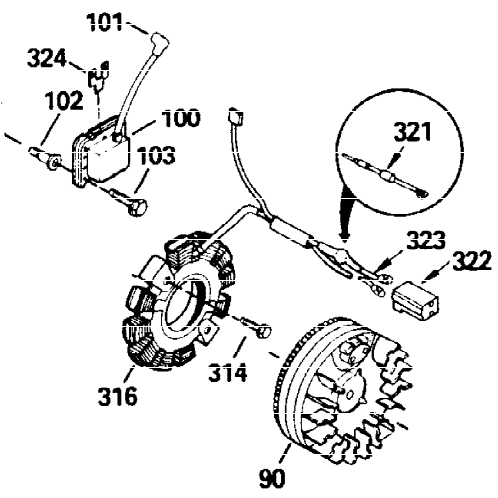

STARTER MUFF KIT

DEBRIS SCREEN KIT