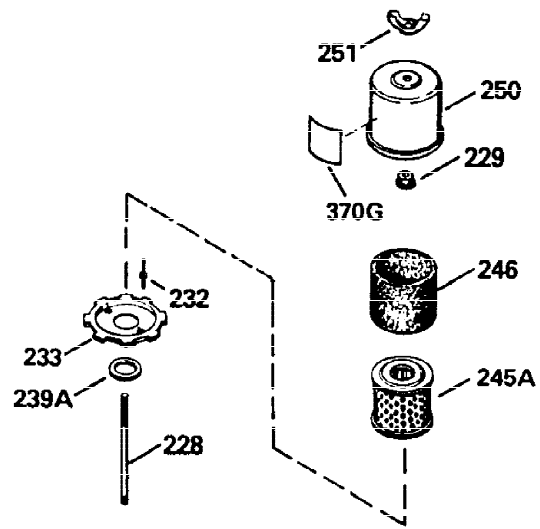

STARTER MUFF KIT