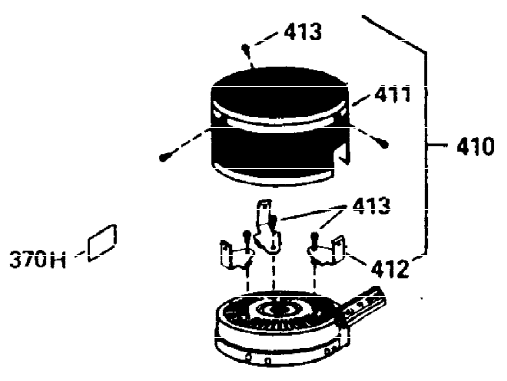

DEBRIS SCREEN KIT