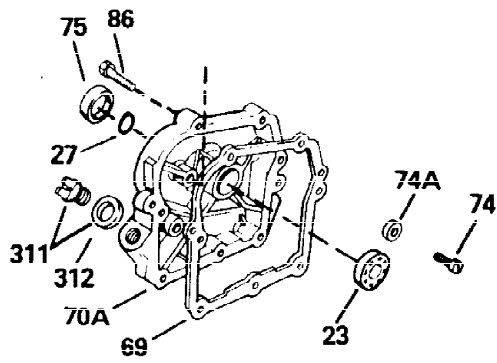

Ref #	Part Number	Qty	Description
1	36589	1	Cylinder (Incl. 2,20,72 & 125)
16	31510	1	Governor Lever
17	31335	1	Governor Lever Clamp
18	651018	1	Screw, Torx T-15, 8-32 x 19/64"
23	28458	1	Ball Bearing
26A	650926	1	Screw, 8-32 x 21/64"
27	28539	1	Bearing Retainer
69	27677A	1	* Cylinder Cover Gasket
74	30200	2	Screw, 10-24 x 9/16"
74A	28537	2	Washer
75	28540	1	Oil Seal
86	650488	7	Screw, 1/4-20 x 1-1/4"
92	650815	1	Belleville Washer
93	650816	1	Flywheel Nut
131	650694A	5	Screw, 5/16-18 x 2"
170	27666	1	Breather Body
171	31410	1	Breather Element
173	35350	1	Breather Tube
174	650783	2	Screw, 10-24 x 3/4"
209A	30322	2	Lock Nut, 8-32
209	650139	2	Screw, 8-32 x 1/2"
223A	650664	1	Screw, 1/4-20 x 1-19/32"
260	35585	1	Blower Housing
262	650737	2	Screw, 1/4-20 x 1/2"
285	36467A	1	Starter Cup
301	36246	1	Fuel Cap
311	27625	1	Oil Fill Plug
370K	36695	1	Starter Decal
390	590732	1	Rewind Starter
416	36085	1	Spark Arrestor Kit (Incl. 417)(Optional)
417	650760	1	Screw, 8-32 x 3/8" (Optional)