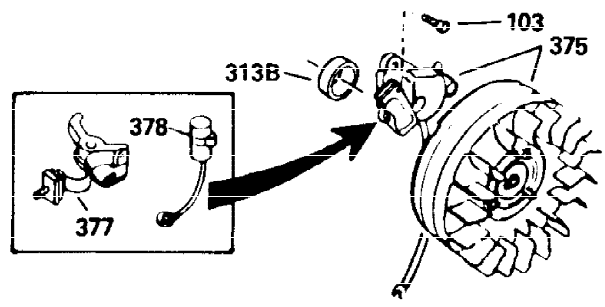

STARTER MUFF KIT

DEBRIS SCREEN KIT