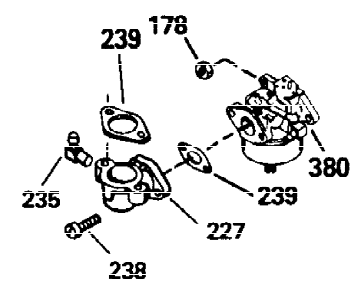

DEBRIS SCREEN KIT