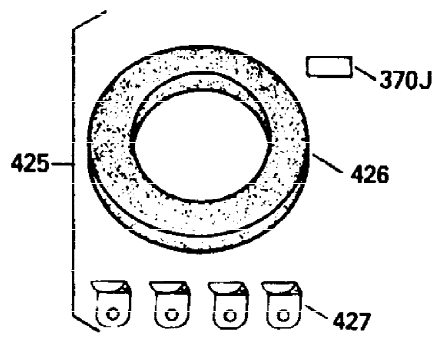

STARTER MUFF KIT