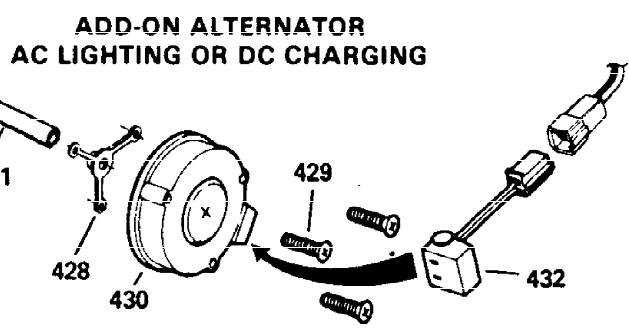

STARTER MUFF KIT

DEBRIS SCREEN KIT