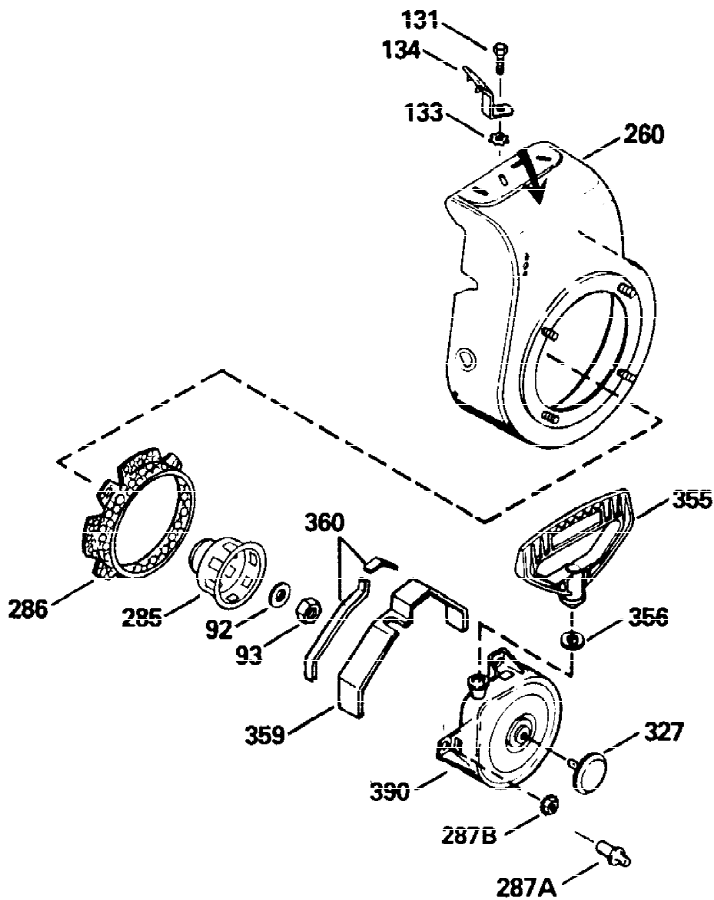

Ref #	Part Number	Qty	Description
1	36589	1	Cylinder (Incl. 2,20,72 & 125)
16	31510	1	Governor Lever
17	31335	1	Governor Lever Clamp
18	651018	1	Screw, Torx T-15, 8-32 x 19/64"
23	28458	1	Ball Bearing
26A	650926	1	Screw, 8-32 x 21/64"
27	28539	1	Bearing Retainer
69	27677A	1	* Cylinder Cover Gasket
74	30200	2	Screw, 10-24 x 9/16"
74A	28537	2	Washer
75	28540	1	Oil Seal
86	650488	7	Screw, 1/4-20 x 1-1/4"
92	650815	1	Belleville Washer
93	650816	1	Flywheel Nut
131	650694A	5	Screw, 5/16-18 x 2"
170	27666	1	Breather Body
171	31410	1	Breather Element
173	35350	1	Breather Tube
174	650783	2	Screw, 10-24 x 3/4"
209A	30322	2	Lock Nut, 8-32
209	650139	2	Screw, 8-32 x 1/2"
223A	650664	1	Screw, 1/4-20 x 1-19/32"
260	35585	1	Blower Housing
262	650737	2	Screw, 1/4-20 x 1/2"
285	36467A	1	Starter Cup
301	36246	1	Fuel Cap
311	27625	1	Oil Fill Plug
370K	36695	1	Starter Decal
390	590732	1	Rewind Starter
416	36085	1	Spark Arrestor Kit (Incl. 417)(Optional)
417	650760	1	Screw, 8-32 x 3/8" (Optional)