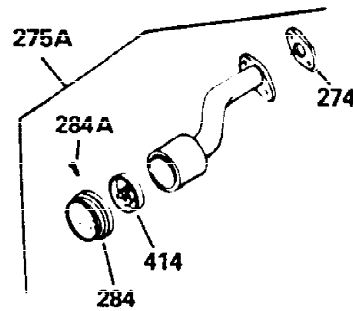

Ref #	Part Number	Qty	Description
1	36589	1	Cylinder (Incl. 2,20,72 & 125)
16	31510	1	Governor Lever
17	31335	1	Governor Lever Clamp
18	651018	1	Screw, Torx T-15, 8-32 x 19/64"
23	28458	1	Ball Bearing
26A	650926	1	Screw, 8-32 x 21/64"
27	28539	1	Bearing Retainer
69	27677A	1	* Cylinder Cover Gasket
74	30200	2	Screw, 10-24 x 9/16"
74A	28537	2	Washer
75	28540	1	Oil Seal
86	650488	7	Screw, 1/4-20 x 1-1/4"
92	650815	1	Belleville Washer
93	650816	1	Flywheel Nut
131	650694A	5	Screw, 5/16-18 x 2"
170	27666	1	Breather Body
171	31410	1	Breather Element
173	35350	1	Breather Tube
174	650783	2	Screw, 10-24 x 3/4"
209A	30322	2	Lock Nut, 8-32
209	650139	2	Screw, 8-32 x 1/2"
223A	650664	1	Screw, 1/4-20 x 1-19/32"
260	35585	1	Blower Housing
262	650737	2	Screw, 1/4-20 x 1/2"
285	36467A	1	Starter Cup
301	36246	1	Fuel Cap
311	27625	1	Oil Fill Plug
370K	36695	1	Starter Decal
390	590732	1	Rewind Starter
416	36085	1	Spark Arrestor Kit (Incl. 417)(Optional)
417	650760	1	Screw, 8-32 x 3/8" (Optional)