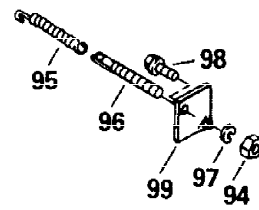

Ref #	Part Number	Qty	Description
1	36589	1	Cylinder (Incl. 2,20,72 & 125)
16	31510	1	Governor Lever
17	31335	1	Governor Lever Clamp
18	651018	1	Screw, Torx T-15, 8-32 x 19/64"
23	28458	1	Ball Bearing
26A	650926	1	Screw, 8-32 x 21/64"
27	28539	1	Bearing Retainer
69	27677A	1	* Cylinder Cover Gasket
74	30200	2	Screw, 10-24 x 9/16"
74A	28537	2	Washer
75	28540	1	Oil Seal
86	650488	7	Screw, 1/4-20 x 1-1/4"
92	650815	1	Belleville Washer
93	650816	1	Flywheel Nut
131	650694A	5	Screw, 5/16-18 x 2"
170	27666	1	Breather Body
171	31410	1	Breather Element
173	35350	1	Breather Tube
174	650783	2	Screw, 10-24 x 3/4"
209A	30322	2	Lock Nut, 8-32
209	650139	2	Screw, 8-32 x 1/2"
223A	650664	1	Screw, 1/4-20 x 1-19/32"
260	35585	1	Blower Housing
262	650737	2	Screw, 1/4-20 x 1/2"
285	36467A	1	Starter Cup
301	36246	1	Fuel Cap
311	27625	1	Oil Fill Plug
370K	36695	1	Starter Decal
390	590732	1	Rewind Starter
416	36085	1	Spark Arrestor Kit (Incl. 417)(Optional)
417	650760	1	Screw, 8-32 x 3/8" (Optional)