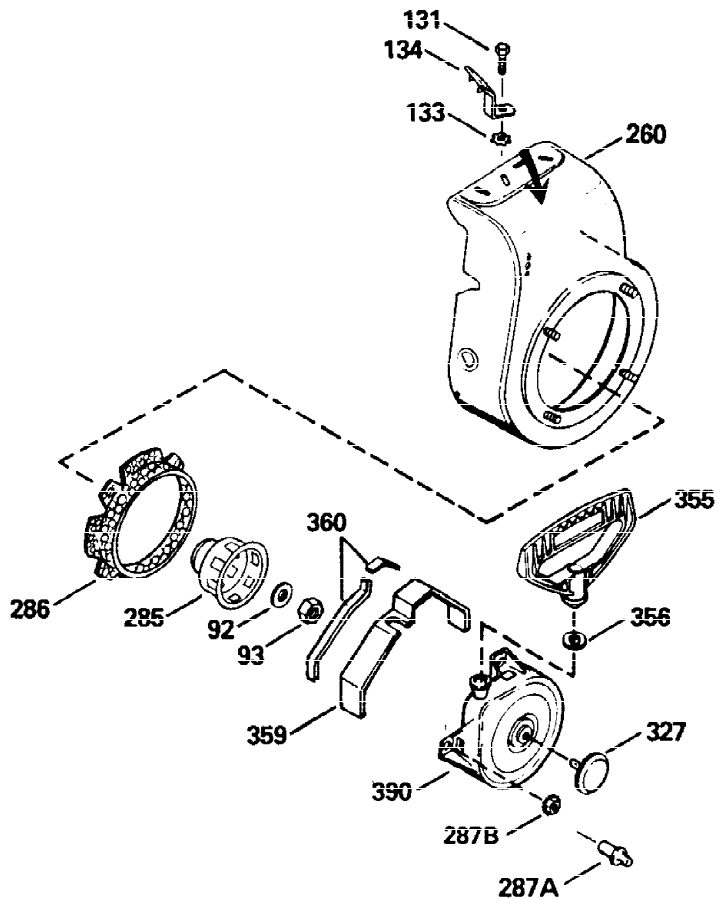

Ref #	Part Number	Qty	Description
1	36589	1	Cylinder (Incl. 2,20,72 & 125)
16	31510	1	Governor Lever
17	31335	1	Governor Lever Clamp
18	651018	1	Screw, Torx T-15, 8-32 x 19/64"
23	28458	1	Ball Bearing
26A	650926	1	Screw, 8-32 x 21/64"
27	28539	1	Bearing Retainer
69	27677A	1	* Cylinder Cover Gasket
74	30200	2	Screw, 10-24 x 9/16"
74A	28537	2	Washer
75	28540	1	Oil Seal
86	650488	7	Screw, 1/4-20 x 1-1/4"
92	650815	1	Belleville Washer
93	650816	1	Flywheel Nut
130A	6021A	3	Screw, 5/16-18 x 1-1/2"
170	27666	1	Breather Body
171	31410	1	Breather Element
173	35350	1	Breather Tube
174	650783	2	Screw, 10-24 x 3/4"
209A	30322	2	Lock Nut, 8-32
209	650139	2	Screw, 8-32 x 1/2"
223A	650664	1	Screw, 1/4-20 x 1-19/32"
260	35585	1	Blower Housing
262	650737	2	Screw, 1/4-20 x 1/2"
285	36467A	1	Starter Cup
301	36246	1	Fuel Cap
311	27625	1	Oil Fill Plug
370K	36695	1	Starter Decal
390	590732	1	Rewind Starter (NOTE: This engine could have been built with 590738 starter).
416	36085	1	Spark Arrestor Kit (Incl. 417)(Optional)
417	650760	1	Screw, 8-32 x 3/8" (Optional)