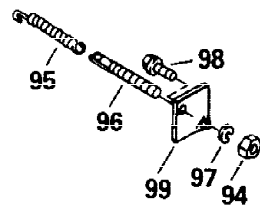

Ref #	Part Number	Qty	Description
1	36589	1	Cylinder (Incl. 2,20,72 & 125)
16	31510	1	Governor Lever
17	31335	1	Governor Lever Clamp
18	651018	1	Screw, Torx T-15, 8-32 x 19/64"
23	28458	1	Ball Bearing
26A	650926	1	Screw, 8-32 x 21/64"
27	28539	1	Bearing Retainer
69	27677A	1	* Cylinder Cover Gasket
74	30200	2	Screw, 10-24 x 9/16"
74A	28537	2	Washer
75	28540	1	Oil Seal
86	650488	7	Screw, 1/4-20 x 1-1/4"
92	650815	1	Belleville Washer
93	650816	1	Flywheel Nut
130A	6021A	3	Screw, 5/16-18 x 1-1/2"
170	27666	1	Breather Body
171	31410	1	Breather Element
173	35350	1	Breather Tube
174	650783	2	Screw, 10-24 x 3/4"
209A	30322	2	Lock Nut, 8-32
209	650139	2	Screw, 8-32 x 1/2"
223A	650664	1	Screw, 1/4-20 x 1-19/32"
260	35585	1	Blower Housing
262	650737	2	Screw, 1/4-20 x 1/2"
285	36467A	1	Starter Cup
301	36246	1	Fuel Cap
311	27625	1	Oil Fill Plug
370K	36695	1	Starter Decal
390	590732	1	Rewind Starter (NOTE: This engine could have been built with 590738 starter).
416	36085	1	Spark Arrestor Kit (Incl. 417)(Optional)
417	650760	1	Screw, 8-32 x 3/8" (Optional)