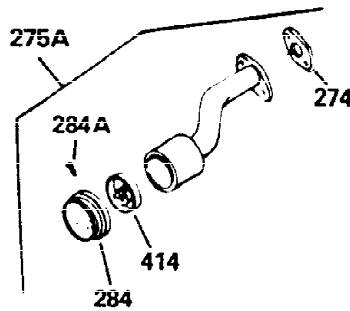

Ref #	Part Number	Qty	Description
1	36589	1	Cylinder (Incl. 2,20,72 & 125)
16	31510	1	Governor Lever
17	31335	1	Governor Lever Clamp
18	651018	1	Screw, Torx T-15, 8-32 x 19/64"
23	28458	1	Ball Bearing
26A	650926	1	Screw, 8-32 x 21/64"
27	28539	1	Bearing Retainer
69	27677A	1	* Cylinder Cover Gasket
74	30200	2	Screw, 10-24 x 9/16"
74A	28537	2	Washer
75	28540	1	Oil Seal
86	650488	7	Screw, 1/4-20 x 1-1/4"
92	650815	1	Belleville Washer
93	650816	1	Flywheel Nut
130A	6021A	3	Screw, 5/16-18 x 1-1/2"
170	27666	1	Breather Body
171	31410	1	Breather Element
173	35350	1	Breather Tube
174	650783	2	Screw, 10-24 x 3/4"
209A	30322	2	Lock Nut, 8-32
209	650139	2	Screw, 8-32 x 1/2"
223A	650664	1	Screw, 1/4-20 x 1-19/32"
260	35585	1	Blower Housing
262	650737	2	Screw, 1/4-20 x 1/2"
285	36467A	1	Starter Cup
301	36246	1	Fuel Cap
311	27625	1	Oil Fill Plug
370K	36695	1	Starter Decal
390	590732	1	Rewind Starter (NOTE: This engine could have been built with 590738 starter).
416	36085	1	Spark Arrestor Kit (Incl. 417)(Optional)
417	650760	1	Screw, 8-32 x 3/8" (Optional)