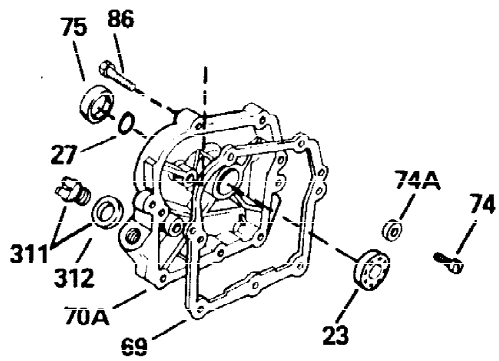

Ref #	Part Number	Qty	Description
1	36589	1	Cylinder (Incl. 2,20,72 & 125)
16	31510	1	Governor Lever
17	31335	1	Governor Lever Clamp
18	651018	1	Screw, Torx T-15, 8-32 x 19/64"
23	28458	1	Ball Bearing
26A	650926	1	Screw, 8-32 x 21/64"
27	28539	1	Bearing Retainer
69	27677A	1	* Cylinder Cover Gasket
74	30200	2	Screw, 10-24 x 9/16"
74A	28537	2	Washer
75	28540	1	Oil Seal
86	650488	7	Screw, 1/4-20 x 1-1/4"
92	650815	1	Belleville Washer
93	650816	1	Flywheel Nut
130A	6021A	3	Screw, 5/16-18 x 1-1/2"
170	27666	1	Breather Body
171	31410	1	Breather Element
173	35350	1	Breather Tube
174	650783	2	Screw, 10-24 x 3/4"
209A	30322	2	Lock Nut, 8-32
209	650139	2	Screw, 8-32 x 1/2"
223A	650664	1	Screw, 1/4-20 x 1-19/32"
260	35585	1	Blower Housing
262	650737	2	Screw, 1/4-20 x 1/2"
285	36467A	1	Starter Cup
301	36246	1	Fuel Cap
311	27625	1	Oil Fill Plug
370K	36695	1	Starter Decal
390	590732	1	Rewind Starter (NOTE: This engine could have been built with 590738 starter).
416	36085	1	Spark Arrestor Kit (Incl. 417)(Optional)
417	650760	1	Screw, 8-32 x 3/8" (Optional)