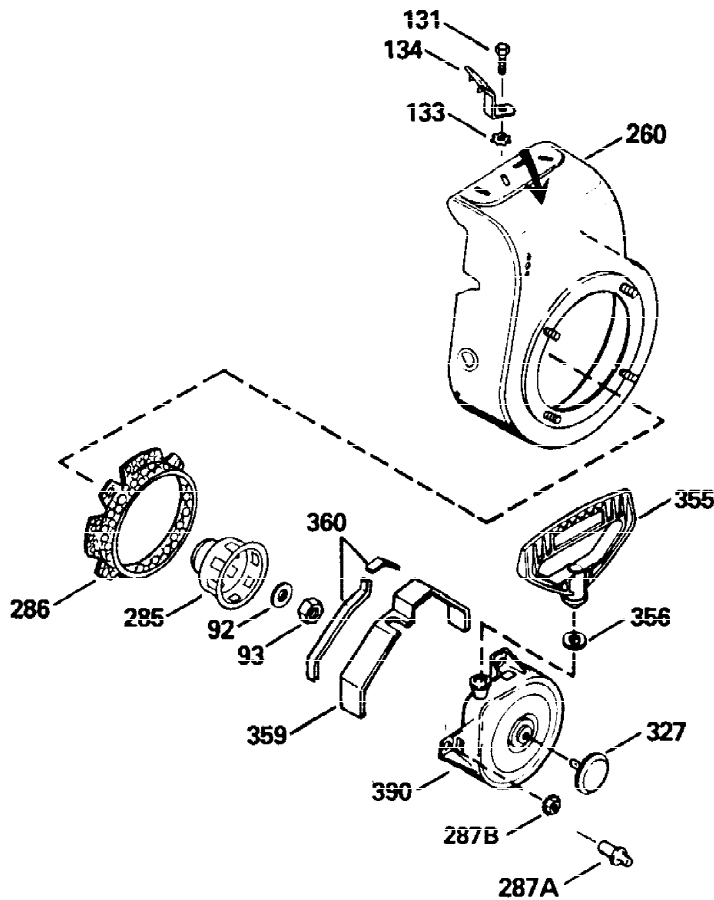

Ref #	Part Number	Qty	Description
1	36589	1	Cylinder (Incl. 2,20,72 & 125)
16	31510	1	Governor Lever
17	31335	1	Governor Lever Clamp
18	651018	1	Screw, Torx T-15, 8-32 x 19/64"
23	28458	1	Ball Bearing
26A	650926	1	Screw, 8-32 x 21/64"
27	28539	1	Bearing Retainer
69	27677A	1	* Cylinder Cover Gasket
74	30200	2	Screw, 10-24 x 9/16"
74A	28537	2	Washer
75	28540	1	Oil Seal
86	650488	7	Screw, 1/4-20 x 1-1/4"
92	650815	1	Belleville Washer
93	650816	1	Flywheel Nut
131	650694A	5	Screw, 5/16-18 x 2"
170	27666	1	Breather Body
171	31410	1	Breather Element
173	35350	1	Breather Tube
174	650783	2	Screw, 10-24 x 3/4"
209A	30322	2	Lock Nut, 8-32
209	650139	2	Screw, 8-32 x 1/2"
223A	650664	1	Screw, 1/4-20 x 1-19/32"
260	35585	1	Blower Housing
262	650737	2	Screw, 1/4-20 x 1/2"
285	36467A	1	Starter Cup
301	36246	1	Fuel Cap
311	27625	1	Oil Fill Plug
370K	36695	1	Starter Decal
390	590732	1	Rewind Starter
416	36085	1	Spark Arrestor Kit (Incl. 417)(Optional)
417	650760	1	Screw, 8-32 x 3/8" (Optional)