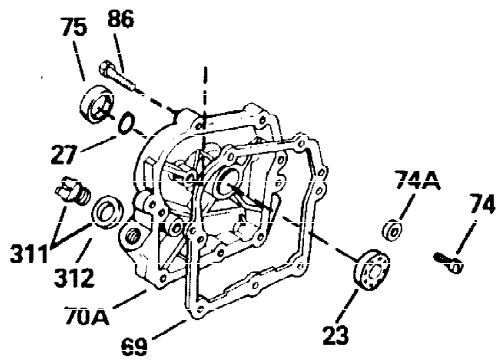

Ref #	Part Number	Qty	Description
150	31672	2	Valve Spring
151	31673	2	Valve Spring Cap
169	27234A	2	* Valve Cover Gasket
171	31410	1	Breather Element
172	34146	1	Valve Cover
173	35350	1	Breather Tube
174	650783	2	Screw, 10-24 x 3/4"
178	29752	2	Nut & Lock Washer, 1/4-28
181	6201	2	Screw, 1/4-28 x 7/8"
184	26756	1	* Carburetor To Intake Pipe Gasket
185	28416A	1	Intake Pipe
186	31858	1	Governor Link
200	36677	1	Control Bracket (Incl. 203 thru 209A)
203	31342	1	Compression Spring
204	651029	1	Screw, Torx T-10, 5-40 x 7/16"
206	610973	1	Terminal
209A	30322	2	Lock Nut, 8-32
209	650139	2	Screw, 8-32 x 1/2"
215	32410	1	Control Knob
223A	650664	1	Screw, 1/4-20 x 1-19/32"
223	650840	1	Screw, 1/4-20 x 1-7/32"
224	26754A	1	* Intake Pipe Gasket
262	650737	2	Screw, 1/4-20 x 1/2"
267	34212	1	Hold Down Bracket
268	30200	1	Screw, 10-24 x 9/16"
275	36473	1	Muffler (Incl. 277)
277	650988	2	Screw, 1/4-20 x 2-5/16"
285	36467A	1	Starter Cup
287	650926	2	Screw, 8-32 x 21/64"
290	30705	1	Fuel Line
292	26460	2	Fuel Line Clamp
298	650665	2	Screw, 1/4-15 x 7/8"
300	35584	1	Fuel Tank (Incl. 292 & 301)
313	34080	1	Spacer
340	36247	1	Fuel Tank Bracket
342	650751	1	Screw, 1/4-20 x 7/16"
345	33344	1	Heat Baffle
370	34686	1	Name Decal
370B	35703	1	Control Decal
370A	36261	1	Lubrication Decal
370K	36695	1	Starter Decal
380	631921	1	Carburetor (Incl. 184)
400	36439	1	* Gasket Set (Incl. items marked PK in notes) Incl. part #'s 26754A (1), 26756 (1), 27234A (2), 27272A (1), 27677A (1), 29673 (1), 30081A (1), 31688A (1) 32649A (1), 36437 (1)
416	36085	1	Spark Arrestor Kit (Incl. 417)(Option al)
417	650760	1	Screw, 8-32 x 3/8" (Optional)
420	730225	1	SAE 30 4-Cycle Engine Oil (Quart)