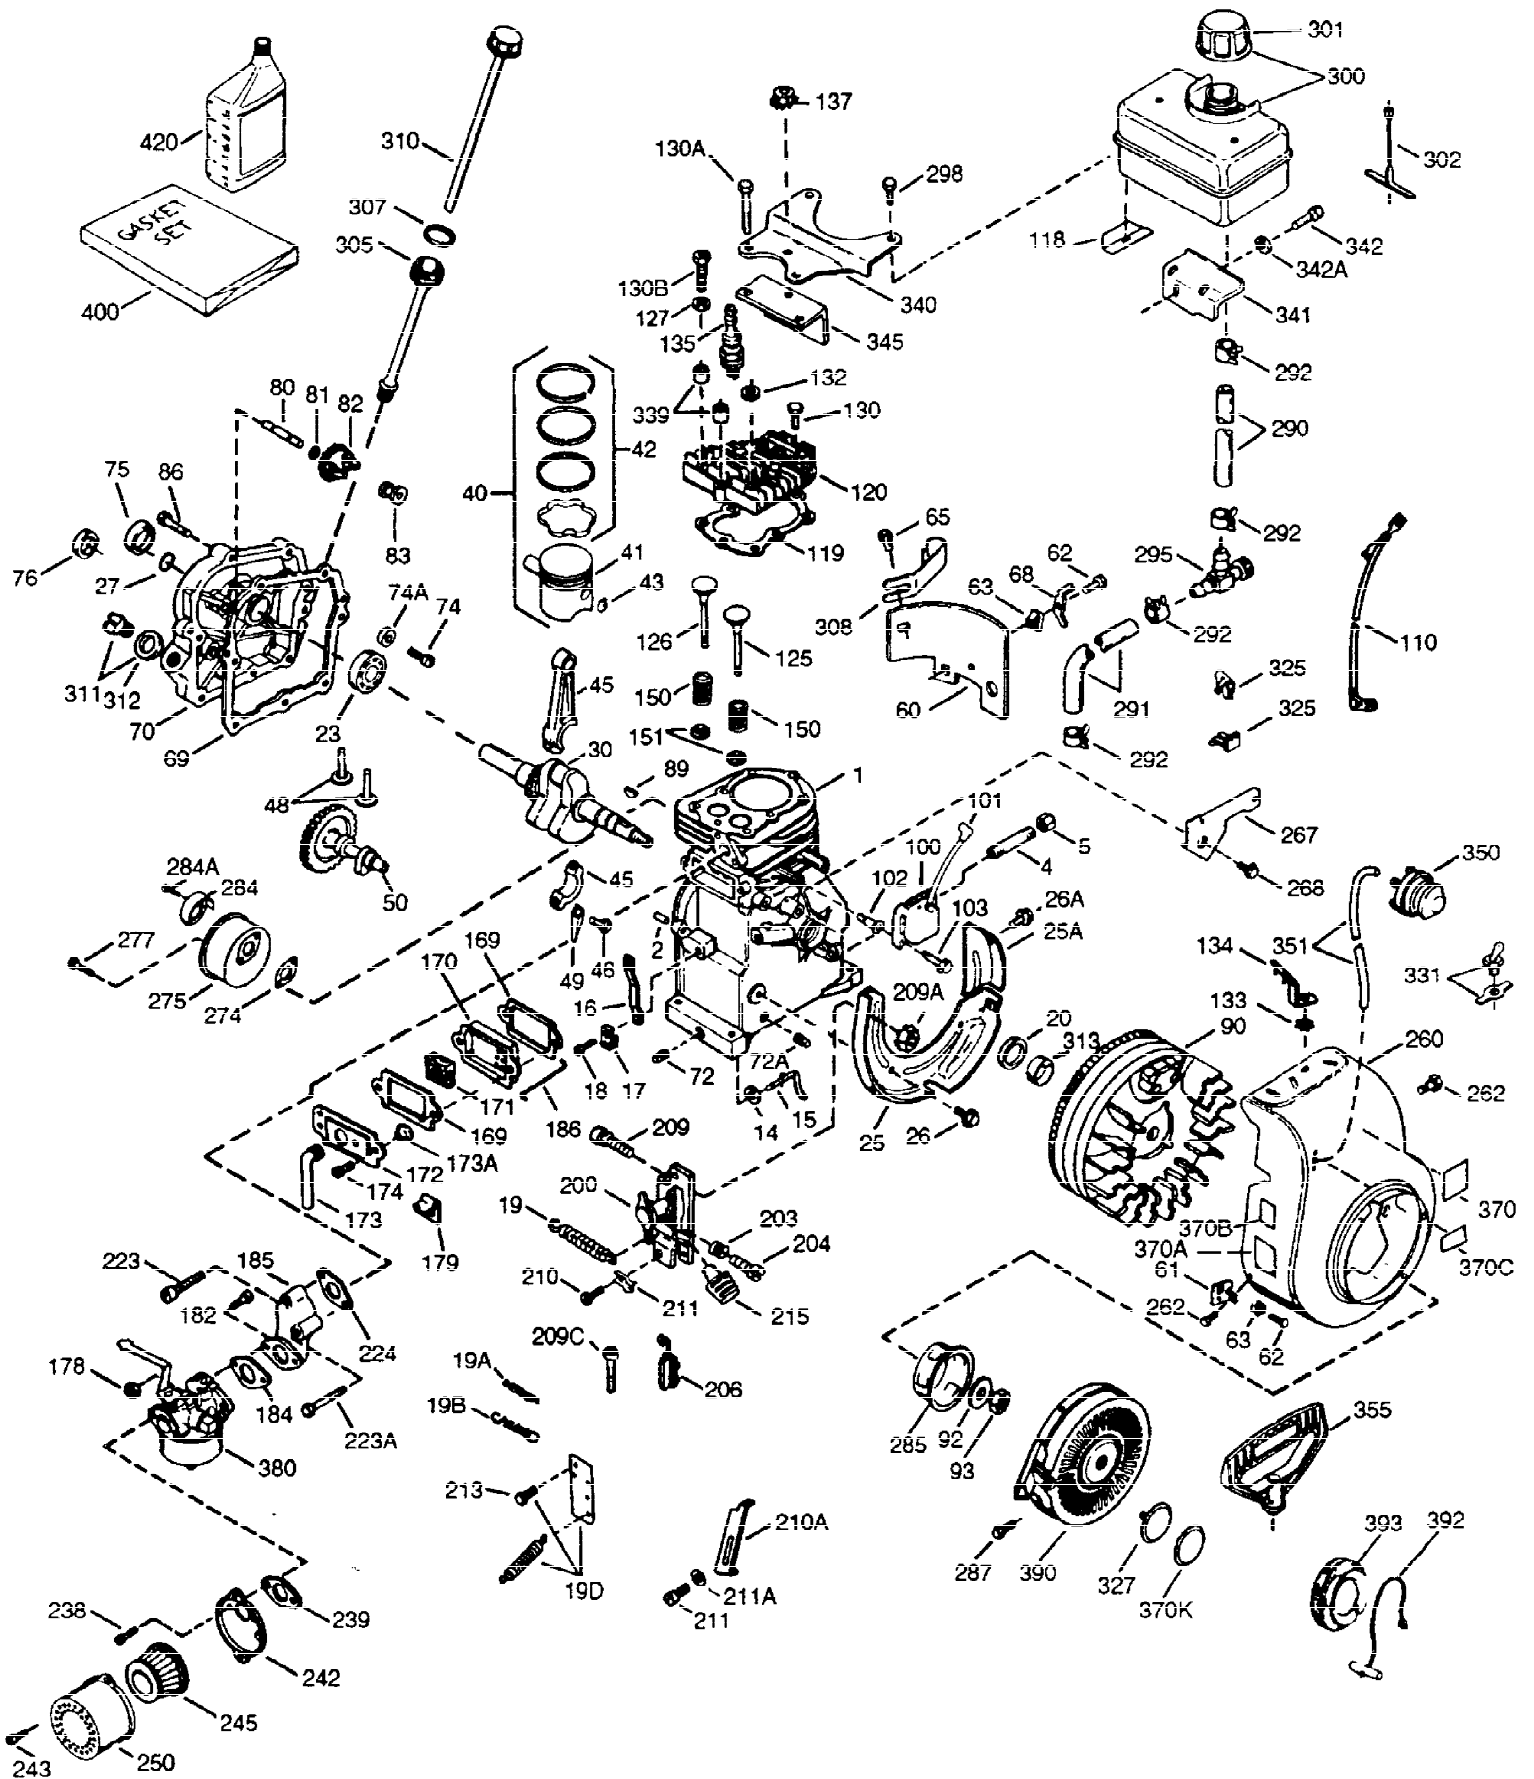

ILLUSTRATION SHOWS TYPICAL PARTS ONLY. ORDER BY PART NUMBER. PARTS NOT LISTED ARE SUPPLIED BY OEM.

VIEW 1 OF 2

Ref #	Part Number	Qty	Description
1	36562	1	Cylinder (Incl. 2,20,72 & 125)
2	26727	2	Dowel Pin
14	28277	1	Washer
15	31334	1	Governor Rod
16	31510	1	Governor Lever
17	29916	1	Governor Lever Clamp
18	651028	1	Screw, T-15, 8-32 x 19/64"
19D	33857	1	Extension Spring Ass'y. (Incl. 213)
19	31426	1	Extension Spring
20	32600	1	Oil Seal
25	36552	1	Blower Housing Baffle (Incl. 262)
25A	35883	1	Baffle Extension
26	650802	2	Screw, 1/4-20 x 5/8"
26A	650926	1	Screw, 8-32 x 21/64"
30	34734A	1	Crankshaft
37A	30322	1	Lock Nut, 8-32
40	40020	1	Piston, Pin & Ring Set (Std.)
40	40021	1	Piston, Pin & Ring Set (.010" OS)
41	40018	1	Piston & Pin Ass'y. (Std.) (Incl. 43)
41	40019	1	Piston & Pin Ass'y. (.010" OS) (Incl. 43)
42	40022	1	Ring Set (Std.)
42	40023	1	Ring Set (.010" OS)
43	20381	2	Piston Pin Retaining Ring
45	32875A	1	Connecting Rod Ass'y. (Incl. 46 & 49)
46	32610A	2	Connecting Rod Bolt
48	27241	2	Valve Lifter
49	32654	1	Oil Dipper
50	32197A	1	Camshaft (MCR)
60	29745	1	Blower Housing Extension
62	650760	1	Screw, 8-32 X 3/8"
63	28545	1	Grommet
65	650128	1	Screw, 10-24 X 1/2"
69	27677A	1	* Cylinder Cover Gasket
70	32700B	1	Cylinder Cover (Incl. 75 thru 83,311)
72	27642	2	Oil Drain Plug
72A	28582	1	Oil Drain Plug
75	27897	1	Oil Seal
80	30574A	1	Governor Shaft
81	30590A	1	Washer
82	30591	1	Governor Gear Ass'y. (Incl. 81)
83	30588A	1	Governor Spool
86	650488	7	Screw, 1/4-20 x 1-1/4"
89	610961	1	Flywheel Key
90	611195	1	Flywheel
92	650815	1	Belleville Washer
93	650816	1	Flywheel Nut
100	34443C	1	Solid State Ignition
101	610118	1	Spark Plug Cover
102	651024	1	Solid State Mounting Stud
103A	650767	1	Screw, 8-32 x 27/64"
103	651007	2	Screw, T-15, 10-24 X 15/16"
110B	37602	1	Ground Wire
110A	36964	1	Ground Wire
110	37601	1	Ground Wire
111A	611224	1	Rocker Switch