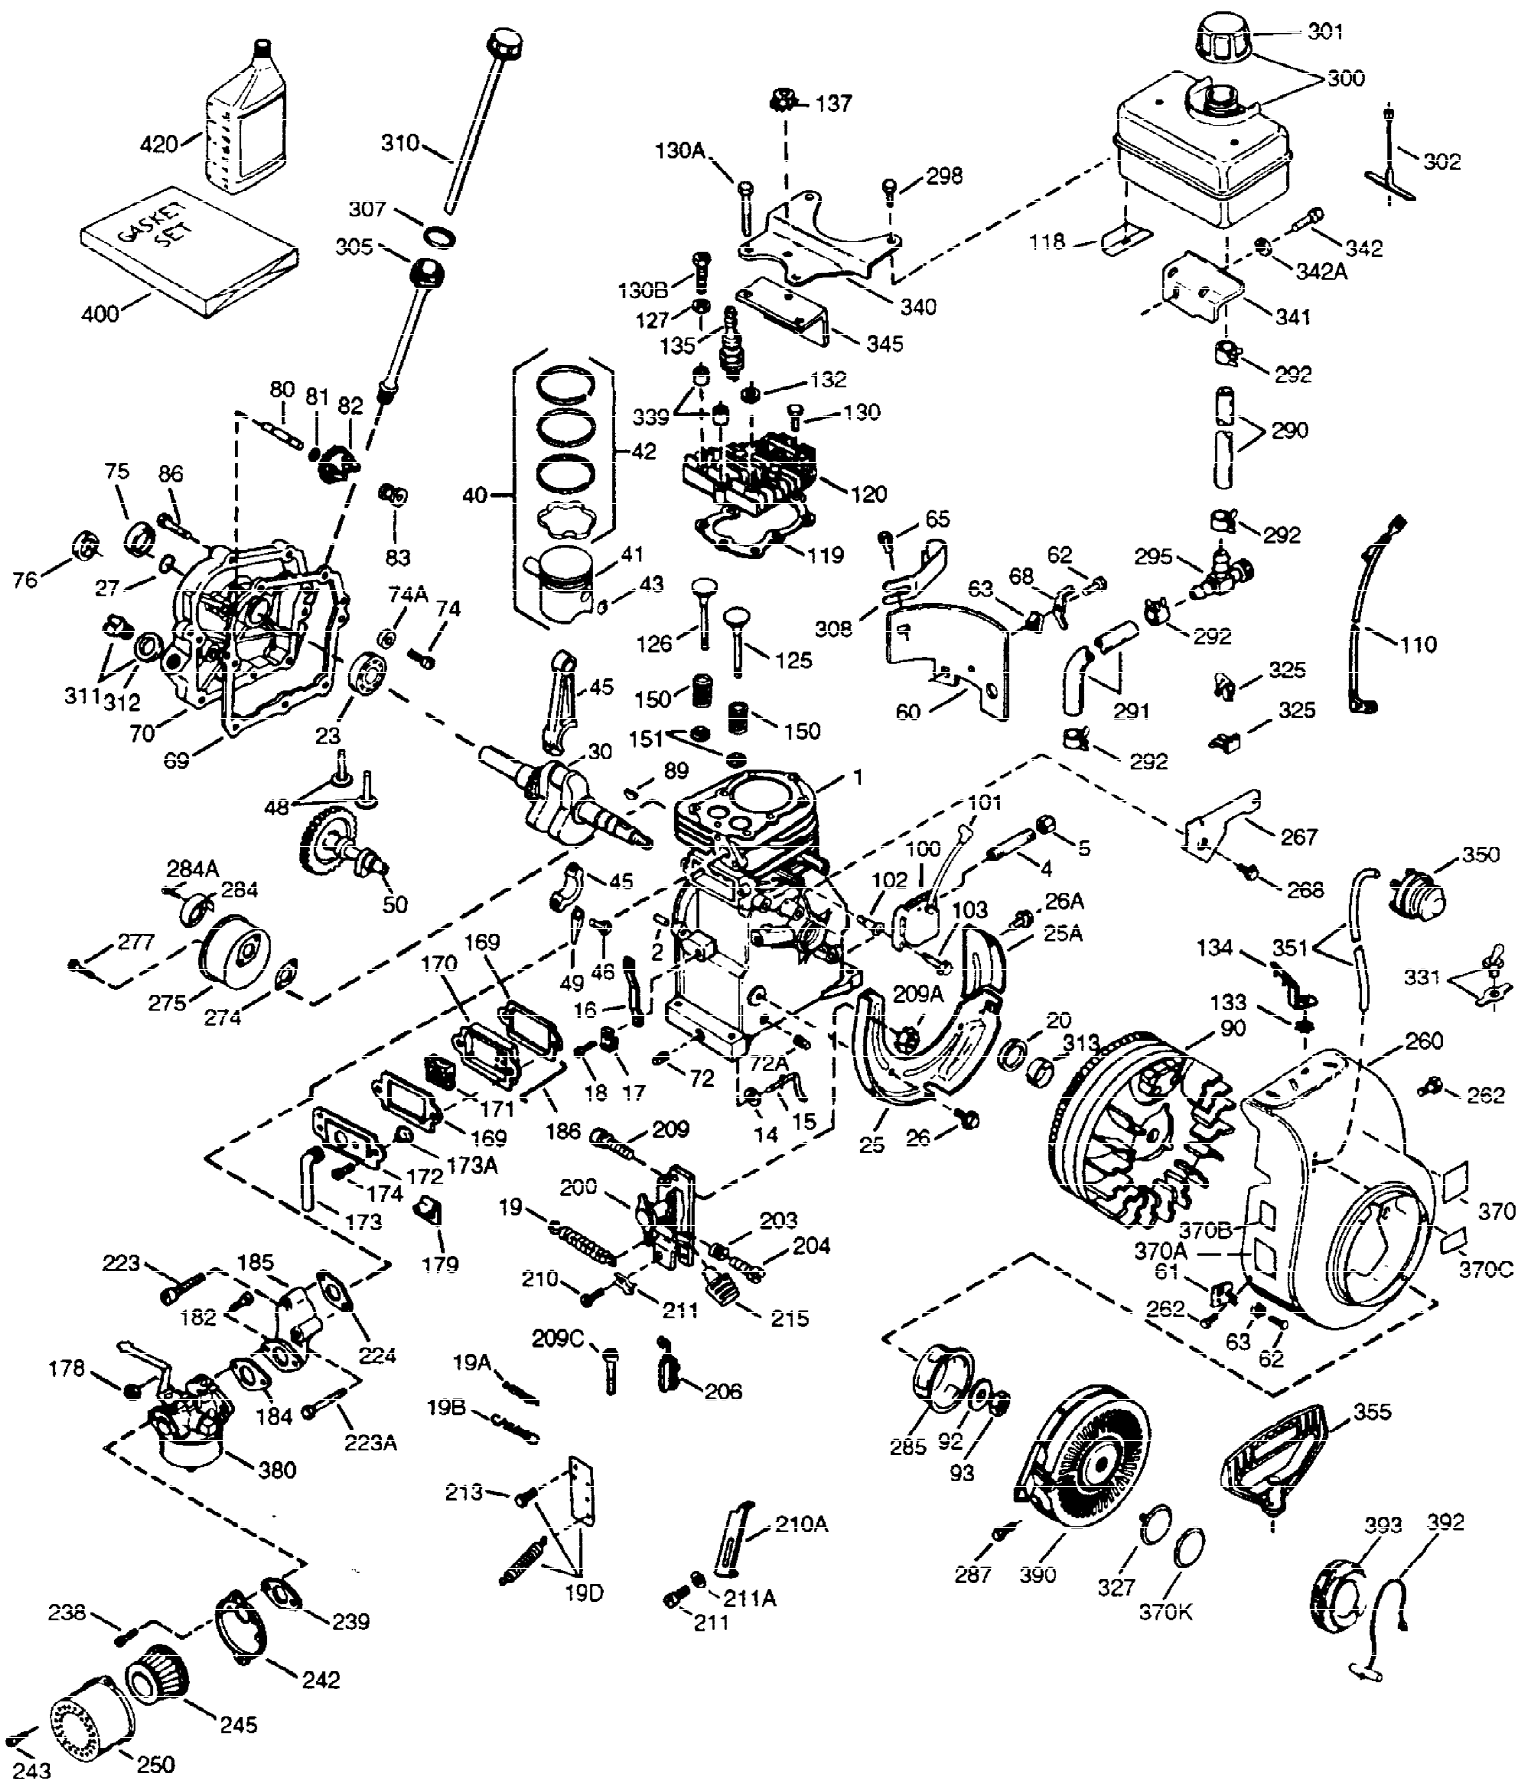

ILLUSTRATION SHOWS TYPICAL PARTS ONLY. ORDER BY PART NUMBER. PARTS NOT LISTED ARE SUPPLIED BY OEM.

VIEW 1 OF 2

Ref #	Part Number	Qty	Description
1	36562	1	Cylinder (Incl. 2, 20, 72, 72A & 125)
2	26727	2	Dowel Pin
14	28277	1	Washer
15	31334	1	Governor Rod
16	37729	1	Governor Lever
17	29916	1	Governor Lever Clamp
18	651018	1	Screw, T-15, 8-32 x 19/64"
19	31426	1	Extension Spring
19D	33857	1	Extension Spring Ass'y. (Incl. 213)
20	32600	1	Oil Seal
23	28458	1	Ball Bearing
25	36552	1	Blower Housing Baffle (Incl. 262)
25A	35883	1	Baffle Extension
26A	650926	1	Screw, 8-32 x 21/64"
26	650802	2	Screw, 1/4-20 x 5/8"
27	28539	1	Retainer Ring
30	34735	1	Crankshaft
37A	30322	1	Lock Nut 8-32
40	40020	1	Piston, Pin & Ring Set (Std.)
40	40021	1	Piston, Pin & Ring Set (.010" OS)
41	40018	1	Piston & Pin Ass'y. (Std.) (Incl. 43)
41	40019	1	Piston & Pin Ass'y. (.010" OS) (Incl. 43)
42	40022	1	Ring Set (Std.)
42	40023	1	Ring Set (.010" OS)
43	20381	2	Piston Pin Retaining Ring
45	32875A	1	Connecting Rod Ass'y. (Incl. 46 & 49)
46	32610A	2	Connecting Rod Bolt
48	27241	2	Valve Lifter
49	32654	1	Oil Dipper
50	32197A	1	Camshaft (MCR)
60	29745	1	Blower Housing Extension
62	650760	1	Screw, 8-32 x 1/2"
63	28545	1	Stop Grommet
65	650128	1	Screw, 10-24 x 1/2"
69	27677A	1	* Cylinder Cover Gasket
70	30756C	1	Cylinder Cover (Incl. 75 thru 83,311)
72A	28582	1	Oil Drain Plug
72	27642	2	Oil Drain Plug
74A	28537	1	Washer
74	30200	1	Screw, 10-24 x 9/16"
75	28540	1	Oil Seal
80	30574A	1	Governor Shaft
81	30590A	1	Washer
82	30591	1	Governor Gear Assembly (Incl. 81)
83	30588A	1	Governor Spool
86	650488	7	Screw, 1/4-20 x 1-1/4"
89	610961	1	Flywheel Key
90	611195	1	Flywheel
92	650815	1	Belleville Washer
93	650816	1	Flywheel Nut
100	34443C	1	Solid State Ignition (Incl. 101)
101	611289	1	Spark Plug Cover
102	651024	2	Solid State Mounting Stud
103	651007	2	Screw, T-15, 10-24 x 15/16"
103A	650767	1	Screw, 8-23 x 27/64"