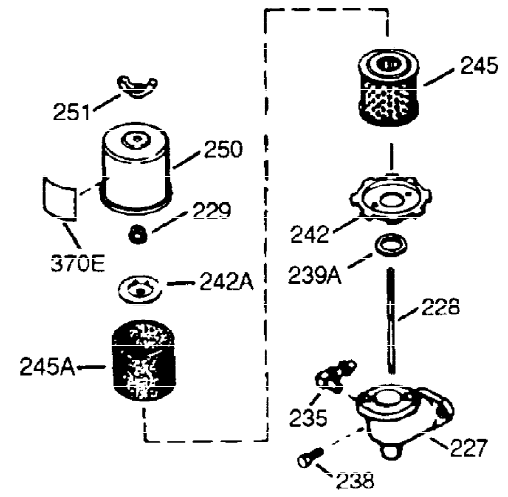

ILLUSTRATION SHOWS TYPICAL PARTS ONLY. ORDER BY PART NUMBER. PARTS NOT LISTED ARE SUPPLIED BY OEM.

VIEW 2 OF 2