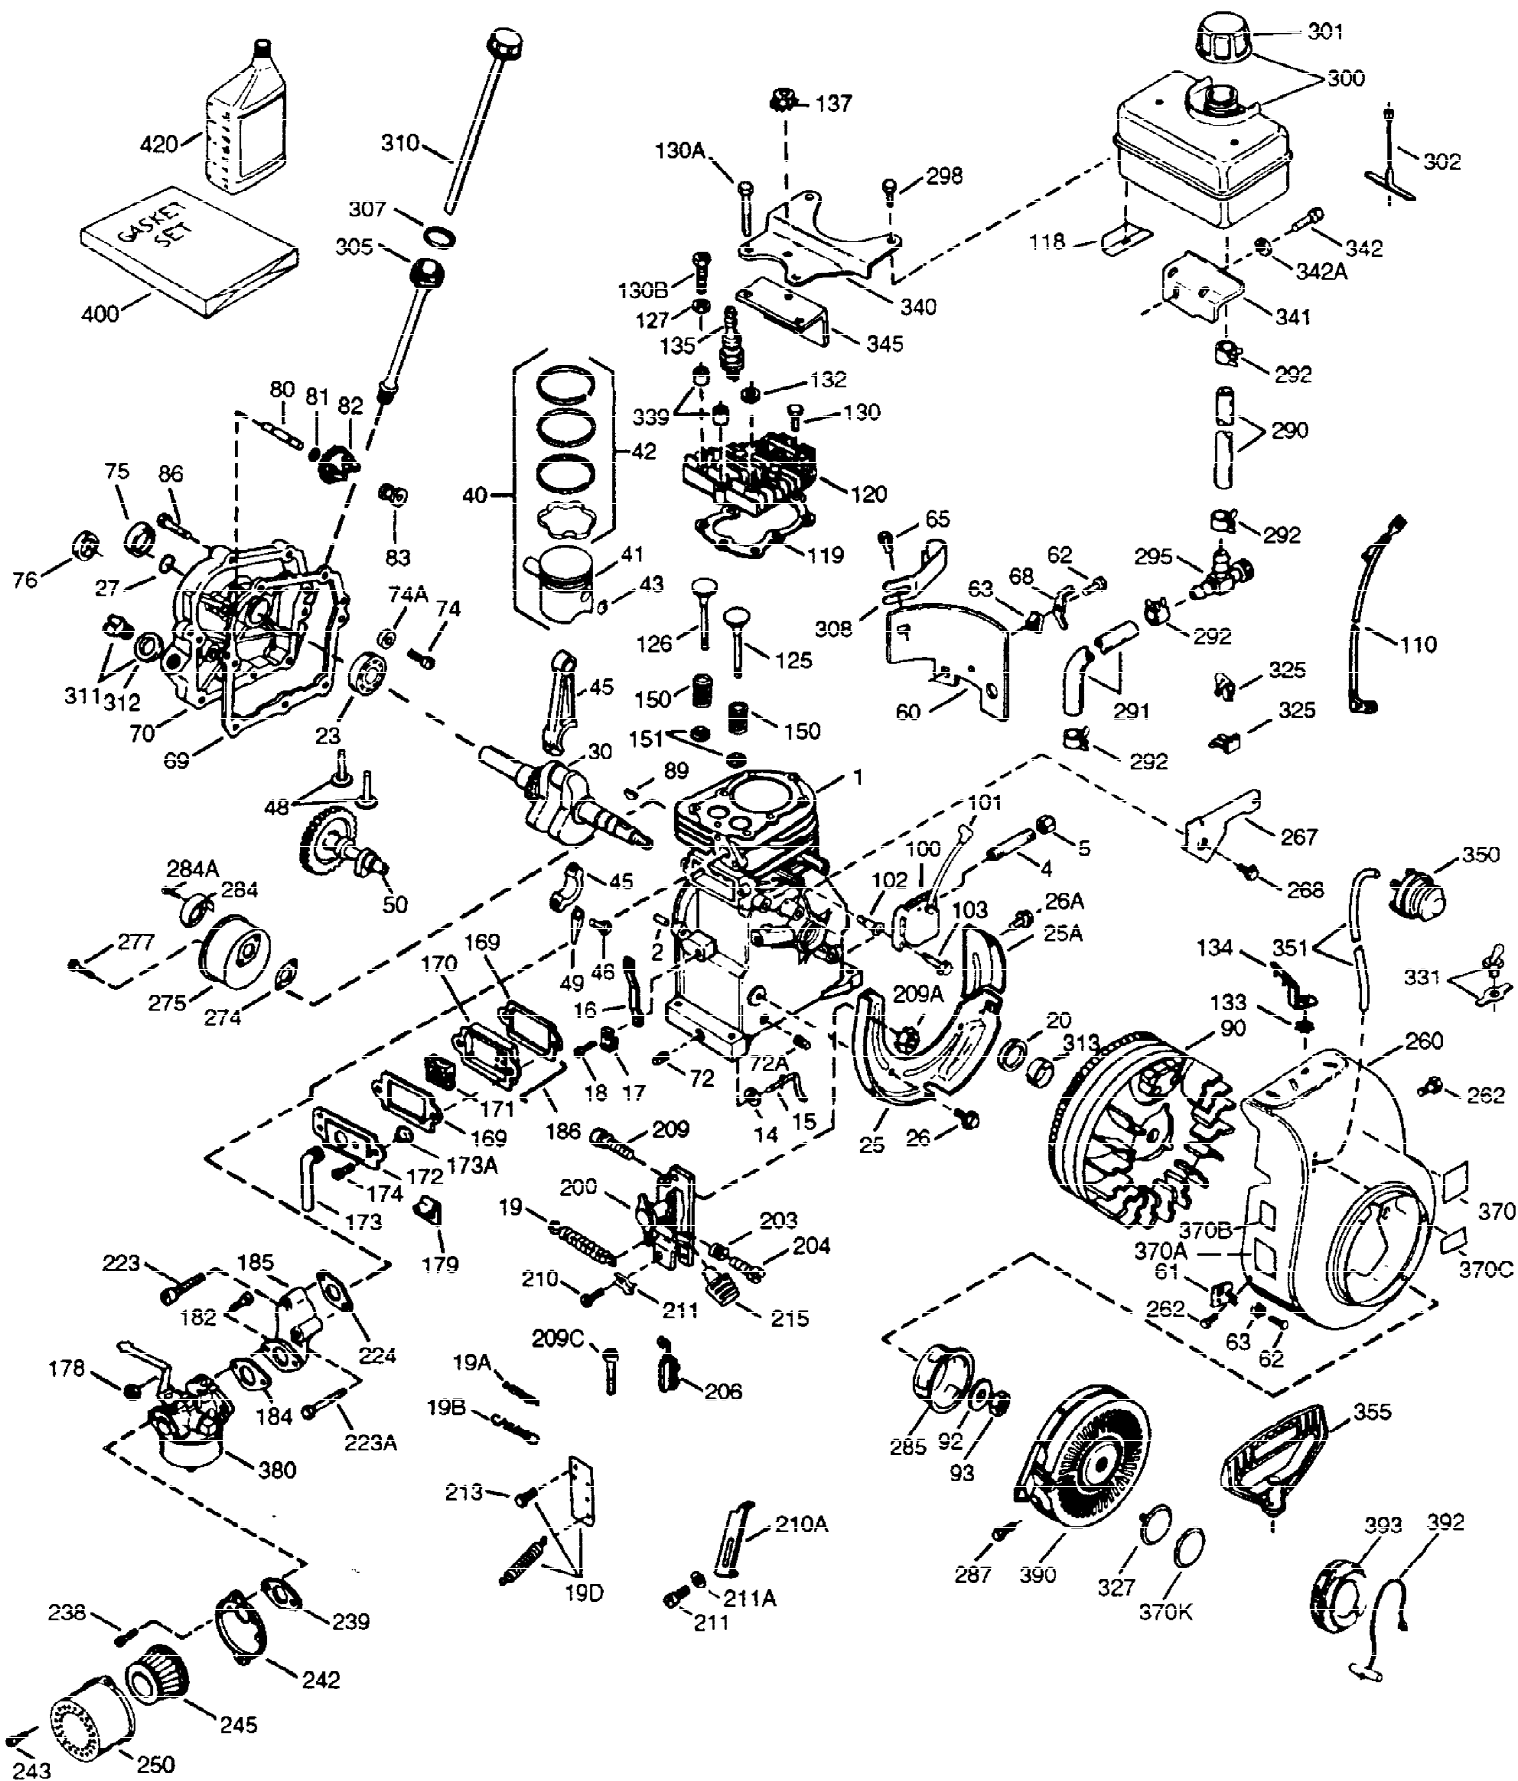

ILLUSTRATION SHOWS TYPICAL PARTS ONLY. ORDER BY PART NUMBER. PARTS NOT LISTED ARE SUPPLIED BY OEM.

VIEW 1 OF 2

Ref #	Part Number	Qty	Description
1	36562	1	Cylinder (Incl. 2,20,72, 72A & 125)
2	26727	2	Dowel Pin
14	28277	1	Washer
15	31334	1	Governor Rod
16	37729	1	Governor Lever
17	29916	1	Governor Lever Clamp
18	651018	1	Screw, T-15, 8-32 x 19/64"
19D	33857	2	Extension Spring Ass'y. (Incl. 213)
19	31426	1	Extension Spring
20	32600	1	Oil Seal
25A	35883	1	Baffle Extension
25	36552	1	Blower Housing Baffle (Incl. 262)
26A	650926	1	Screw, 8-32 x 21/64"
26	650802	2	Screw, 1/4-20 x 5/8"
30	35133	1	Crankshaft
40	40020	1	Piston, Pin & Ring Set (Std.)
40	40021	1	Piston, Pin & Ring Set (.010" OS)
41	40018	1	Piston & Pin Ass'y. (Std.) (Incl. 43)
41	40019	1	Piston & Pin Ass'y. (.010" OS) (Incl. 43)
42	40022	1	Ring Set (Std.)
42	40023	1	Ring Set (.010" OS)
43	20381	2	Piston Pin Retaining Ring
45	32875A	1	Connecting Rod Ass'y. (Incl. 46 & 49)
46	32610A	2	Connecting Rod Bolt
48	27241	2	Valve Lifter
49	32654	1	Oil Dipper
50	32197A	1	Camshaft (MCR)
60	29745	1	Blower Housing Extension
62	650760	1	Screw, 8-32 X 3/8"
63	28545	1	Grommet
65	650128	1	Screw, 10-24 X 1/2"
69	27677A	1	* Cylinder Cover Gasket
70	32700B	1	Cylinder Cover (Incl. 75 thru 83,311)
72	27642	1	Oil Drain Plug
72A	28582	1	Oil Drain Plug
75	27897	1	Oil Seal
80	30574A	1	Governor Shaft
81	30590A	1	Washer
82	30591	1	Governor Gear Ass'y. (Incl. 81)
83	30588A	1	Governor Spool
86	650488	7	Screw, 1/4-20 x 1-1/4"
89	610961	1	Flywheel Key
90	611195	1	Flywheel
92	650815	1	Belleville Washer
93	650816	1	Flywheel Nut
100	34443C	1	Solid State Ignition
101	610118	1	Spark Plug Cover
102	651024	2	Solid State Mounting Stud
103A	650767	1	Screw, 8-32 x 27/64"
103	651007	2	Screw, T-15, 10-24 X 15/16"
110	37601	1	Ground Wire
110C	36964	1	Ground Wire
110B	37602	1	Ground Wire
110A	37798	1	Ground Wire
111A	611224	1	Rocker Switch