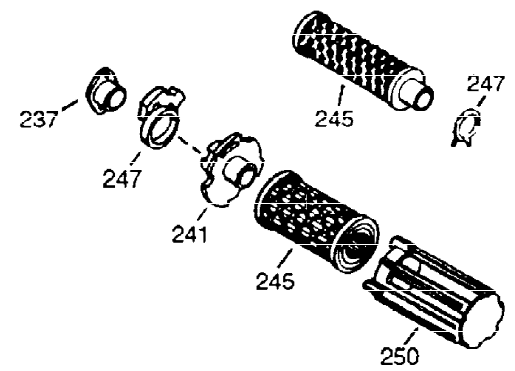

ILLUSTRATION SHOWS TYPICAL PARTS ONLY. ORDER BY PART NUMBER. PARTS NOT LISTED ARE SUPPLIED BY OEM.

VIEW 2 OF 2