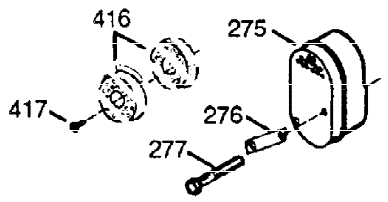

ILLUSTRATION SHOWS TYPICAL PARTS ONLY. ORDER BY PART NUMBER. PARTS NOT LISTED ARE SUPPLIED BY OEM.

VIEW 2 OF 2