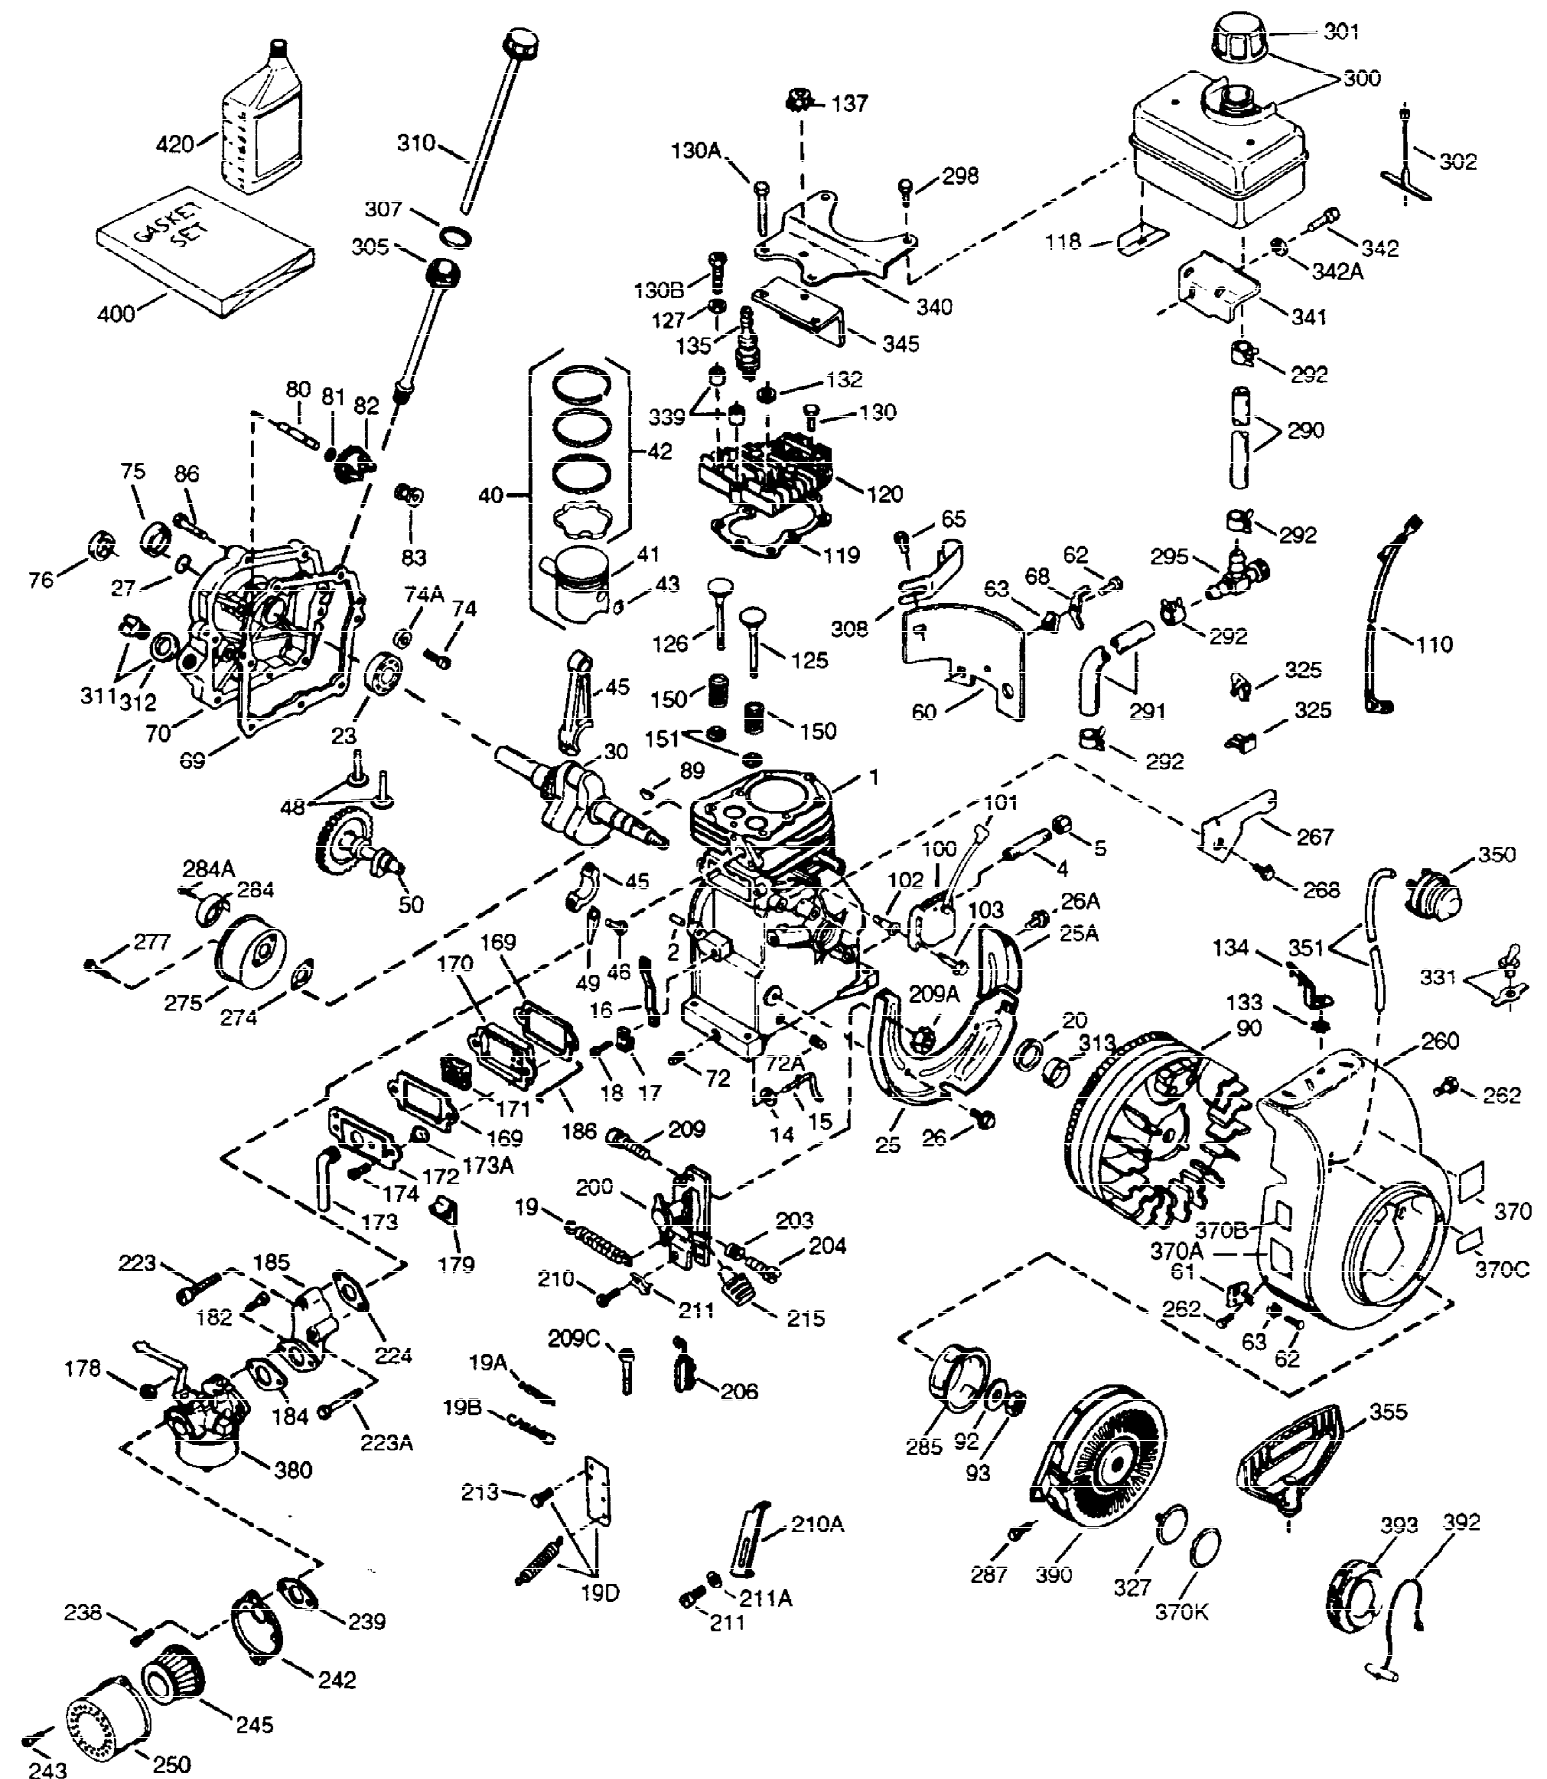

ILLUSTRATION SHOWS TYPICAL PARTS ONLY. ORDER BY PART NUMBER. PARTS NOT LISTED ARE SUPPLIED BY OEM.

VIEW 1 OF 2

Ref #	Part Number	Qty	Description
1	36562	1	Cylinder (Incl. 2,20,72 & 125)
2	26727	2	Dowel Pin
14	28277	1	Washer
15	31334	1	Governor Rod
16	37729	1	Governor Lever
17	29916	1	Governor Lever Clamp
18	651018	1	Screw, T-15, 8-32 x 19/64"
19D	33857	1	Extension Spring Ass'y. (Incl. 213)
19	31426	1	Extension Spring
20	32600	1	Oil Seal
25	36552	1	Blower Housing Baffle (Incl. 262)
26	650802	2	Screw, 1/4-20 x 5/8"
30	34734A	1	Crankshaft
40	40020	1	Piston, Pin & Ring Set (Std.)
40	40021	1	Piston, Pin & Ring Set (.010" OS)
41	40018	1	Piston & Pin Ass'y. (Std.) (Incl. 43)
41	40019	1	Piston & Pin Ass'y. (.010" OS) (Incl. 43)
42	40022	1	Ring Set (Std.)
42	40023	1	Ring Set (.010" OS)
43	20381	2	Piston Pin Retaining Ring
45	32875A	1	Connecting Rod Ass'y. (Incl. 46 & 49)
46	32610A	2	Connecting Rod Bolt
48	27241	2	Valve Lifter
49	32654	1	Oil Dipper
50	32197A	1	Camshaft (MCR)
60	29745	1	Blower Housing Extension
62	650760	1	Screw, 8-32 X 3/8"
63	28545	1	Grommet
65	650128	1	Screw, 10-24 X 1/2"
69	27677A	1	* Cylinder Cover Gasket
70	32700B	1	Cylinder Cover (Incl. 75 thru 83,311)
72	27642	2	Oil Drain Plug
75	27897	1	Oil Seal
80	30574A	1	Governor Shaft
81	30590A	1	Washer
82	30591	1	Governor Gear Assembly (Incl. 81)
83	30588A	1	Governor Spool
86	650488	7	Screw, 1/4-20 x 1-1/4"
89	610961	1	Flywheel Key
90	611195	1	Flywheel
92	650815	1	Belleville Washer
93	650816	1	Flywheel Nut
100	34443C	1	Solid State Ignition
101	610118	1	Spark Plug Cover
102	651024	2	Solid State Mounting Stud
103A	650767	1	Screw, 8-32 x 27/64"
103	651007	2	Screw, T-15, 10-24 X 15/16"
110	37601	1	Ground Wire
110B	37798	1	Ground Wire
110A	36964	1	Ground Wire
111A	611224	1	Rocker Switch (on/off)
119	36437	1	* Cylinder Head Gasket
120	36438	1	Cylinder Head (Incl. 130)
125	36471	1	Exhaust Valve (Std.) (Incl. 151)
125	36472	1	Exhaust Valve (1/32" OS) (Incl. 151)