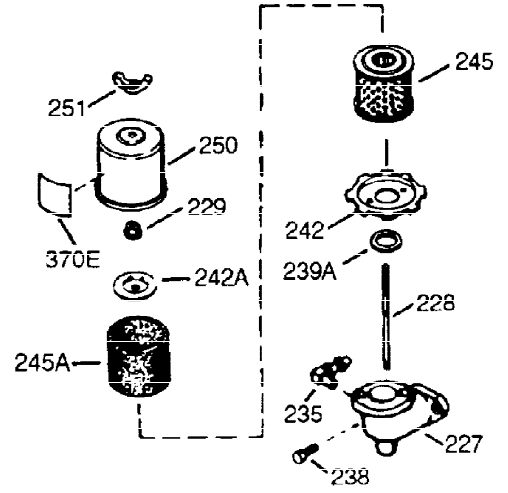

ILLUSTRATION SHOWS TYPICAL PARTS ONLY. ORDER BY PART NUMBER. PARTS NOT LISTED ARE SUPPLIED BY OEM.

VIEW 2 OF 2