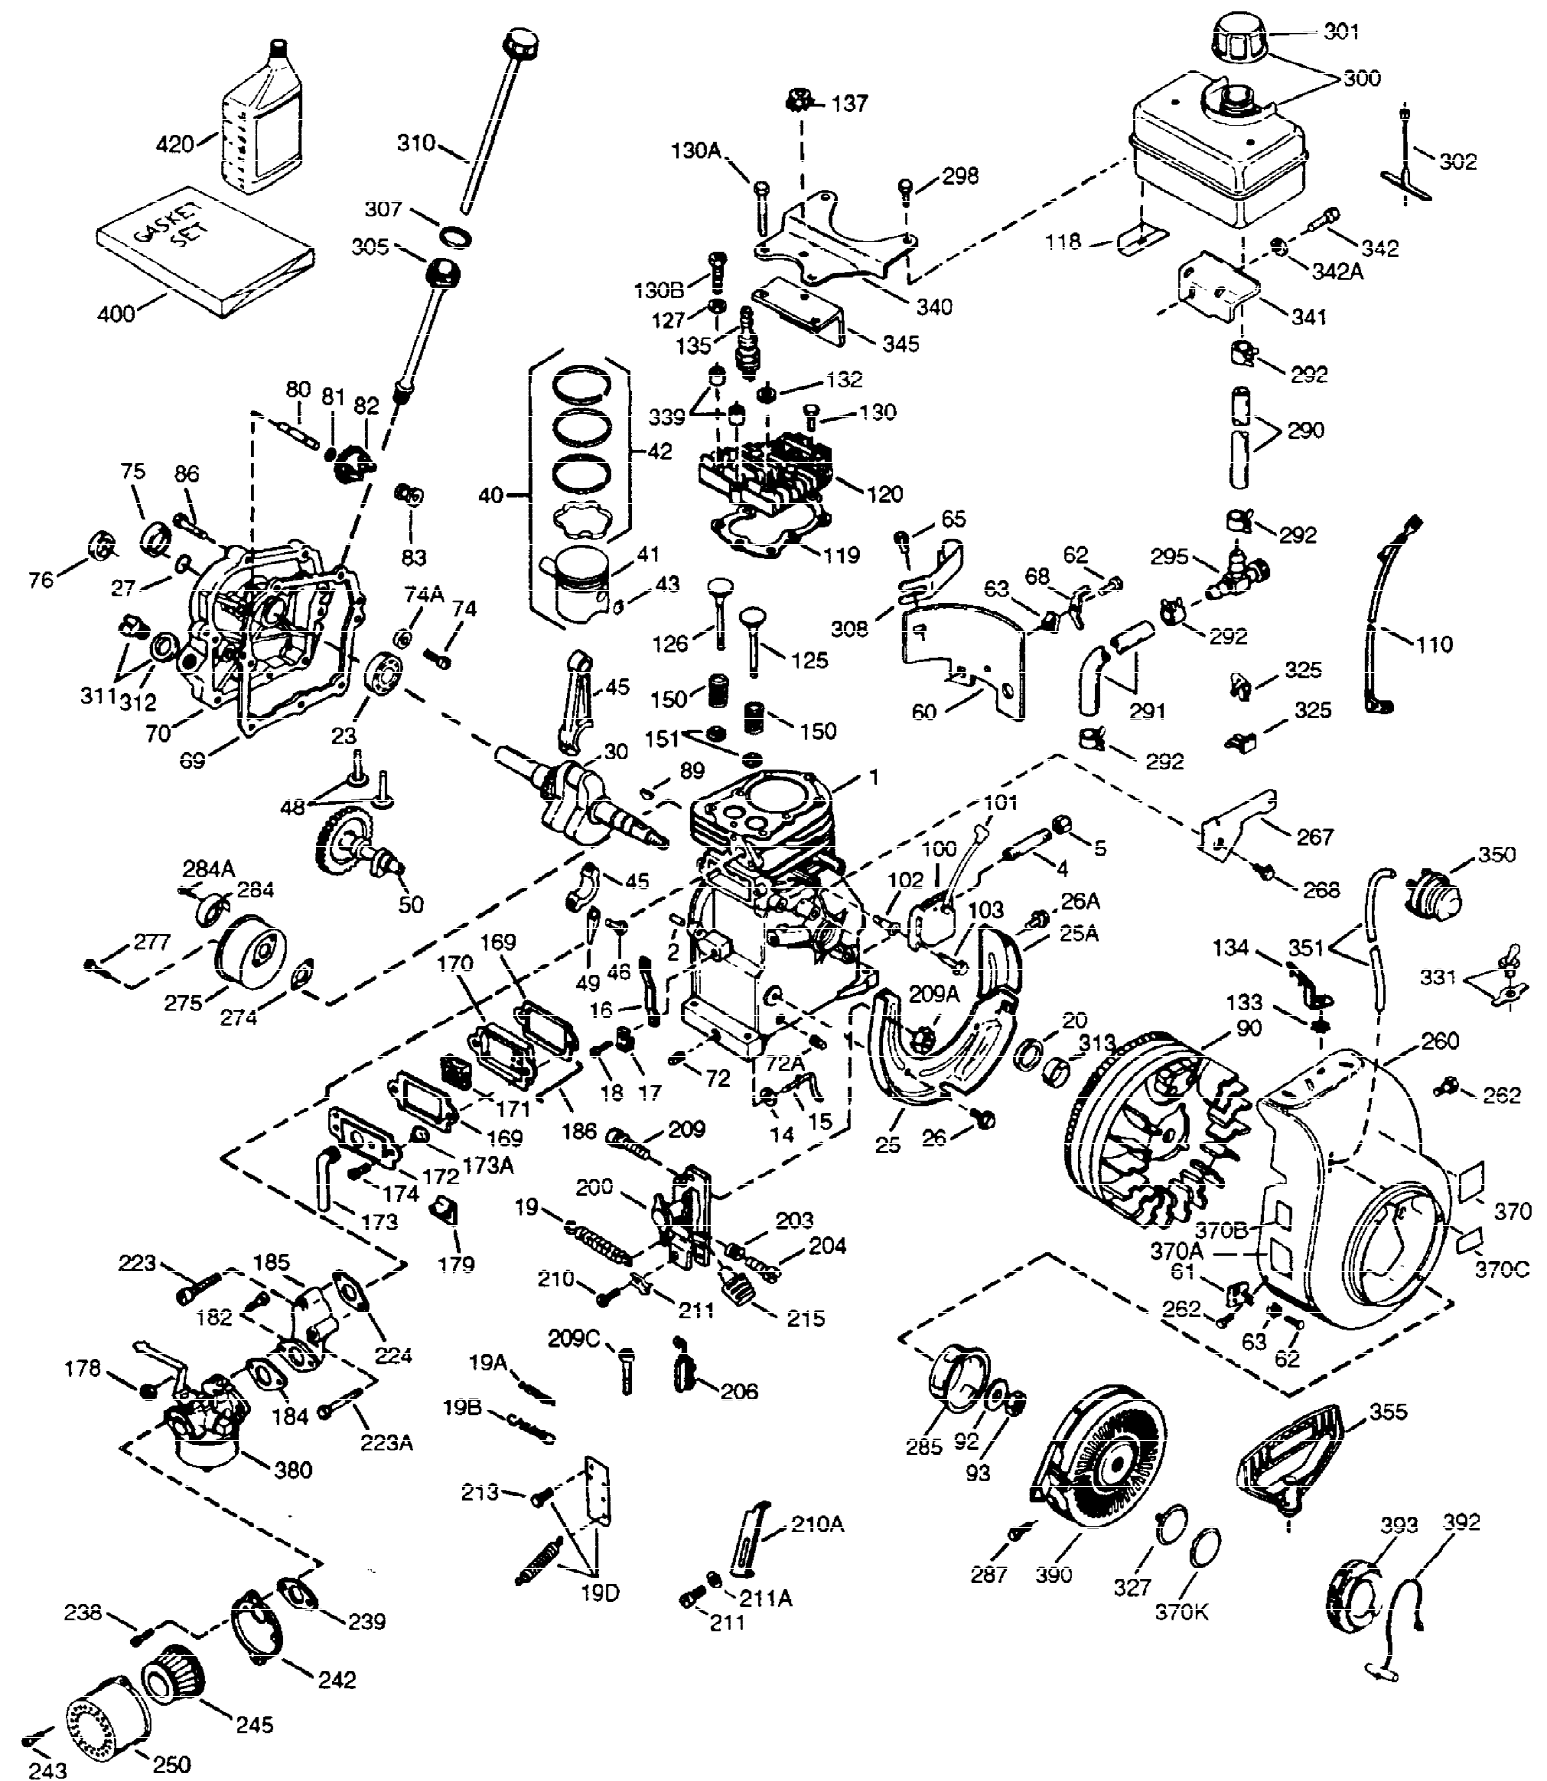

ILLUSTRATION SHOWS TYPICAL PARTS ONLY. ORDER BY PART NUMBER. PARTS NOT LISTED ARE SUPPLIED BY OEM.

VIEW 1 OF 2

Ref #	Part Number	Qty	Description
1	36562	1	Cylinder (Incl. 2,20,72 & 125)
2	26727	2	Dowel Pin
14	28277	1	Washer
15	31334	1	Governor Rod
16	37729	1	Governor Lever
17	31335	1	Governor Lever Clamp
18	651018	1	Screw, T-15, 8-32 x 19/64"
19	31426	1	Extension Spring
20	32600	1	Oil Seal
23	28458	1	Ball Bearing
25	36552	1	Blower Housing Baffle (Incl. 262)
25A	35883	1	Baffle Extension
26	650802	2	Screw, 1/4-20 x 5/8"
26A	650926	1	Screw, 8-32 x 21/64"
30	35132	1	Crankshaft
32	28537	2	Washer
37A	30322	1	Lock Nut, 8-32
40	40020	1	Piston, Pin & Ring Set (Std.)
40	40021	1	Piston, Pin & Ring Set (.010" OS)
41	40018	1	Piston & Pin Ass'y. (Std.) (Incl. 43)
41	40019	1	Piston & Pin Ass'y. (.010" OS) (Incl. 43)
42	40022	1	Ring Set (Std.)
42	40023	1	Ring Set (.010" OS)
43	20381	2	Piston Pin Retaining Ring
45	32875A	1	Connecting Rod Ass'y. (Incl. 46 & 49)
46	32610A	2	Connecting Rod Bolt
48	27241	2	Valve Lifter
49	32654	1	Oil Dipper
50	32197A	1	Camshaft (MCR)
60	29745	1	Blower Housing Extension
65	650128	1	Screw, 10-24 X 1/2"
69	27677A	1	* Cylinder Cover Gasket
70	30756C	1	Cylinder Cover (Incl. 75,80 thru 84 & 311)
72	27642	2	Oil Drain Plug
75	28540	1	Oil Seal
80	30574A	1	Governor Shaft
81	30590A	1	Washer
82	30591	1	Governor Gear Assembly (Incl. 81)
83	30588A	1	Governor Spool
86	650488	7	Screw, 1/4-20 x 1-1/4"
89	610961	1	Flywheel Key
90	611195	1	Flywheel
92	650815	1	Belleville Washer
93	650816	1	Flywheel Nut
100	34443C	1	Solid State Ignition
101	610118	1	Spark Plug Cover
102	651024	1	Solid State Mounting Stud
103	651007	2	Screw, T-15, 10-24 X 15/16"
110	35182	1	Ground Wire
119	36437	1	* Cylinder Head Gasket
120	36438	1	Cylinder Head (Incl. 130)
125	36471	1	Exhaust Valve (Std.) (Incl. 151)
125	36472	1	Exhaust Valve (1/32" OS) (Incl. 151)
126	29314C	1	Intake Valve (Std.) (Incl. 151)
130	6021A	3	Screw, 5/16-18 x 1-1/2"