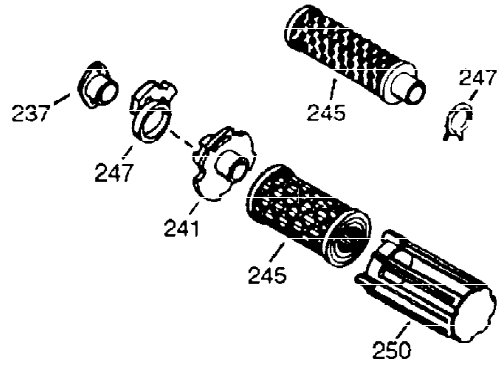

ILLUSTRATION SHOWS TYPICAL PARTS ONLY. ORDER BY PART NUMBER. PARTS NOT LISTED ARE SUPPLIED BY OEM.

VIEW 2 OF 2