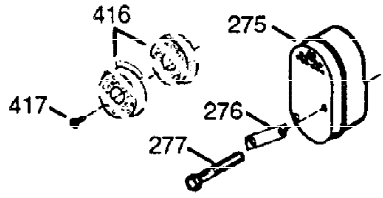

ILLUSTRATION SHOWS TYPICAL PARTS ONLY. ORDER BY PART NUMBER. PARTS NOT LISTED ARE SUPPLIED BY OEM.

VIEW 2 OF 2