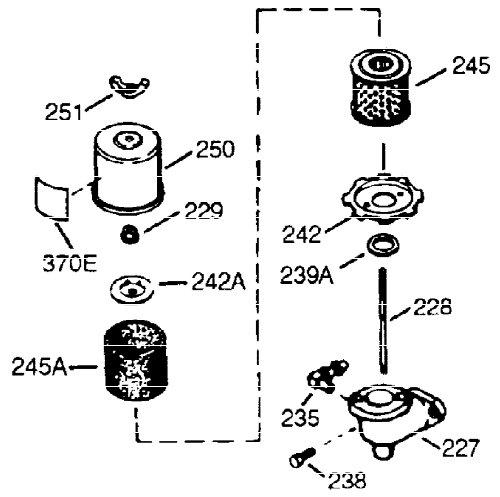

ILLUSTRATION SHOWS TYPICAL PARTS ONLY. ORDER BY PART NUMBER. PARTS NOT LISTED ARE SUPPLIED BY OEM.

VIEW 2 OF 2