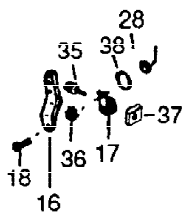

ILLUSTRATION SHOWS TYPICAL PARTS ONLY. ORDER BY PART NUMBER. PARTS NOT LISTED ARE SUPPLIED BY OEM.

VIEW 2 OF 2