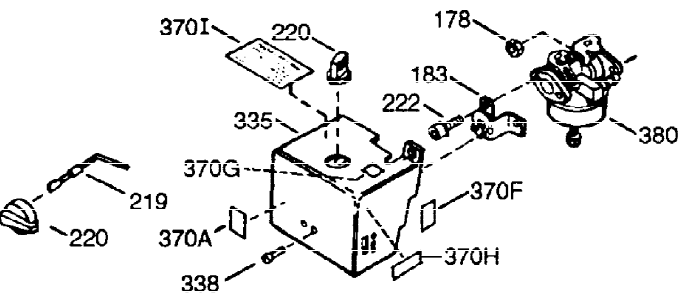

ILLUSTRATION SHOWS TYPICAL PARTS ONLY. ORDER BY PART NUMBER. PARTS NOT LISTED ARE SUPPLIED BY OEM.

VIEW 2 OF 2