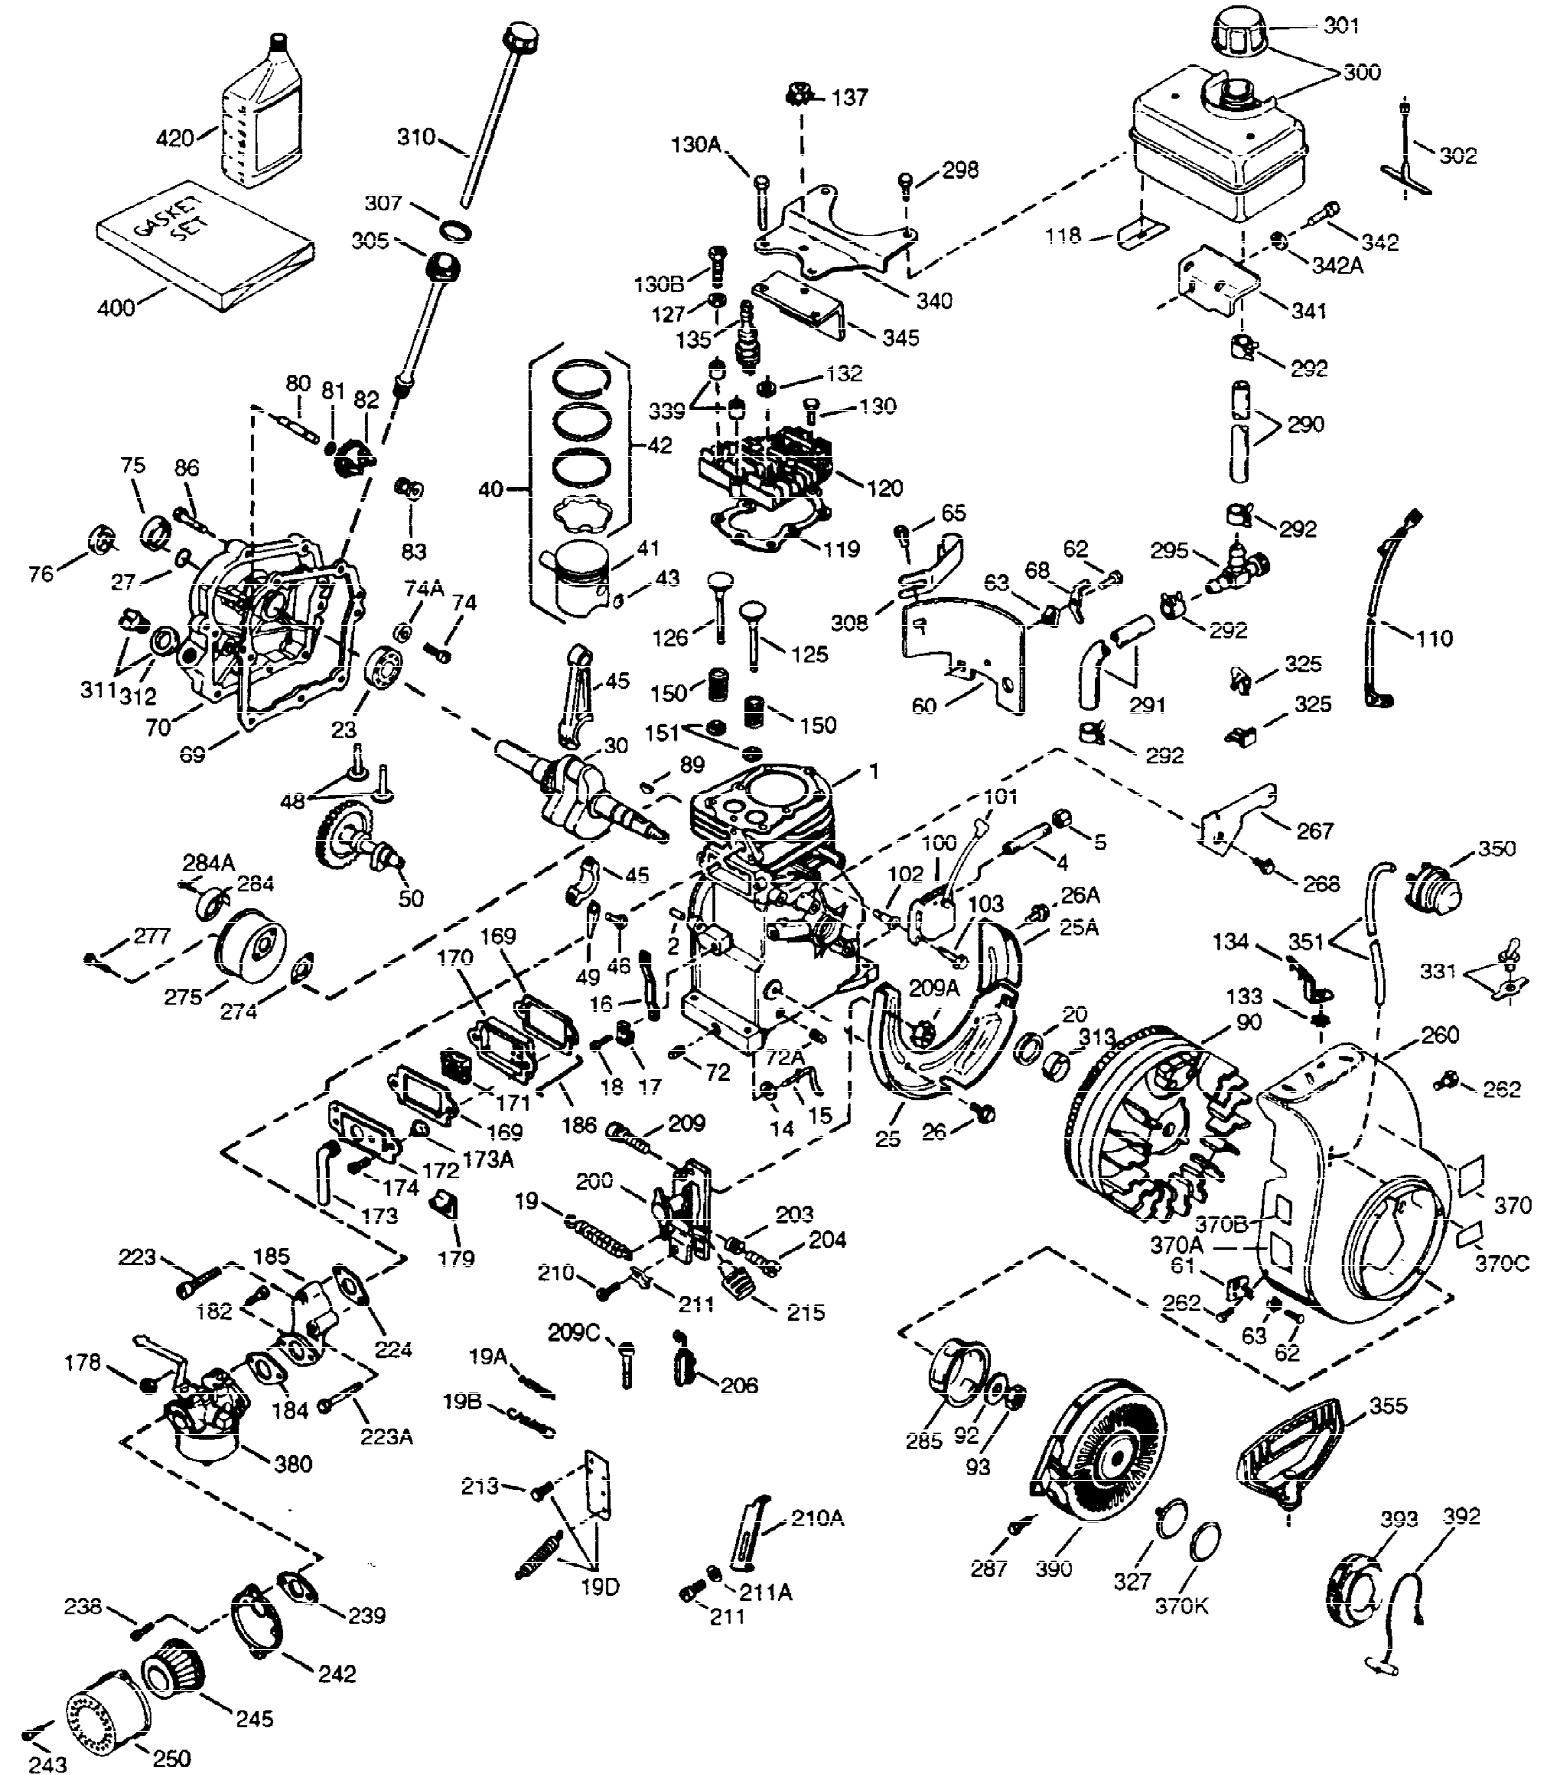

ILLUSTRATION SHOWS TYPICAL PARTS ONLY. ORDER BY PART NUMBER. PARTS NOT LISTED ARE SUPPLIED BY OEM.

VIEW 1 OF 2

Ref #	Part Number	Qty	Description
1	36591	1	Cylinder (Incl. 2,20,72 & 125)
2	26727	2	Dowel Pin
14	28277	1	Washer
15	31334	1	Governor Rod
16	37729	1	Governor Lever
17	31335	1	Governor Lever Clamp
18	651018	1	Screw, T-15, 8-32 x 19/64"
19	31426	1	Extension Spring
20	32600	1	Oil Seal
25A	35883	1	Baffle Extension
25	36552	1	Blower Housing Baffle (Incl. 262)
26	650802	2	Screw, 1/4-20 x 5/8"
26A	650926	1	Screw, 8-32 x 21/64"
27	28539	1	Retaining Ring
30	35133	1	Crankshaft
40	40020	1	Piston, Pin & Ring Set (Std.)
40	40021	1	Piston, Pin & Ring Set (.010" OS)
41	40018	1	Piston & Pin Ass'y. (Std.) (Incl. 43)
41	40019	1	Piston & Pin Ass'y. (.010" OS) (Incl. 43)
42	40022	1	Ring Set (Std.)
42	40023	1	Ring Set (.010" OS)
43	20381	2	Piston Pin Retaining Ring
45	32875A	1	Connecting Rod Ass'y. (Incl. 46 & 49)
46	32610A	2	Connecting Rod Bolt
48	27241	2	Valve Lifter
49	32654	1	Oil Dipper
50	32197A	1	Camshaft (MCR)
60	29745	1	Blower Housing Extension
65	650128	1	Screw, 10-24 X 1/2"
69	27677A	1	* Cylinder Cover Gasket
70	32700B	1	Cylinder Cover (Incl. 75,80 thru 84 & 311)
72	27642	2	Oil Drain Plug
75	27897	1	Oil Seal
80	30574A	1	Governor Shaft
81	30590A	1	Washer
82	30591	1	Governor Gear Assembly (Incl. 81)
83	30588A	1	Governor Spool
86	650488	7	Screw, 1/4-20 x 1-1/4"
89	610961	1	Flywheel Key
90	611195	1	Flywheel
92	650815	1	Belleville Washer
93	650816	1	Flywheel Nut
100	34443C	1	Solid State Ignition
101	610118	1	Spark Plug Cover
102	651024	1	Solid State Mounting Stud
103	651007	2	Screw, T-15, 10-24 X 15/16"
110	35182	1	Ground Wire
119	36437	1	* Cylinder Head Gasket
120	36438	1	Cylinder Head (Incl. 130)
125	36471	1	Exhaust Valve (Std.) (Incl. 151)
125	36472	1	Exhaust Valve (1/32" OS) (Incl. 151)
126	29314C	1	Intake Valve (Std.) (Incl. 151)
127	650691	2	Washer
129	650818	2	Screw, 5/16-18 x 1-15/32"
130	6021A	3	Screw, 5/16-18 x 1-1/2"