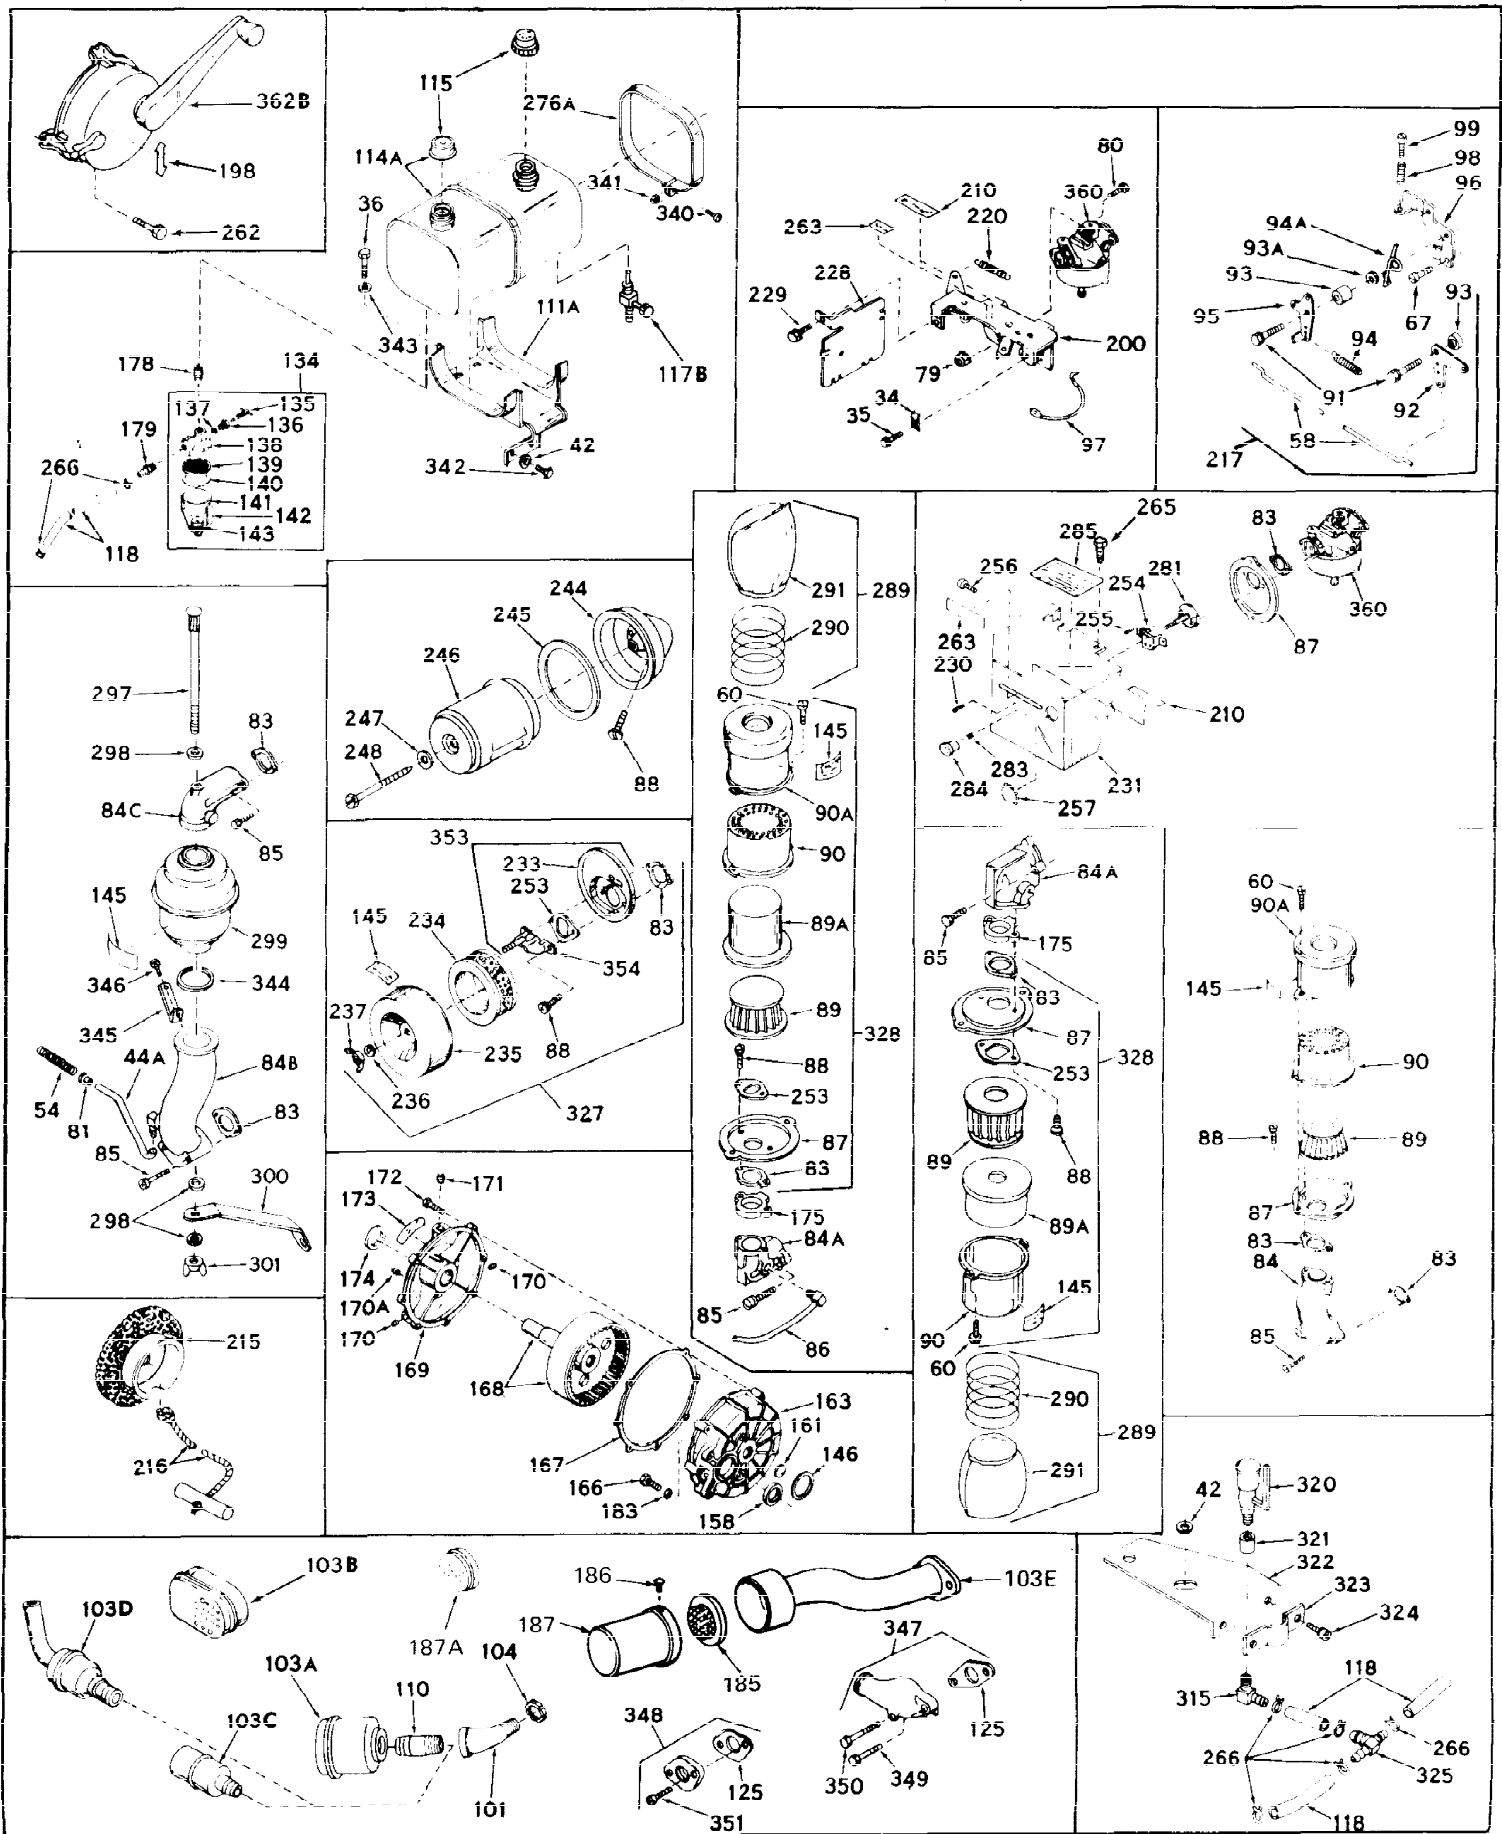

Ref #	Part Number	Qty	Description
34	27793	0	Clip, Conduit
35	28942	0	Screw
36	650694	0	Screw, Hex hd. cap, 5/16-18 x 2
36	650695	0	Screw, Hex hd. cap, 5/16-18 x 2-1/4 (Grade 8
36	650697	0	Screw, Hex hd. cap, 5/16-18 x 2-1/2
42	26073	0	Washer, Connecting rod bolt
54	28819	0	Spring, Fuel line
54	31778	0	Spring, Coil
60	650152	0	Screw
67	650399	0	Screw, Phil. fil. hd. Sems, 10-32 x 5/8
79	29752	0	Nut
80	650572	0	Screw
83	27272	0	Gasket, Air cleaner
85	29786	0	Screw
85	650163	0	Screw, Fil. hd. Sems, 10-32 x 7/8
85	650416	0	Screw, Rd. hd. Sems, 10-32 x 1
85	650605	0	Screw
87	31691	0	Bracket, Air cleaner
88	28820	0	Screw
88	650399	0	Screw, Phil. fil. hd. Sems, 10-32 x 5/8
88	650521	0	Screw
89	30727	0	Element, Air cleaner
90	31692	0	Body, Air cleaner
91	30312	0	Screw, Hex washer hd. Sems, 10-32 x 1/2
98	28569	0	Spring, Compression
98	32924	0	Spring, Compression
99	29500	0	Screw, Fil. hd. mach., Sems, 8-32 x 3/4
99	650223	0	Screw, Fil. slotted hd. Sems, 8-32 x 5/8
99	650688	0	Screw, Hex hd., 10-32 x 1-5/16" (Drilled
104	28443	0	Nut, Conduit (1/8" thick)
104	32862	0	Nut, Conduit (1/4" thick)
115	32387A	0	Cap, Fuel filler (Charcoal Plastic) (Spurt
115	33032	0	Cap, Fuel filler (Red Plastic) (Spurt
118	29774	0	Line, Fuel (Braided 8.25")
118	30705	0	Line, Fuel (Braided 16")
118	30962	0	Line, Fuel (Braided 32")
125	27930	0	Gasket, Exhaust
145	31752	0	Decal, Air cleaner
146	28451	0	Gasket, Housing
171	24590	0	Plug, Pipe
215	28301	0	Pulley, Starter
216	590343	0	Rope & Handle Assy., Starter
228	30820	0	Baffle, Heat
229	28942	0	Screw
230	650257	0	Screw, Pan hd. Sems, 8-32 x 5/16
253	30767	0	Spacer, Air cleaner
255	28820	0	Screw
256	650760	0	Screw
257	31291	0	Plug, Cover
262	29716	0	Screw
265	650701	0	Screw, Hex washer hd. shakeproof,
266	26460	0	Clamp, Fuel line
289	730512	0	Kit, Pre-cleaner
290	31667	0	Spring, Pre-cleaner bag
291	31668	0	Bag, Pre-cleaner