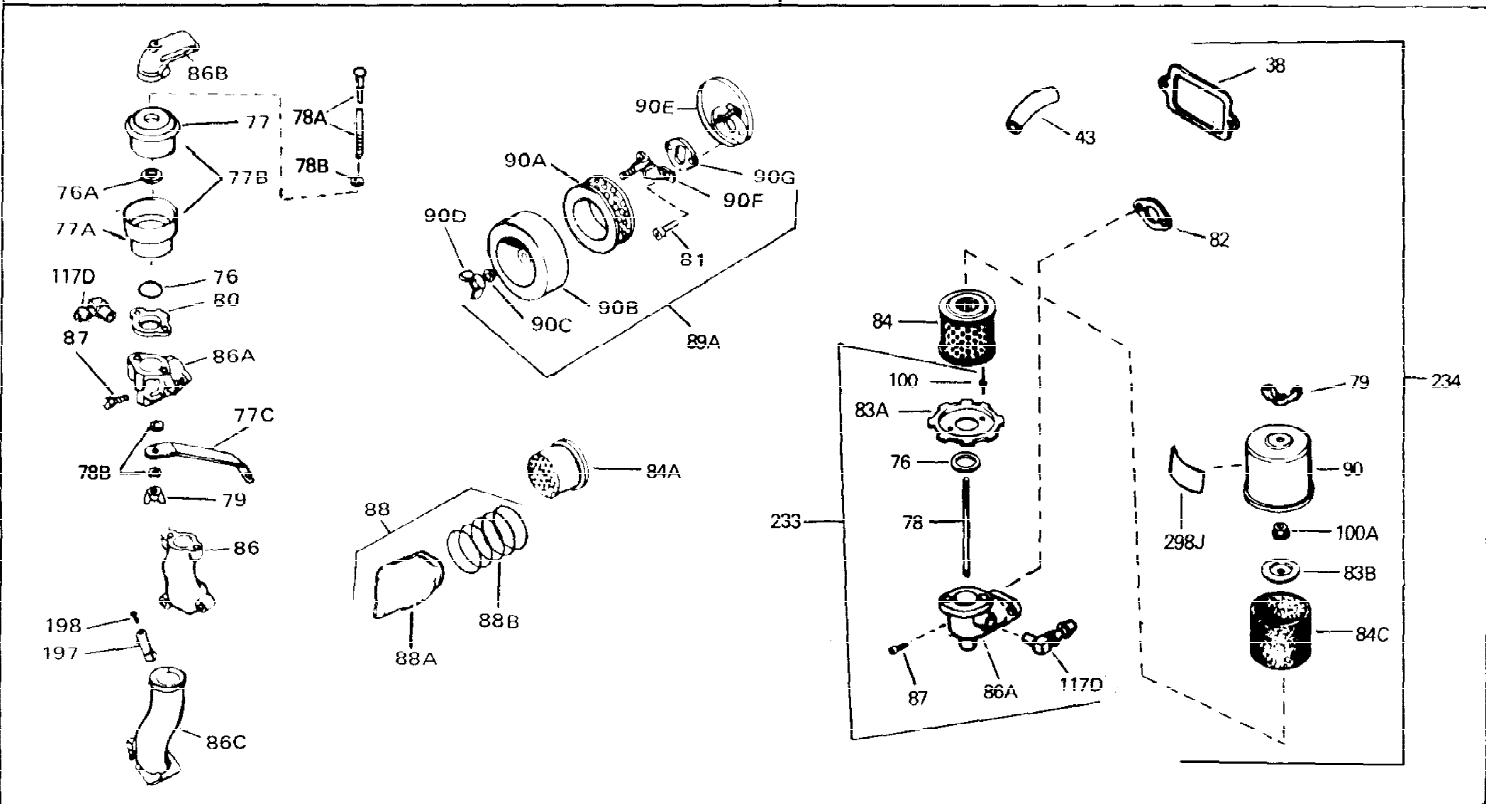

Ref #	Part Number	Qty	Description
35	26073	0	Washer, Connecting rod bolt
35	650570	0	Washer, Flat
35	650691	0	Washer, Flat
36	650694A	0	Screw, Hex flange hd., 5/16-18 x 2
36	650695A	0	Screw, Hex flange hd., 5/16-18 x 2-1/4
36	650697A	0	Screw, Hex flange hd., 5/16-18 x 2-1/2
38	27896	0	Gasket, Breather cover
43	27627	0	Tube, Breather
81	28820	0	Screw
81	30196	0	Screw
81	650521	0	Screw
82	27272	0	Gasket, Air cleaner
86A	34697	0	Elbow, Air cleaner
89A	730128	0	Cleaner Assy., Air
111	33167	0	Bracket, Lower fuel tank
112B	33166A	0	Bracket, Upper fuel tank
113A	650665	0	Screw
113	650561	0	Screw
117B	33053	0	Valve, Fuel strainer & shut-off
121E	391026	0	Muffler
124A	33171	0	Screen, Muffler
124B	33185	0	Cover & Tube, Muffler
124	650578	0	Screw
125	27930	0	Gasket, Exhaust
134	31288	0	Muffler Adapter Kit
135	730130	0	Muffler Adapter Kit
136	6021A	0	Screw, Hex flange hd., 5/16-18 x 1-1/2
137	650697A	0	Screw, Hex flange hd., 5/16-18 x 2-1/2
138	30196	0	Screw
233	34819	0	Elbow Assy., Air cleaner
234	730561	0	Air Cleaner Kit, Dual Element upright,
273	650687	0	Screw, Pan hd. self-tap, 10-32 x 5/16