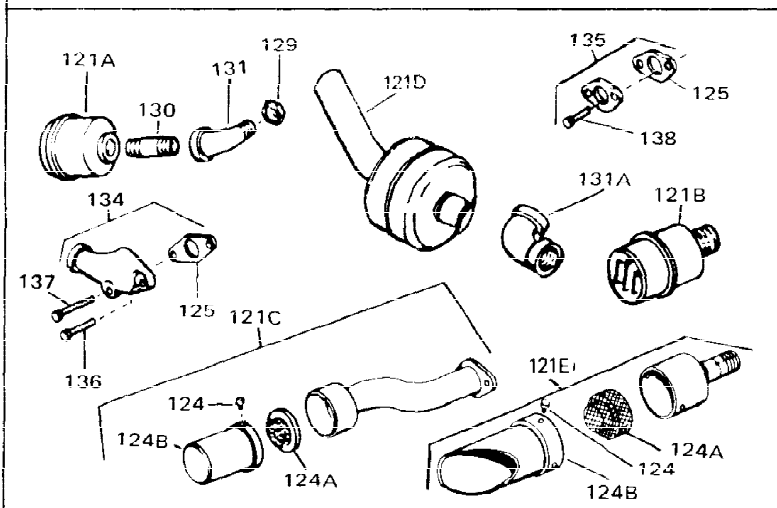

Ref #	Part Number	Qty	Description
35	26073	0	Washer, Connecting rod bolt
35	650570	0	Washer, Flat
35	650691	0	Washer, Flat
36	650694A	0	Screw, Hex flange hd., 5/16-18 x 2
36	650695A	0	Screw, Hex flange hd., 5/16-18 x 2-1/4
36	650697A	0	Screw, Hex flange hd., 5/16-18 x 2-1/2
38	27896	0	Gasket, Breather cover
43	27627	0	Tube, Breather
81	28820	0	Screw
81	30196	0	Screw
81	650521	0	Screw
82	27272	0	Gasket, Air cleaner
86A	34697	0	Elbow, Air cleaner
89A	730128	0	Cleaner Assy., Air
111	33167	0	Bracket, Lower fuel tank
112B	33166A	0	Bracket, Upper fuel tank
113A	650665	0	Screw
113	650561	0	Screw
117B	33053	0	Valve, Fuel strainer & shut-off
121E	391026	0	Muffler
124A	33171	0	Screen, Muffler
124B	33185	0	Cover & Tube, Muffler
124	650578	0	Screw
125	27930	0	Gasket, Exhaust
134	31288	0	Muffler Adapter Kit
135	730130	0	Muffler Adapter Kit
136	6021A	0	Screw, Hex flange hd., 5/16-18 x 1-1/2
137	650697A	0	Screw, Hex flange hd., 5/16-18 x 2-1/2
138	30196	0	Screw
233	34819	0	Elbow Assy., Air cleaner
234	730561	0	Air Cleaner Kit, Dual Element upright,
273	650687	0	Screw, Pan hd. self-tap, 10-32 x 5/16