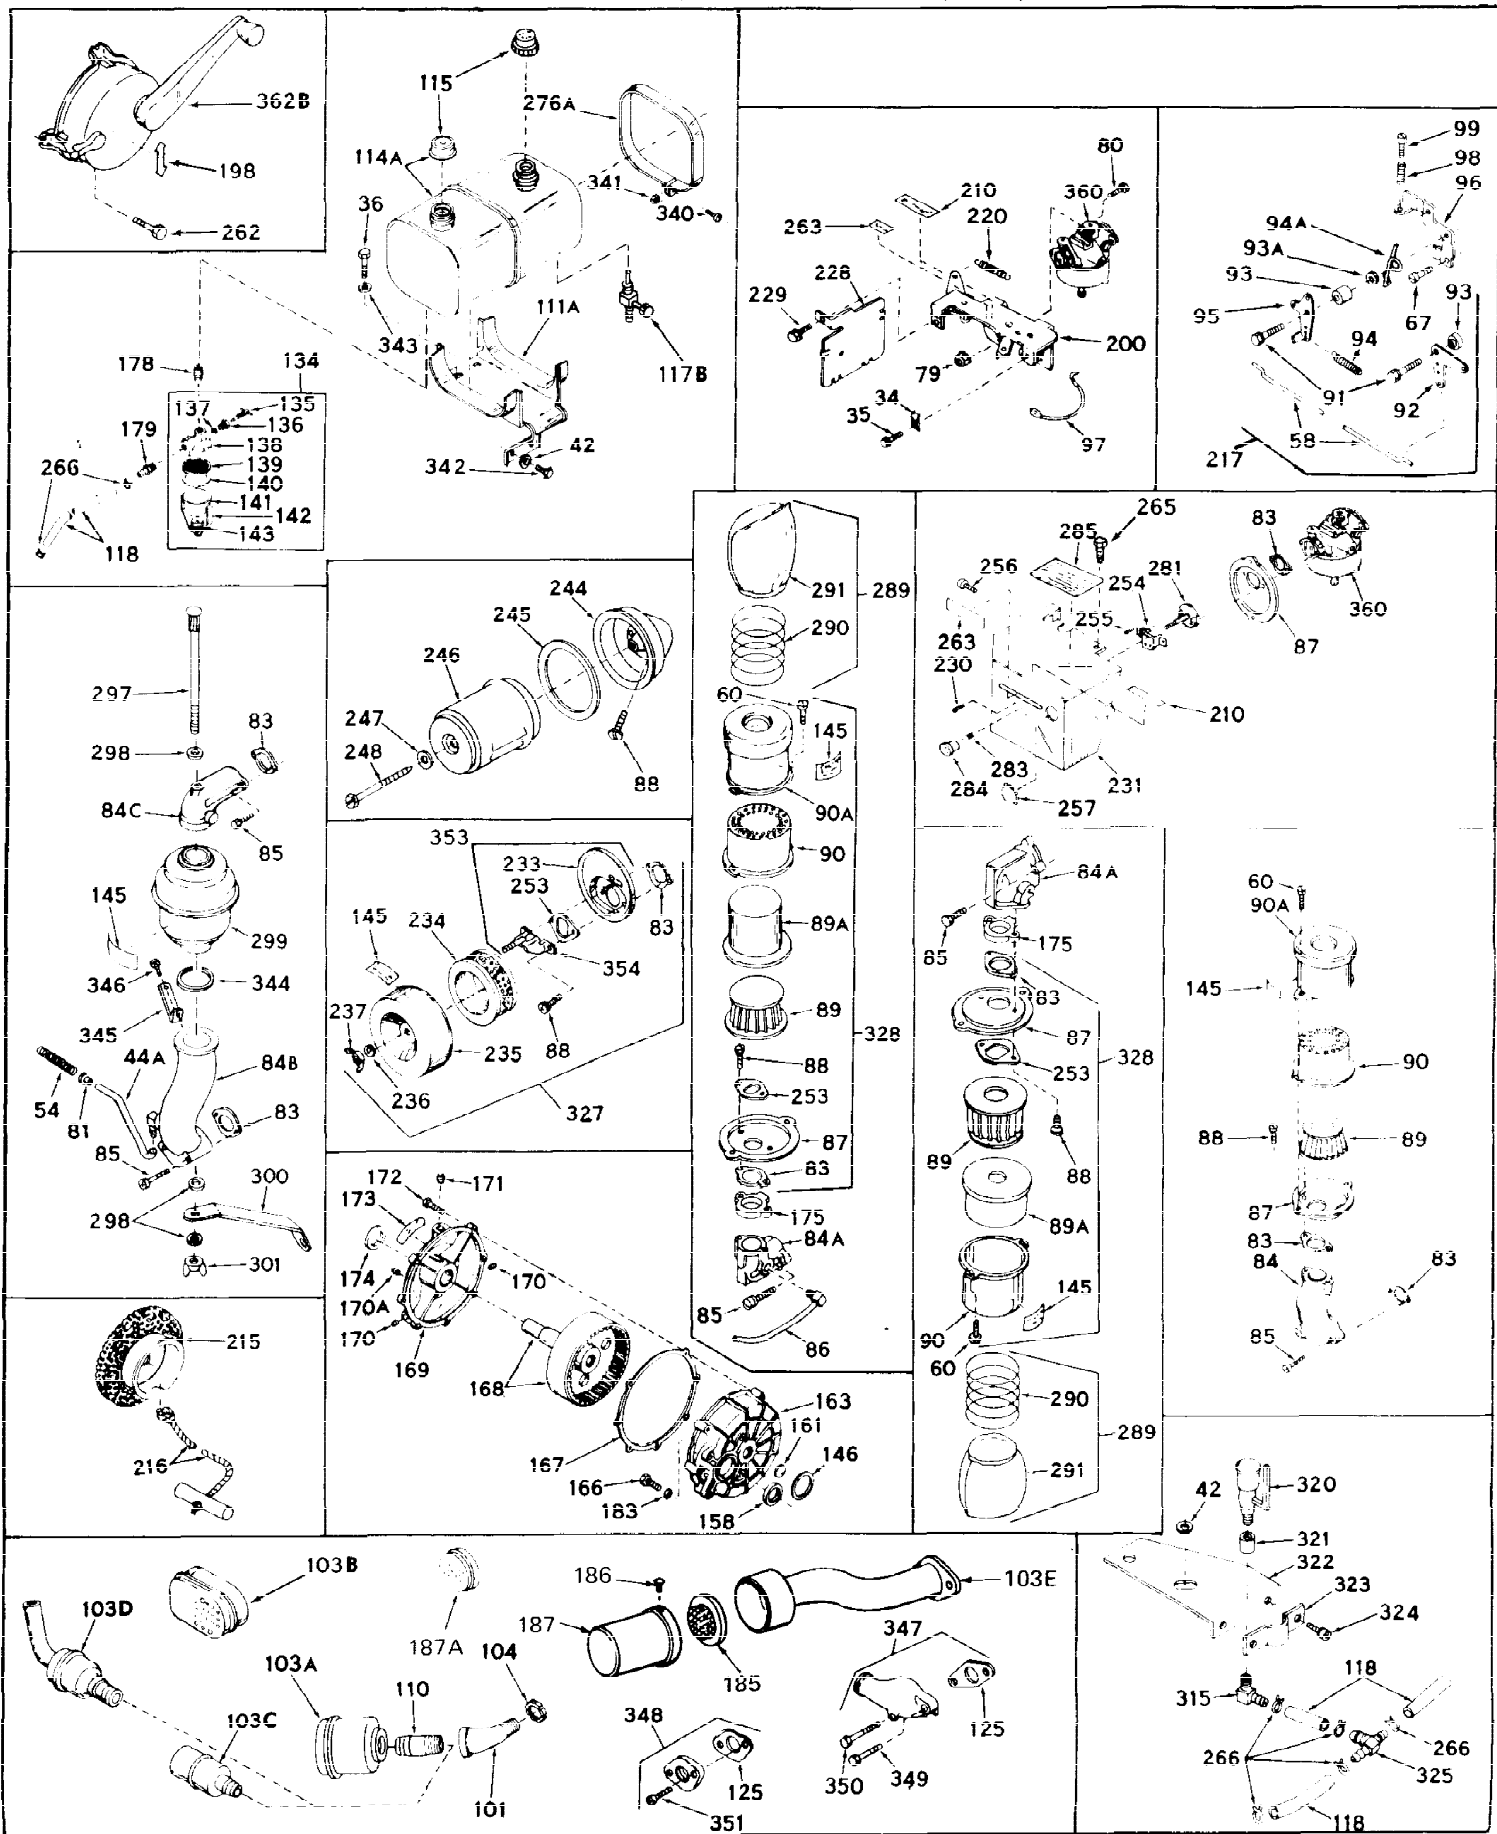

Ref #	Part Number	Qty	Description
34	27793	0	Clip, Conduit
35	28942	0	Screw
36	650694	0	Screw, Hex hd. cap, 5/16-18 x 2
36	650695	0	Screw, Hex hd. cap, 5/16-18 x 2-1/4 (Grade 8)
36	650697	0	Screw, Hex hd. cap, 5/16-18 x 2-1/2
42	26073	0	Washer, Connecting rod bolt
54	28819	0	Spring, Fuel line
54	31778	0	Spring, Coil
60	650152	0	Screw
67	650399	0	Screw, Phil. fil. hd. Sems, 10-32 x 5/8
79	29752	0	Nut
80	650572	0	Screw
83	27272	0	Gasket, Air cleaner
85	29786	0	Screw
85	650163	0	Screw, Fil. hd. Sems, 10-32 x 7/8
85	650416	0	Screw, Rd. hd. Sems, 10-32 x 1
85	650605	0	Screw
87	31691	0	Bracket, Air cleaner
88	650521	0	Screw
88	28820	0	Screw
88	650399	0	Screw, Phil. fil. hd. Sems, 10-32 x 5/8
89A	31700	0	Element, Air cleaner
90	31692	0	Body, Air cleaner
91	30312	0	Screw, Hex washer hd. Sems, 10-32 x 1/2
98	28569	0	Spring, Compression
98	32924	0	Spring, Compression
99	29500	0	Screw, Fil. hd. mach., Sems, 8-32 x 3/4
99	650223	0	Screw, Fil. slotted hd. Sems, 8-32 x 5/8
99	650688	0	Screw, Hex hd., 10-32 x 1-5/16" (Drilled)
104	28443	0	Nut, Conduit (1/8" thick)
104	32862	0	Nut, Conduit (1/4" thick)
115	32387A	0	Cap, Fuel filler (Charcoal Plastic) (Spurt)
115	33032	0	Cap, Fuel filler (Red Plastic) (Spurt)
118	29774	0	Line, Fuel (Braided 8.25")
118	30705	0	Line, Fuel (Braided 16")
118	30962	0	Line, Fuel (Braided 32")
125	27930	0	Gasket, Exhaust
145	31871	0	Decal, Air cleaner
146	28451	0	Gasket, Housing
171	24590	0	Plug, Pipe
215	28301	0	Pulley, Starter
216	590343	0	Rope & Handle Assy., Starter
228	30820	0	Baffle, Heat
229	28942	0	Screw
230	650257	0	Screw, Pan hd. Sems, 8-32 x 5/16
253	30767	0	Spacer, Air cleaner
255	28820	0	Screw
256	650760	0	Screw
257	31291	0	Plug, Cover
262	29716	0	Screw
265	650701	0	Screw, Hex washer hd. shakeproof,
266	26460	0	Clamp, Fuel line
289	730512	0	Kit, Pre-cleaner
290	31667	0	Spring, Pre-cleaner bag
291	31668	0	Bag, Pre-cleaner