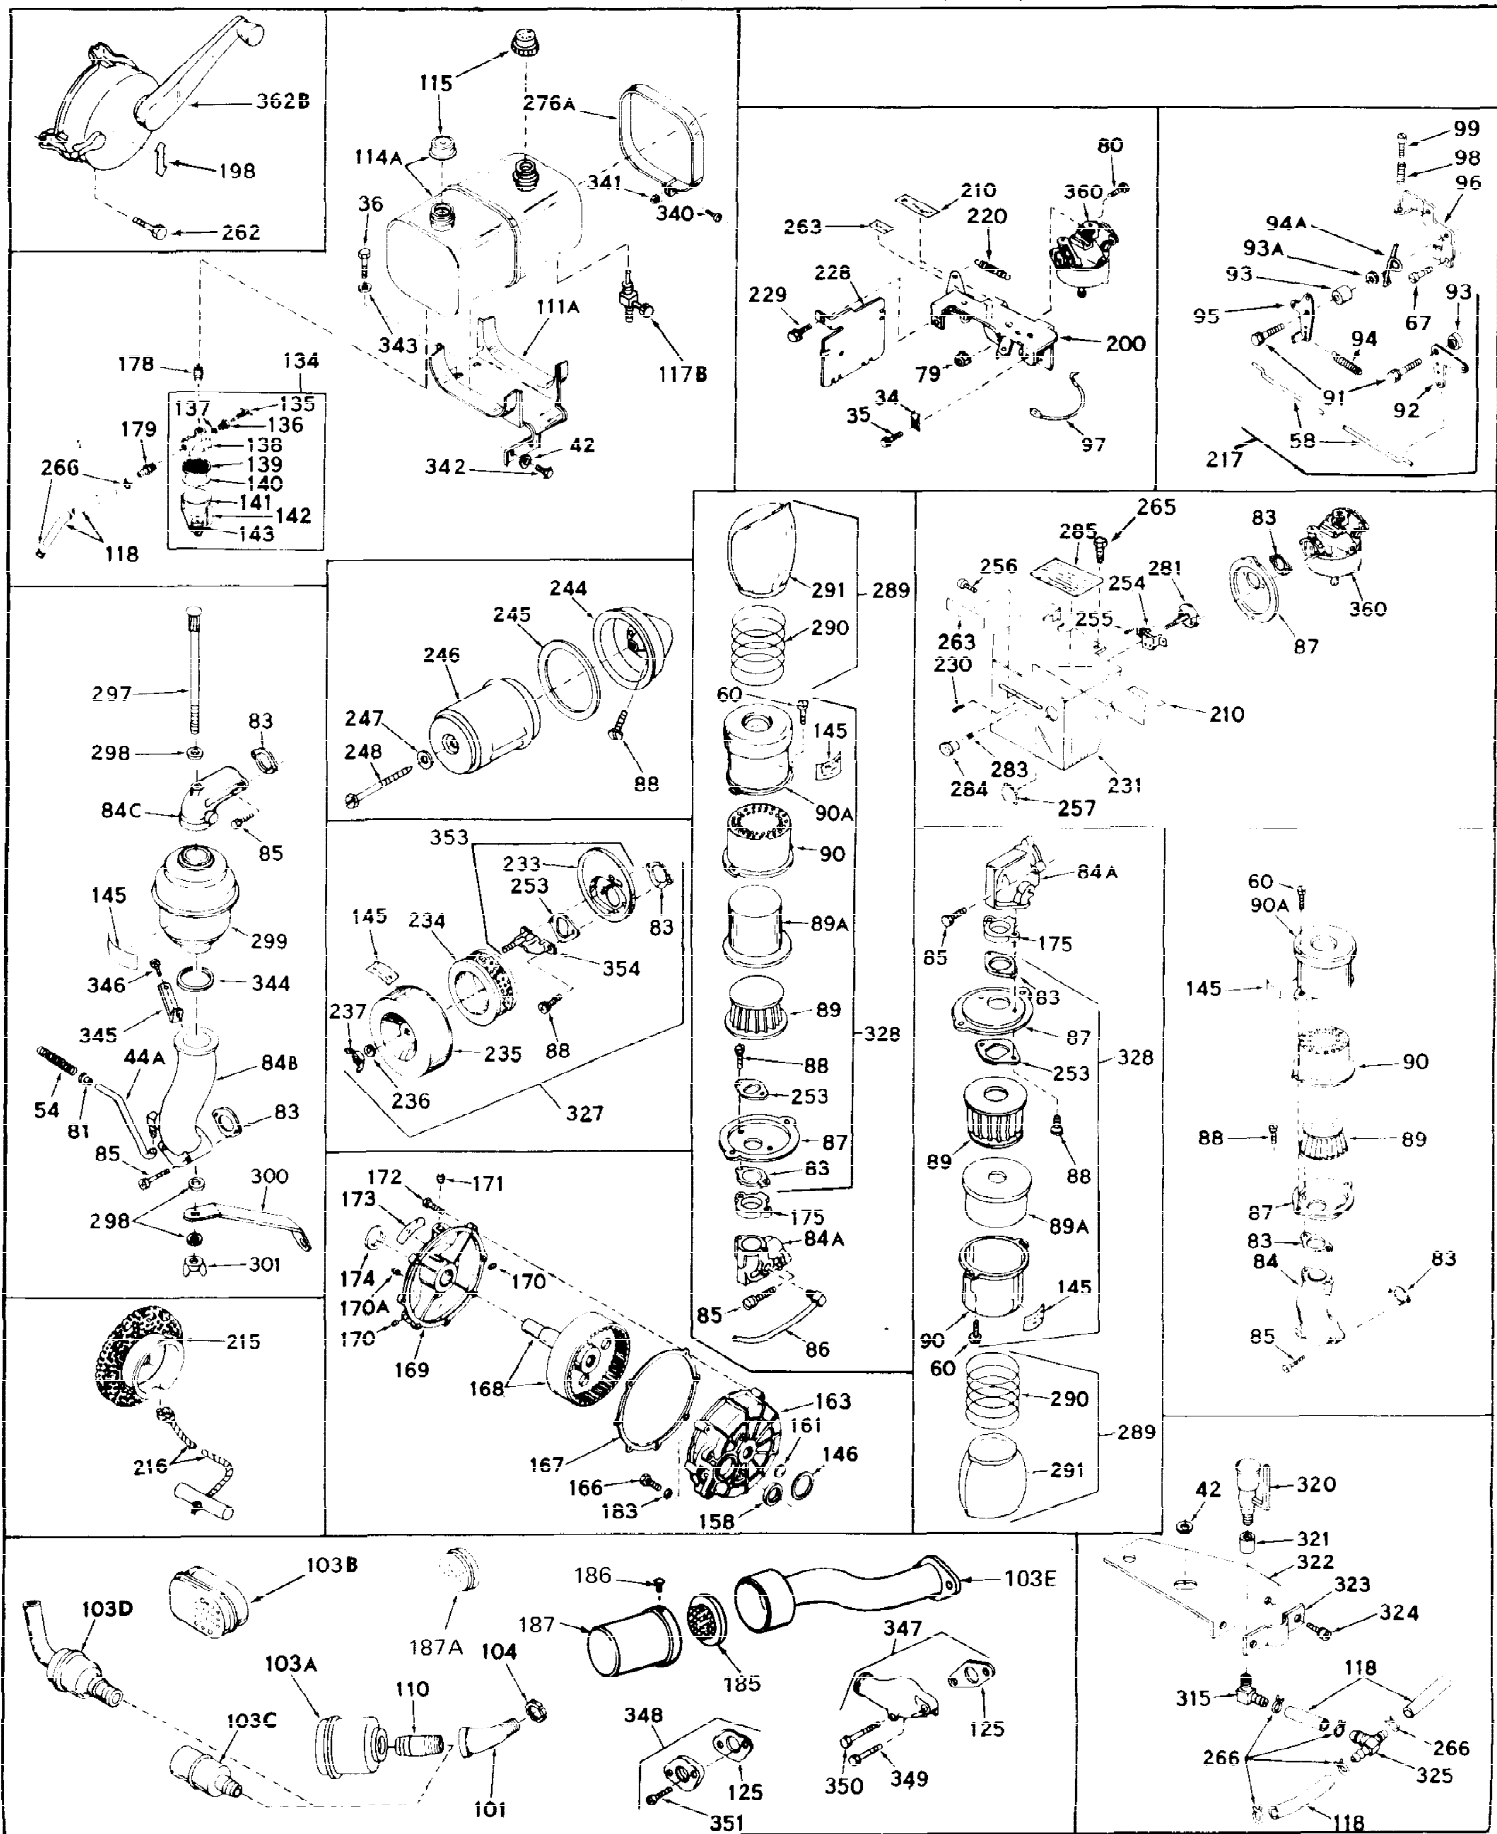

Ref #	Part Number	Qty	Description
34	27793	0	Clip, Conduit
35	28942	0	Screw
36	650694	0	Screw, Hex hd. cap, 5/16-18 x 2
36	650695	0	Screw, Hex hd. cap, 5/16-18 x 2-1/4 (Grade 8
36	650697	0	Screw, Hex hd. cap, 5/16-18 x 2-1/2
42	26073	0	Washer, Connecting rod bolt
44A	32447	0	Tube, Breather
54	28819	0	Spring, Fuel line
54	31778	0	Spring, Coil
58	31879	0	Link, Governor lever to bellcrank
60	650152	0	Screw
67	650399	0	Screw, Phil. fil. hd. Sems, 10-32 x 5/8
79	29752	0	Nut
80	650572	0	Screw
81	32446	0	Grommet, Breather tube
83	27272	0	Gasket, Air cleaner
84A	31431	0	Elbow, Air cleaner
85	29786	0	Screw
85	650163	0	Screw, Fil. hd. Sems, 10-32 x 7/8
85	650416	0	Screw, Rd. hd. Sems, 10-32 x 1
85	650605	0	Screw
87	31708	0	Bracket, Air cleaner
88	28820	0	Screw
88	650399	0	Screw, Phil. fil. hd. Sems, 10-32 x 5/8
88	650521	0	Screw
89A	31700	0	Element, Air cleaner
90A	31715	0	Body, Air cleaner
91	30312	0	Screw, Hex washer hd. Sems, 10-32 x 1/2
92	30712	0	Lever, Bellcrank
93	29530	0	Bushing, Lever
93A	28562	0	Bushing, Lever
94	30202	0	Spring, Extension
95	30201A	0	Lever, Speed control
96	30199A	0	Bracket, Speed control
98	28569	0	Spring, Compression
98	32924	0	Spring, Compression
99	29500	0	Screw, Fil. hd. mach., Sems, 8-32 x 3/4
99	650223	0	Screw, Fil. slotted hd. Sems, 8-32 x 5/8
99	650688	0	Screw, Hex hd., 10-32 x 1-5/16" (Drilled
101	30209	0	Elbow, Exhaust (45ø)
103A	29633	0	Muffler
104	28443	0	Nut, Conduit (1/8" thick)
104	32862	0	Nut, Conduit (1/4" thick)
110	30244	0	Nipple, Exhaust pipe (2-1/2")
115	32387A	0	Cap, Fuel filler (Charcoal Plastic) (Spurt
115	33032	0	Cap, Fuel filler (Red Plastic) (Spurt
118	29774	0	Line, Fuel (Braided 8.25")
118	30705	0	Line, Fuel (Braided 16")
118	30962	0	Line, Fuel (Braided 32")
125	27930	0	Gasket, Exhaust
145	31871	0	Decal, Air cleaner
146	28451	0	Gasket, Housing
171	24590	0	Plug, Pipe
215	28301	0	Pulley, Starter
216	590343	0	Rope & Handle Assy., Starter