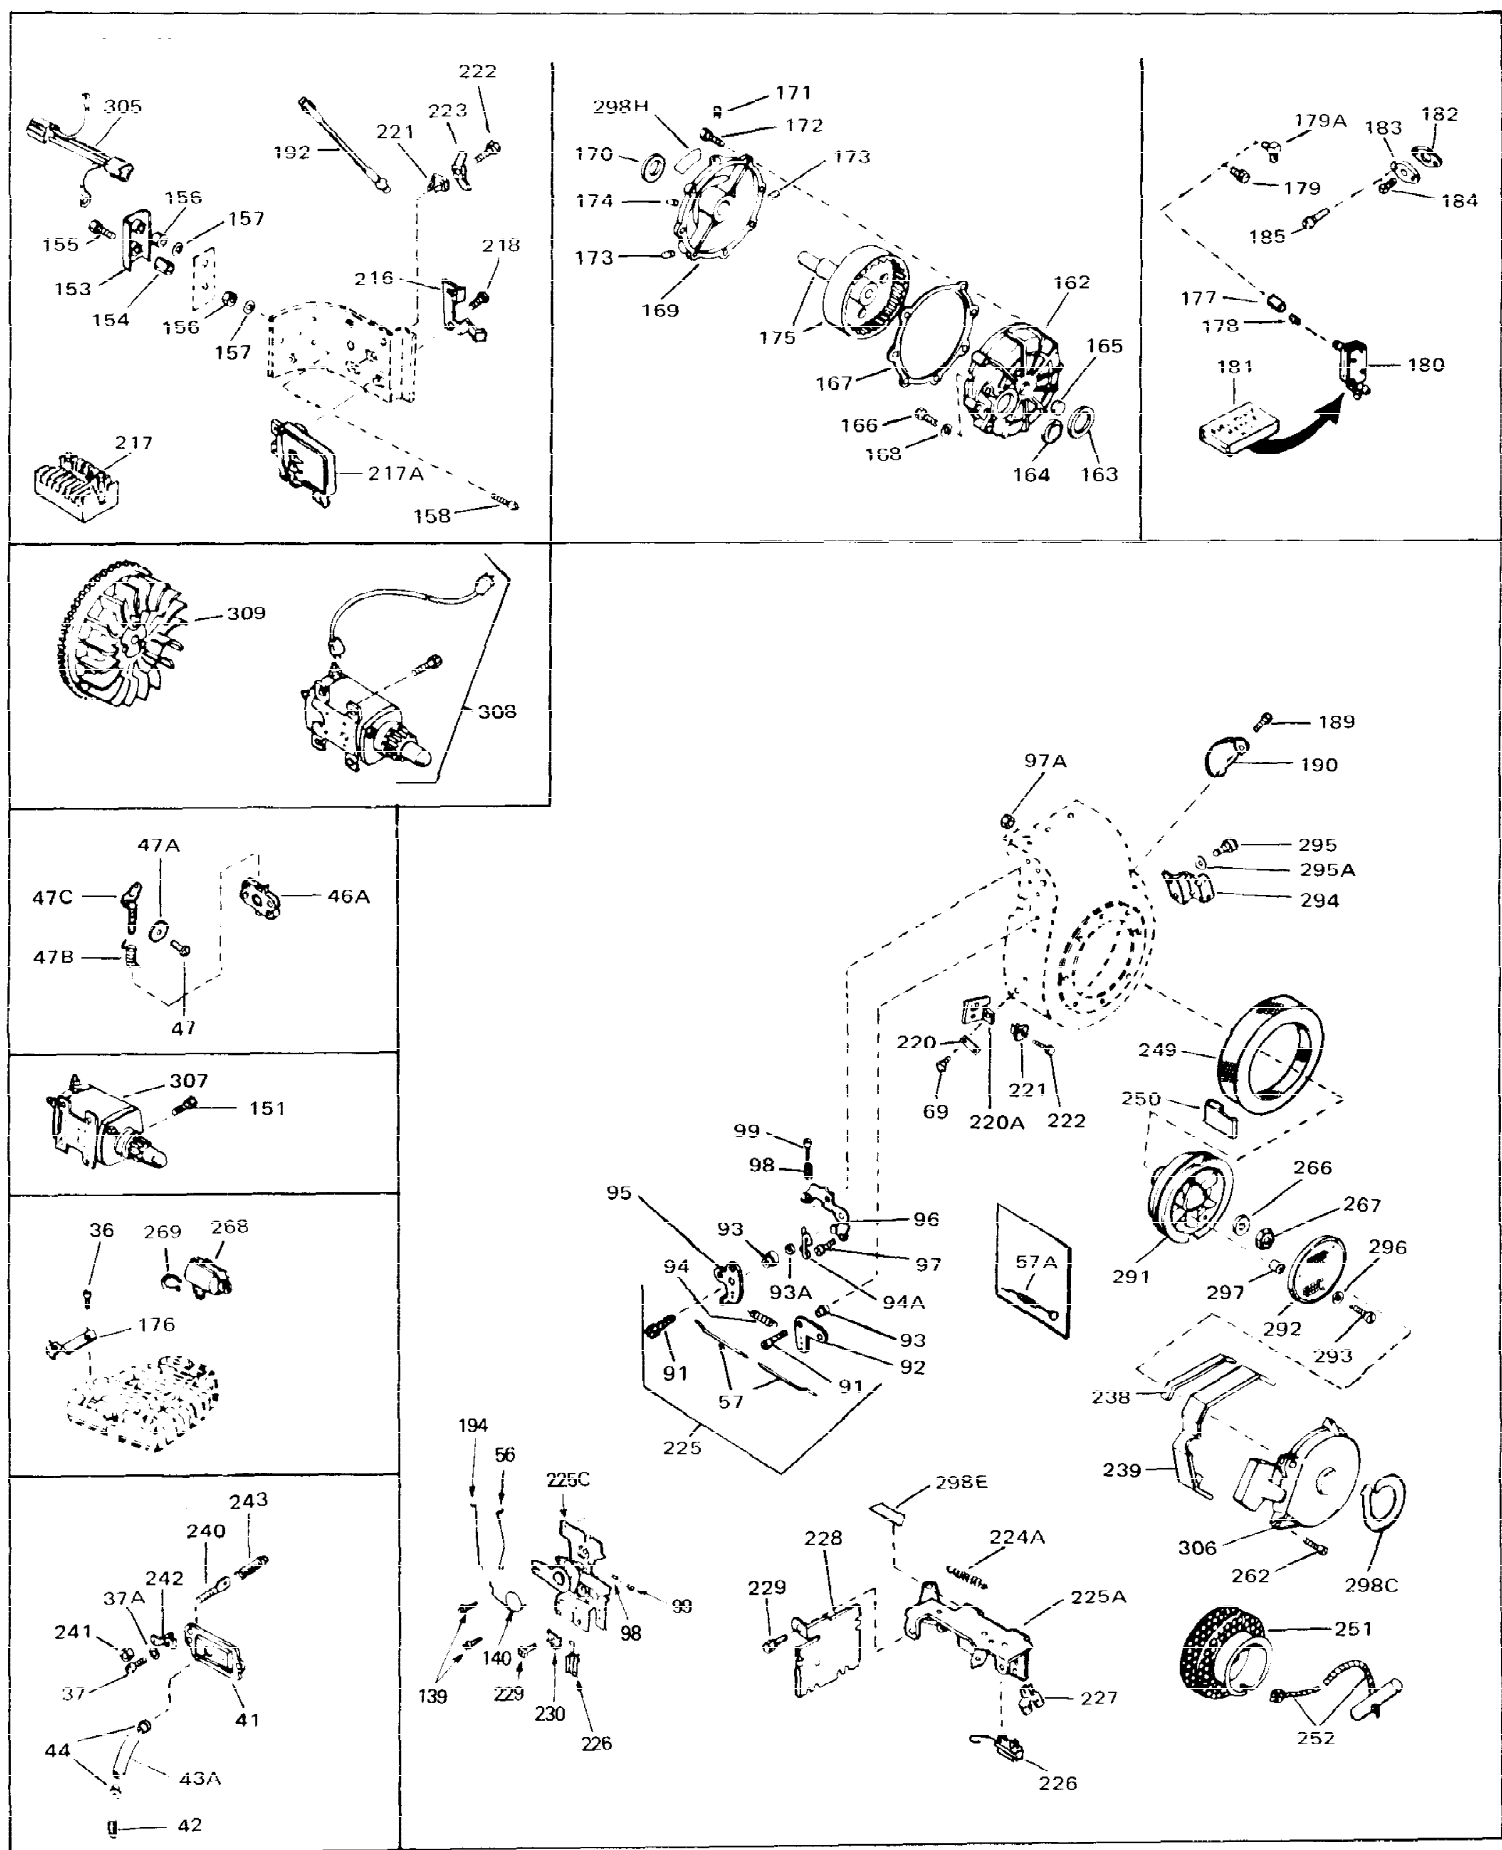

Ref #	Part Number	Qty	Description
36	650694A	0	Screw, Hex flange hd., 5/16-18 x 2
36	650695A	0	Screw, Hex flange hd., 5/16-18 x 2-1/4
36	650697A	0	Screw, Hex flange hd., 5/16-18 x 2-1/2
37	650128	0	Screw
37	650597	0	Screw, Hex washer hd., 10-24 x 5/8
37A	27261	0	Washer, Flat
41	28425	0	Cover, Valve chamber
56	31710	0	Link, Throttle
69	29747A	0	Screw
98	28569	0	Spring, Compression
98	31342	0	Spring, Compression
98	32924	0	Spring, Compression
99	650688	0	Screw, Hex hd., 10-32 x 1-5/16" (Drilled
99	29500	0	Screw, Fil. hd. mach., Sems, 8-32 x 3/4
99	650549	0	Screw
162	30516	0	Housing, Reducer
163	28451	0	Gasket, Housing
164	30256	0	Seal, Oil
165	28508	0	Plug, Expansion
166	28454	0	Screw
167	30517A	0	Gasket, Reduction cover
168	8274	0	Lockwasher
169	30798	0	Cover, Reducer
170	27897	0	Seal, Oil
171	24590	0	Plug, Pipe
172	30564	0	Screw
173	9556	0	Plug, Oil drain (Sq. hd. pipe, 1/8-27)
174	9556	0	Plug, Oil drain (Sq. hd. pipe, 1/8-27)
175	30797	0	Shaft & Gear Assy.
182	32683	0	Gasket, Fuel pump
183	32955	0	Cover, Fuel pump pad
184	9556	0	Plug, Oil drain (Sq. hd. pipe, 1/8-27)
185	30688	0	Screw, Hex hd. Sems, 1/4-20 x 1/2
225	730152	0	Control Assy., Speed
227	33177	0	Terminal
240	30845A	0	Bolt, Governor adjusting
241	33450	0	Nut, Lock
242	32328	0	Bracket, Speed adjusting
243	30886A	0	Spring, Governor bolt
262	29716	0	Screw
266	650815	0	Washer, Belleville
267	8115	0	Nut, Hex
298H	28973	0	Decal, Oil fill
305	33018	0	Harness, Adapter
306	590420	0	Starter, Rewind
308	32386	0	Starter Motor Kit (110-120 Volt)
308	32901	0	Starter Motor Kit (110-120 Volt)
308	33328	0	Starter Motor Kit (110-120 Volt)
308	33328A	0	Starter Motor Kit (110-120 Volt)
308	33518	0	Starter Motor Kit (110-120 Volt)
308	33518A	0	Starter Motor Kit (110-120 Volt)
308	33518B	0	Starter Motor Kit (110-120 Volt)
309	30811A	0	Flywheel