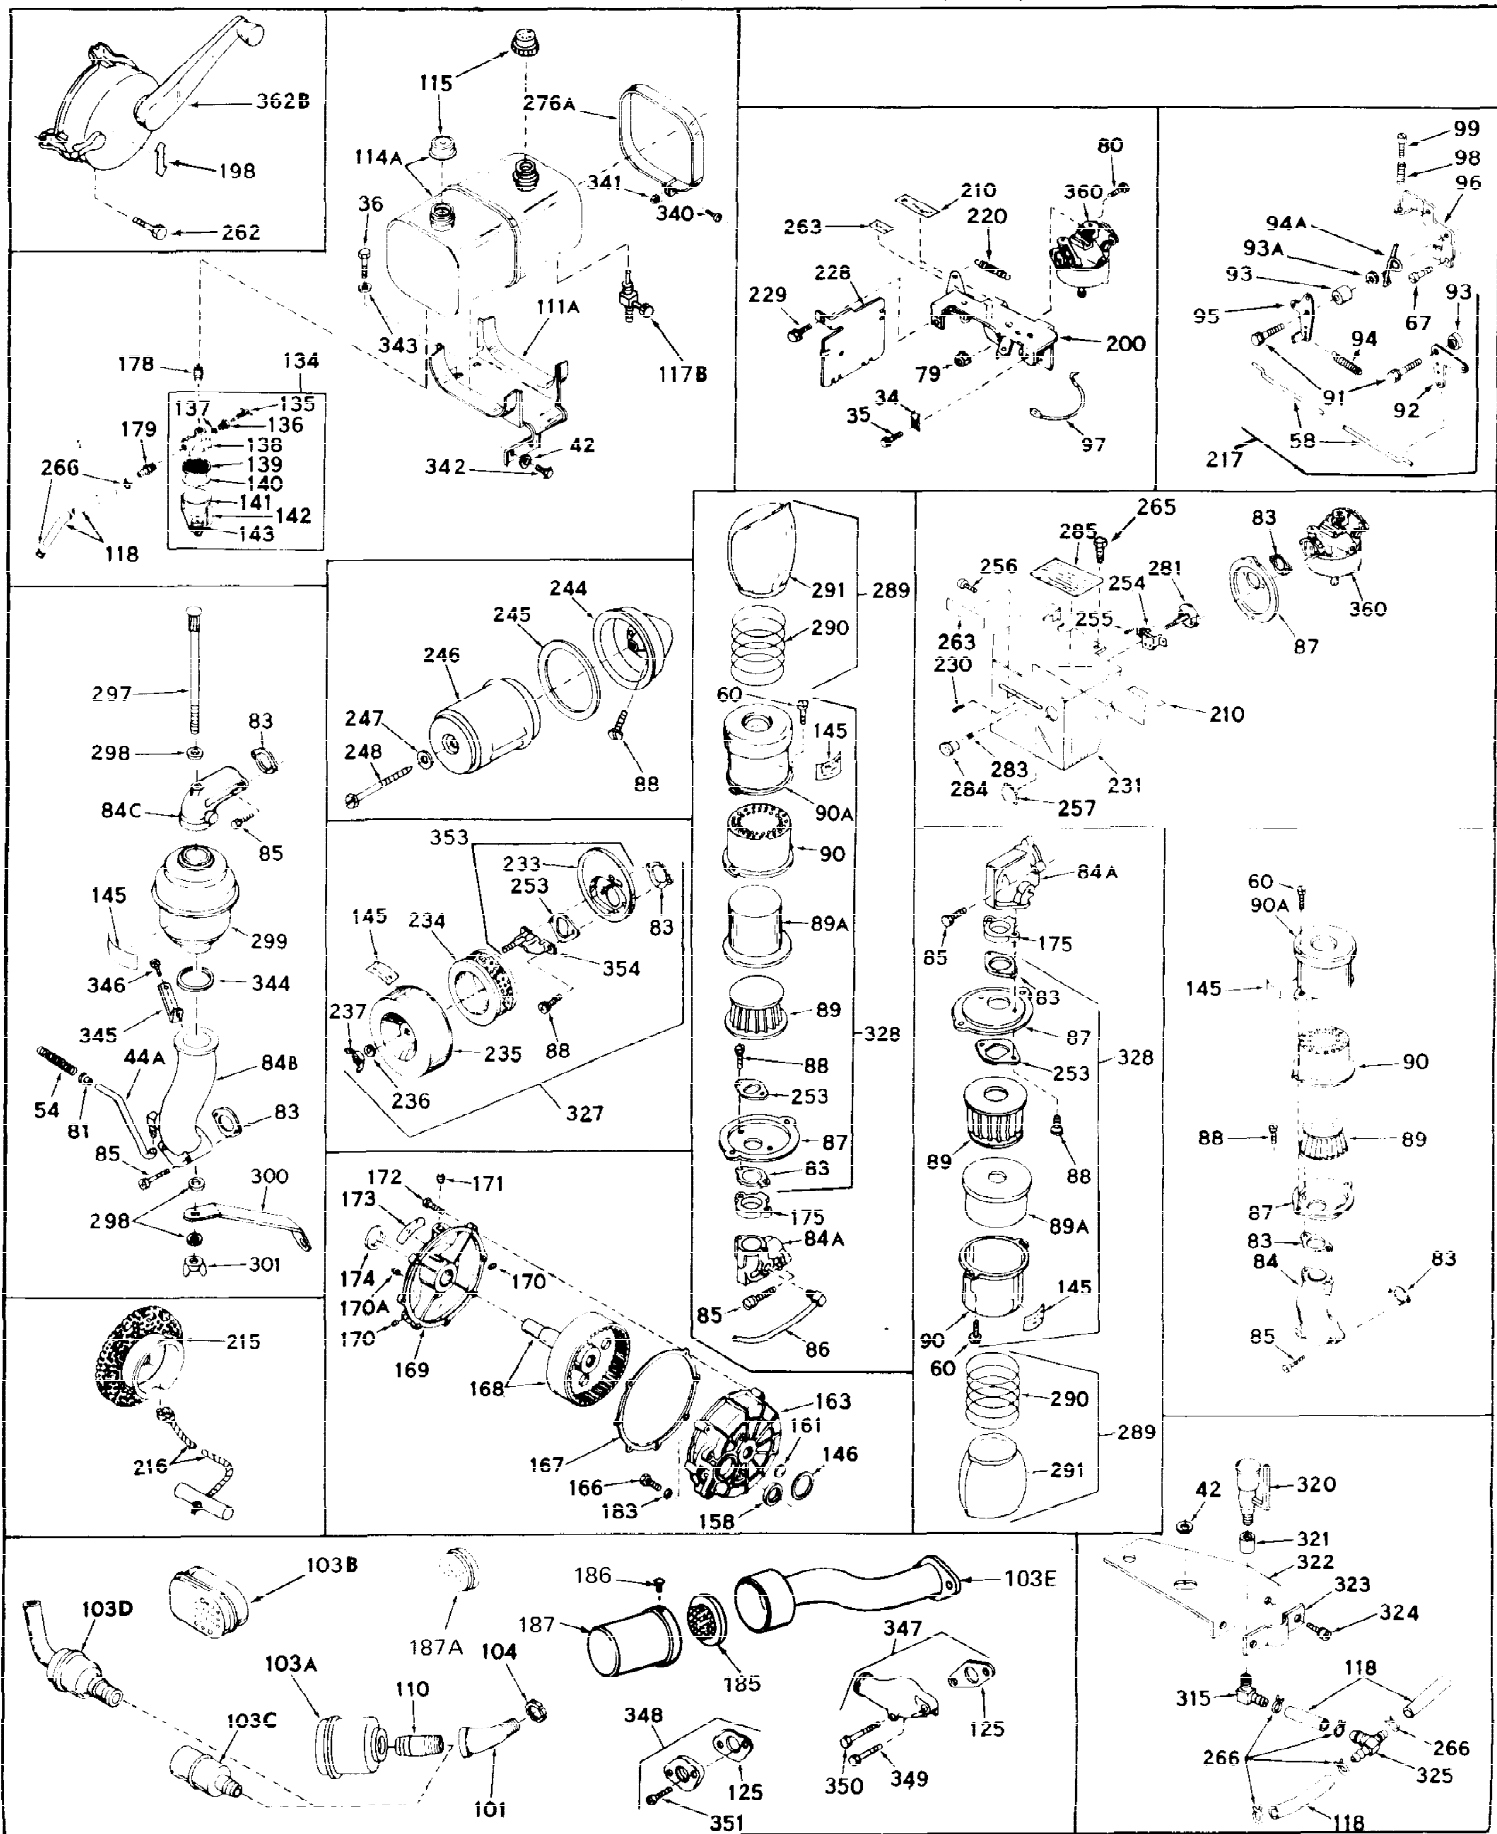

Ref #	Part Number	Qty	Description
34	27793	0	Clip, Conduit
35	28942	0	Screw
36	650694	0	Screw, Hex hd. cap, 5/16-18 x 2
36	650695	0	Screw, Hex hd. cap, 5/16-18 x 2-1/4 (Grade 8
36	650697	0	Screw, Hex hd. cap, 5/16-18 x 2-1/2
42	26073	0	Washer, Connecting rod bolt
44A	32447	0	Tube, Breather
54	28819	0	Spring, Fuel line
54	31778	0	Spring, Coil
60	650152	0	Screw
67	650399	0	Screw, Phil. fil. hd. Sems, 10-32 x 5/8
79	29752	0	Nut
80	650572	0	Screw
81	32446	0	Grommet, Breather tube
83	27272	0	Gasket, Air cleaner
85	29786	0	Screw
85	650163	0	Screw, Fil. hd. Sems, 10-32 x 7/8
85	650416	0	Screw, Rd. hd. Sems, 10-32 x 1
85	650605	0	Screw
87	31708	0	Bracket, Air cleaner
88	28820	0	Screw
88	650399	0	Screw, Phil. fil. hd. Sems, 10-32 x 5/8
88	650521	0	Screw
89A	31700	0	Element, Air cleaner
90	31692	0	Body, Air cleaner
91	30312	0	Screw, Hex washer hd. Sems, 10-32 x 1/2
98	28569	0	Spring, Compression
98	32924	0	Spring, Compression
99	29500	0	Screw, Fil. hd. mach., Sems, 8-32 x 3/4
99	650223	0	Screw, Fil. slotted hd. Sems, 8-32 x 5/8
99	650688	0	Screw, Hex hd., 10-32 x 1-5/16" (Drilled
104	28443	0	Nut, Conduit (1/8" thick)
104	32862	0	Nut, Conduit (1/4" thick)
115	32387A	0	Cap, Fuel filler (Charcoal Plastic) (Spurt
115	33032	0	Cap, Fuel filler (Red Plastic) (Spurt
118	29774	0	Line, Fuel (Braided 8.25")
118	30705	0	Line, Fuel (Braided 16")
118	30962	0	Line, Fuel (Braided 32")
125	27930	0	Gasket, Exhaust
145	31871	0	Decal, Air cleaner
146	28451	0	Gasket, Housing
171	24590	0	Plug, Pipe
215	28301	0	Pulley, Starter
216	590343	0	Rope & Handle Assy., Starter
228	30820	0	Baffle, Heat
229	28942	0	Screw
230	650257	0	Screw, Pan hd. Sems, 8-32 x 5/16
253	30767	0	Spacer, Air cleaner
255	28820	0	Screw
256	650760	0	Screw
257	31291	0	Plug, Cover
262	29716	0	Screw
265	650701	0	Screw, Hex washer hd. shakeproof,
266	26460	0	Clamp, Fuel line
289	730512	0	Kit, Pre-cleaner