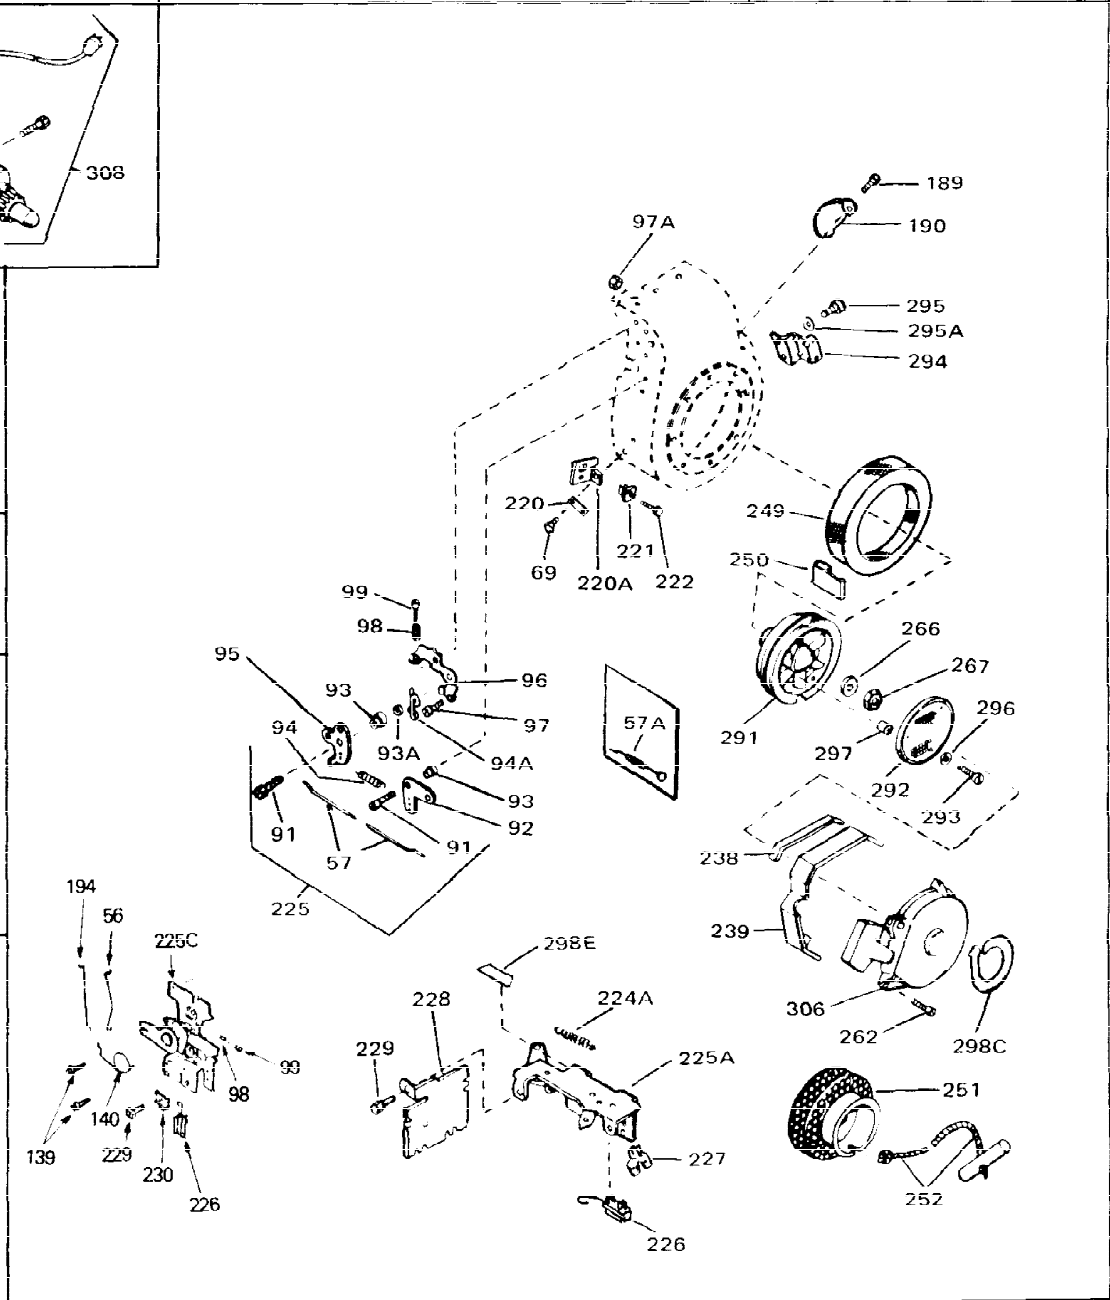

Ref #	Part Number	Qty	Description
36	650694A	0	Screw, Hex flange hd., 5/16-18 x 2
36	650695A	0	Screw, Hex flange hd., 5/16-18 x 2-1/4
36	650697A	0	Screw, Hex flange hd., 5/16-18 x 2-1/2
37	650128	0	Screw
37	650597	0	Screw, Hex washer hd., 10-24 x 5/8
37A	27261	0	Washer, Flat
41	28425	0	Cover, Valve chamber
43A	32447	0	Tube, Breather
44	32446	0	Grommet, Breather tube
56	31710	0	Link, Throttle
69	29747A	0	Screw
98	31342	0	Spring, Compression
98	32924	0	Spring, Compression
98	28569	0	Spring, Compression
99	29500	0	Screw, Fil. hd. mach., Sems, 8-32 x 3/4
99	650549	0	Screw
99	650688	0	Screw, Hex hd., 10-32 x 1-5/16" (Drilled
182	32683	0	Gasket, Fuel pump
183	32955	0	Cover, Fuel pump pad
184	9556	0	Plug, Oil drain (Sq. hd. pipe, 1/8-27)
185	30688	0	Screw, Hex hd. Sems, 1/4-20 x 1/2
225	730152	0	Control Assy., Speed
226	610973	0	Terminal Assy.
227	33177	0	Terminal
229	28942	0	Screw
230	27793	0	Clip, Conduit
262	29716	0	Screw
266	650815	0	Washer, Belleville
267	8115	0	Nut, Hex
305	33018	0	Harness, Adapter
306	590420	0	Starter, Rewind
308	32386	0	Starter Motor Kit (110-120 Volt)
308	32901	0	Starter Motor Kit (110-120 Volt)
308	33328	0	Starter Motor Kit (110-120 Volt)
308	33328A	0	Starter Motor Kit (110-120 Volt)
308	33518	0	Starter Motor Kit (110-120 Volt)
308	33518A	0	Starter Motor Kit (110-120 Volt)
308	33518B	0	Starter Motor Kit (110-120 Volt)
309	30811A	0	Flywheel