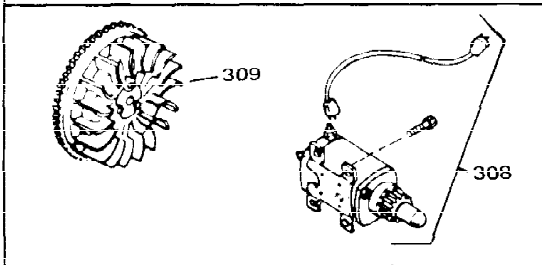

Ref #	Part Number	Qty	Description
36	650694A	0	Screw, Hex flange hd., 5/16-18 x 2
36	650695A	0	Screw, Hex flange hd., 5/16-18 x 2-1/4
36	650697A	0	Screw, Hex flange hd., 5/16-18 x 2-1/2
37	650128	0	Screw
37	650597	0	Screw, Hex washer hd., 10-24 x 5/8
37A	27261	0	Washer, Flat
41	28425	0	Cover, Valve chamber
43A	32447	0	Tube, Breather
44	32446	0	Grommet, Breather tube
56	31710	0	Link, Throttle
69	29747A	0	Screw
98	31342	0	Spring, Compression
98	32924	0	Spring, Compression
98	28569	0	Spring, Compression
99	29500	0	Screw, Fil. hd. mach., Sems, 8-32 x 3/4
99	650549	0	Screw
99	650688	0	Screw, Hex hd., 10-32 x 1-5/16" (Drilled
182	32683	0	Gasket, Fuel pump
183	32955	0	Cover, Fuel pump pad
184	9556	0	Plug, Oil drain (Sq. hd. pipe, 1/8-27)
185	30688	0	Screw, Hex hd. Sems, 1/4-20 x 1/2
225	730152	0	Control Assy., Speed
226	610973	0	Terminal Assy.
227	33177	0	Terminal
229	28942	0	Screw
230	27793	0	Clip, Conduit
262	29716	0	Screw
266	650815	0	Washer, Belleville
267	8115	0	Nut, Hex
305	33018	0	Harness, Adapter
306	590420	0	Starter, Rewind
308	32386	0	Starter Motor Kit (110-120 Volt)
308	32901	0	Starter Motor Kit (110-120 Volt)
308	33328	0	Starter Motor Kit (110-120 Volt)
308	33328A	0	Starter Motor Kit (110-120 Volt)
308	33518	0	Starter Motor Kit (110-120 Volt)
308	33518A	0	Starter Motor Kit (110-120 Volt)
308	33518B	0	Starter Motor Kit (110-120 Volt)
309	30811A	0	Flywheel