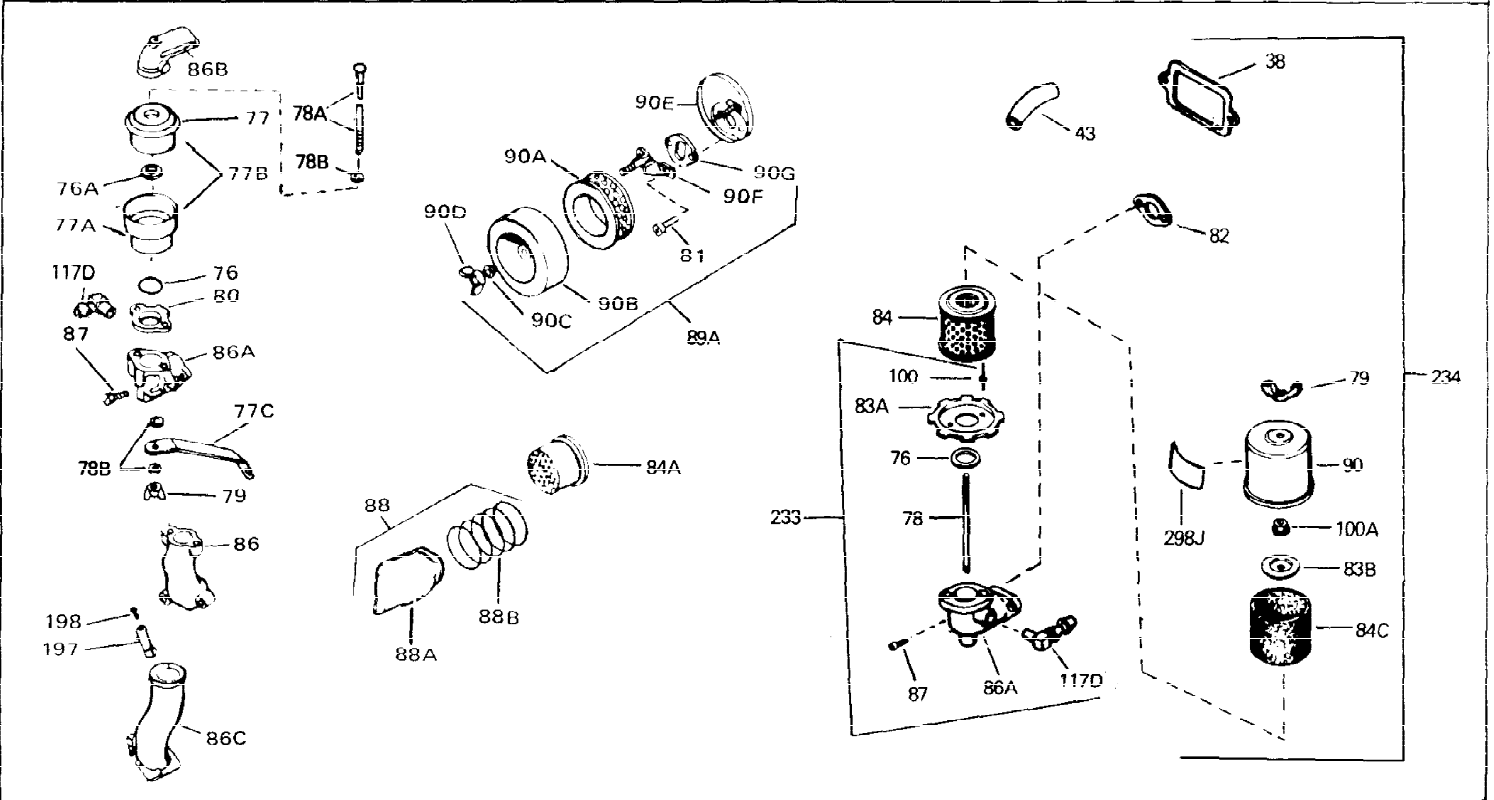

Ref #	Part Number	Qty	Description
35	26073	0	Washer, Connecting rod bolt
35	650570	0	Washer, Flat
35	650691	0	Washer, Flat
36	650694A	0	Screw, Hex flange hd., 5/16-18 x 2
36	650695A	0	Screw, Hex flange hd., 5/16-18 x 2-1/4
36	650697A	0	Screw, Hex flange hd., 5/16-18 x 2-1/2
38	27896	0	Gasket, Breather cover
81	28820	0	Screw
81	30196	0	Screw
81	650521	0	Screw
82	27272	0	Gasket, Air cleaner
84A	31700	0	Element, Air cleaner
86A	34697	0	Elbow, Air cleaner
89A	730128	0	Cleaner Assy., Air
111A	31694	0	Bracket, Fuel tank
113	650561	0	Screw
117	28584	0	Strainer & Elbow
117B	33053	0	Valve, Fuel strainer & shut-off
121E	391026	0	Muffler
124A	33171	0	Screen, Muffler
124B	33185	0	Cover & Tube, Muffler
124	650578	0	Screw
125	27930	0	Gasket, Exhaust
134	31288	0	Muffler Adapter Kit
135	730130	0	Muffler Adapter Kit
136	6021A	0	Screw, Hex flange hd., 5/16-18 x 1-1/2
137	650697A	0	Screw, Hex flange hd., 5/16-18 x 2-1/2
138	30196	0	Screw
201B	31697	0	Strap, Fuel tank
202	29212	0	Screw
203	6202	0	Screw
210	29752	0	Nut
233	34819	0	Elbow Assy., Air cleaner
234	730561	0	Air Cleaner Kit, Dual Element upright,
273	650687	0	Screw, Pan hd. self-tap, 10-32 x 5/16