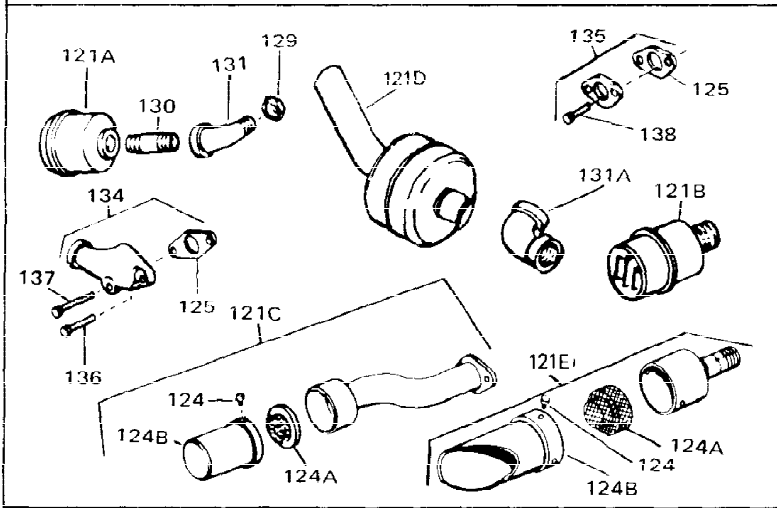

Ref #	Part Number	Qty	Description
35	26073	0	Washer, Connecting rod bolt
35	650570	0	Washer, Flat
35	650691	0	Washer, Flat
36	650694A	0	Screw, Hex flange hd., 5/16-18 x 2
36	650695A	0	Screw, Hex flange hd., 5/16-18 x 2-1/4
36	650697A	0	Screw, Hex flange hd., 5/16-18 x 2-1/2
38	27896	0	Gasket, Breather cover
81	28820	0	Screw
81	30196	0	Screw
81	650521	0	Screw
82	27272	0	Gasket, Air cleaner
84A	31700	0	Element, Air cleaner
86A	34697	0	Elbow, Air cleaner
89A	730128	0	Cleaner Assy., Air
111A	31694	0	Bracket, Fuel tank
113	650561	0	Screw
117	28584	0	Strainer & Elbow
117B	33053	0	Valve, Fuel strainer & shut-off
121E	391026	0	Muffler
124A	33171	0	Screen, Muffler
124B	33185	0	Cover & Tube, Muffler
124	650578	0	Screw
125	27930	0	Gasket, Exhaust
134	31288	0	Muffler Adapter Kit
135	730130	0	Muffler Adapter Kit
136	6021A	0	Screw, Hex flange hd., 5/16-18 x 1-1/2
137	650697A	0	Screw, Hex flange hd., 5/16-18 x 2-1/2
138	30196	0	Screw
201B	31697	0	Strap, Fuel tank
202	29212	0	Screw
203	6202	0	Screw
210	29752	0	Nut
233	34819	0	Elbow Assy., Air cleaner
234	730561	0	Air Cleaner Kit, Dual Element upright,
273	650687	0	Screw, Pan hd. self-tap, 10-32 x 5/16