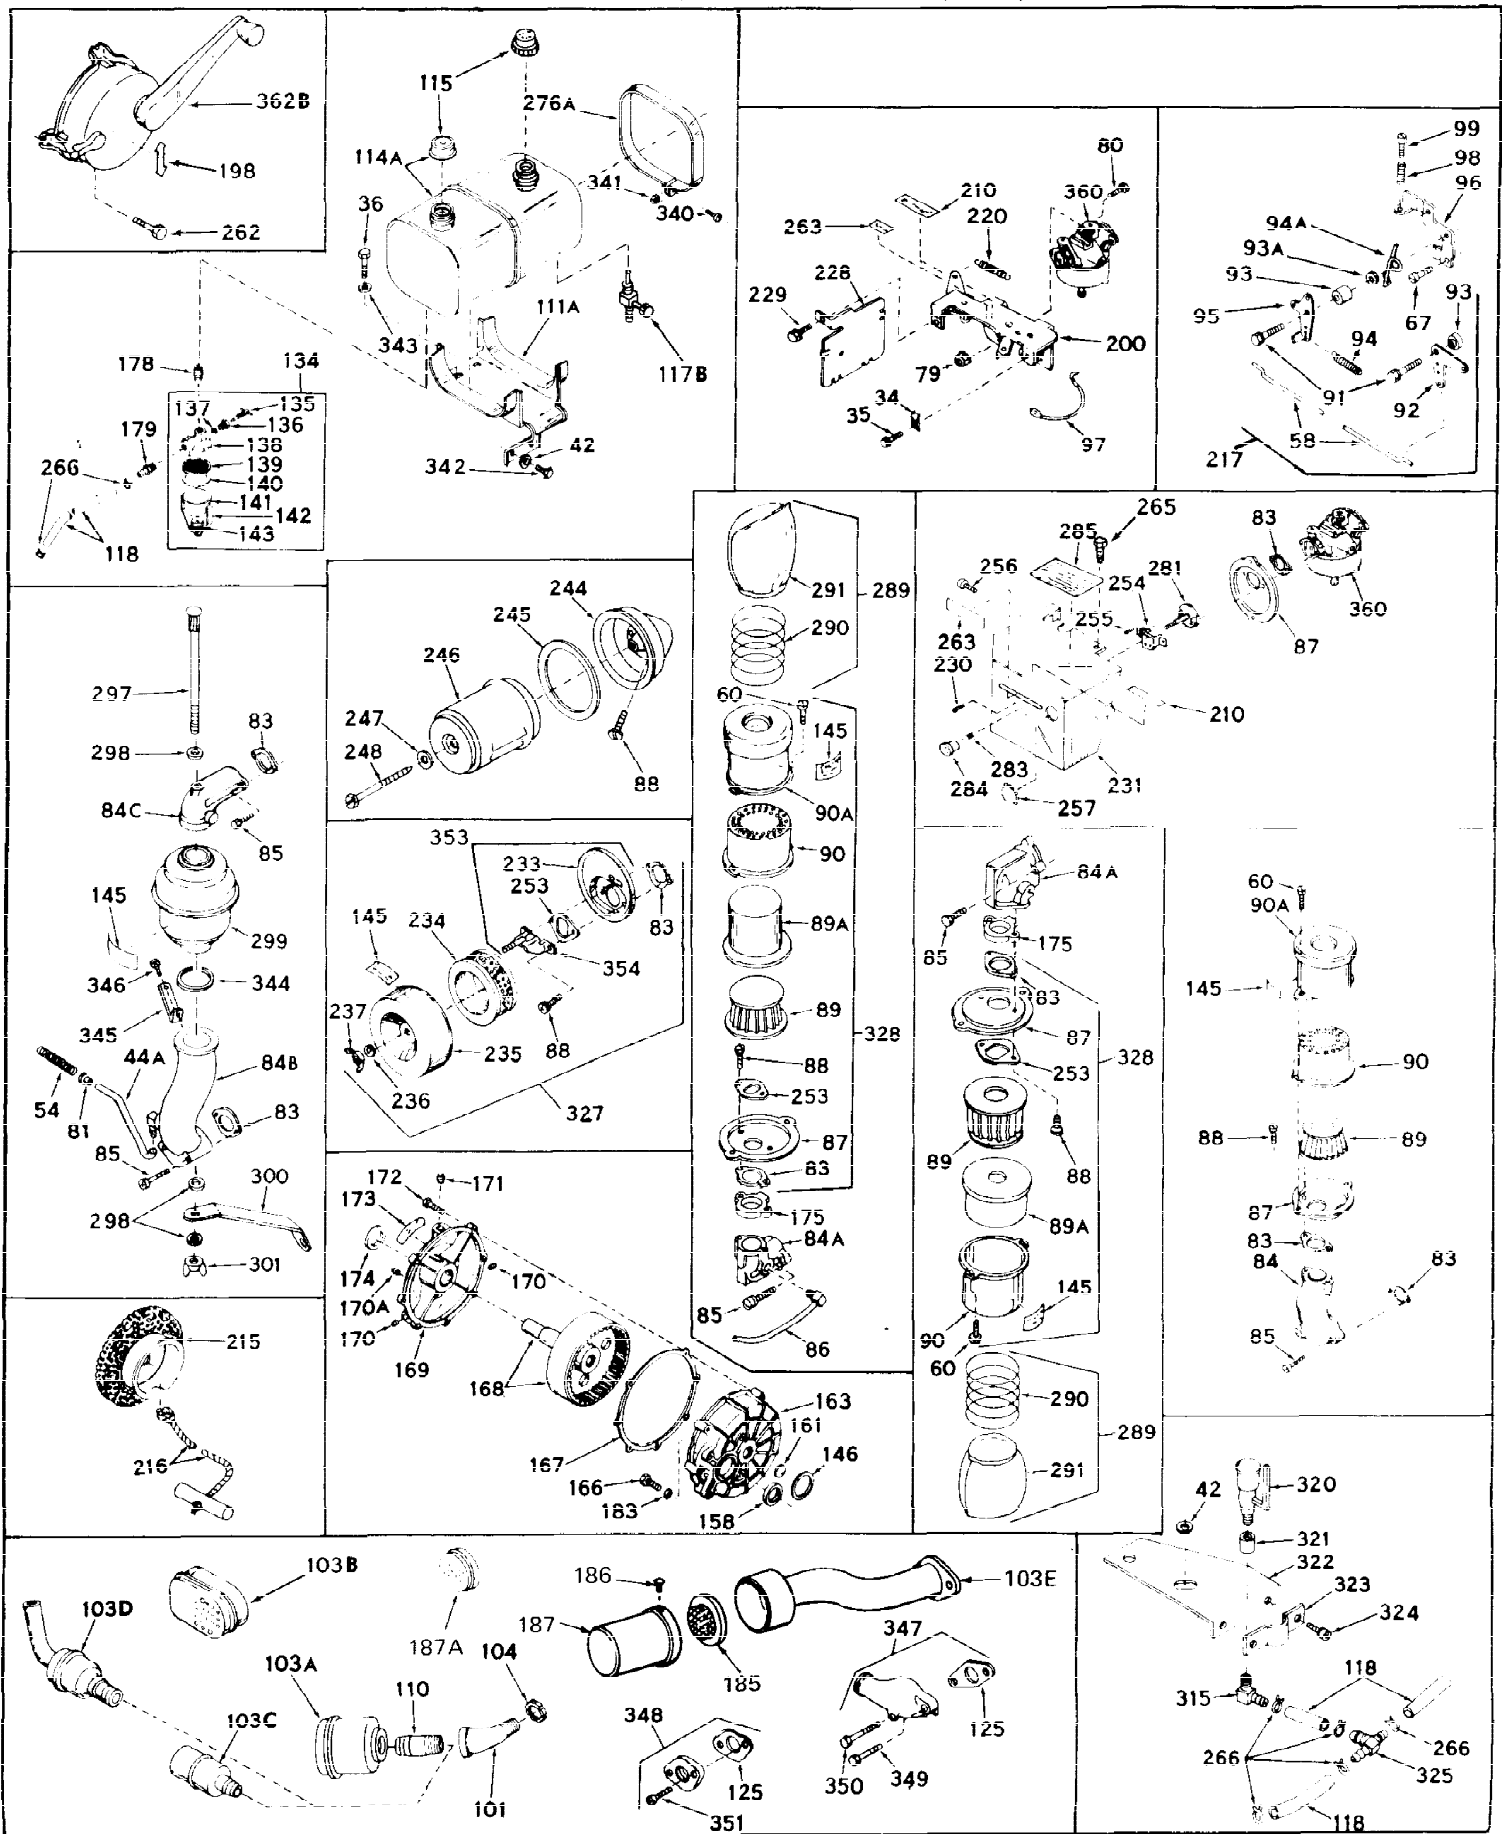

Ref #	Part Number	Qty	Description
34	27793	0	Clip, Conduit
35	28942	0	Screw
36	650694	0	Screw, Hex hd. cap, 5/16-18 x 2
36	650695	0	Screw, Hex hd. cap, 5/16-18 x 2-1/4 (Grade 8
36	650697	0	Screw, Hex hd. cap, 5/16-18 x 2-1/2
42	26073	0	Washer, Connecting rod bolt
54	28819	0	Spring, Fuel line
54	31778	0	Spring, Coil
60	650152	0	Screw
67	650399	0	Screw, Phil. fil. hd. Sems, 10-32 x 5/8
79	29752	0	Nut
80	650572	0	Screw
83	27272	0	Gasket, Air cleaner
85	29786	0	Screw
85	650163	0	Screw, Fil. hd. Sems, 10-32 x 7/8
85	650416	0	Screw, Rd. hd. Sems, 10-32 x 1
85	650605	0	Screw
87	31691	0	Bracket, Air cleaner
88	28820	0	Screw
88	650399	0	Screw, Phil. fil. hd. Sems, 10-32 x 5/8
88	650521	0	Screw
89	30727	0	Element, Air cleaner
90	31692	0	Body, Air cleaner
91	30312	0	Screw, Hex washer hd. Sems, 10-32 x 1/2
98	28569	0	Spring, Compression
98	32924	0	Spring, Compression
99	29500	0	Screw, Fil. hd. mach., Sems, 8-32 x 3/4
99	650223	0	Screw, Fil. slotted hd. Sems, 8-32 x 5/8
99	650688	0	Screw, Hex hd., 10-32 x 1-5/16" (Drilled
101	30209	0	Elbow, Exhaust (45ø)
103A	29633	0	Muffler
104	28443	0	Nut, Conduit (1/8" thick)
104	32862	0	Nut, Conduit (1/4" thick)
110	30244	0	Nipple, Exhaust pipe (2-1/2")
115	32387A	0	Cap, Fuel filler (Charcoal Plastic) (Spurt
115	33032	0	Cap, Fuel filler (Red Plastic) (Spurt
118	29774	0	Line, Fuel (Braided 8.25")
118	30705	0	Line, Fuel (Braided 16")
118	30962	0	Line, Fuel (Braided 32")
125	27930	0	Gasket, Exhaust
145	31752	0	Decal, Air cleaner
146	28451	0	Gasket, Housing
158	30256	0	Seal, Oil
161	28508	0	Plug, Expansion
163	30516	0	Housing, Reducer
166	28454	0	Screw
167	30517A	0	Gasket, Reduction cover
168	30797	0	Shaft & Gear Assy.
169	30798	0	Cover, Reducer
170A	9556	0	Plug, Oil drain (Sq. hd. pipe, 1/8-27)
170	9556	0	Plug, Oil drain (Sq. hd. pipe, 1/8-27)
171	24590	0	Plug, Pipe
172	30564	0	Screw
173	28973	0	Decal, Oil fill
174	27897	0	Seal, Oil