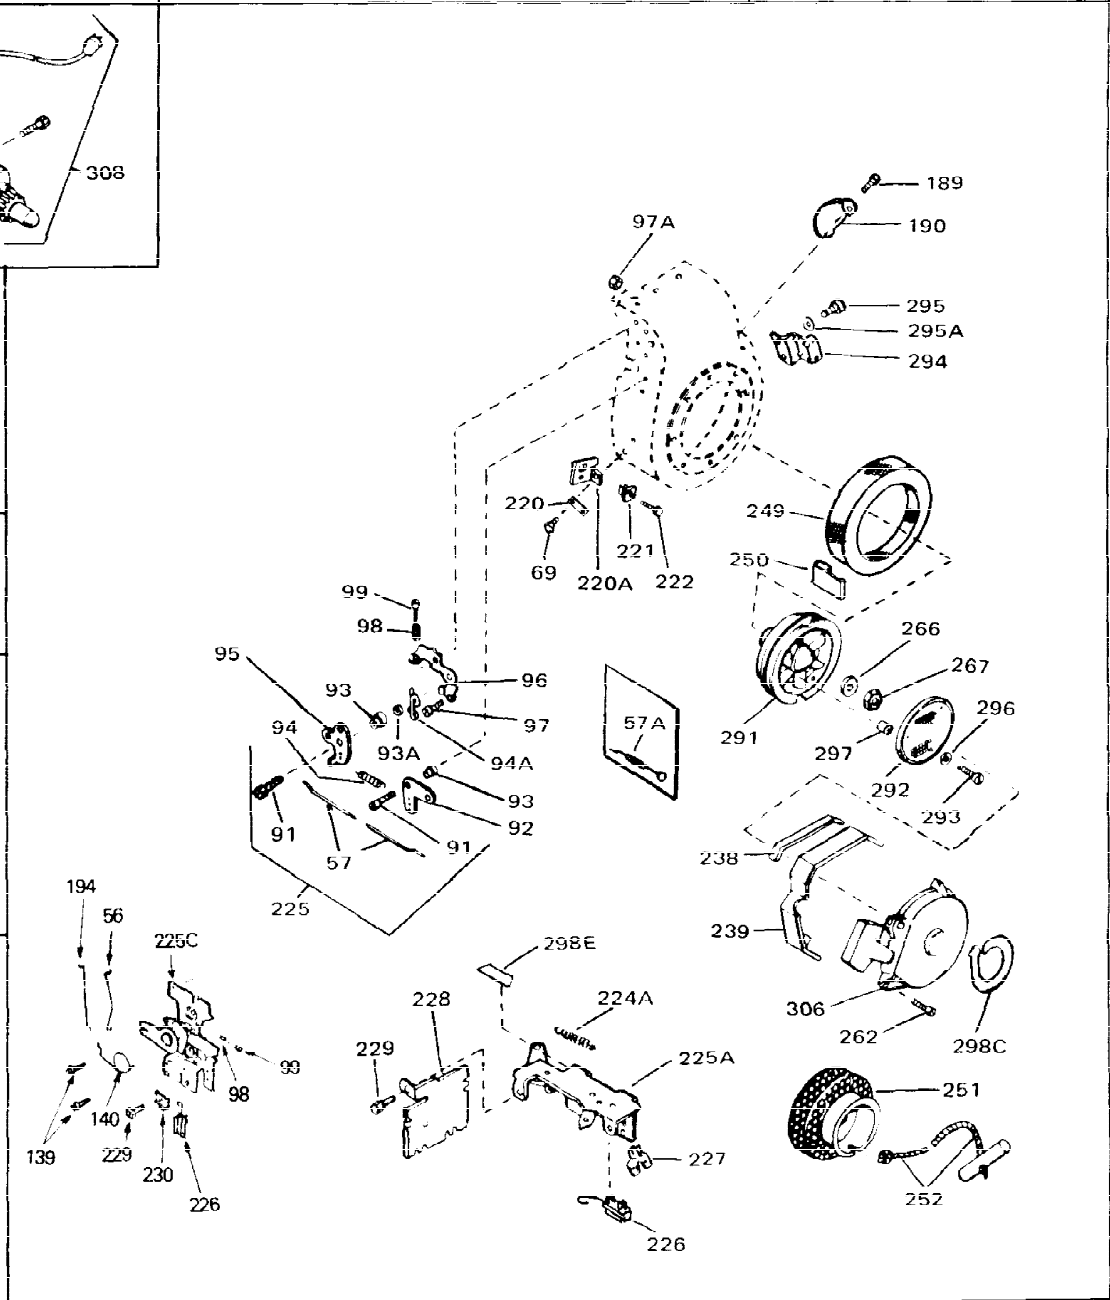

Ref #	Part Number	Qty	Description
36	650694A	0	Screw, Hex flange hd., 5/16-18 x 2
36	650695A	0	Screw, Hex flange hd., 5/16-18 x 2-1/4
36	650697A	0	Screw, Hex flange hd., 5/16-18 x 2-1/2
37	650128	0	Screw
37	650597	0	Screw, Hex washer hd., 10-24 x 5/8
37A	27261	0	Washer, Flat
41	28425	0	Cover, Valve chamber
56	31710	0	Link, Throttle
69	29747A	0	Screw
98	28569	0	Spring, Compression
98	31342	0	Spring, Compression
98	32924	0	Spring, Compression
99	650688	0	Screw, Hex hd., 10-32 x 1-5/16" (Drilled
99	29500	0	Screw, Fil. hd. mach., Sems, 8-32 x 3/4
99	650549	0	Screw
162	30516	0	Housing, Reducer
163	28451	0	Gasket, Housing
164	30256	0	Seal, Oil
165	28508	0	Plug, Expansion
166	28454	0	Screw
167	30517A	0	Gasket, Reduction cover
168	8274	0	Lockwasher
169	30798	0	Cover, Reducer
170	27897	0	Seal, Oil
171	24590	0	Plug, Pipe
172	30564	0	Screw
173	9556	0	Plug, Oil drain (Sq. hd. pipe, 1/8-27)
174	9556	0	Plug, Oil drain (Sq. hd. pipe, 1/8-27)
175	30797	0	Shaft & Gear Assy.
182	32683	0	Gasket, Fuel pump
183	32955	0	Cover, Fuel pump pad
184	9556	0	Plug, Oil drain (Sq. hd. pipe, 1/8-27)
185	30688	0	Screw, Hex hd. Sems, 1/4-20 x 1/2
225	730152	0	Control Assy., Speed
226	610973	0	Terminal Assy.
227	33177	0	Terminal
262	29716	0	Screw
266	650815	0	Washer, Belleville
267	8115	0	Nut, Hex
298H	28973	0	Decal, Oil fill
305	33018	0	Harness, Adapter
306	590420	0	Starter, Rewind
308	32386	0	Starter Motor Kit (110-120 Volt)
308	32901	0	Starter Motor Kit (110-120 Volt)
308	33328	0	Starter Motor Kit (110-120 Volt)
308	33328A	0	Starter Motor Kit (110-120 Volt)
308	33518	0	Starter Motor Kit (110-120 Volt)
308	33518A	0	Starter Motor Kit (110-120 Volt)
308	33518B	0	Starter Motor Kit (110-120 Volt)
309	30811A	0	Flywheel