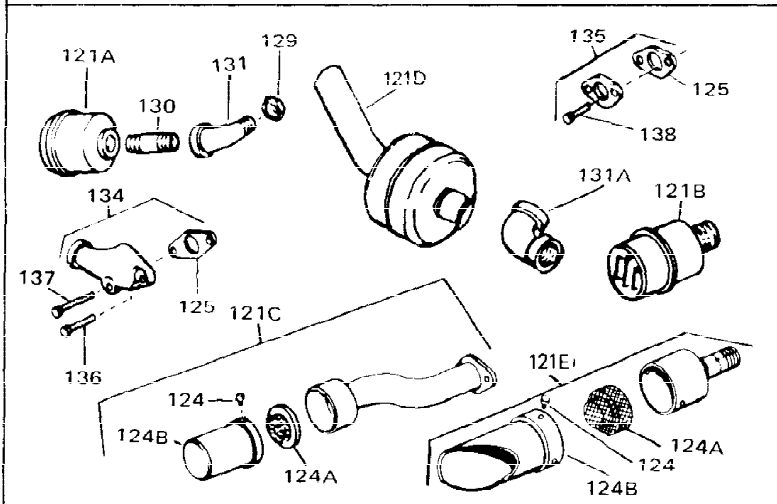

Ref #	Part Number	Qty	Description
35	26073	0	Washer, Connecting rod bolt
35	650570	0	Washer, Flat
35	650691	0	Washer, Flat
36	650694A	0	Screw, Hex flange hd., 5/16-18 x 2
36	650695A	0	Screw, Hex flange hd., 5/16-18 x 2-1/4
36	650697A	0	Screw, Hex flange hd., 5/16-18 x 2-1/2
38	27896	0	Gasket, Breather cover
43	27627	0	Tube, Breather
81	28820	0	Screw
81	30196	0	Screw
81	650521	0	Screw
82	27272	0	Gasket, Air cleaner
86A	34697	0	Elbow, Air cleaner
89A	730128	0	Cleaner Assy., Air
111A	33353	0	Bracket, Lower fuel tank
112A	33352A	0	Bracket, Upper fuel tank
113	650561	0	Screw
113A	650273	0	Screw
117A	33351	0	Valve, Fuel shut-off
117B	33053	0	Valve, Fuel strainer & shut-off
118	33679	0	Bushing, Fuel fitting
121A	29633	0	Muffler
121E	391026	0	Muffler
124A	33171	0	Screen, Muffler
124B	33185	0	Cover & Tube, Muffler
124	650578	0	Screw
125	27930	0	Gasket, Exhaust
129	32862	0	Nut, Conduit (1/4" thick)
130	30244	0	Nipple, Exhaust pipe (2-1/2")
131	30209	0	Elbow, Exhaust (45°)
134	31288	0	Muffler Adapter Kit
135	730130	0	Muffler Adapter Kit
136	6021A	0	Screw, Hex flange hd., 5/16-18 x 1-1/2
137	650697A	0	Screw, Hex flange hd., 5/16-18 x 2-1/2
138	30196	0	Screw
233	34819	0	Elbow Assy., Air cleaner
234	730561	0	Air Cleaner Kit, Dual Element upright,
273	650687	0	Screw, Pan hd. self-tap, 10-32 x 5/16
284A	32410	0	Knob, Speed control